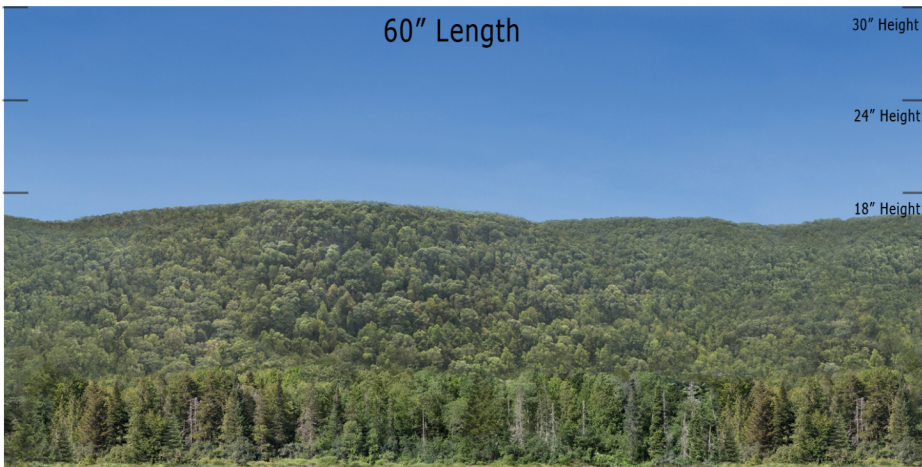

**BSM - 01C - Evergreen - Blue Sky Mountain Series Repeater**  
**O SCALE 1:48**

**Printable Sample Previews**  
**for 8.5" x 11 plain paper**

Printable samples for each style are created to cut out and give you the chance to model your backdrop before purchase. Mix and match with others in the same series, or use transition preview samples to move to another series or other available prints. All preview images on this page share the max standard 30" height. Cut your samples to desired heights if needed for visualization.

**BSM - 01C - Evergreen - Blue Sky Mountain Series Repeater**  
**HO SCALE 1:87**

**Printable Sample Previews**  
**for 8.5" x 11 plain paper**

Printable samples for each style are created to cut out and give you the chance to model your backdrop before purchase. Mix and match with others in the same series, or use transition preview samples to move to another series or other available prints. All preview images on this page share the max standard 30" height. Cut your samples to desired heights if needed for visualization.

**BSM - 01C - Evergreen - Blue Sky Mountain Series Repeater**  
**N SCALE 1:160**

**Printable Sample Previews**  
**for 8.5" x 11 plain paper**

Printable samples for each style are created to cut out and give you the chance to model your backdrop before purchase. Mix and match with others in the same series, or use transition preview samples to move to another series or other available prints. All preview images on this page share the max standard 30" height. Cut your samples to desired heights if needed for visualization.