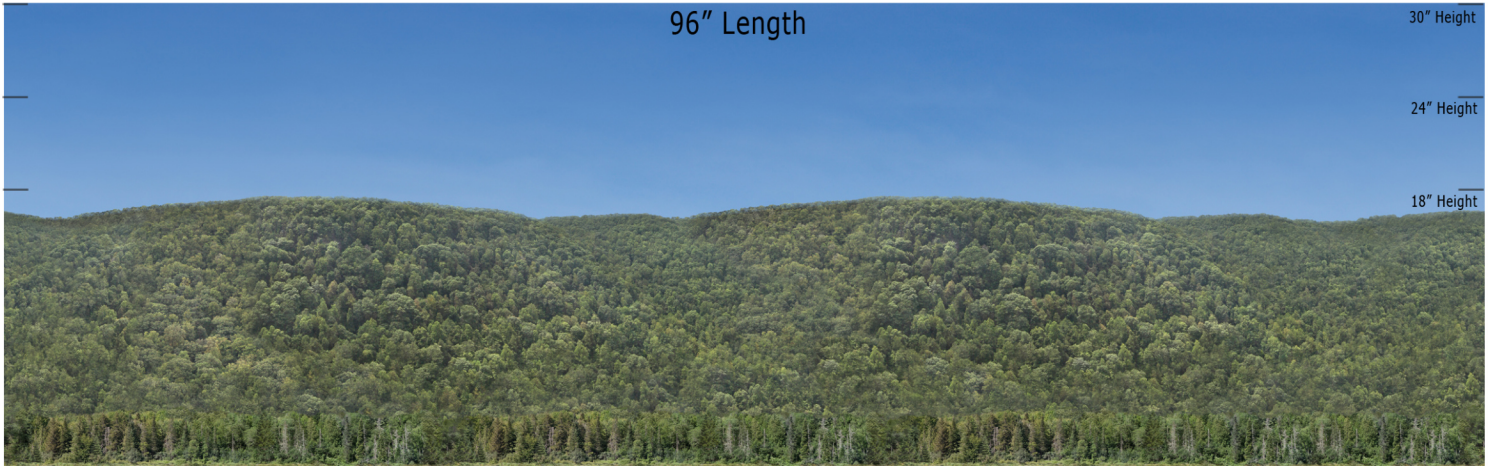

**BSM - 01C - Evergreen - Blue Sky Mountain Series Repeater**  
**O SCALE 1:48**

**Printable Sample Previews**  
**for 8.5" x 11 plain paper**

Printable samples for each style are created to cut out and give you the chance to model your backdrop before purchase. Mix and match with others in the same series, or use transition preview samples to move to another series or other available prints. All preview images on this page share the max standard 30" height. Cut your samples to desired heights if needed for visualization.

**BSM - 01C - Evergreen - Blue Sky Mountain Series Repeater**  
**HO SCALE 1:87**

**Printable Sample Previews**  
**for 8.5" x 11 plain paper**

Printable samples for each style are created to cut out and give you the chance to model your backdrop before purchase. Mix and match with others in the same series, or use transition preview samples to move to another series or other available prints. All preview images on this page share the max standard 30" height. Cut your samples to desired heights if needed for visualization.

**BSM - 01C - Evergreen - Blue Sky Mountain Series Repeater**  
**N SCALE 1:160**

**Printable Sample Previews**  
**for 8.5" x 11 plain paper**

Printable samples for each style are created to cut out and give you the chance to model your backdrop before purchase. Mix and match with others in the same series, or use transition preview samples to move to another series or other available prints. All preview images on this page share the max standard 30" height. Cut your samples to desired heights if needed for visualization.