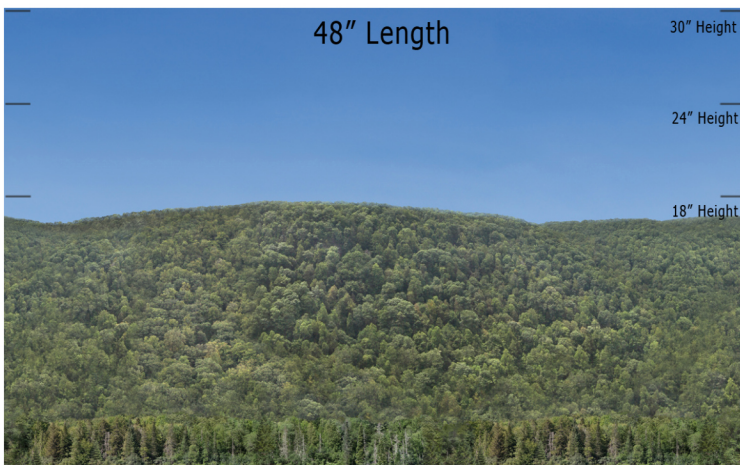

**BSM - 01C - Evergreen - Blue Sky Mountain Series Repeater**  
**O SCALE 1:48**

**Printable Sample Previews**  
**for 8.5" x 11 plain paper**

Printable samples for each style are created to cut out and give you the chance to model your backdrop before purchase. Mix and match with others in the same series, or use transition preview samples to move to another series or other available prints. All preview images on this page share the max standard 30" height. Cut your samples to desired heights if needed for visualization.

**BSM - 01C - Evergreen - Blue Sky Mountain Series Repeater**  
**HO SCALE 1:87**

**Printable Sample Previews**  
**for 8.5" x 11 plain paper**

Printable samples for each style are created to cut out and give you the chance to model your backdrop before purchase. Mix and match with others in the same series, or use transition preview samples to move to another series or other available prints. All preview images on this page share the max standard 30" height. Cut your samples to desired heights if needed for visualization.

**BSM - 01C - Evergreen - Blue Sky Mountain Series Repeater**  
**N SCALE 1:160**

**Printable Sample Previews**  
**for 8.5" x 11 plain paper**

Printable samples for each style are created to cut out and give you the chance to model your backdrop before purchase. Mix and match with others in the same series, or use transition preview samples to move to another series or other available prints. All preview images on this page share the max standard 30" height. Cut your samples to desired heights if needed for visualization.