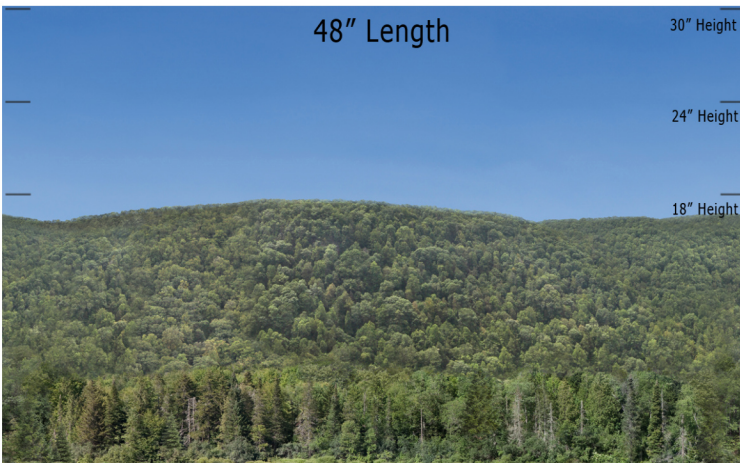

**BSM - 01C - Evergreen - Blue Sky Mountain Series Repeater**  
**O SCALE 1:48**

**Printable Sample Previews**  
**for 8.5" x 11 plain paper**

Printable samples for each style are created to cut out and give you the chance to model your backdrop before purchase. Mix and match with others in the same series, or use transition preview samples to move to another series or other available prints. All preview images on this page share the max standard 30" height. Cut your samples to desired heights if needed for visualization.

**BSM - 01C - Evergreen - Blue Sky Mountain Series Repeater**  
**HO SCALE 1:87**

**Printable Sample Previews**  
**for 8.5" x 11 plain paper**

Printable samples for each style are created to cut out and give you the chance to model your backdrop before purchase. Mix and match with others in the same series, or use transition preview samples to move to another series or other available prints. All preview images on this page share the max standard 30" height. Cut your samples to desired heights if needed for visualization.

**BSM - 01C - Evergreen - Blue Sky Mountain Series Repeater**  
**N SCALE 1:160**

**Printable Sample Previews**  
**for 8.5" x 11 plain paper**

Printable samples for each style are created to cut out and give you the chance to model your backdrop before purchase. Mix and match with others in the same series, or use transition preview samples to move to another series or other available prints. All preview images on this page share the max standard 30" height. Cut your samples to desired heights if needed for visualization.