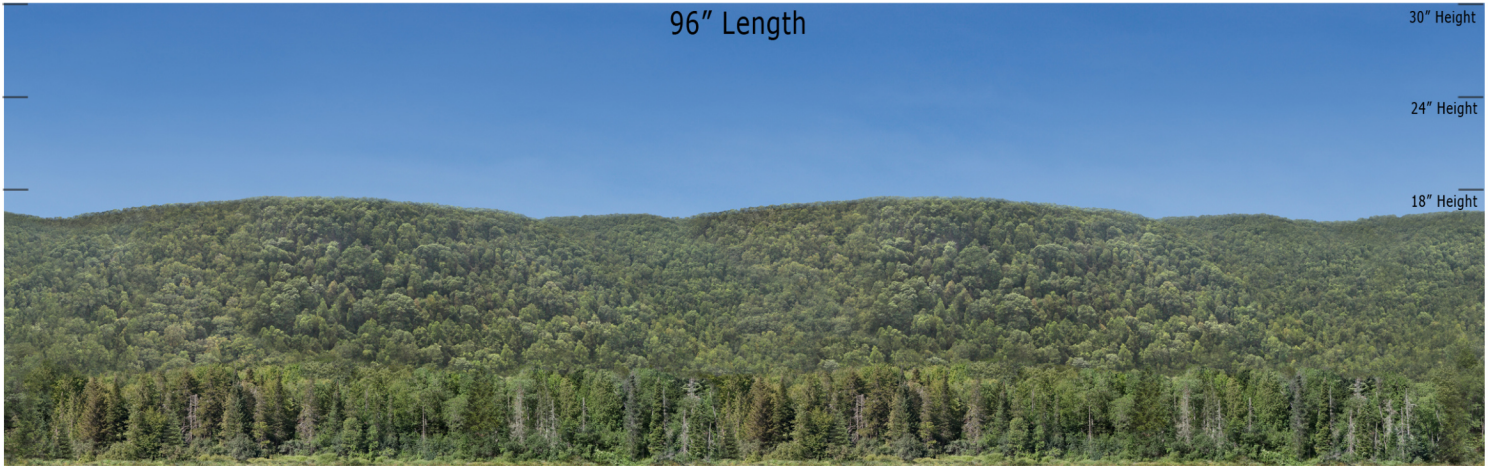

**BSM - 01C - Evergreen - Blue Sky Mountain Series Repeater**  
**O SCALE 1:48**

**Printable Sample Previews**  
**for 8.5" x 11 plain paper**

Printable samples for each style are created to cut out and give you the chance to model your backdrop before purchase. Mix and match with others in the same series, or use transition preview samples to move to another series or other available prints. All preview images on this page share the max standard 30" height. Cut your samples to desired heights if needed for visualization.

**BSM - 01C - Evergreen - Blue Sky Mountain Series Repeater**  
**HO SCALE 1:87**

**Printable Sample Previews**  
**for 8.5" x 11 plain paper**

Printable samples for each style are created to cut out and give you the chance to model your backdrop before purchase. Mix and match with others in the same series, or use transition preview samples to move to another series or other available prints. All preview images on this page share the max standard 30" height. Cut your samples to desired heights if needed for visualization.

**BSM - 01C - Evergreen - Blue Sky Mountain Series Repeater**  
**N SCALE 1:160**

**Printable Sample Previews**  
**for 8.5" x 11 plain paper**

Printable samples for each style are created to cut out and give you the chance to model your backdrop before purchase. Mix and match with others in the same series, or use transition preview samples to move to another series or other available prints. All preview images on this page share the max standard 30" height. Cut your samples to desired heights if needed for visualization.