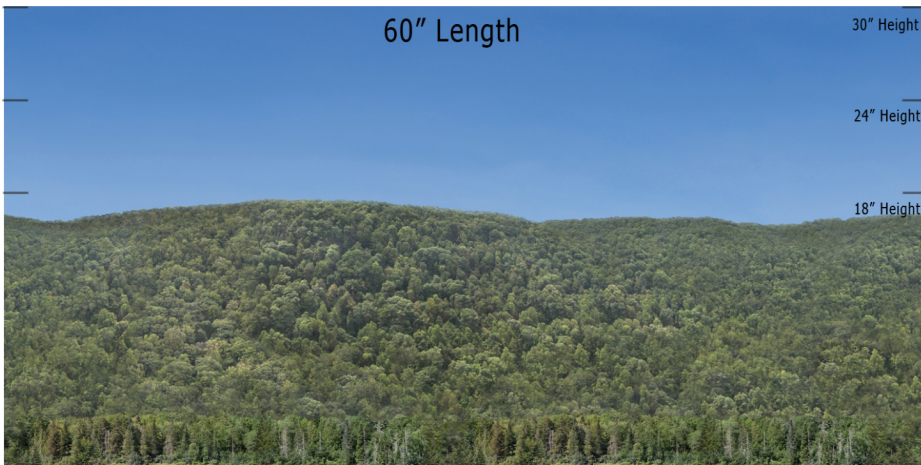

**BSM - 01C - Evergreen - Blue Sky Mountain Series Repeater**  
**O SCALE 1:48**

**Printable Sample Previews**  
**for 8.5" x 11 plain paper**

Printable samples for each style are created to cut out and give you the chance to model your backdrop before purchase. Mix and match with others in the same series, or use transition preview samples to move to another series or other available prints. All preview images on this page share the max standard 30" height. Cut your samples to desired heights if needed for visualization.

**BSM - 01C - Evergreen - Blue Sky Mountain Series Repeater**  
**HO SCALE 1:87**

**Printable Sample Previews**  
**for 8.5" x 11 plain paper**

Printable samples for each style are created to cut out and give you the chance to model your backdrop before purchase. Mix and match with others in the same series, or use transition preview samples to move to another series or other available prints. All preview images on this page share the max standard 30" height. Cut your samples to desired heights if needed for visualization.

**BSM - 01C - Evergreen - Blue Sky Mountain Series Repeater**  
**N SCALE 1:160**

**Printable Sample Previews**  
**for 8.5" x 11 plain paper**

Printable samples for each style are created to cut out and give you the chance to model your backdrop before purchase. Mix and match with others in the same series, or use transition preview samples to move to another series or other available prints. All preview images on this page share the max standard 30" height. Cut your samples to desired heights if needed for visualization.