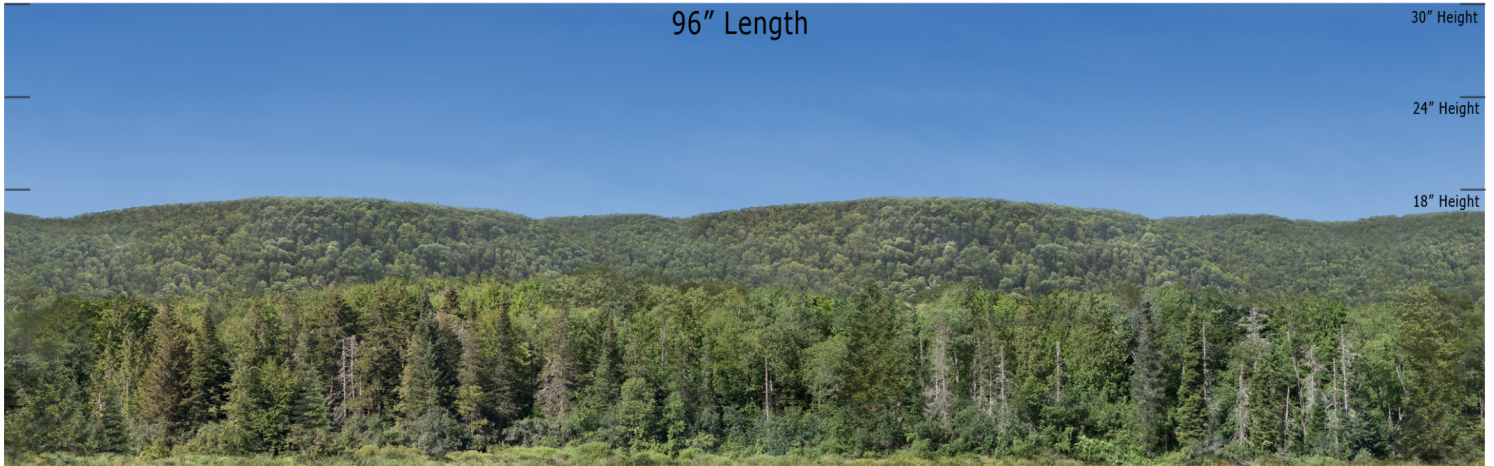

**BSM - 01C - Evergreen - Blue Sky Mountain Series Repeater**  
**O SCALE 1:48**

**Printable Sample Previews**  
**for 8.5" x 11 plain paper**

Printable samples for each style are created to cut out and give you the chance to model your backdrop before purchase. Mix and match with others in the same series, or use transition preview samples to move to another series or other available prints. All preview images on this page share the max standard 30" height. Cut your samples to desired heights if needed for visualization.

**BSM - 01C - Evergreen - Blue Sky Mountain Series Repeater**  
**HO SCALE 1:87**

**Printable Sample Previews**  
**for 8.5" x 11 plain paper**

Printable samples for each style are created to cut out and give you the chance to model your backdrop before purchase. Mix and match with others in the same series, or use transition preview samples to move to another series or other available prints. All preview images on this page share the max standard 30" height. Cut your samples to desired heights if needed for visualization.

**BSM - 01C - Evergreen - Blue Sky Mountain Series Repeater**  
**N SCALE 1:160**

**Printable Sample Previews**  
**for 8.5" x 11 plain paper**

Printable samples for each style are created to cut out and give you the chance to model your backdrop before purchase. Mix and match with others in the same series, or use transition preview samples to move to another series or other available prints. All preview images on this page share the max standard 30" height. Cut your samples to desired heights if needed for visualization.