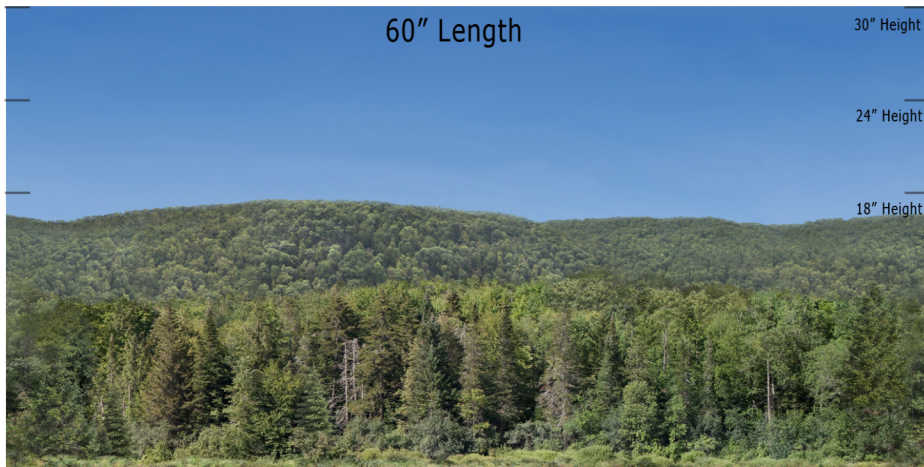

**BSM - 01C - Evergreen - Blue Sky Mountain Series Repeater**  
**O SCALE 1:48**

**Printable Sample Previews**  
**for 8.5" x 11 plain paper**

Printable samples for each style are created to cut out and give you the chance to model your backdrop before purchase. Mix and match with others in the same series, or use transition preview samples to move to another series or other available prints. All preview images on this page share the max standard 30" height. Cut your samples to desired heights if needed for visualization.

**BSM - 01C - Evergreen - Blue Sky Mountain Series Repeater**  
**HO SCALE 1:87**

**Printable Sample Previews**  
**for 8.5" x 11 plain paper**

Printable samples for each style are created to cut out and give you the chance to model your backdrop before purchase. Mix and match with others in the same series, or use transition preview samples to move to another series or other available prints. All preview images on this page share the max standard 30" height. Cut your samples to desired heights if needed for visualization.

**BSM - 01C - Evergreen - Blue Sky Mountain Series Repeater**  
**N SCALE 1:160**

**Printable Sample Previews**  
**for 8.5" x 11 plain paper**

Printable samples for each style are created to cut out and give you the chance to model your backdrop before purchase. Mix and match with others in the same series, or use transition preview samples to move to another series or other available prints. All preview images on this page share the max standard 30" height. Cut your samples to desired heights if needed for visualization.