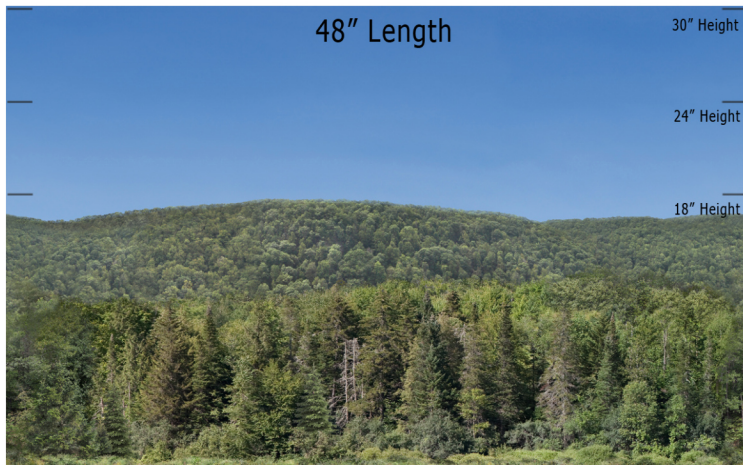

**BSM - 01C - Evergreen - Blue Sky Mountain Series Repeater**  
**O SCALE 1:48**

**Printable Sample Previews**  
**for 8.5" x 11 plain paper**

Printable samples for each style are created to cut out and give you the chance to model your backdrop before purchase. Mix and match with others in the same series, or use transition preview samples to move to another series or other available prints. All preview images on this page share the max standard 30" height. Cut your samples to desired heights if needed for visualization.

**BSM - 01C - Evergreen - Blue Sky Mountain Series Repeater**  
**HO SCALE 1:87**

**Printable Sample Previews**  
**for 8.5" x 11 plain paper**

Printable samples for each style are created to cut out and give you the chance to model your backdrop before purchase. Mix and match with others in the same series, or use transition preview samples to move to another series or other available prints. All preview images on this page share the max standard 30" height. Cut your samples to desired heights if needed for visualization.

**BSM - 01C - Evergreen - Blue Sky Mountain Series Repeater**  
**N SCALE 1:160**

**Printable Sample Previews**  
**for 8.5" x 11 plain paper**

Printable samples for each style are created to cut out and give you the chance to model your backdrop before purchase. Mix and match with others in the same series, or use transition preview samples to move to another series or other available prints. All preview images on this page share the max standard 30" height. Cut your samples to desired heights if needed for visualization.