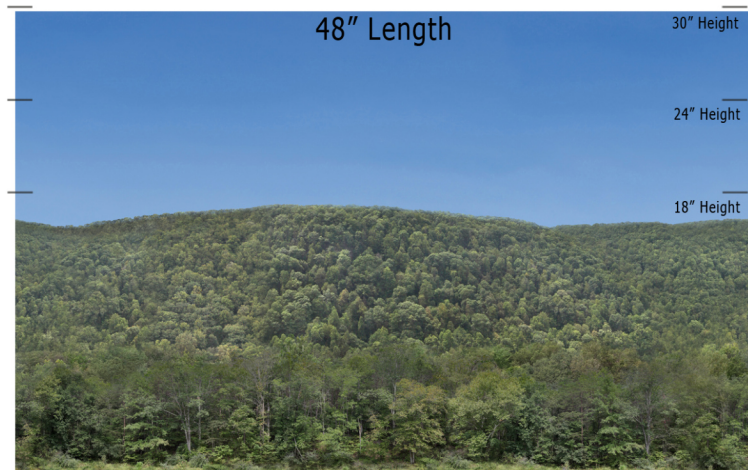

**BSM - 01 - Level Woodland - Blue Sky Mountain Series Repeater**  
**O SCALE 1:48**

**Printable Sample Previews**  
**for 8.5" x 11 plain paper**

Printable samples for each style are created to cut out and give you the chance to model your backdrop before purchase. Mix and match with others in the same series, or use transition preview samples to move to another series or other available prints. All preview images on this page share the max standard 30" height. Cut your samples to desired heights if needed for visualization.

**BSM - 01 - Level Woodland - Blue Sky Mountain Series Repeater**  
**HO SCALE 1:87**

**Printable Sample Previews**  
**for 8.5" x 11 plain paper**

Printable samples for each style are created to cut out and give you the chance to model your backdrop before purchase. Mix and match with others in the same series, or use transition preview samples to move to another series or other available prints. All preview images on this page share the max standard 30" height. Cut your samples to desired heights if needed for visualization.

**BSM - 01 - Level Woodland - Blue Sky Mountain Series Repeater**  
**N SCALE 1:160**

**Printable Sample Previews**  
**for 8.5" x 11 plain paper**

Printable samples for each style are created to cut out and give you the chance to model your backdrop before purchase. Mix and match with others in the same series, or use transition preview samples to move to another series or other available prints. All preview images on this page share the max standard 30" height. Cut your samples to desired heights if needed for visualization.