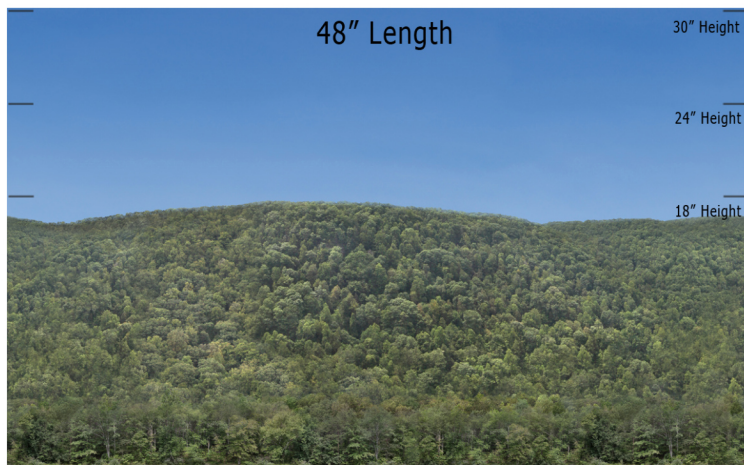

**BSM - 01 - Level Woodland - Blue Sky Mountain Series Repeater**  
**O SCALE 1:48**

**Printable Sample Previews**  
**for 8.5" x 11 plain paper**

Printable samples for each style are created to cut out and give you the chance to model your backdrop before purchase. Mix and match with others in the same series, or use transition preview samples to move to another series or other available prints. All preview images on this page share the max standard 30" height. Cut your samples to desired heights if needed for visualization.

**BSM - 01 - Level Woodland - Blue Sky Mountain Series Repeater**  
**HO SCALE 1:87**

**Printable Sample Previews**  
**for 8.5" x 11 plain paper**

Printable samples for each style are created to cut out and give you the chance to model your backdrop before purchase. Mix and match with others in the same series, or use transition preview samples to move to another series or other available prints. All preview images on this page share the max standard 30" height. Cut your samples to desired heights if needed for visualization.

**BSM - 01 - Level Woodland - Blue Sky Mountain Series Repeater**  
**N SCALE 1:160**

**Printable Sample Previews**  
**for 8.5" x 11 plain paper**

Printable samples for each style are created to cut out and give you the chance to model your backdrop before purchase. Mix and match with others in the same series, or use transition preview samples to move to another series or other available prints. All preview images on this page share the max standard 30" height. Cut your samples to desired heights if needed for visualization.