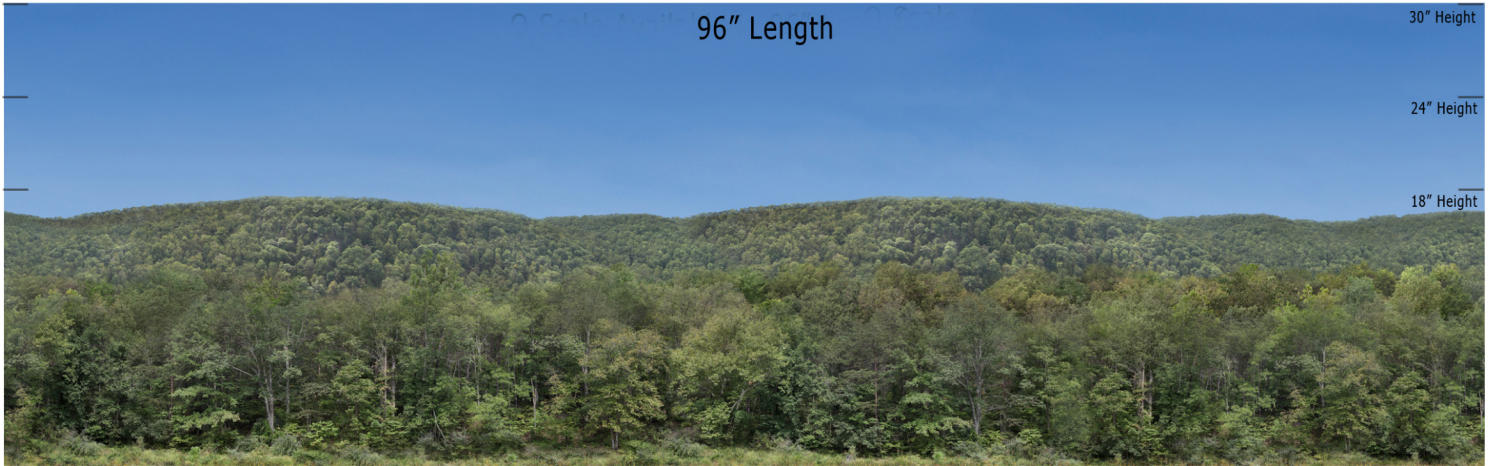

**BSM - 01 - Level Woodland - Blue Sky Mountain Series Repeater**  
**O SCALE 1:48**

**Printable Sample Previews**  
**for 8.5" x 11 plain paper**

Printable samples for each style are created to cut out and give you the chance to model your backdrop before purchase. Mix and match with others in the same series, or use transition preview samples to move to another series or other available prints. All preview images on this page share the max standard 30" height. Cut your samples to desired heights if needed for visualization.

**BSM - 01 - Level Woodland - Blue Sky Mountain Series Repeater**  
**HO SCALE 1:87**

**Printable Sample Previews**  
**for 8.5" x 11 plain paper**

Printable samples for each style are created to cut out and give you the chance to model your backdrop before purchase. Mix and match with others in the same series, or use transition preview samples to move to another series or other available prints. All preview images on this page share the max standard 30" height. Cut your samples to desired heights if needed for visualization.

**BSM - 01 - Level Woodland - Blue Sky Mountain Series Repeater**  
**N SCALE 1:160**

**Printable Sample Previews**  
**for 8.5" x 11 plain paper**

Printable samples for each style are created to cut out and give you the chance to model your backdrop before purchase. Mix and match with others in the same series, or use transition preview samples to move to another series or other available prints. All preview images on this page share the max standard 30" height. Cut your samples to desired heights if needed for visualization.