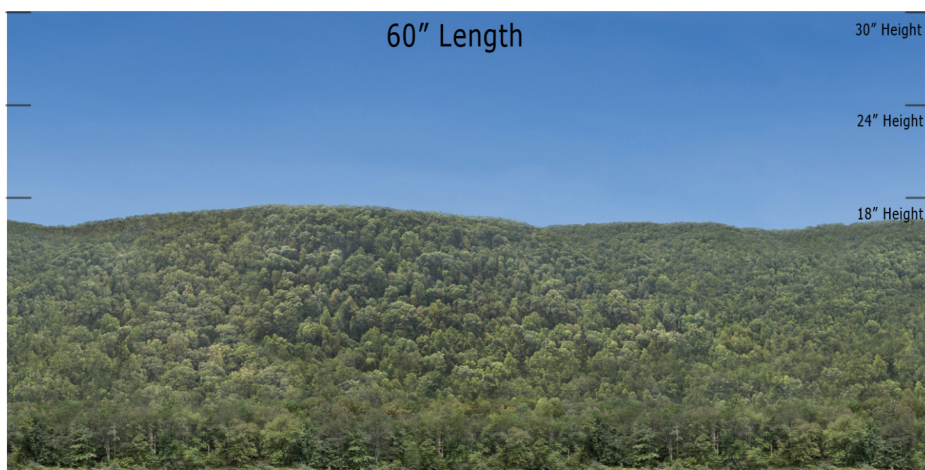

**BSM - 01 - Level Woodland - Blue Sky Mountain Series Repeater**  
**O SCALE 1:48**

**Printable Sample Previews**  
**for 8.5" x 11 plain paper**

Printable samples for each style are created to cut out and give you the chance to model your backdrop before purchase. Mix and match with others in the same series, or use transition preview samples to move to another series or other available prints. All preview images on this page share the max standard 30" height. Cut your samples to desired heights if needed for visualization.

**BSM - 01 - Level Woodland - Blue Sky Mountain Series Repeater**  
**HO SCALE 1:87**

**Printable Sample Previews**  
**for 8.5" x 11 plain paper**

Printable samples for each style are created to cut out and give you the chance to model your backdrop before purchase. Mix and match with others in the same series, or use transition preview samples to move to another series or other available prints. All preview images on this page share the max standard 30" height. Cut your samples to desired heights if needed for visualization.

**BSM - 01 - Level Woodland - Blue Sky Mountain Series Repeater**  
**N SCALE 1:160**

**Printable Sample Previews**  
**for 8.5" x 11 plain paper**

Printable samples for each style are created to cut out and give you the chance to model your backdrop before purchase. Mix and match with others in the same series, or use transition preview samples to move to another series or other available prints. All preview images on this page share the max standard 30" height. Cut your samples to desired heights if needed for visualization.