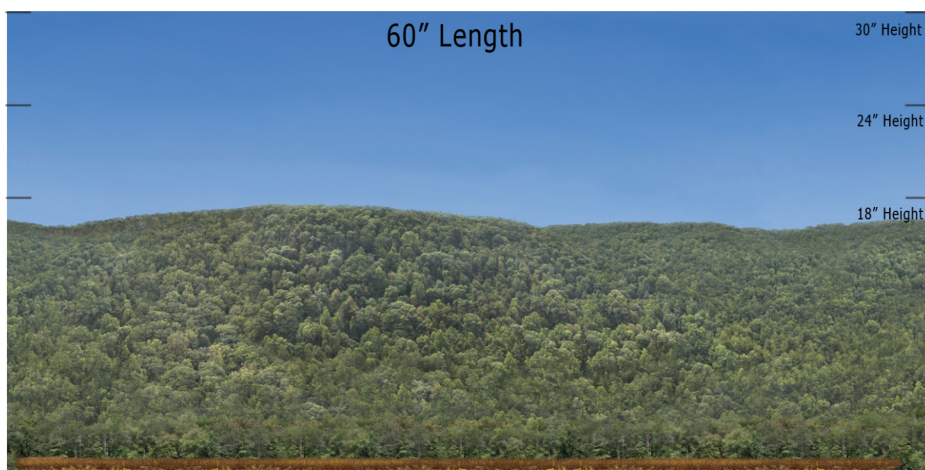

BSM - 02 - Cornfield - Blue Sky Mountain Series Repeater
O SCALE 1:48

**Printable Sample Previews
for 8.5" x 11 plain paper**

Printable samples for each style are created to cut out and give you the chance to model your backdrop before purchase. Mix and match with others in the same series, or use transition preview samples to move to another series or other available prints. All preview images on this page share the max standard 30" height. Cut your samples to desired heights if needed for visualization.

BSM - 02 - Cornfield - Blue Sky Mountain Series Repeater
HO SCALE 1:87

**Printable Sample Previews
for 8.5" x 11 plain paper**

Printable samples for each style are created to cut out and give you the chance to model your backdrop before purchase. Mix and match with others in the same series, or use transition preview samples to move to another series or other available prints. All preview images on this page share the max standard 30" height. Cut your samples to desired heights if needed for visualization.

BSM - 02 - Cornfield - Blue Sky Mountain Series Repeater
N SCALE 1:160

Printable Sample Previews
for 8.5" x 11 plain paper

Printable samples for each style are created to cut out and give you the chance to model your backdrop before purchase. Mix and match with others in the same series, or use transition preview samples to move to another series or other available prints. All preview images on this page share the max standard 30" height. Cut your samples to desired heights if needed for visualization.