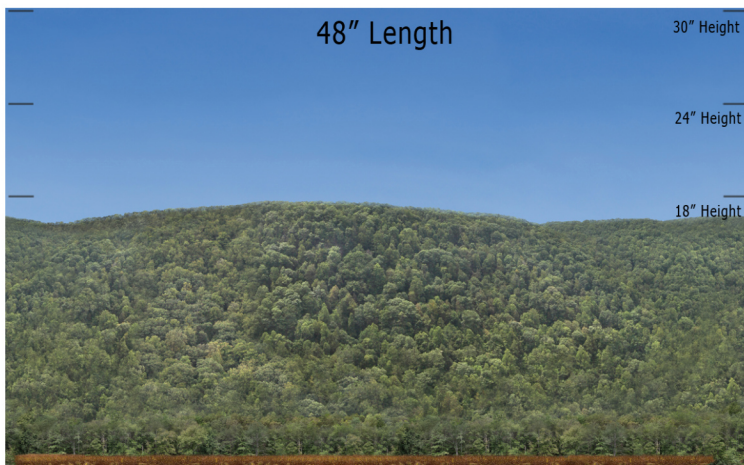

BSM - 02 - Cornfield - Blue Sky Mountain Series Repeater
O SCALE 1:48

**Printable Sample Previews
for 8.5" x 11 plain paper**

Printable samples for each style are created to cut out and give you the chance to model your backdrop before purchase. Mix and match with others in the same series, or use transition preview samples to move to another series or other available prints. All preview images on this page share the max standard 30" height. Cut your samples to desired heights if needed for visualization.

BSM - 02 - Cornfield - Blue Sky Mountain Series Repeater
HO SCALE 1:87

**Printable Sample Previews
for 8.5" x 11 plain paper**

Printable samples for each style are created to cut out and give you the chance to model your backdrop before purchase. Mix and match with others in the same series, or use transition preview samples to move to another series or other available prints. All preview images on this page share the max standard 30" height. Cut your samples to desired heights if needed for visualization.

BSM - 02 - Cornfield - Blue Sky Mountain Series Repeater
N SCALE 1:160

Printable Sample Previews
for 8.5" x 11 plain paper

Printable samples for each style are created to cut out and give you the chance to model your backdrop before purchase. Mix and match with others in the same series, or use transition preview samples to move to another series or other available prints. All preview images on this page share the max standard 30" height. Cut your samples to desired heights if needed for visualization.