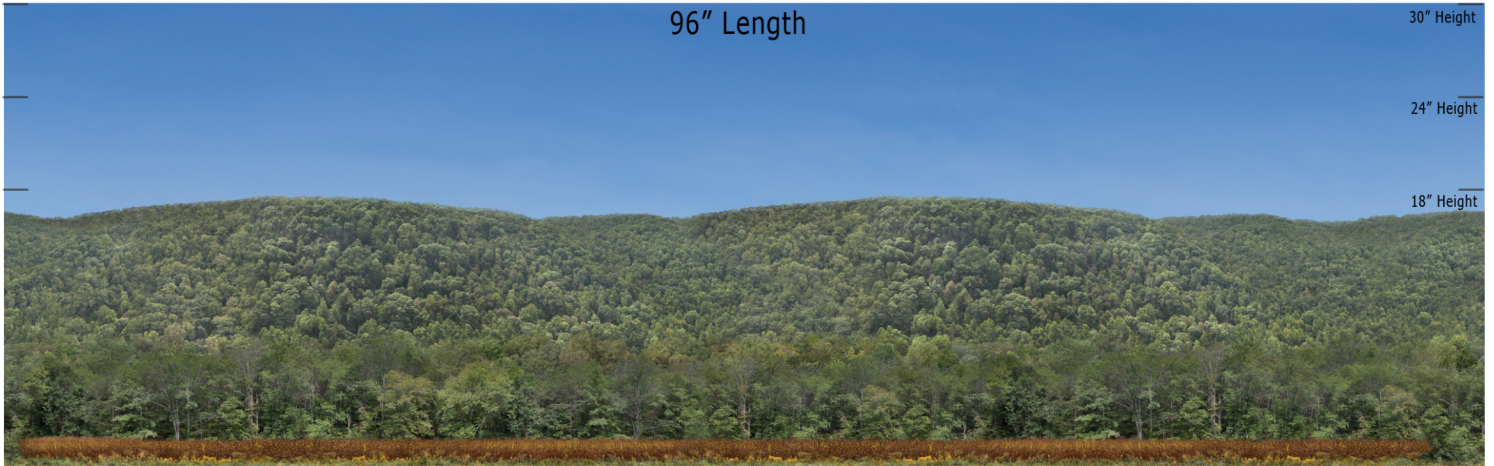

BSM - 02 - Cornfield - Blue Sky Mountain Series Repeater
O SCALE 1:48

**Printable Sample Previews
for 8.5" x 11 plain paper**

Printable samples for each style are created to cut out and give you the chance to model your backdrop before purchase. Mix and match with others in the same series, or use transition preview samples to move to another series or other available prints. All preview images on this page share the max standard 30" height. Cut your samples to desired heights if needed for visualization.

BSM - 02 - Cornfield - Blue Sky Mountain Series Repeater
HO SCALE 1:87

**Printable Sample Previews
for 8.5" x 11 plain paper**

Printable samples for each style are created to cut out and give you the chance to model your backdrop before purchase. Mix and match with others in the same series, or use transition preview samples to move to another series or other available prints. All preview images on this page share the max standard 30" height. Cut your samples to desired heights if needed for visualization.

BSM - 02 - Cornfield - Blue Sky Mountain Series Repeater
N SCALE 1:160

Printable Sample Previews
for 8.5" x 11 plain paper

Printable samples for each style are created to cut out and give you the chance to model your backdrop before purchase. Mix and match with others in the same series, or use transition preview samples to move to another series or other available prints. All preview images on this page share the max standard 30" height. Cut your samples to desired heights if needed for visualization.