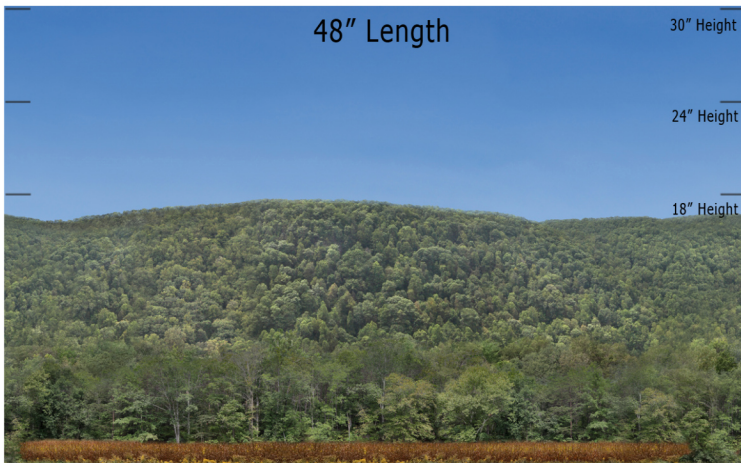

BSM - 02 - Cornfield - Blue Sky Mountain Series Repeater
O SCALE 1:48

**Printable Sample Previews
for 8.5" x 11 plain paper**

Printable samples for each style are created to cut out and give you the chance to model your backdrop before purchase. Mix and match with others in the same series, or use transition preview samples to move to another series or other available prints. All preview images on this page share the max standard 30" height. Cut your samples to desired heights if needed for visualization.

BSM - 02 - Cornfield - Blue Sky Mountain Series Repeater
HO SCALE 1:87

**Printable Sample Previews
for 8.5" x 11 plain paper**

Printable samples for each style are created to cut out and give you the chance to model your backdrop before purchase. Mix and match with others in the same series, or use transition preview samples to move to another series or other available prints. All preview images on this page share the max standard 30" height. Cut your samples to desired heights if needed for visualization.

BSM - 02 - Cornfield - Blue Sky Mountain Series Repeater
N SCALE 1:160

Printable Sample Previews
for 8.5" x 11 plain paper

Printable samples for each style are created to cut out and give you the chance to model your backdrop before purchase. Mix and match with others in the same series, or use transition preview samples to move to another series or other available prints. All preview images on this page share the max standard 30" height. Cut your samples to desired heights if needed for visualization.