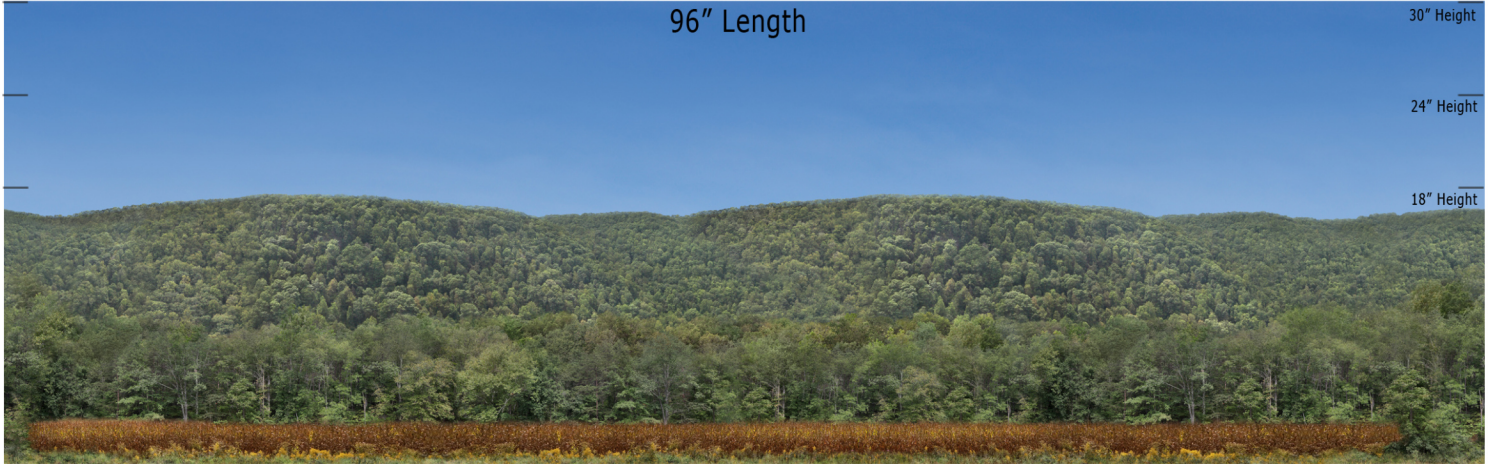

BSM - 02 - Cornfield - Blue Sky Mountain Series Repeater
O SCALE 1:48

**Printable Sample Previews
for 8.5" x 11 plain paper**

Printable samples for each style are created to cut out and give you the chance to model your backdrop before purchase. Mix and match with others in the same series, or use transition preview samples to move to another series or other available prints. All preview images on this page share the max standard 30" height. Cut your samples to desired heights if needed for visualization.

BSM - 02 - Cornfield - Blue Sky Mountain Series Repeater
HO SCALE 1:87

**Printable Sample Previews
for 8.5" x 11 plain paper**

Printable samples for each style are created to cut out and give you the chance to model your backdrop before purchase. Mix and match with others in the same series, or use transition preview samples to move to another series or other available prints. All preview images on this page share the max standard 30" height. Cut your samples to desired heights if needed for visualization.

BSM - 02 - Cornfield - Blue Sky Mountain Series Repeater
N SCALE 1:160

Printable Sample Previews
for 8.5" x 11 plain paper

Printable samples for each style are created to cut out and give you the chance to model your backdrop before purchase. Mix and match with others in the same series, or use transition preview samples to move to another series or other available prints. All preview images on this page share the max standard 30" height. Cut your samples to desired heights if needed for visualization.