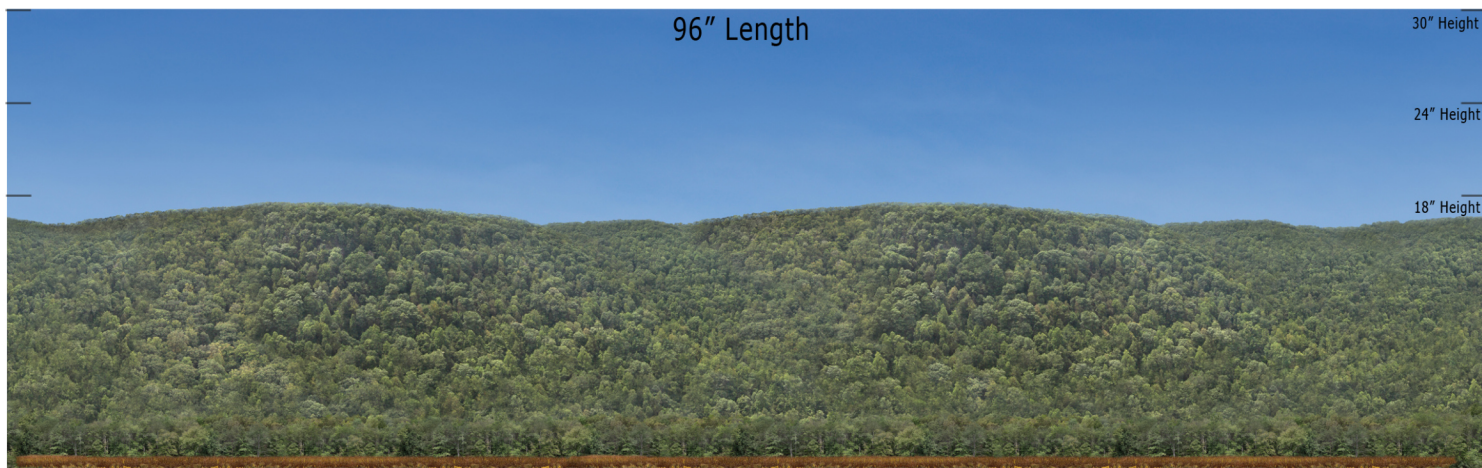

BSM - 02 - Cornfield - Blue Sky Mountain Series Repeater
O SCALE 1:48

**Printable Sample Previews
for 8.5" x 11 plain paper**

Printable samples for each style are created to cut out and give you the chance to model your backdrop before purchase. Mix and match with others in the same series, or use transition preview samples to move to another series or other available prints. All preview images on this page share the max standard 30" height. Cut your samples to desired heights if needed for visualization.

BSM - 02 - Cornfield - Blue Sky Mountain Series Repeater
HO SCALE 1:87

**Printable Sample Previews
for 8.5" x 11 plain paper**

Printable samples for each style are created to cut out and give you the chance to model your backdrop before purchase. Mix and match with others in the same series, or use transition preview samples to move to another series or other available prints. All preview images on this page share the max standard 30" height. Cut your samples to desired heights if needed for visualization.

BSM - 02 - Cornfield - Blue Sky Mountain Series Repeater
N SCALE 1:160

Printable Sample Previews
for 8.5" x 11 plain paper

Printable samples for each style are created to cut out and give you the chance to model your backdrop before purchase. Mix and match with others in the same series, or use transition preview samples to move to another series or other available prints. All preview images on this page share the max standard 30" height. Cut your samples to desired heights if needed for visualization.