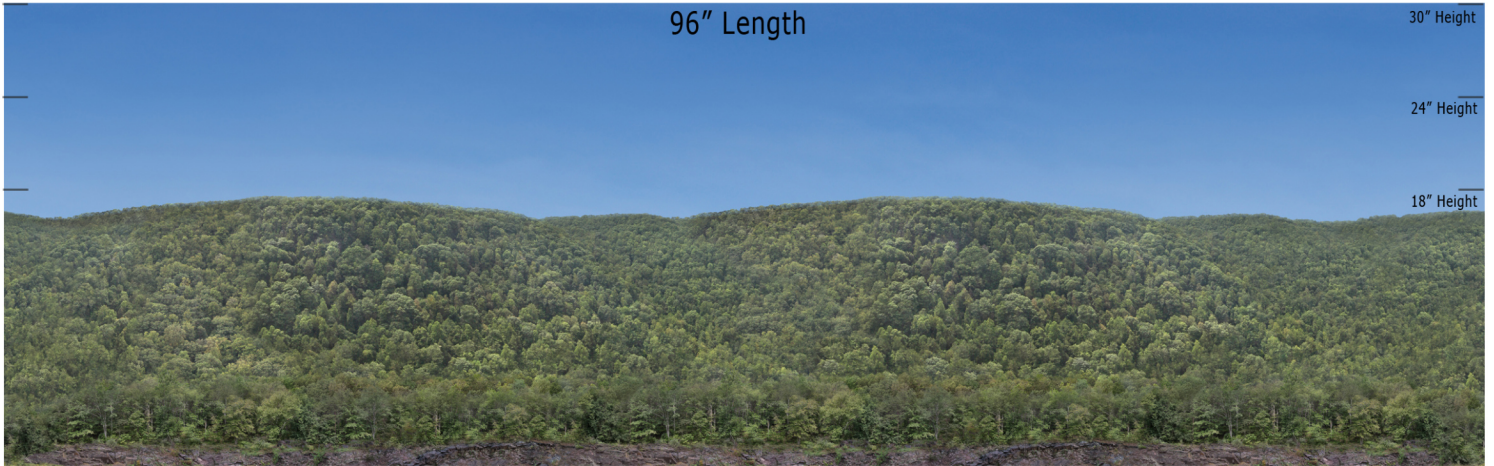

BSM 06 - Doe Gully - Blue Sky Mountain Series Repeater
O Scale 1:48

Printable Sample Previews
for 8.5" x 11 plain paper

Printable samples for each style are created to cut out and give you the chance to model your backdrop before purchase. Mix and match with others in the same series, or use transition preview samples to move to another series or other available prints. All preview images on this page share the max standard 30" height. Cut your samples to desired heights if needed for visualization.

BSM 06 - Doe Gully - Blue Sky Mountain Series Repeater
HO Scale 1:87

Printable Sample Previews
for 8.5" x 11 plain paper

Printable samples for each style are created to cut out and give you the chance to model your backdrop before purchase. Mix and match with others in the same series, or use transition preview samples to move to another series or other available prints. All preview images on this page share the max standard 30" height. Cut your samples to desired heights if needed for visualization.

BSM 06 - Doe Gully - Blue Sky Mountain Series Repeater
N SCALE 1:160

Printable Sample Previews
for 8.5" x 11 plain paper

Printable samples for each style are created to cut out and give you the chance to model your backdrop before purchase. Mix and match with others in the same series, or use transition preview samples to move to another series or other available prints. All preview images on this page share the max standard 30" height. Cut your samples to desired heights if needed for visualization.