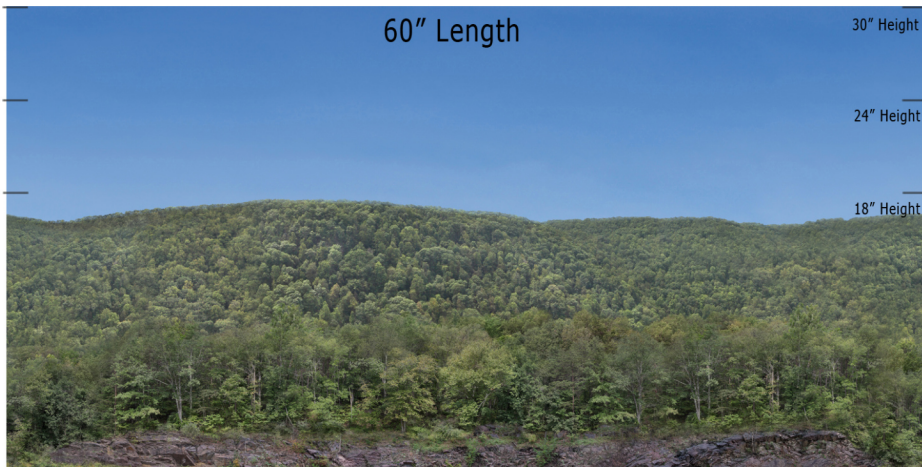

BSM 06 - Doe Gully - Blue Sky Mountain Series Repeater
O Scale 1:48

Printable Sample Previews
for 8.5" x 11 plain paper

Printable samples for each style are created to cut out and give you the chance to model your backdrop before purchase. Mix and match with others in the same series, or use transition preview samples to move to another series or other available prints. All preview images on this page share the max standard 30" height. Cut your samples to desired heights if needed for visualization.

BSM 06 - Doe Gully - Blue Sky Mountain Series Repeater
HO Scale 1:87

Printable Sample Previews
for 8.5" x 11 plain paper

Printable samples for each style are created to cut out and give you the chance to model your backdrop before purchase. Mix and match with others in the same series, or use transition preview samples to move to another series or other available prints. All preview images on this page share the max standard 30" height. Cut your samples to desired heights if needed for visualization.

BSM 06 - Doe Gully - Blue Sky Mountain Series Repeater
N SCALE 1:160

Printable Sample Previews
for 8.5" x 11 plain paper

Printable samples for each style are created to cut out and give you the chance to model your backdrop before purchase. Mix and match with others in the same series, or use transition preview samples to move to another series or other available prints. All preview images on this page share the max standard 30" height. Cut your samples to desired heights if needed for visualization.