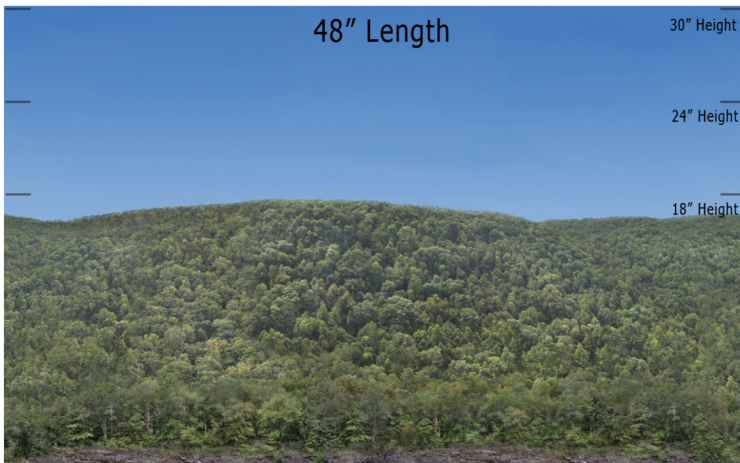

BSM 06 - Doe Gully - Blue Sky Mountain Series Repeater
O Scale 1:48

Printable Sample Previews
for 8.5" x 11 plain paper

Printable samples for each style are created to cut out and give you the chance to model your backdrop before purchase. Mix and match with others in the same series, or use transition preview samples to move to another series or other available prints. All preview images on this page share the max standard 30" height. Cut your samples to desired heights if needed for visualization.

BSM 06 - Doe Gully - Blue Sky Mountain Series Repeater
HO Scale 1:87

Printable Sample Previews
for 8.5" x 11 plain paper

Printable samples for each style are created to cut out and give you the chance to model your backdrop before purchase. Mix and match with others in the same series, or use transition preview samples to move to another series or other available prints. All preview images on this page share the max standard 30" height. Cut your samples to desired heights if needed for visualization.

BSM 06 - Doe Gully - Blue Sky Mountain Series Repeater
N SCALE 1:160

Printable Sample Previews
for 8.5" x 11 plain paper

Printable samples for each style are created to cut out and give you the chance to model your backdrop before purchase. Mix and match with others in the same series, or use transition preview samples to move to another series or other available prints. All preview images on this page share the max standard 30" height. Cut your samples to desired heights if needed for visualization.