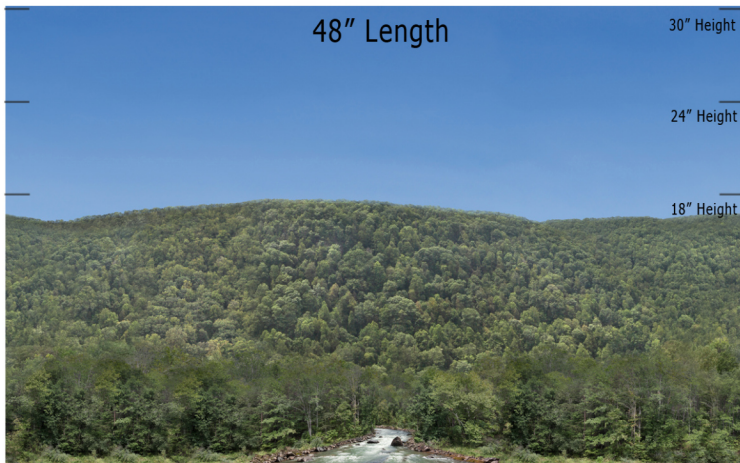

BSM 08C - Rushing Stream - Blue Sky Mountain Series Repeater
O Scale 1:48

Printable Sample Previews
for 8.5" x 11 plain paper

Printable samples for each style are created to cut out and give you the chance to model your backdrop before purchase. Mix and match with others in the same series, or use transition preview samples to move to another series or other available prints. All preview images on this page share the max standard 30" height. Cut your samples to desired heights if needed for visualization.

BSM 08C - Rushing Stream - Blue Sky Mountain Series Repeater
HO Scale 1:87

Printable Sample Previews
for 8.5" x 11 plain paper

Printable samples for each style are created to cut out and give you the chance to model your backdrop before purchase. Mix and match with others in the same series, or use transition preview samples to move to another series or other available prints. All preview images on this page share the max standard 30" height. Cut your samples to desired heights if needed for visualization.

BSM 08C - Rushing Stream - Blue Sky Mountain Series Repeater
N Scale 1:160

Printable Sample Previews
for 8.5" x 11 plain paper

Printable samples for each style are created to cut out and give you the chance to model your backdrop before purchase. Mix and match with others in the same series, or use transition preview samples to move to another series or other available prints. All preview images on this page share the max standard 30" height. Cut your samples to desired heights if needed for visualization.