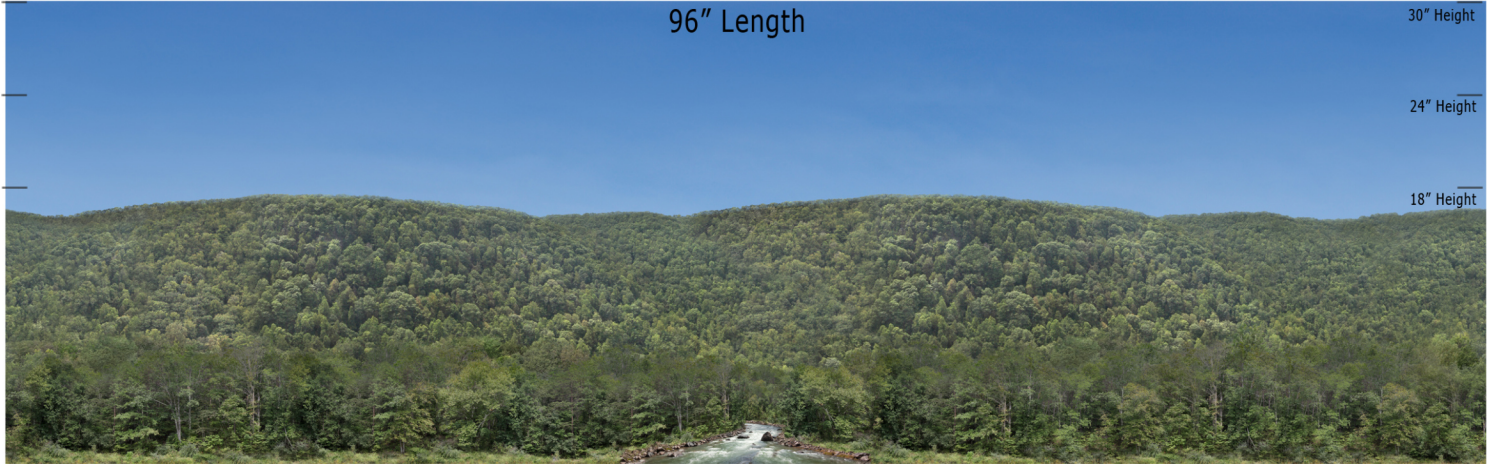

BSM 08C - Rushing Stream - Blue Sky Mountain Series Repeater
O Scale 1:48

Printable Sample Previews
for 8.5" x 11 plain paper

Printable samples for each style are created to cut out and give you the chance to model your backdrop before purchase. Mix and match with others in the same series, or use transition preview samples to move to another series or other available prints. All preview images on this page share the max standard 30" height. Cut your samples to desired heights if needed for visualization.

BSM 08C - Rushing Stream - Blue Sky Mountain Series Repeater
HO Scale 1:87

Printable Sample Previews
for 8.5" x 11 plain paper

Printable samples for each style are created to cut out and give you the chance to model your backdrop before purchase. Mix and match with others in the same series, or use transition preview samples to move to another series or other available prints. All preview images on this page share the max standard 30" height. Cut your samples to desired heights if needed for visualization.

BSM 08C - Rushing Stream - Blue Sky Mountain Series Repeater
N Scale 1:160

Printable Sample Previews
for 8.5" x 11 plain paper

Printable samples for each style are created to cut out and give you the chance to model your backdrop before purchase. Mix and match with others in the same series, or use transition preview samples to move to another series or other available prints. All preview images on this page share the max standard 30" height. Cut your samples to desired heights if needed for visualization.