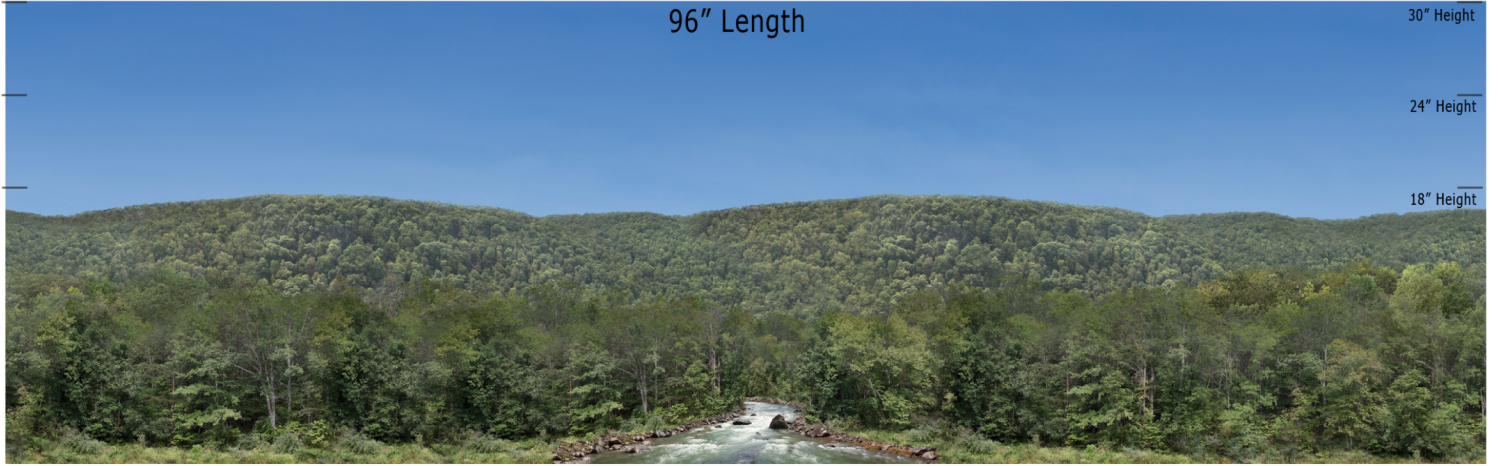

BSM 08C - Rushing Stream - Blue Sky Mountain Series Repeater
O Scale 1:48

Printable Sample Previews
for 8.5" x 11 plain paper

Printable samples for each style are created to cut out and give you the chance to model your backdrop before purchase. Mix and match with others in the same series, or use transition preview samples to move to another series or other available prints. All preview images on this page share the max standard 30" height. Cut your samples to desired heights if needed for visualization.

BSM 08C - Rushing Stream - Blue Sky Mountain Series Repeater
HO Scale 1:87

Printable Sample Previews
for 8.5" x 11 plain paper

Printable samples for each style are created to cut out and give you the chance to model your backdrop before purchase. Mix and match with others in the same series, or use transition preview samples to move to another series or other available prints. All preview images on this page share the max standard 30" height. Cut your samples to desired heights if needed for visualization.

BSM 08C - Rushing Stream - Blue Sky Mountain Series Repeater
N Scale 1:160

Printable Sample Previews
for 8.5" x 11 plain paper

Printable samples for each style are created to cut out and give you the chance to model your backdrop before purchase. Mix and match with others in the same series, or use transition preview samples to move to another series or other available prints. All preview images on this page share the max standard 30" height. Cut your samples to desired heights if needed for visualization.