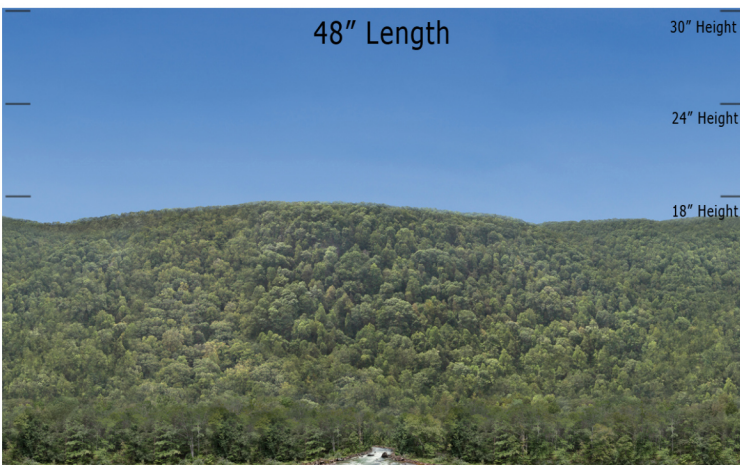

BSM 08C - Rushing Stream - Blue Sky Mountain Series Repeater
O Scale 1:48

Printable Sample Previews
for 8.5" x 11 plain paper

Printable samples for each style are created to cut out and give you the chance to model your backdrop before purchase. Mix and match with others in the same series, or use transition preview samples to move to another series or other available prints. All preview images on this page share the max standard 30" height. Cut your samples to desired heights if needed for visualization.

BSM 08C - Rushing Stream - Blue Sky Mountain Series Repeater
HO Scale 1:87

Printable Sample Previews
for 8.5" x 11 plain paper

Printable samples for each style are created to cut out and give you the chance to model your backdrop before purchase. Mix and match with others in the same series, or use transition preview samples to move to another series or other available prints. All preview images on this page share the max standard 30" height. Cut your samples to desired heights if needed for visualization.

BSM 08C - Rushing Stream - Blue Sky Mountain Series Repeater
N Scale 1:160

Printable Sample Previews
for 8.5" x 11 plain paper

Printable samples for each style are created to cut out and give you the chance to model your backdrop before purchase. Mix and match with others in the same series, or use transition preview samples to move to another series or other available prints. All preview images on this page share the max standard 30" height. Cut your samples to desired heights if needed for visualization.