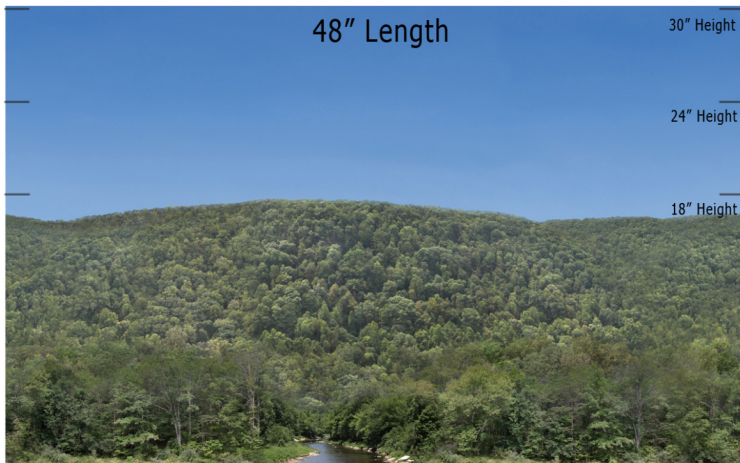

BSM 08 - Level Stream - Blue Sky Mountain Series Repeater
O Scale 1:48

Printable Sample Previews
for 8.5" x 11 plain paper

Printable samples for each style are created to cut out and give you the chance to model your backdrop before purchase. Mix and match with others in the same series, or use transition preview samples to move to another series or other available prints. All preview images on this page share the max standard 30" height. Cut your samples to desired heights if needed for visualization.

BSM 08 - Level Stream - Blue Sky Mountain Series Repeater
HO Scale 1:87

Printable Sample Previews
for 8.5" x 11 plain paper

Printable samples for each style are created to cut out and give you the chance to model your backdrop before purchase. Mix and match with others in the same series, or use transition preview samples to move to another series or other available prints. All preview images on this page share the max standard 30" height. Cut your samples to desired heights if needed for visualization.

BSM 08 - Level Stream - Blue Sky Mountain Series Repeater
N Scale 1:160

Printable Sample Previews
for 8.5" x 11 plain paper

Printable samples for each style are created to cut out and give you the chance to model your backdrop before purchase. Mix and match with others in the same series, or use transition preview samples to move to another series or other available prints. All preview images on this page share the max standard 30" height. Cut your samples to desired heights if needed for visualization.