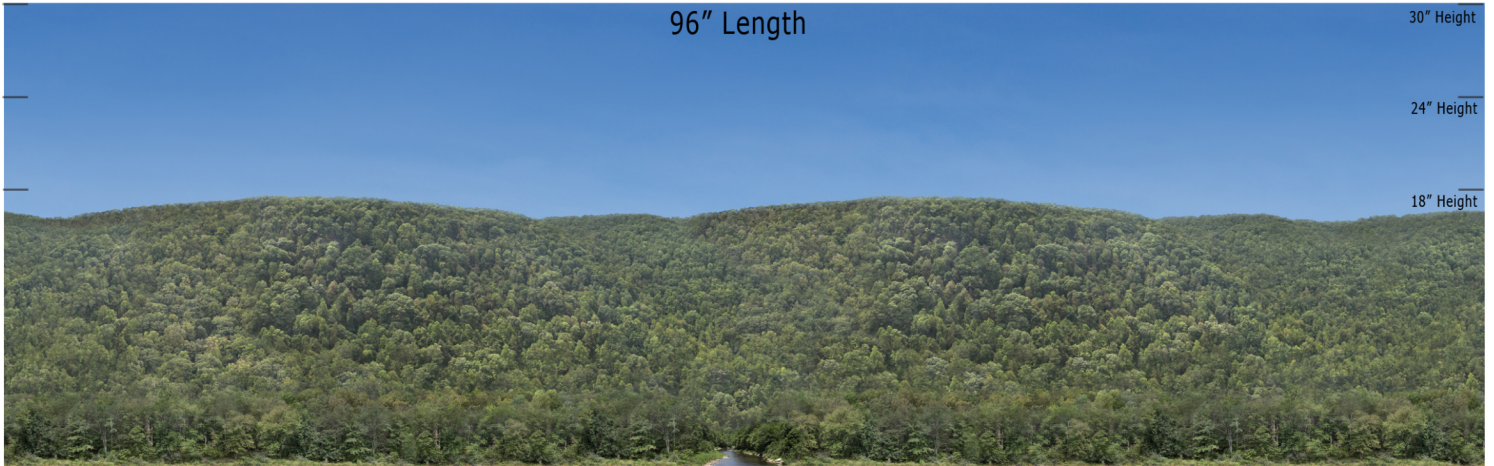

BSM 08 - Level Stream - Blue Sky Mountain Series Repeater
O Scale 1:48

Printable Sample Previews
for 8.5" x 11 plain paper

Printable samples for each style are created to cut out and give you the chance to model your backdrop before purchase. Mix and match with others in the same series, or use transition preview samples to move to another series or other available prints. All preview images on this page share the max standard 30" height. Cut your samples to desired heights if needed for visualization.

BSM 08 - Level Stream - Blue Sky Mountain Series Repeater
HO Scale 1:87

Printable Sample Previews
for 8.5" x 11 plain paper

Printable samples for each style are created to cut out and give you the chance to model your backdrop before purchase. Mix and match with others in the same series, or use transition preview samples to move to another series or other available prints. All preview images on this page share the max standard 30" height. Cut your samples to desired heights if needed for visualization.

BSM 08 - Level Stream - Blue Sky Mountain Series Repeater
N Scale 1:160

Printable Sample Previews
for 8.5" x 11 plain paper

Printable samples for each style are created to cut out and give you the chance to model your backdrop before purchase. Mix and match with others in the same series, or use transition preview samples to move to another series or other available prints. All preview images on this page share the max standard 30" height. Cut your samples to desired heights if needed for visualization.