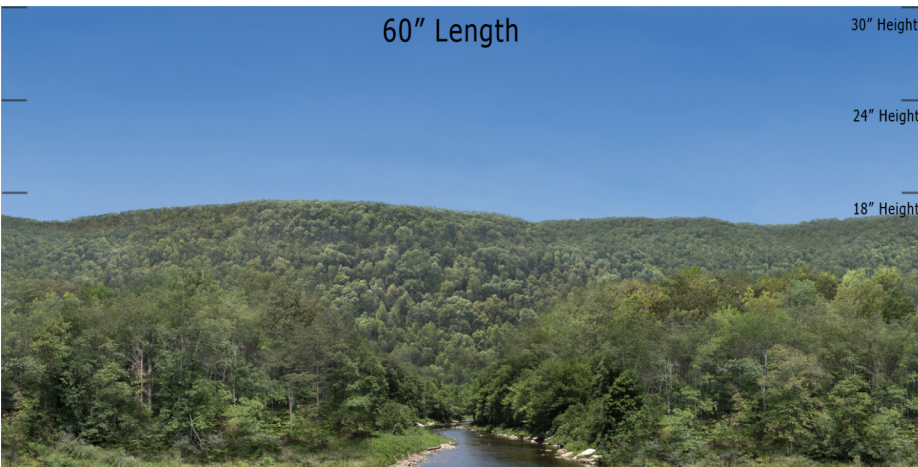

BSM 08 - Level Stream - Blue Sky Mountain Series Repeater
O Scale 1:48

Printable Sample Previews
for 8.5" x 11 plain paper

Printable samples for each style are created to cut out and give you the chance to model your backdrop before purchase. Mix and match with others in the same series, or use transition preview samples to move to another series or other available prints. All preview images on this page share the max standard 30" height. Cut your samples to desired heights if needed for visualization.

BSM 08 - Level Stream - Blue Sky Mountain Series Repeater
HO Scale 1:87

Printable Sample Previews
for 8.5" x 11 plain paper

Printable samples for each style are created to cut out and give you the chance to model your backdrop before purchase. Mix and match with others in the same series, or use transition preview samples to move to another series or other available prints. All preview images on this page share the max standard 30" height. Cut your samples to desired heights if needed for visualization.

BSM 08 - Level Stream - Blue Sky Mountain Series Repeater
N Scale 1:160

Printable Sample Previews
for 8.5" x 11 plain paper

Printable samples for each style are created to cut out and give you the chance to model your backdrop before purchase. Mix and match with others in the same series, or use transition preview samples to move to another series or other available prints. All preview images on this page share the max standard 30" height. Cut your samples to desired heights if needed for visualization.