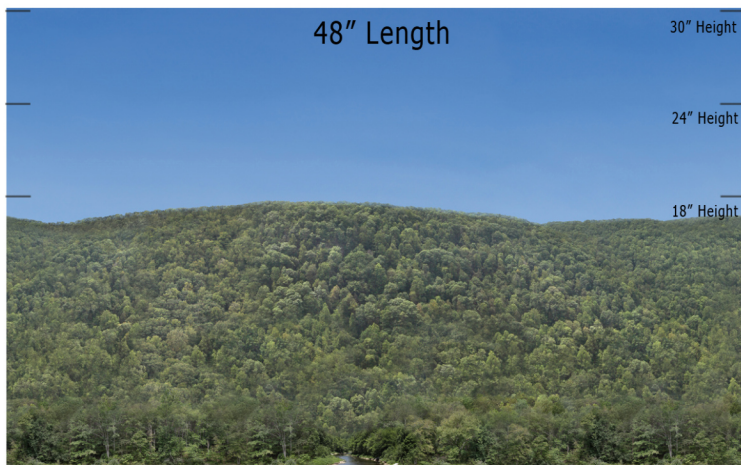

BSM 08 - Level Stream - Blue Sky Mountain Series Repeater
O Scale 1:48

Printable Sample Previews
for 8.5" x 11 plain paper

Printable samples for each style are created to cut out and give you the chance to model your backdrop before purchase. Mix and match with others in the same series, or use transition preview samples to move to another series or other available prints. All preview images on this page share the max standard 30" height. Cut your samples to desired heights if needed for visualization.

BSM 08 - Level Stream - Blue Sky Mountain Series Repeater
HO Scale 1:87

Printable Sample Previews
for 8.5" x 11 plain paper

Printable samples for each style are created to cut out and give you the chance to model your backdrop before purchase. Mix and match with others in the same series, or use transition preview samples to move to another series or other available prints. All preview images on this page share the max standard 30" height. Cut your samples to desired heights if needed for visualization.

BSM 08 - Level Stream - Blue Sky Mountain Series Repeater
N Scale 1:160

Printable Sample Previews
for 8.5" x 11 plain paper

Printable samples for each style are created to cut out and give you the chance to model your backdrop before purchase. Mix and match with others in the same series, or use transition preview samples to move to another series or other available prints. All preview images on this page share the max standard 30" height. Cut your samples to desired heights if needed for visualization.