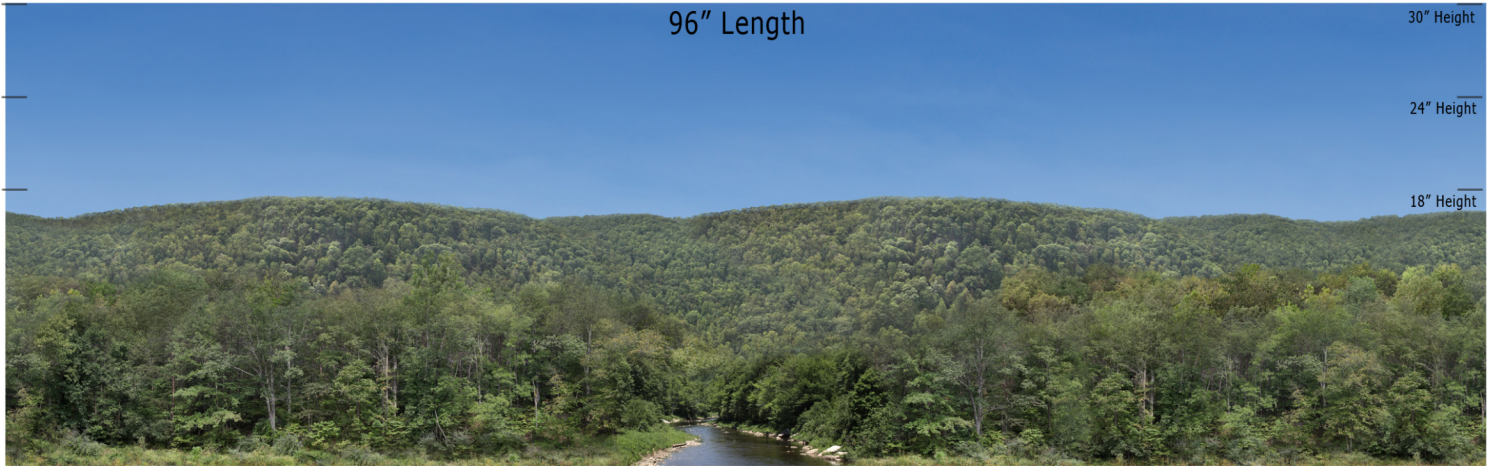

BSM 08 - Level Stream - Blue Sky Mountain Series Repeater
O Scale 1:48

Printable Sample Previews
for 8.5" x 11 plain paper

Printable samples for each style are created to cut out and give you the chance to model your backdrop before purchase. Mix and match with others in the same series, or use transition preview samples to move to another series or other available prints. All preview images on this page share the max standard 30" height. Cut your samples to desired heights if needed for visualization.

BSM 08 - Level Stream - Blue Sky Mountain Series Repeater
HO Scale 1:87

Printable Sample Previews
for 8.5" x 11 plain paper

Printable samples for each style are created to cut out and give you the chance to model your backdrop before purchase. Mix and match with others in the same series, or use transition preview samples to move to another series or other available prints. All preview images on this page share the max standard 30" height. Cut your samples to desired heights if needed for visualization.

BSM 08 - Level Stream - Blue Sky Mountain Series Repeater
N Scale 1:160

Printable Sample Previews
for 8.5" x 11 plain paper

Printable samples for each style are created to cut out and give you the chance to model your backdrop before purchase. Mix and match with others in the same series, or use transition preview samples to move to another series or other available prints. All preview images on this page share the max standard 30" height. Cut your samples to desired heights if needed for visualization.