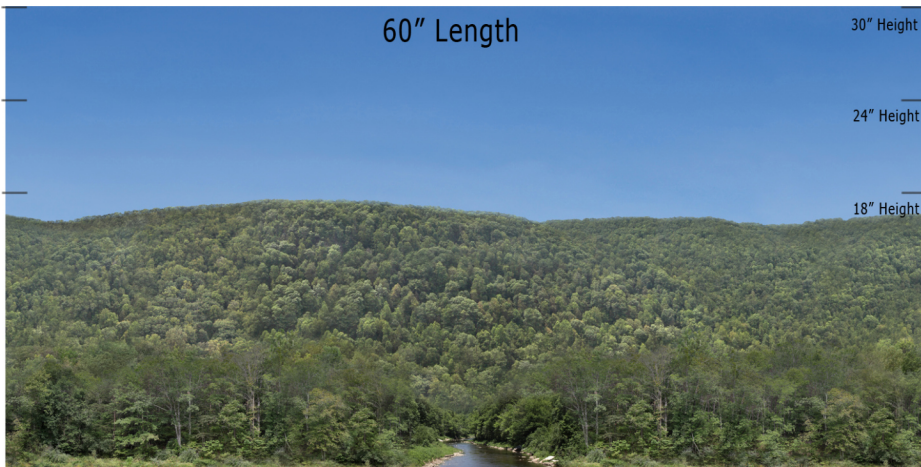

BSM 08 - Level Stream - Blue Sky Mountain Series Repeater
O Scale 1:48

Printable Sample Previews
for 8.5" x 11 plain paper

Printable samples for each style are created to cut out and give you the chance to model your backdrop before purchase. Mix and match with others in the same series, or use transition preview samples to move to another series or other available prints. All preview images on this page share the max standard 30" height. Cut your samples to desired heights if needed for visualization.

BSM 08 - Level Stream - Blue Sky Mountain Series Repeater
HO Scale 1:87

Printable Sample Previews
for 8.5" x 11 plain paper

Printable samples for each style are created to cut out and give you the chance to model your backdrop before purchase. Mix and match with others in the same series, or use transition preview samples to move to another series or other available prints. All preview images on this page share the max standard 30" height. Cut your samples to desired heights if needed for visualization.

BSM 08 - Level Stream - Blue Sky Mountain Series Repeater
N Scale 1:160

Printable Sample Previews
for 8.5" x 11 plain paper

Printable samples for each style are created to cut out and give you the chance to model your backdrop before purchase. Mix and match with others in the same series, or use transition preview samples to move to another series or other available prints. All preview images on this page share the max standard 30" height. Cut your samples to desired heights if needed for visualization.