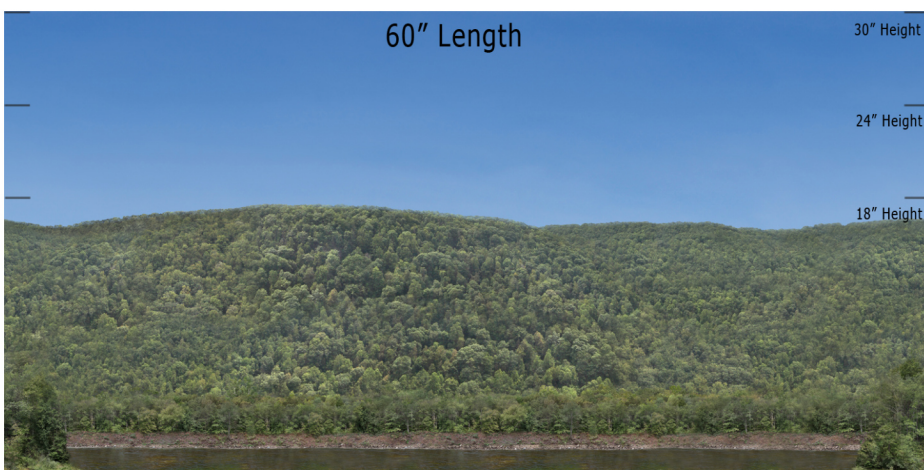

BSM 09 Along the River - Blue Sky Mountain Series Repeater
O Scale 1:48

Printable Sample Previews
for 8.5" x 11 plain paper

Printable samples for each style are created to cut out and give you the chance to model your backdrop before purchase. Mix and match with others in the same series, or use transition preview samples to move to another series or other available prints. All preview images on this page share the max standard 30" height. Cut your samples to desired heights if needed for visualization.

BSM 09 Along the River - Blue Sky Mountain Series Repeater
HO Scale 1:87

Printable Sample Previews
for 8.5" x 11 plain paper

Printable samples for each style are created to cut out and give you the chance to model your backdrop before purchase. Mix and match with others in the same series, or use transition preview samples to move to another series or other available prints. All preview images on this page share the max standard 30" height. Cut your samples to desired heights if needed for visualization.

BSM 09 Along the River - Blue Sky Mountain Series Repeater
N Scale 1:160

Printable Sample Previews
for 8.5" x 11 plain paper

Printable samples for each style are created to cut out and give you the chance to model your backdrop before purchase. Mix and match with others in the same series, or use transition preview samples to move to another series or other available prints. All preview images on this page share the max standard 30" height. Cut your samples to desired heights if needed for visualization.