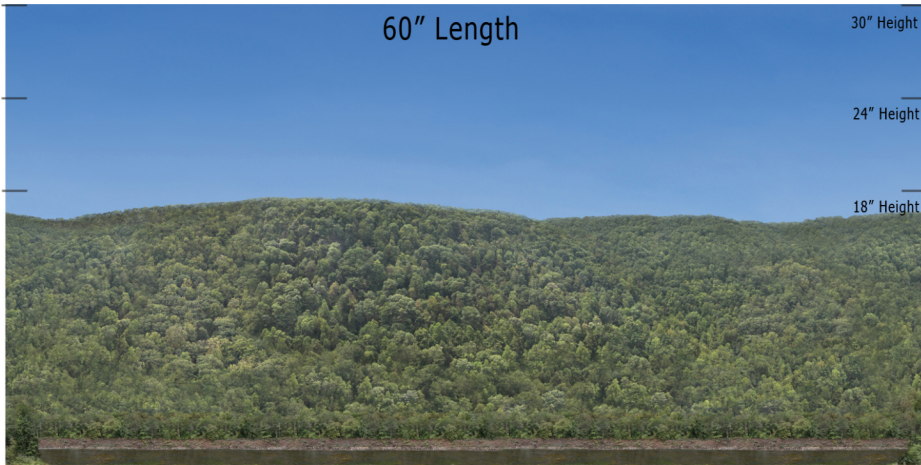

BSM 09 Along the River - Blue Sky Mountain Series Repeater
O Scale 1:48

Printable Sample Previews
for 8.5" x 11 plain paper

Printable samples for each style are created to cut out and give you the chance to model your backdrop before purchase. Mix and match with others in the same series, or use transition preview samples to move to another series or other available prints. All preview images on this page share the max standard 30" height. Cut your samples to desired heights if needed for visualization.

BSM 09 Along the River - Blue Sky Mountain Series Repeater
HO Scale 1:87

Printable Sample Previews
for 8.5" x 11 plain paper

Printable samples for each style are created to cut out and give you the chance to model your backdrop before purchase. Mix and match with others in the same series, or use transition preview samples to move to another series or other available prints. All preview images on this page share the max standard 30" height. Cut your samples to desired heights if needed for visualization.

BSM 09 Along the River - Blue Sky Mountain Series Repeater
N Scale 1:160

Printable Sample Previews
for 8.5" x 11 plain paper

Printable samples for each style are created to cut out and give you the chance to model your backdrop before purchase. Mix and match with others in the same series, or use transition preview samples to move to another series or other available prints. All preview images on this page share the max standard 30" height. Cut your samples to desired heights if needed for visualization.