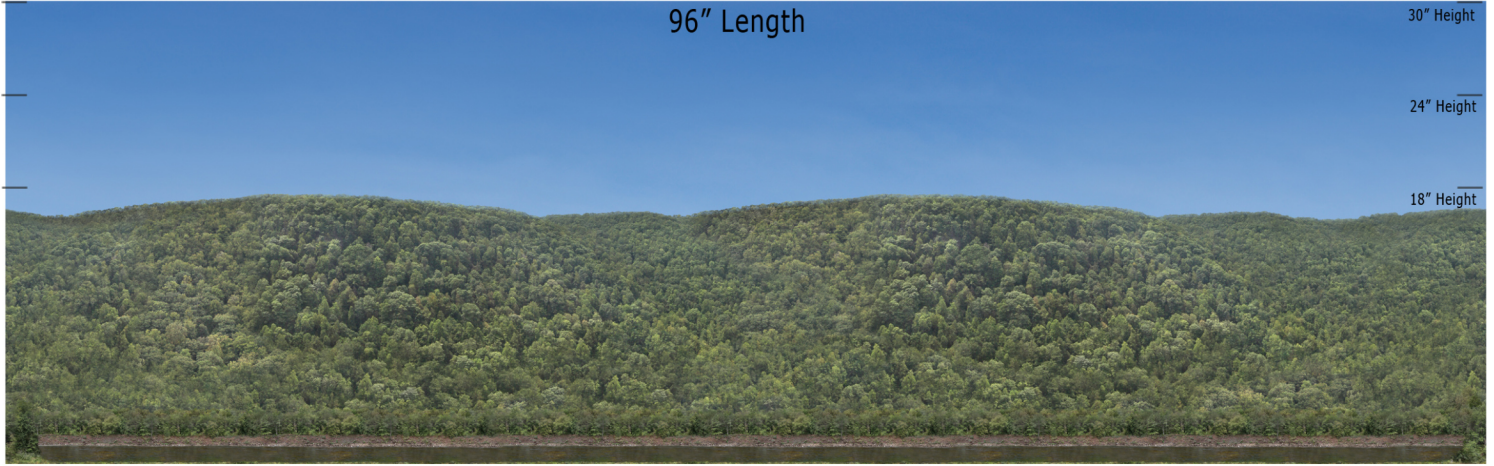

BSM 09 Along the River - Blue Sky Mountain Series Repeater
O Scale 1:48

Printable Sample Previews
for 8.5" x 11 plain paper

Printable samples for each style are created to cut out and give you the chance to model your backdrop before purchase. Mix and match with others in the same series, or use transition preview samples to move to another series or other available prints. All preview images on this page share the max standard 30" height. Cut your samples to desired heights if needed for visualization.

BSM 09 Along the River - Blue Sky Mountain Series Repeater
HO Scale 1:87

Printable Sample Previews
for 8.5" x 11 plain paper

Printable samples for each style are created to cut out and give you the chance to model your backdrop before purchase. Mix and match with others in the same series, or use transition preview samples to move to another series or other available prints. All preview images on this page share the max standard 30" height. Cut your samples to desired heights if needed for visualization.

BSM 09 Along the River - Blue Sky Mountain Series Repeater
N Scale 1:160

Printable Sample Previews
for 8.5" x 11 plain paper

Printable samples for each style are created to cut out and give you the chance to model your backdrop before purchase. Mix and match with others in the same series, or use transition preview samples to move to another series or other available prints. All preview images on this page share the max standard 30" height. Cut your samples to desired heights if needed for visualization.