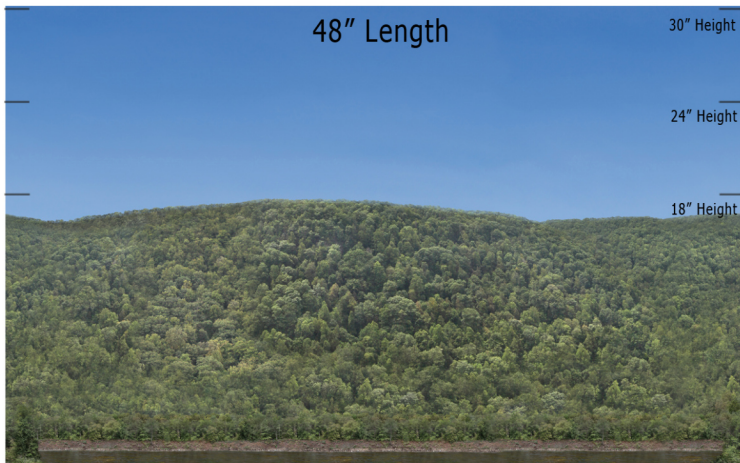

BSM 09 Along the River - Blue Sky Mountain Series Repeater
O Scale 1:48

Printable Sample Previews
for 8.5" x 11 plain paper

Printable samples for each style are created to cut out and give you the chance to model your backdrop before purchase. Mix and match with others in the same series, or use transition preview samples to move to another series or other available prints. All preview images on this page share the max standard 30" height. Cut your samples to desired heights if needed for visualization.

BSM 09 Along the River - Blue Sky Mountain Series Repeater
HO Scale 1:87

Printable Sample Previews
for 8.5" x 11 plain paper

Printable samples for each style are created to cut out and give you the chance to model your backdrop before purchase. Mix and match with others in the same series, or use transition preview samples to move to another series or other available prints. All preview images on this page share the max standard 30" height. Cut your samples to desired heights if needed for visualization.

BSM 09 Along the River - Blue Sky Mountain Series Repeater
N Scale 1:160

Printable Sample Previews
for 8.5" x 11 plain paper

Printable samples for each style are created to cut out and give you the chance to model your backdrop before purchase. Mix and match with others in the same series, or use transition preview samples to move to another series or other available prints. All preview images on this page share the max standard 30" height. Cut your samples to desired heights if needed for visualization.