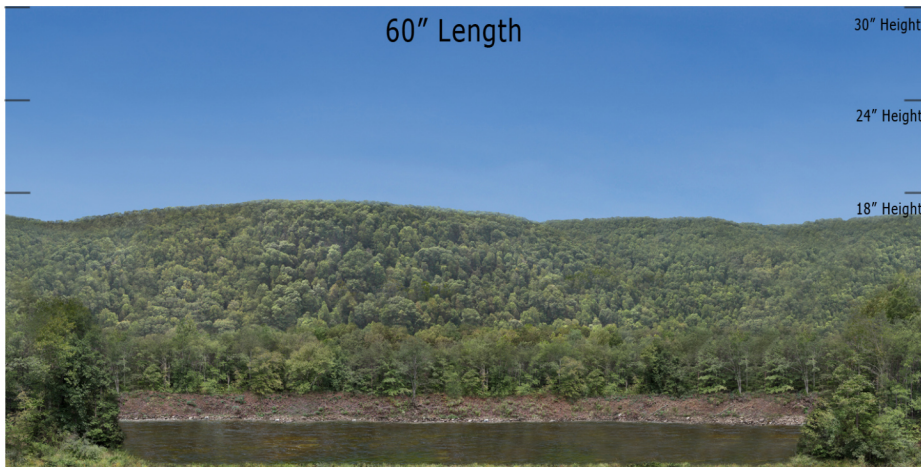

BSM 09 Along the River - Blue Sky Mountain Series Repeater
O Scale 1:48

Printable Sample Previews
for 8.5" x 11 plain paper

Printable samples for each style are created to cut out and give you the chance to model your backdrop before purchase. Mix and match with others in the same series, or use transition preview samples to move to another series or other available prints. All preview images on this page share the max standard 30" height. Cut your samples to desired heights if needed for visualization.

BSM 09 Along the River - Blue Sky Mountain Series Repeater
HO Scale 1:87

Printable Sample Previews
for 8.5" x 11 plain paper

Printable samples for each style are created to cut out and give you the chance to model your backdrop before purchase. Mix and match with others in the same series, or use transition preview samples to move to another series or other available prints. All preview images on this page share the max standard 30" height. Cut your samples to desired heights if needed for visualization.

BSM 09 Along the River - Blue Sky Mountain Series Repeater
N Scale 1:160

Printable Sample Previews
for 8.5" x 11 plain paper

Printable samples for each style are created to cut out and give you the chance to model your backdrop before purchase. Mix and match with others in the same series, or use transition preview samples to move to another series or other available prints. All preview images on this page share the max standard 30" height. Cut your samples to desired heights if needed for visualization.