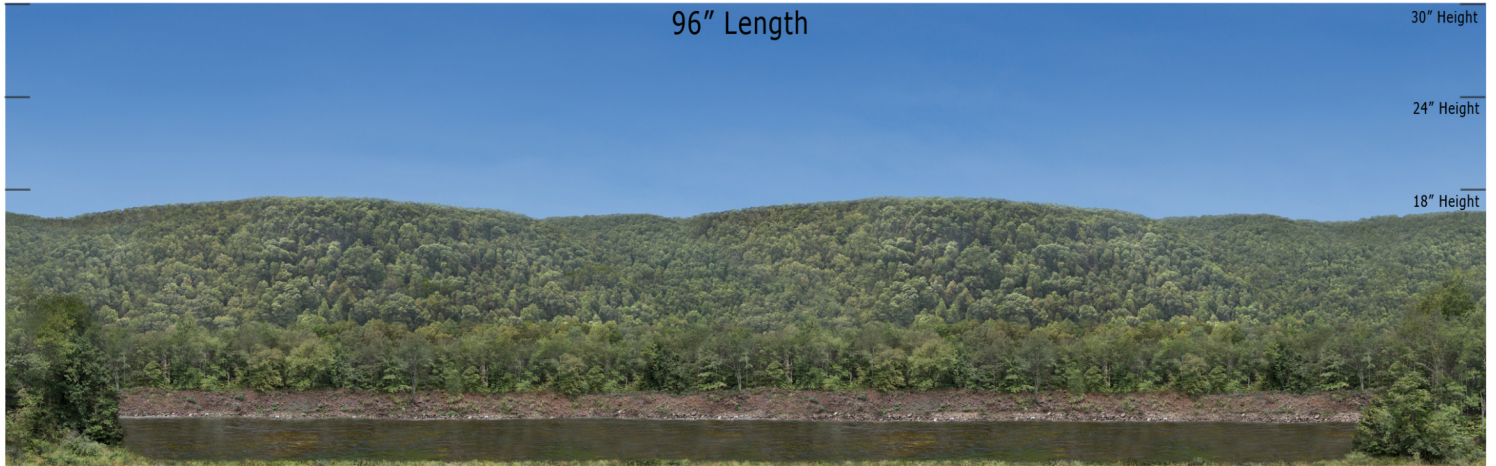

BSM 09 Along the River - Blue Sky Mountain Series Repeater
O Scale 1:48

Printable Sample Previews
for 8.5" x 11 plain paper

Printable samples for each style are created to cut out and give you the chance to model your backdrop before purchase. Mix and match with others in the same series, or use transition preview samples to move to another series or other available prints. All preview images on this page share the max standard 30" height. Cut your samples to desired heights if needed for visualization.

BSM 09 Along the River - Blue Sky Mountain Series Repeater
HO Scale 1:87

Printable Sample Previews
for 8.5" x 11 plain paper

Printable samples for each style are created to cut out and give you the chance to model your backdrop before purchase. Mix and match with others in the same series, or use transition preview samples to move to another series or other available prints. All preview images on this page share the max standard 30" height. Cut your samples to desired heights if needed for visualization.

BSM 09 Along the River - Blue Sky Mountain Series Repeater
N Scale 1:160

Printable Sample Previews
for 8.5" x 11 plain paper

Printable samples for each style are created to cut out and give you the chance to model your backdrop before purchase. Mix and match with others in the same series, or use transition preview samples to move to another series or other available prints. All preview images on this page share the max standard 30" height. Cut your samples to desired heights if needed for visualization.