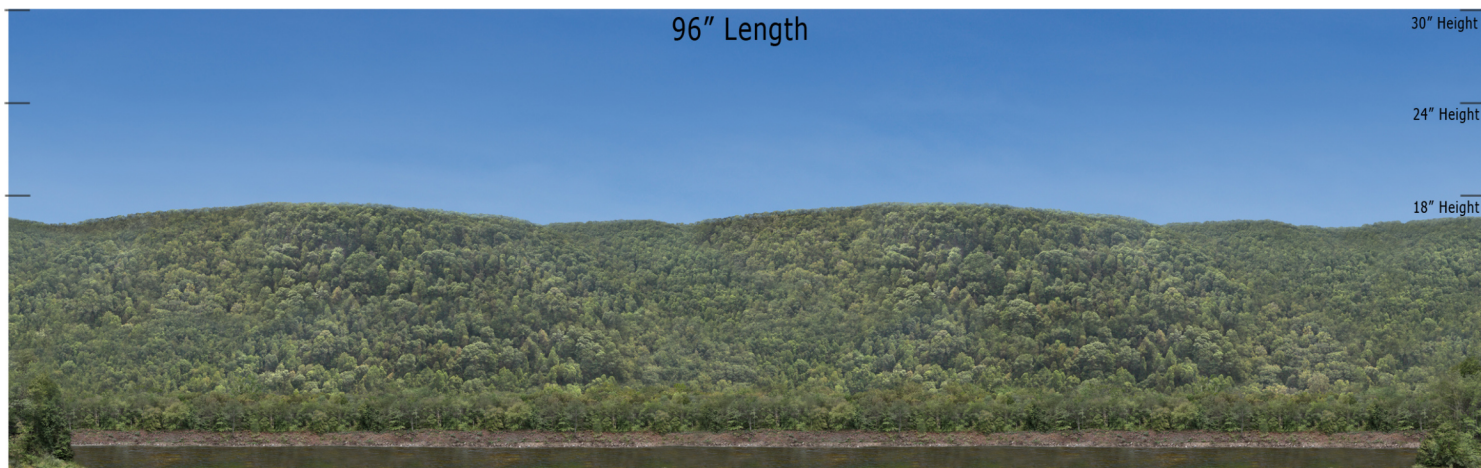

BSM 09 Along the River - Blue Sky Mountain Series Repeater
O Scale 1:48

Printable Sample Previews
for 8.5" x 11 plain paper

Printable samples for each style are created to cut out and give you the chance to model your backdrop before purchase. Mix and match with others in the same series, or use transition preview samples to move to another series or other available prints. All preview images on this page share the max standard 30" height. Cut your samples to desired heights if needed for visualization.

BSM 09 Along the River - Blue Sky Mountain Series Repeater
HO Scale 1:87

Printable Sample Previews
for 8.5" x 11 plain paper

Printable samples for each style are created to cut out and give you the chance to model your backdrop before purchase. Mix and match with others in the same series, or use transition preview samples to move to another series or other available prints. All preview images on this page share the max standard 30" height. Cut your samples to desired heights if needed for visualization.

BSM 09 Along the River - Blue Sky Mountain Series Repeater
N Scale 1:160

Printable Sample Previews
for 8.5" x 11 plain paper

Printable samples for each style are created to cut out and give you the chance to model your backdrop before purchase. Mix and match with others in the same series, or use transition preview samples to move to another series or other available prints. All preview images on this page share the max standard 30" height. Cut your samples to desired heights if needed for visualization.