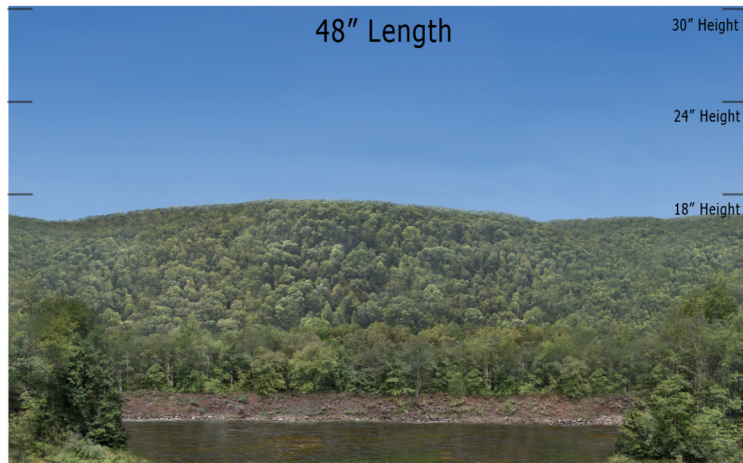

BSM 09 Along the River - Blue Sky Mountain Series Repeater
O Scale 1:48

Printable Sample Previews
for 8.5" x 11 plain paper

Printable samples for each style are created to cut out and give you the chance to model your backdrop before purchase. Mix and match with others in the same series, or use transition preview samples to move to another series or other available prints. All preview images on this page share the max standard 30" height. Cut your samples to desired heights if needed for visualization.

BSM 09 Along the River - Blue Sky Mountain Series Repeater
HO Scale 1:87

Printable Sample Previews
for 8.5" x 11 plain paper

Printable samples for each style are created to cut out and give you the chance to model your backdrop before purchase. Mix and match with others in the same series, or use transition preview samples to move to another series or other available prints. All preview images on this page share the max standard 30" height. Cut your samples to desired heights if needed for visualization.

BSM 09 Along the River - Blue Sky Mountain Series Repeater
N Scale 1:160

Printable Sample Previews
for 8.5" x 11 plain paper

Printable samples for each style are created to cut out and give you the chance to model your backdrop before purchase. Mix and match with others in the same series, or use transition preview samples to move to another series or other available prints. All preview images on this page share the max standard 30" height. Cut your samples to desired heights if needed for visualization.