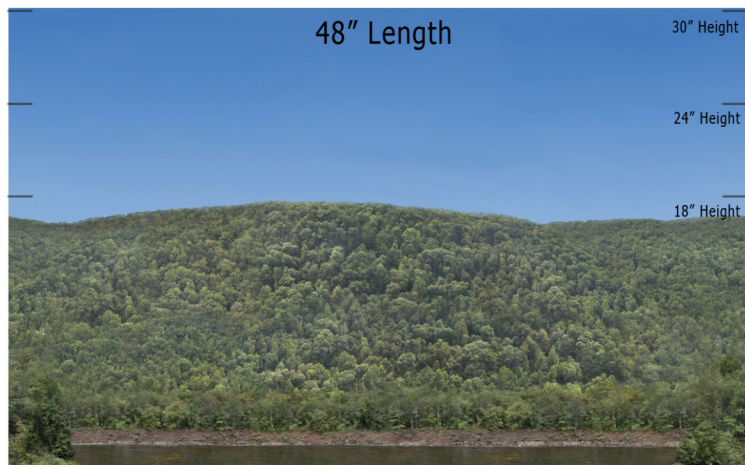

BSM 09 Along the River - Blue Sky Mountain Series Repeater
O Scale 1:48

Printable Sample Previews
for 8.5" x 11 plain paper

Printable samples for each style are created to cut out and give you the chance to model your backdrop before purchase. Mix and match with others in the same series, or use transition preview samples to move to another series or other available prints. All preview images on this page share the max standard 30" height. Cut your samples to desired heights if needed for visualization.

BSM 09 Along the River - Blue Sky Mountain Series Repeater
HO Scale 1:87

Printable Sample Previews
for 8.5" x 11 plain paper

Printable samples for each style are created to cut out and give you the chance to model your backdrop before purchase. Mix and match with others in the same series, or use transition preview samples to move to another series or other available prints. All preview images on this page share the max standard 30" height. Cut your samples to desired heights if needed for visualization.

BSM 09 Along the River - Blue Sky Mountain Series Repeater
N Scale 1:160

Printable Sample Previews
for 8.5" x 11 plain paper

Printable samples for each style are created to cut out and give you the chance to model your backdrop before purchase. Mix and match with others in the same series, or use transition preview samples to move to another series or other available prints. All preview images on this page share the max standard 30" height. Cut your samples to desired heights if needed for visualization.