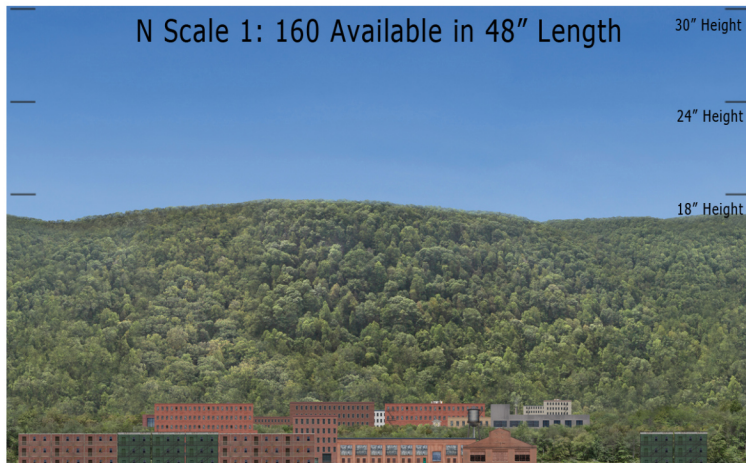

BSM 11 Urban Rough Side - Blue Sky Mountain Series Repeater
O Scale 1:48, HO Scale 1:87 & N Scale 1:160

O Scale Available in 96" Length

HO Scale Available in 60" Length

N Scale 1: 160 Available in 48" Length

Printable Sample Previews
for 8.5" x 11 plain paper

Printable samples for each style are created to cut out and give you the chance to model your backdrop before purchase. Mix and match with others in the same series, or use transition preview samples to move to another series or other available prints. All preview images on this page share the max standard 30" height. Cut your samples to desired heights if needed for visualization.