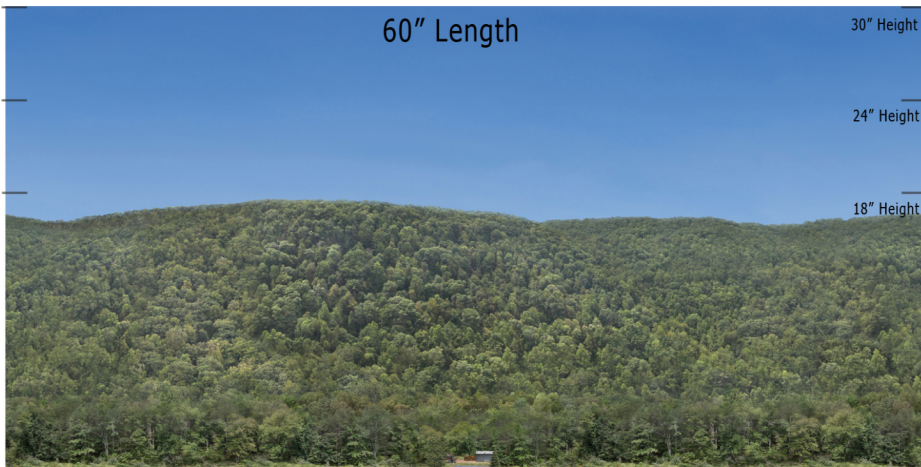

BSM 14 Outskirts 5 - Blue Sky Mountain Series Repeater
O Scale 1:48

Printable Sample Previews
for 8.5" x 11 plain paper

Printable samples for each style are created to cut out and give you the chance to model your backdrop before purchase. Mix and match with others in the same series, or use transition preview samples to move to another series or other available prints. All preview images on this page share the max standard 30" height. Cut your samples to desired heights if needed for visualization.

BSM 14 Outskirts 5 - Blue Sky Mountain Series Repeater
HO Scale 1:87

Printable Sample Previews
for 8.5" x 11 plain paper

Printable samples for each style are created to cut out and give you the chance to model your backdrop before purchase. Mix and match with others in the same series, or use transition preview samples to move to another series or other available prints. All preview images on this page share the max standard 30" height. Cut your samples to desired heights if needed for visualization.

BSM 14 Outskirts 5 - Blue Sky Mountain Series Repeater
N Scale 1:160

Printable Sample Previews
for 8.5" x 11 plain paper

Printable samples for each style are created to cut out and give you the chance to model your backdrop before purchase. Mix and match with others in the same series, or use transition preview samples to move to another series or other available prints. All preview images on this page share the max standard 30" height. Cut your samples to desired heights if needed for visualization.