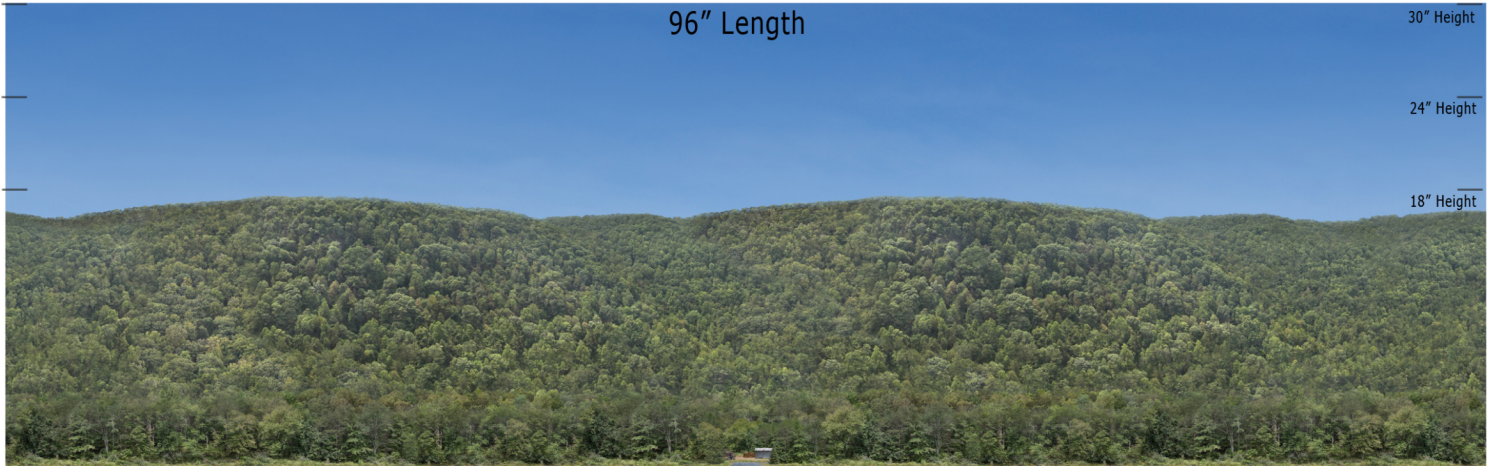

BSM 14 Outskirts 5 - Blue Sky Mountain Series Repeater
O Scale 1:48

Printable Sample Previews
for 8.5" x 11 plain paper

Printable samples for each style are created to cut out and give you the chance to model your backdrop before purchase. Mix and match with others in the same series, or use transition preview samples to move to another series or other available prints. All preview images on this page share the max standard 30" height. Cut your samples to desired heights if needed for visualization.

BSM 14 Outskirts 5 - Blue Sky Mountain Series Repeater
HO Scale 1:87

Printable Sample Previews
for 8.5" x 11 plain paper

Printable samples for each style are created to cut out and give you the chance to model your backdrop before purchase. Mix and match with others in the same series, or use transition preview samples to move to another series or other available prints. All preview images on this page share the max standard 30" height. Cut your samples to desired heights if needed for visualization.

BSM 14 Outskirts 5 - Blue Sky Mountain Series Repeater
N Scale 1:160

Printable Sample Previews
for 8.5" x 11 plain paper

Printable samples for each style are created to cut out and give you the chance to model your backdrop before purchase. Mix and match with others in the same series, or use transition preview samples to move to another series or other available prints. All preview images on this page share the max standard 30" height. Cut your samples to desired heights if needed for visualization.