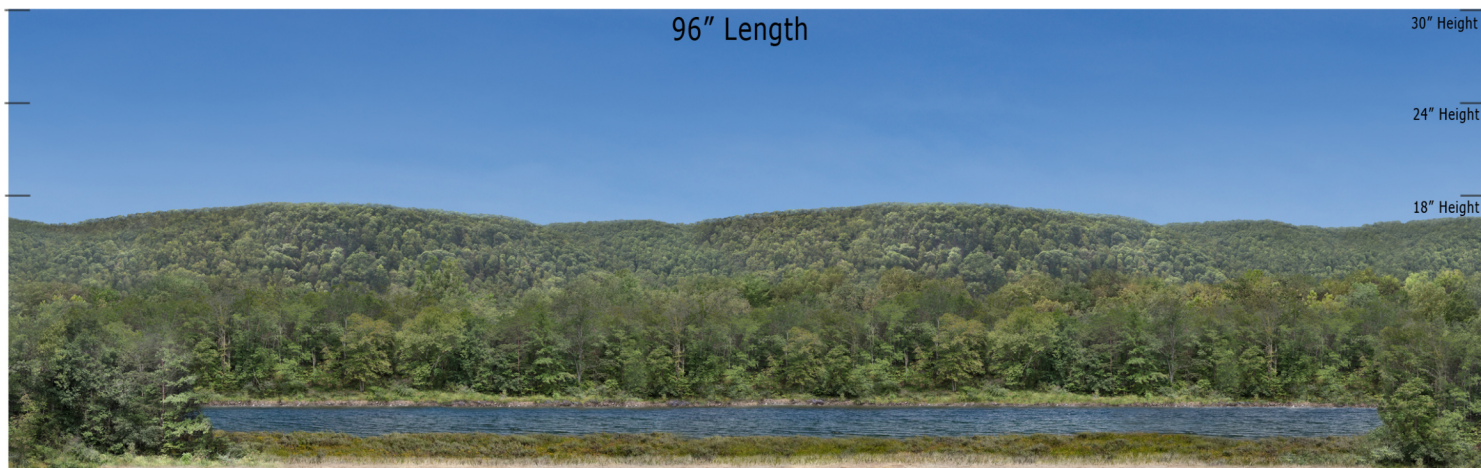

BSM 16 Lakeside- Blue Sky Mountain Series Repeater
O Scale 1:48

Printable Sample Previews
for 8.5" x 11 plain paper

Printable samples for each style are created to cut out and give you the chance to model your backdrop before purchase. Mix and match with others in the same series, or use transition preview samples to move to another series or other available prints. All preview images on this page share the max standard 30" height. Cut your samples to desired heights if needed for visualization.

BSM 16 Lakeside- Blue Sky Mountain Series Repeater
HO Scale 1:87

Printable Sample Previews
for 8.5" x 11 plain paper

Printable samples for each style are created to cut out and give you the chance to model your backdrop before purchase. Mix and match with others in the same series, or use transition preview samples to move to another series or other available prints. All preview images on this page share the max standard 30" height. Cut your samples to desired heights if needed for visualization.

BSM 16 Lakeside- Blue Sky Mountain Series Repeater
N Scale 1:160

Printable Sample Previews
for 8.5" x 11 plain paper

Printable samples for each style are created to cut out and give you the chance to model your backdrop before purchase. Mix and match with others in the same series, or use transition preview samples to move to another series or other available prints. All preview images on this page share the max standard 30" height. Cut your samples to desired heights if needed for visualization.