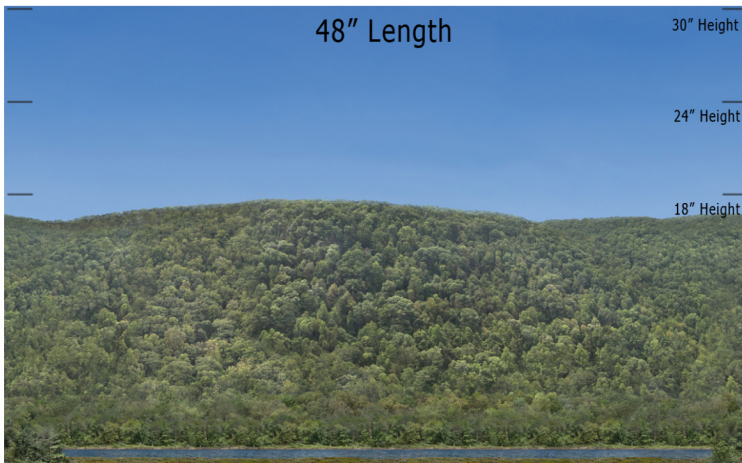

BSM 16 Lakeside- Blue Sky Mountain Series Repeater
O Scale 1:48

Printable Sample Previews
for 8.5" x 11 plain paper

Printable samples for each style are created to cut out and give you the chance to model your backdrop before purchase. Mix and match with others in the same series, or use transition preview samples to move to another series or other available prints. All preview images on this page share the max standard 30" height. Cut your samples to desired heights if needed for visualization.

BSM 16 Lakeside- Blue Sky Mountain Series Repeater
HO Scale 1:87

Printable Sample Previews
for 8.5" x 11 plain paper

Printable samples for each style are created to cut out and give you the chance to model your backdrop before purchase. Mix and match with others in the same series, or use transition preview samples to move to another series or other available prints. All preview images on this page share the max standard 30" height. Cut your samples to desired heights if needed for visualization.

BSM 16 Lakeside- Blue Sky Mountain Series Repeater
N Scale 1:160

Printable Sample Previews
for 8.5" x 11 plain paper

Printable samples for each style are created to cut out and give you the chance to model your backdrop before purchase. Mix and match with others in the same series, or use transition preview samples to move to another series or other available prints. All preview images on this page share the max standard 30" height. Cut your samples to desired heights if needed for visualization.