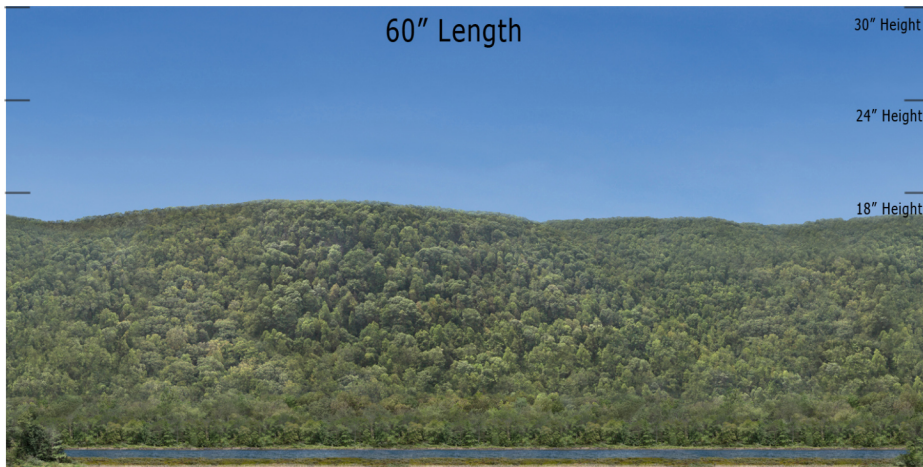

BSM 16 Lakeside- Blue Sky Mountain Series Repeater
O Scale 1:48

Printable Sample Previews
for 8.5" x 11 plain paper

Printable samples for each style are created to cut out and give you the chance to model your backdrop before purchase. Mix and match with others in the same series, or use transition preview samples to move to another series or other available prints. All preview images on this page share the max standard 30" height. Cut your samples to desired heights if needed for visualization.

BSM 16 Lakeside- Blue Sky Mountain Series Repeater
HO Scale 1:87

Printable Sample Previews
for 8.5" x 11 plain paper

Printable samples for each style are created to cut out and give you the chance to model your backdrop before purchase. Mix and match with others in the same series, or use transition preview samples to move to another series or other available prints. All preview images on this page share the max standard 30" height. Cut your samples to desired heights if needed for visualization.

BSM 16 Lakeside- Blue Sky Mountain Series Repeater
N Scale 1:160

Printable Sample Previews
for 8.5" x 11 plain paper

Printable samples for each style are created to cut out and give you the chance to model your backdrop before purchase. Mix and match with others in the same series, or use transition preview samples to move to another series or other available prints. All preview images on this page share the max standard 30" height. Cut your samples to desired heights if needed for visualization.