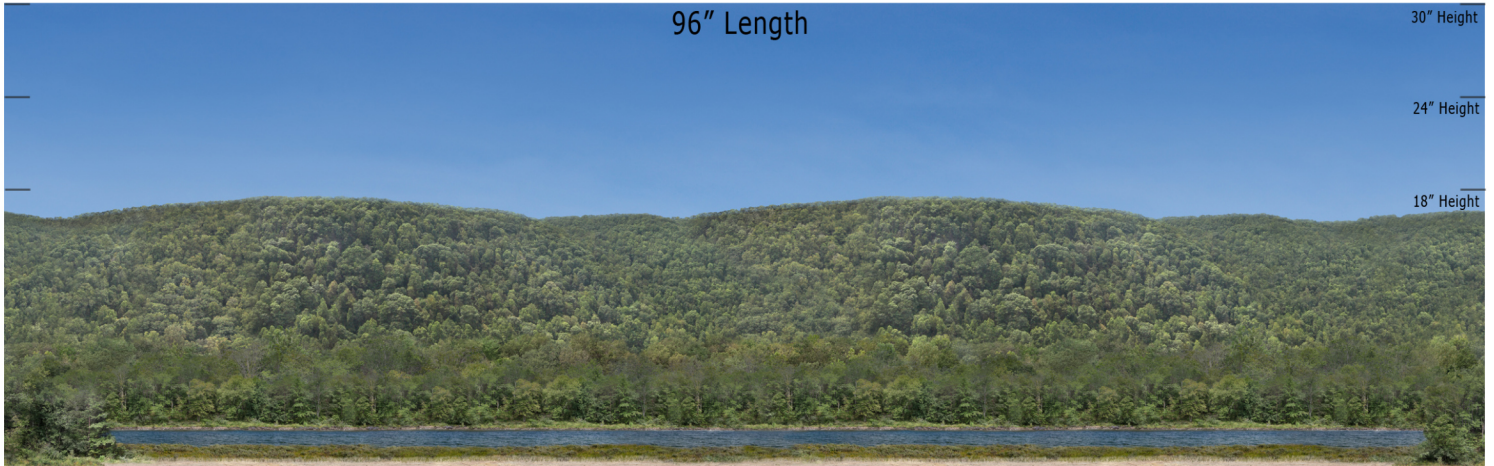

BSM 16 Lakeside- Blue Sky Mountain Series Repeater
O Scale 1:48

Printable Sample Previews
for 8.5" x 11 plain paper

Printable samples for each style are created to cut out and give you the chance to model your backdrop before purchase. Mix and match with others in the same series, or use transition preview samples to move to another series or other available prints. All preview images on this page share the max standard 30" height. Cut your samples to desired heights if needed for visualization.

BSM 16 Lakeside- Blue Sky Mountain Series Repeater
HO Scale 1:87

Printable Sample Previews
for 8.5" x 11 plain paper

Printable samples for each style are created to cut out and give you the chance to model your backdrop before purchase. Mix and match with others in the same series, or use transition preview samples to move to another series or other available prints. All preview images on this page share the max standard 30" height. Cut your samples to desired heights if needed for visualization.

BSM 16 Lakeside- Blue Sky Mountain Series Repeater
N Scale 1:160

Printable Sample Previews
for 8.5" x 11 plain paper

Printable samples for each style are created to cut out and give you the chance to model your backdrop before purchase. Mix and match with others in the same series, or use transition preview samples to move to another series or other available prints. All preview images on this page share the max standard 30" height. Cut your samples to desired heights if needed for visualization.