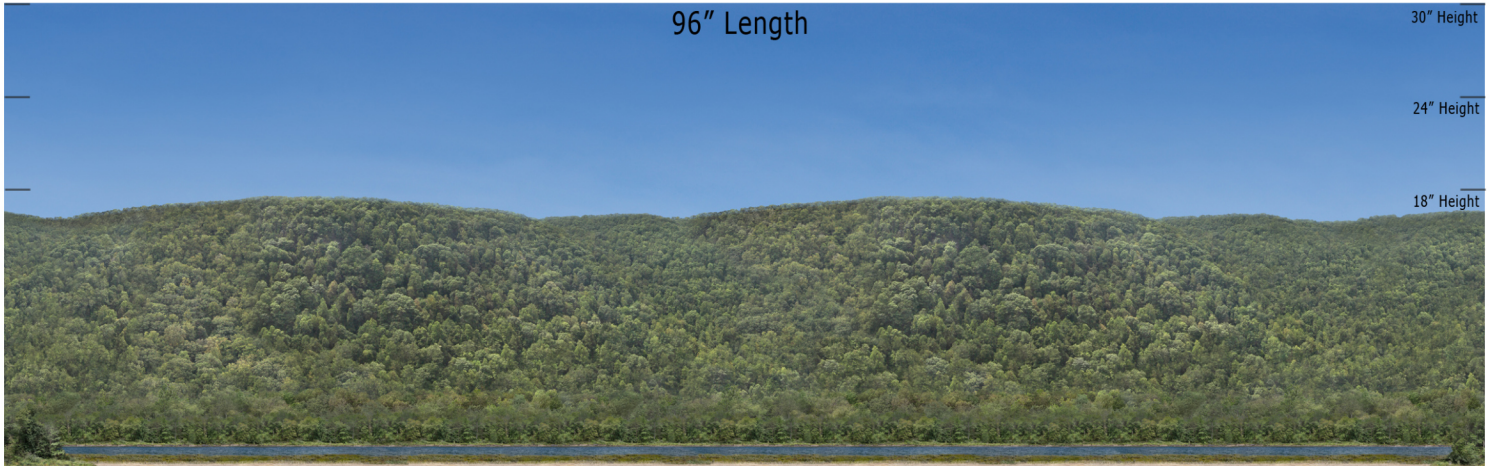

BSM 16 Lakeside- Blue Sky Mountain Series Repeater
O Scale 1:48

Printable Sample Previews
for 8.5" x 11 plain paper

Printable samples for each style are created to cut out and give you the chance to model your backdrop before purchase. Mix and match with others in the same series, or use transition preview samples to move to another series or other available prints. All preview images on this page share the max standard 30" height. Cut your samples to desired heights if needed for visualization.

BSM 16 Lakeside- Blue Sky Mountain Series Repeater
HO Scale 1:87

Printable Sample Previews
for 8.5" x 11 plain paper

Printable samples for each style are created to cut out and give you the chance to model your backdrop before purchase. Mix and match with others in the same series, or use transition preview samples to move to another series or other available prints. All preview images on this page share the max standard 30" height. Cut your samples to desired heights if needed for visualization.

BSM 16 Lakeside- Blue Sky Mountain Series Repeater
N Scale 1:160

Printable Sample Previews
for 8.5" x 11 plain paper

Printable samples for each style are created to cut out and give you the chance to model your backdrop before purchase. Mix and match with others in the same series, or use transition preview samples to move to another series or other available prints. All preview images on this page share the max standard 30" height. Cut your samples to desired heights if needed for visualization.