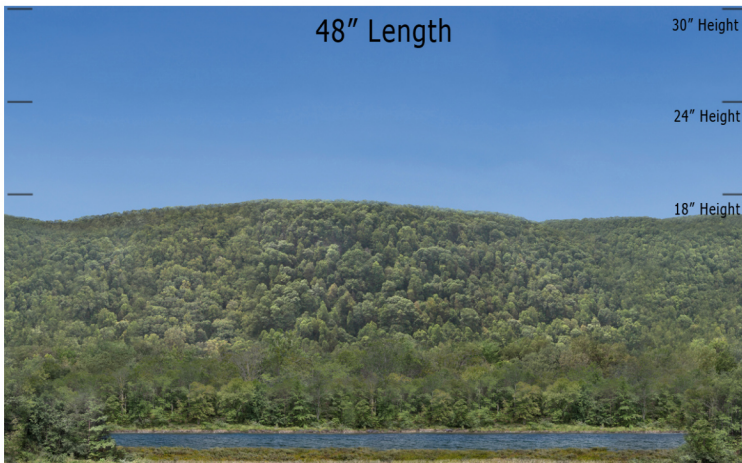

BSM 16 Lakeside- Blue Sky Mountain Series Repeater
O Scale 1:48

Printable Sample Previews
for 8.5" x 11 plain paper

Printable samples for each style are created to cut out and give you the chance to model your backdrop before purchase. Mix and match with others in the same series, or use transition preview samples to move to another series or other available prints. All preview images on this page share the max standard 30" height. Cut your samples to desired heights if needed for visualization.

BSM 16 Lakeside- Blue Sky Mountain Series Repeater
HO Scale 1:87

Printable Sample Previews
for 8.5" x 11 plain paper

Printable samples for each style are created to cut out and give you the chance to model your backdrop before purchase. Mix and match with others in the same series, or use transition preview samples to move to another series or other available prints. All preview images on this page share the max standard 30" height. Cut your samples to desired heights if needed for visualization.

BSM 16 Lakeside- Blue Sky Mountain Series Repeater
N Scale 1:160

Printable Sample Previews
for 8.5" x 11 plain paper

Printable samples for each style are created to cut out and give you the chance to model your backdrop before purchase. Mix and match with others in the same series, or use transition preview samples to move to another series or other available prints. All preview images on this page share the max standard 30" height. Cut your samples to desired heights if needed for visualization.