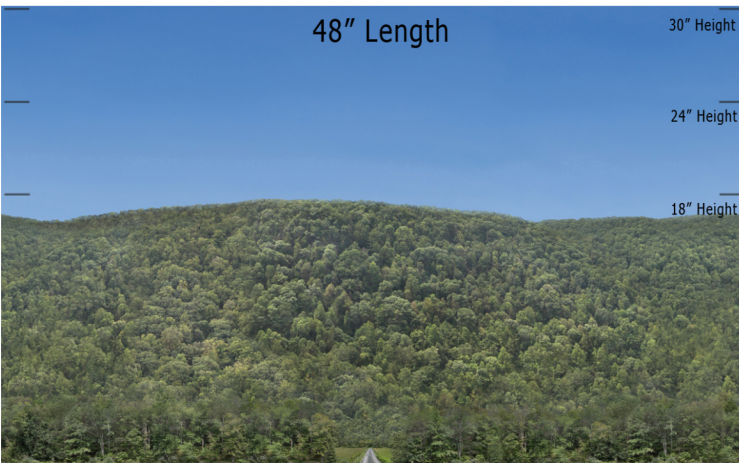

BSM 21 Country Road - Blue Sky Mountain Series Repeater
O Scale 1:48

Printable Sample Previews
for 8.5" x 11 plain paper

Printable samples for each style are created to cut out and give you the chance to model your backdrop before purchase. Mix and match with others in the same series, or use transition preview samples to move to another series or other available prints. All preview images on this page share the max standard 30" height. Cut your samples to desired heights if needed for visualization.

BSM 21 Country Road - Blue Sky Mountain Series Repeater
HO Scale 1:87

Printable Sample Previews
for 8.5" x 11 plain paper

Printable samples for each style are created to cut out and give you the chance to model your backdrop before purchase. Mix and match with others in the same series, or use transition preview samples to move to another series or other available prints. All preview images on this page share the max standard 30" height. Cut your samples to desired heights if needed for visualization.

BSM 21 Country Road - Blue Sky Mountain Series Repeater
N Scale 1:160

Printable Sample Previews
for 8.5" x 11 plain paper

Printable samples for each style are created to cut out and give you the chance to model your backdrop before purchase. Mix and match with others in the same series, or use transition preview samples to move to another series or other available prints. All preview images on this page share the max standard 30" height. Cut your samples to desired heights if needed for visualization.