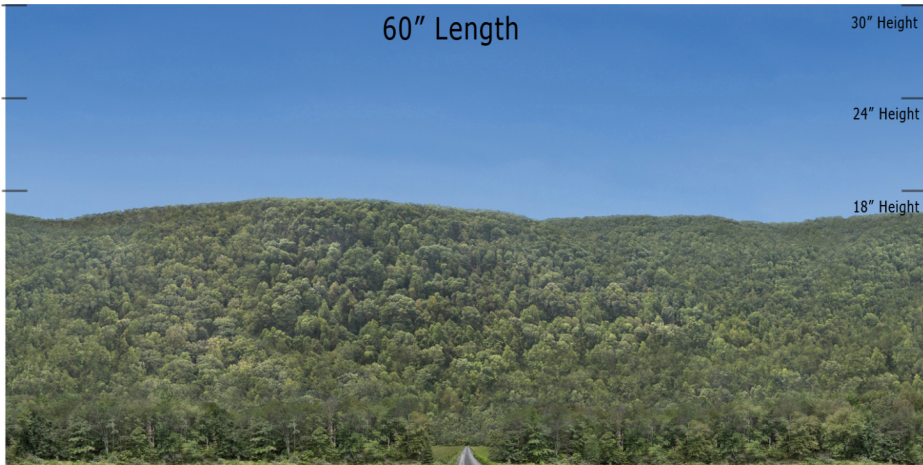

BSM 21 Country Road - Blue Sky Mountain Series Repeater
O Scale 1:48

Printable Sample Previews
for 8.5" x 11 plain paper

Printable samples for each style are created to cut out and give you the chance to model your backdrop before purchase. Mix and match with others in the same series, or use transition preview samples to move to another series or other available prints. All preview images on this page share the max standard 30" height. Cut your samples to desired heights if needed for visualization.

BSM 21 Country Road - Blue Sky Mountain Series Repeater
HO Scale 1:87

Printable Sample Previews
for 8.5" x 11 plain paper

Printable samples for each style are created to cut out and give you the chance to model your backdrop before purchase. Mix and match with others in the same series, or use transition preview samples to move to another series or other available prints. All preview images on this page share the max standard 30" height. Cut your samples to desired heights if needed for visualization.

BSM 21 Country Road - Blue Sky Mountain Series Repeater
N Scale 1:160

Printable Sample Previews
for 8.5" x 11 plain paper

Printable samples for each style are created to cut out and give you the chance to model your backdrop before purchase. Mix and match with others in the same series, or use transition preview samples to move to another series or other available prints. All preview images on this page share the max standard 30" height. Cut your samples to desired heights if needed for visualization.