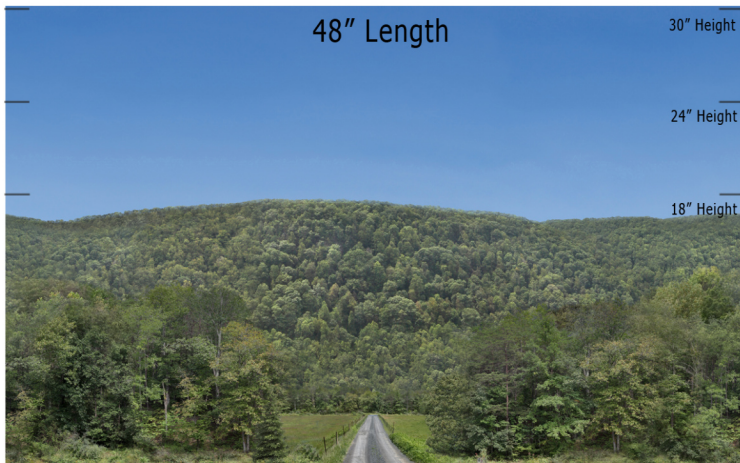

BSM 21 Country Road - Blue Sky Mountain Series Repeater
O Scale 1:48

Printable Sample Previews
for 8.5" x 11 plain paper

Printable samples for each style are created to cut out and give you the chance to model your backdrop before purchase. Mix and match with others in the same series, or use transition preview samples to move to another series or other available prints. All preview images on this page share the max standard 30" height. Cut your samples to desired heights if needed for visualization.

BSM 21 Country Road - Blue Sky Mountain Series Repeater
HO Scale 1:87

Printable Sample Previews
for 8.5" x 11 plain paper

Printable samples for each style are created to cut out and give you the chance to model your backdrop before purchase. Mix and match with others in the same series, or use transition preview samples to move to another series or other available prints. All preview images on this page share the max standard 30" height. Cut your samples to desired heights if needed for visualization.

BSM 21 Country Road - Blue Sky Mountain Series Repeater
N Scale 1:160

Printable Sample Previews
for 8.5" x 11 plain paper

Printable samples for each style are created to cut out and give you the chance to model your backdrop before purchase. Mix and match with others in the same series, or use transition preview samples to move to another series or other available prints. All preview images on this page share the max standard 30" height. Cut your samples to desired heights if needed for visualization.