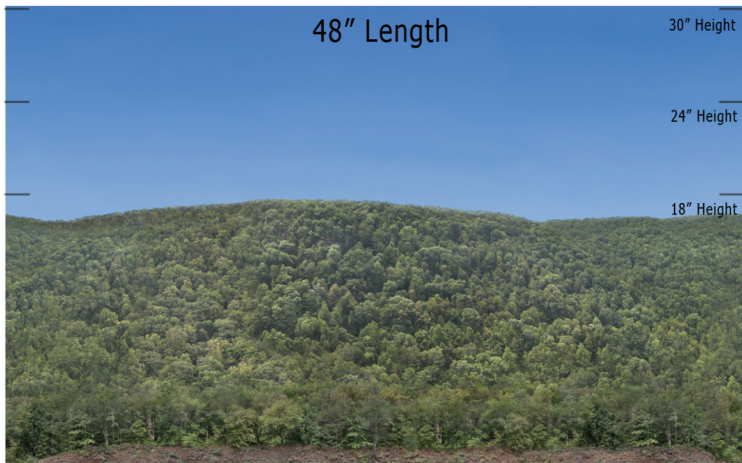

BSM 22 Sleepy Cut - Blue Sky Mountain Series Repeater
O Scale 1:48

Printable Sample Previews
for 8.5" x 11 plain paper

Printable samples for each style are created to cut out and give you the chance to model your backdrop before purchase. Mix and match with others in the same series, or use transition preview samples to move to another series or other available prints. All preview images on this page share the max standard 30" height. Cut your samples to desired heights if needed for visualization.

BSM 22 Sleepy Cut - Blue Sky Mountain Series Repeater
HO Scale 1:87

Printable Sample Previews
for 8.5" x 11 plain paper

Printable samples for each style are created to cut out and give you the chance to model your backdrop before purchase. Mix and match with others in the same series, or use transition preview samples to move to another series or other available prints. All preview images on this page share the max standard 30" height. Cut your samples to desired heights if needed for visualization.

BSM 22 Sleepy Cut - Blue Sky Mountain Series Repeater
N Scale 1:160

Printable Sample Previews
for 8.5" x 11 plain paper

Printable samples for each style are created to cut out and give you the chance to model your backdrop before purchase. Mix and match with others in the same series, or use transition preview samples to move to another series or other available prints. All preview images on this page share the max standard 30" height. Cut your samples to desired heights if needed for visualization.