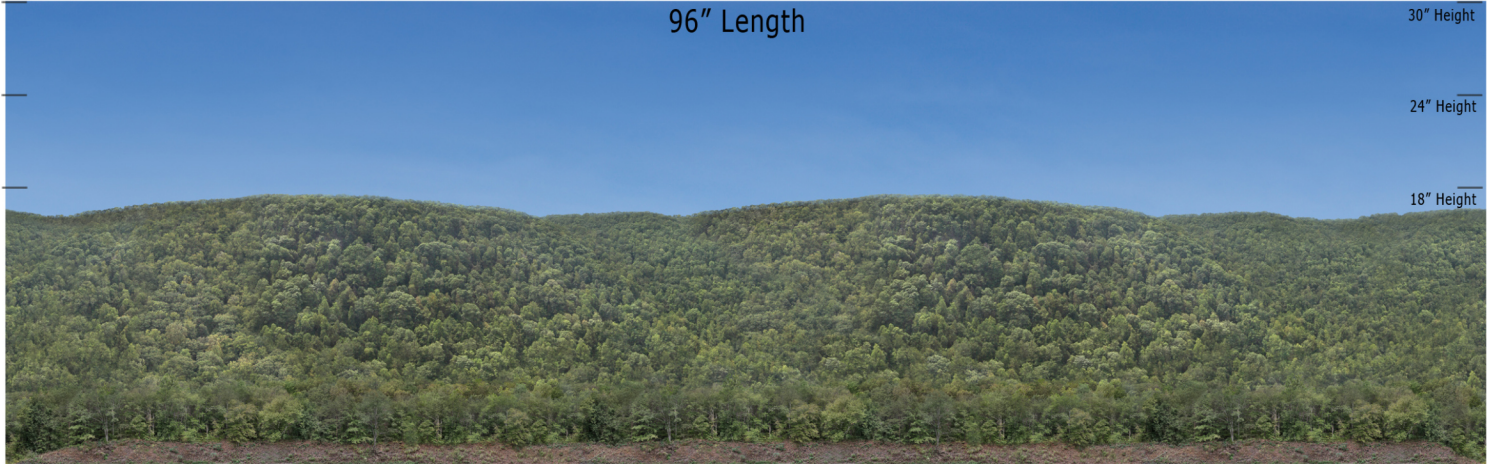

BSM 22 Sleepy Cut - Blue Sky Mountain Series Repeater
O Scale 1:48

Printable Sample Previews
for 8.5" x 11 plain paper

Printable samples for each style are created to cut out and give you the chance to model your backdrop before purchase. Mix and match with others in the same series, or use transition preview samples to move to another series or other available prints. All preview images on this page share the max standard 30" height. Cut your samples to desired heights if needed for visualization.

BSM 22 Sleepy Cut - Blue Sky Mountain Series Repeater
HO Scale 1:87

Printable Sample Previews
for 8.5" x 11 plain paper

Printable samples for each style are created to cut out and give you the chance to model your backdrop before purchase. Mix and match with others in the same series, or use transition preview samples to move to another series or other available prints. All preview images on this page share the max standard 30" height. Cut your samples to desired heights if needed for visualization.

BSM 22 Sleepy Cut - Blue Sky Mountain Series Repeater
N Scale 1:160

Printable Sample Previews
for 8.5" x 11 plain paper

Printable samples for each style are created to cut out and give you the chance to model your backdrop before purchase. Mix and match with others in the same series, or use transition preview samples to move to another series or other available prints. All preview images on this page share the max standard 30" height. Cut your samples to desired heights if needed for visualization.