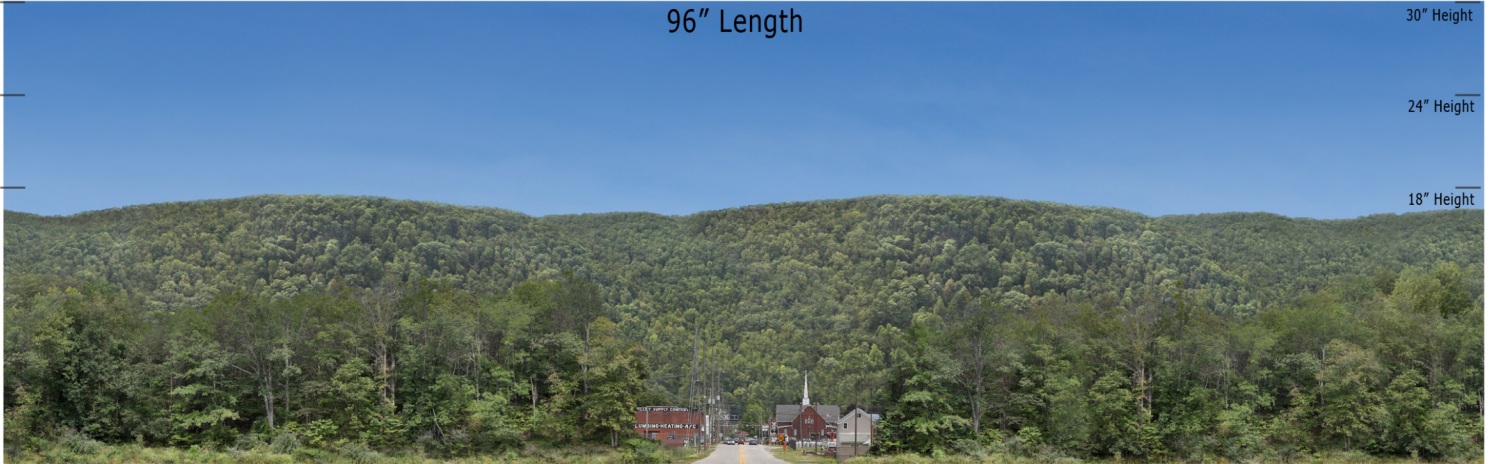

**BSM 24 Elkins Avenue - Blue Sky Mountain Series Repeater**  
**O Scale 1:48**

96" Length

60" Length

48" Length

**Printable Sample Previews**  
**for 8.5" x 11 plain paper**

Printable samples for each style are created to cut out and give you the chance to model your backdrop before purchase. Mix and match with others in the same series, or use transition preview samples to move to another series or other available prints. All preview images on this page share the max standard 30" height. Cut your samples to desired heights if needed for visualization.

**BSM 24 Elkins Avenue - Blue Sky Mountain Series Repeater**  
**HO Scale 1:87**

**Printable Sample Previews**  
**for 8.5" x 11 plain paper**

Printable samples for each style are created to cut out and give you the chance to model your backdrop before purchase. Mix and match with others in the same series, or use transition preview samples to move to another series or other available prints. All preview images on this page share the max standard 30" height. Cut your samples to desired heights if needed for visualization.

**BSM 24 Elkins Avenue - Blue Sky Mountain Series Repeater**  
**N Scale 1:160**

**Printable Sample Previews**  
**for 8.5" x 11 plain paper**

Printable samples for each style are created to cut out and give you the chance to model your backdrop before purchase. Mix and match with others in the same series, or use transition preview samples to move to another series or other available prints. All preview images on this page share the max standard 30" height. Cut your samples to desired heights if needed for visualization.