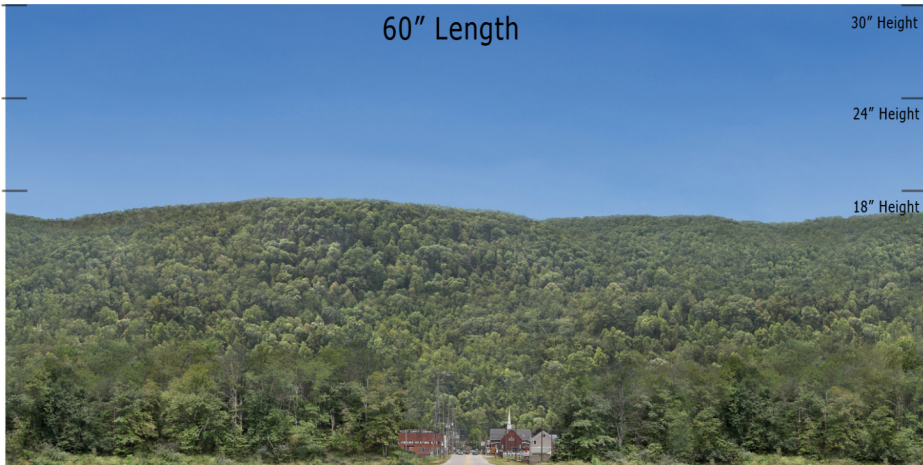

**BSM 24 Elkins Avenue - Blue Sky Mountain Series Repeater**  
**O Scale 1:48**

96" Length

60" Length

48" Length

**Printable Sample Previews**  
**for 8.5" x 11 plain paper**

Printable samples for each style are created to cut out and give you the chance to model your backdrop before purchase. Mix and match with others in the same series, or use transition preview samples to move to another series or other available prints. All preview images on this page share the max standard 30" height. Cut your samples to desired heights if needed for visualization.

**BSM 24 Elkins Avenue - Blue Sky Mountain Series Repeater**  
**HO Scale 1:87**

**Printable Sample Previews**  
**for 8.5" x 11 plain paper**

Printable samples for each style are created to cut out and give you the chance to model your backdrop before purchase. Mix and match with others in the same series, or use transition preview samples to move to another series or other available prints. All preview images on this page share the max standard 30" height. Cut your samples to desired heights if needed for visualization.

**BSM 24 Elkins Avenue - Blue Sky Mountain Series Repeater**  
**N Scale 1:160**

**Printable Sample Previews**  
**for 8.5" x 11 plain paper**

Printable samples for each style are created to cut out and give you the chance to model your backdrop before purchase. Mix and match with others in the same series, or use transition preview samples to move to another series or other available prints. All preview images on this page share the max standard 30" height. Cut your samples to desired heights if needed for visualization.