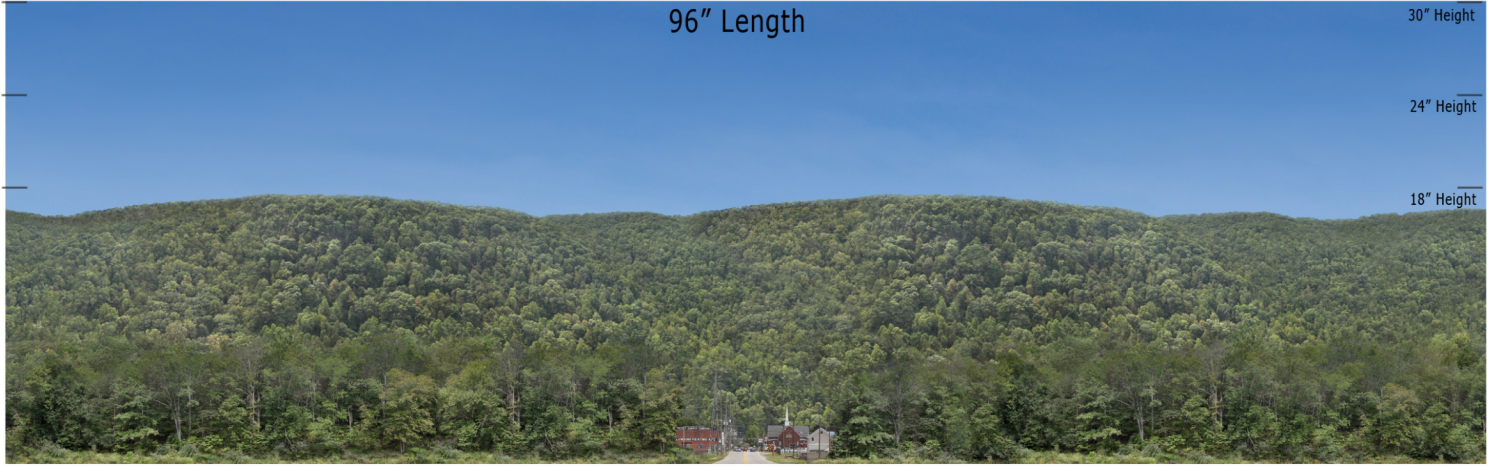

**BSM 24 Elkins Avenue - Blue Sky Mountain Series Repeater**  
**O Scale 1:48**

96" Length

60" Length

48" Length

**Printable Sample Previews**  
**for 8.5" x 11 plain paper**

Printable samples for each style are created to cut out and give you the chance to model your backdrop before purchase. Mix and match with others in the same series, or use transition preview samples to move to another series or other available prints. All preview images on this page share the max standard 30" height. Cut your samples to desired heights if needed for visualization.

**BSM 24 Elkins Avenue - Blue Sky Mountain Series Repeater**  
**HO Scale 1:87**

**Printable Sample Previews**  
**for 8.5" x 11 plain paper**

Printable samples for each style are created to cut out and give you the chance to model your backdrop before purchase. Mix and match with others in the same series, or use transition preview samples to move to another series or other available prints. All preview images on this page share the max standard 30" height. Cut your samples to desired heights if needed for visualization.

**BSM 24 Elkins Avenue - Blue Sky Mountain Series Repeater**  
**N Scale 1:160**

**Printable Sample Previews**  
**for 8.5" x 11 plain paper**

Printable samples for each style are created to cut out and give you the chance to model your backdrop before purchase. Mix and match with others in the same series, or use transition preview samples to move to another series or other available prints. All preview images on this page share the max standard 30" height. Cut your samples to desired heights if needed for visualization.