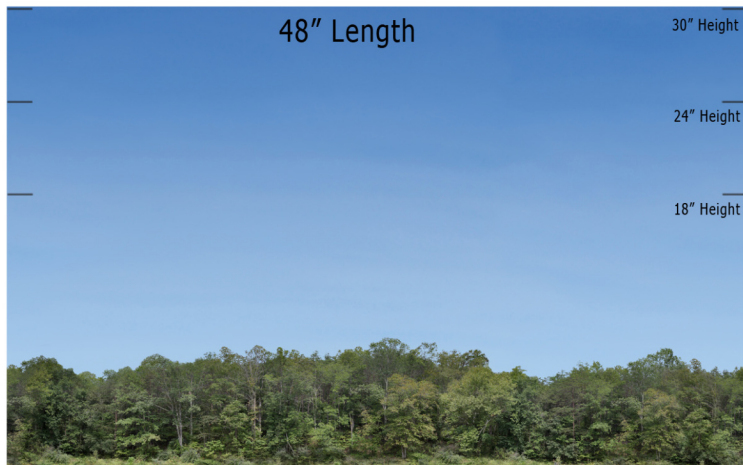

Blue Sky Valley Series - BSV-01 - Repeater
O SCALE 1:48

**Printable Sample Previews
for 8.5" x 11 plain paper**

Printable samples for each style are created to cut out and give you the chance to model your backdrop before purchase. Mix and match with others in the same series, or use transition preview samples to move to another series or other available prints. All preview images on this page share the max standard 30" height. Cut your samples to desired heights if needed for visualization.

Blue Sky Valley Series - BSV-01 - Repeater
HO SCALE 1:87

**Printable Sample Previews
for 8.5" x 11 plain paper**

Printable samples for each style are created to cut out and give you the chance to model your backdrop before purchase. Mix and match with others in the same series, or use transition preview samples to move to another series or other available prints. All preview images on this page share the max standard 30" height. Cut your samples to desired heights if needed for visualization.

Blue Sky Valley Series - BSV-01 - Repeater
N SCALE 1:160

**Printable Sample Previews
for 8.5" x 11 plain paper**

Printable samples for each style are created to cut out and give you the chance to model your backdrop before purchase. Mix and match with others in the same series, or use transition preview samples to move to another series or other available prints. All preview images on this page share the max standard 30" height. Cut your samples to desired heights if needed for visualization.