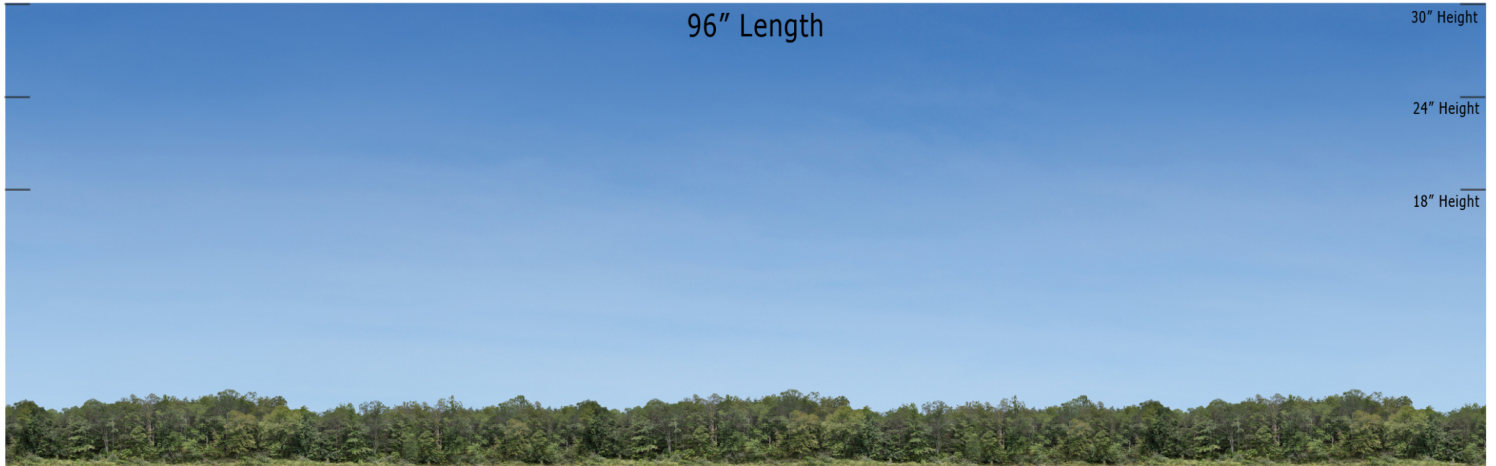

Blue Sky Valley Series - BSV-01 - Repeater
O SCALE 1:48

**Printable Sample Previews
for 8.5" x 11 plain paper**

Printable samples for each style are created to cut out and give you the chance to model your backdrop before purchase. Mix and match with others in the same series, or use transition preview samples to move to another series or other available prints. All preview images on this page share the max standard 30" height. Cut your samples to desired heights if needed for visualization.

Blue Sky Valley Series - BSV-01 - Repeater
HO SCALE 1:87

**Printable Sample Previews
for 8.5" x 11 plain paper**

Printable samples for each style are created to cut out and give you the chance to model your backdrop before purchase. Mix and match with others in the same series, or use transition preview samples to move to another series or other available prints. All preview images on this page share the max standard 30" height. Cut your samples to desired heights if needed for visualization.

Blue Sky Valley Series - BSV-01 - Repeater
N SCALE 1:160

**Printable Sample Previews
for 8.5" x 11 plain paper**

Printable samples for each style are created to cut out and give you the chance to model your backdrop before purchase. Mix and match with others in the same series, or use transition preview samples to move to another series or other available prints. All preview images on this page share the max standard 30" height. Cut your samples to desired heights if needed for visualization.