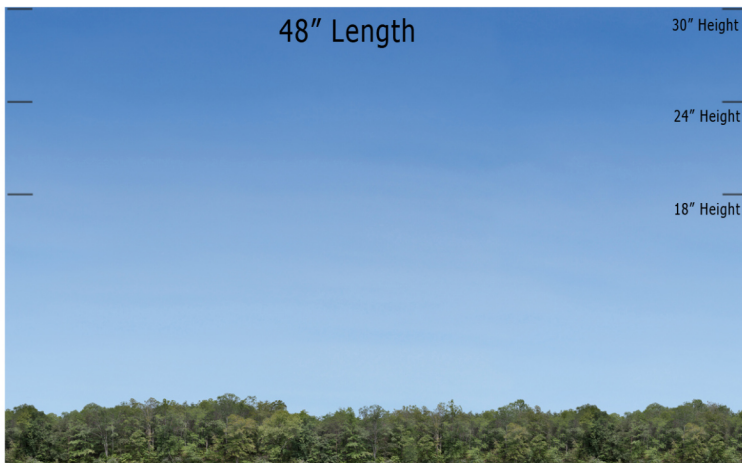

Blue Sky Valley Series - BSV-01 - Repeater
O SCALE 1:48

**Printable Sample Previews
for 8.5" x 11 plain paper**

Printable samples for each style are created to cut out and give you the chance to model your backdrop before purchase. Mix and match with others in the same series, or use transition preview samples to move to another series or other available prints. All preview images on this page share the max standard 30" height. Cut your samples to desired heights if needed for visualization.

Blue Sky Valley Series - BSV-01 - Repeater
HO SCALE 1:87

**Printable Sample Previews
for 8.5" x 11 plain paper**

Printable samples for each style are created to cut out and give you the chance to model your backdrop before purchase. Mix and match with others in the same series, or use transition preview samples to move to another series or other available prints. All preview images on this page share the max standard 30" height. Cut your samples to desired heights if needed for visualization.

Blue Sky Valley Series - BSV-01 - Repeater
N SCALE 1:160

**Printable Sample Previews
for 8.5" x 11 plain paper**

Printable samples for each style are created to cut out and give you the chance to model your backdrop before purchase. Mix and match with others in the same series, or use transition preview samples to move to another series or other available prints. All preview images on this page share the max standard 30" height. Cut your samples to desired heights if needed for visualization.