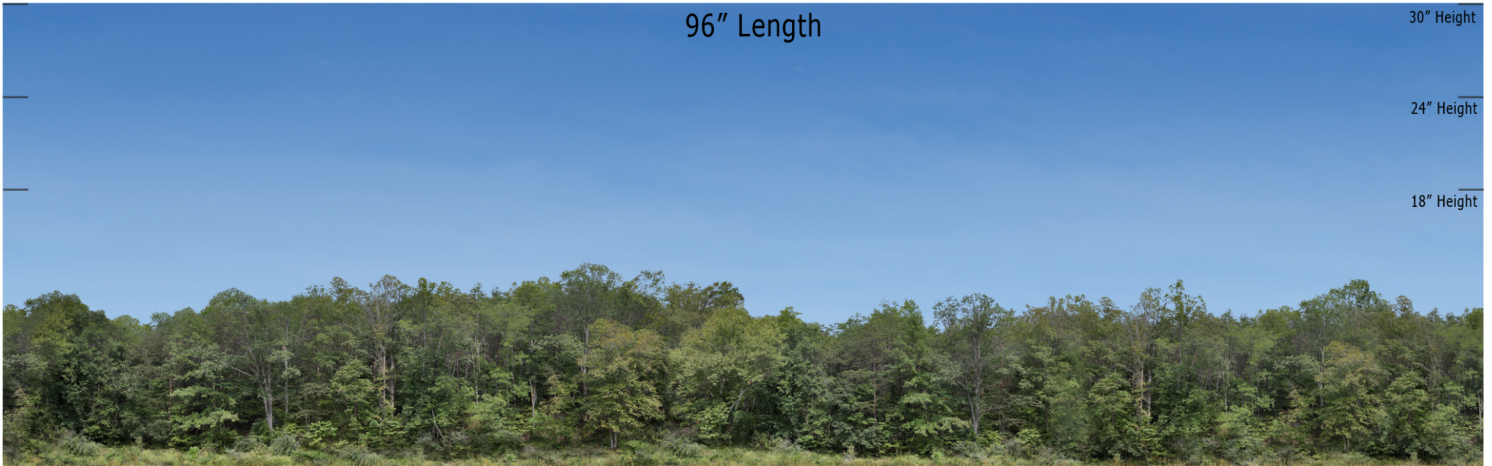

Blue Sky Valley Series - BSV-01 - Repeater
O SCALE 1:48

**Printable Sample Previews
for 8.5" x 11 plain paper**

Printable samples for each style are created to cut out and give you the chance to model your backdrop before purchase. Mix and match with others in the same series, or use transition preview samples to move to another series or other available prints. All preview images on this page share the max standard 30" height. Cut your samples to desired heights if needed for visualization.

Blue Sky Valley Series - BSV-01 - Repeater
HO SCALE 1:87

**Printable Sample Previews
for 8.5" x 11 plain paper**

Printable samples for each style are created to cut out and give you the chance to model your backdrop before purchase. Mix and match with others in the same series, or use transition preview samples to move to another series or other available prints. All preview images on this page share the max standard 30" height. Cut your samples to desired heights if needed for visualization.

Blue Sky Valley Series - BSV-01 - Repeater
N SCALE 1:160

**Printable Sample Previews
for 8.5" x 11 plain paper**

Printable samples for each style are created to cut out and give you the chance to model your backdrop before purchase. Mix and match with others in the same series, or use transition preview samples to move to another series or other available prints. All preview images on this page share the max standard 30" height. Cut your samples to desired heights if needed for visualization.