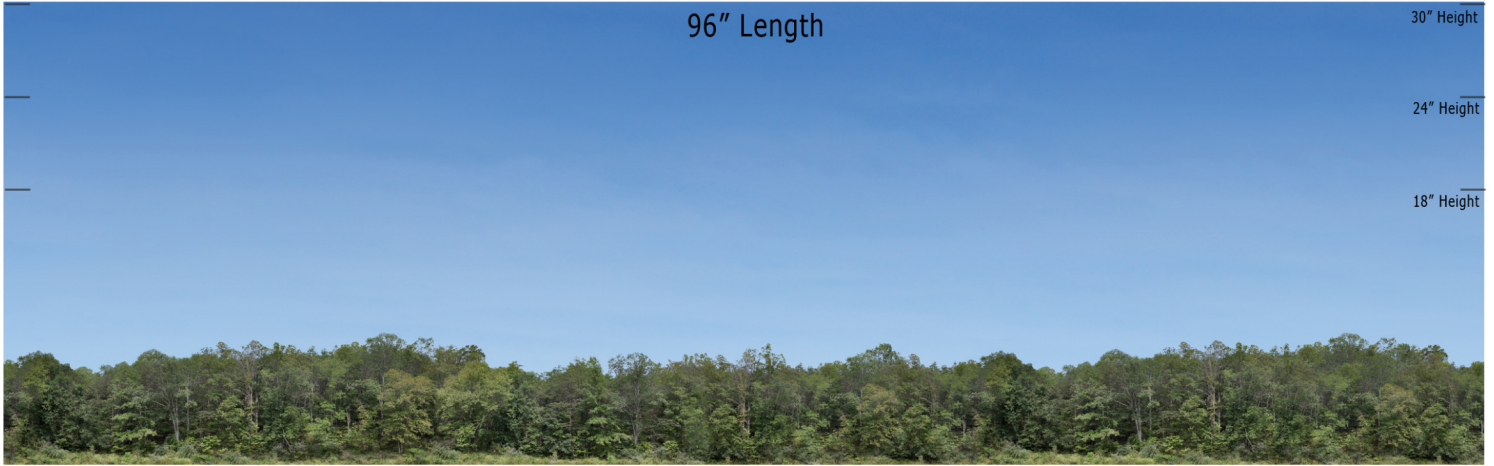

Blue Sky Valley Series - BSV-01 - Repeater
O SCALE 1:48

**Printable Sample Previews
for 8.5" x 11 plain paper**

Printable samples for each style are created to cut out and give you the chance to model your backdrop before purchase. Mix and match with others in the same series, or use transition preview samples to move to another series or other available prints. All preview images on this page share the max standard 30" height. Cut your samples to desired heights if needed for visualization.

Blue Sky Valley Series - BSV-01 - Repeater
HO SCALE 1:87

**Printable Sample Previews
for 8.5" x 11 plain paper**

Printable samples for each style are created to cut out and give you the chance to model your backdrop before purchase. Mix and match with others in the same series, or use transition preview samples to move to another series or other available prints. All preview images on this page share the max standard 30" height. Cut your samples to desired heights if needed for visualization.

Blue Sky Valley Series - BSV-01 - Repeater
N SCALE 1:160

**Printable Sample Previews
for 8.5" x 11 plain paper**

Printable samples for each style are created to cut out and give you the chance to model your backdrop before purchase. Mix and match with others in the same series, or use transition preview samples to move to another series or other available prints. All preview images on this page share the max standard 30" height. Cut your samples to desired heights if needed for visualization.