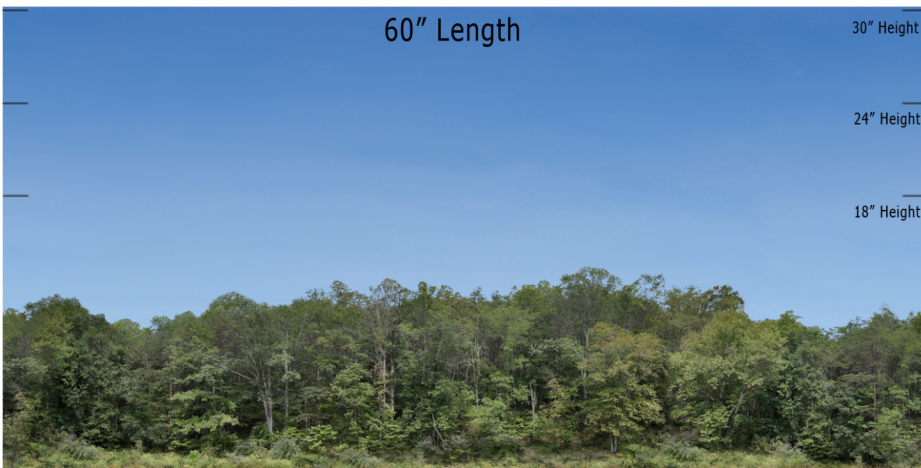

Blue Sky Valley Series - BSV-01 - Repeater
O SCALE 1:48

**Printable Sample Previews
for 8.5" x 11 plain paper**

Printable samples for each style are created to cut out and give you the chance to model your backdrop before purchase. Mix and match with others in the same series, or use transition preview samples to move to another series or other available prints. All preview images on this page share the max standard 30" height. Cut your samples to desired heights if needed for visualization.

Blue Sky Valley Series - BSV-01 - Repeater
HO SCALE 1:87

**Printable Sample Previews
for 8.5" x 11 plain paper**

Printable samples for each style are created to cut out and give you the chance to model your backdrop before purchase. Mix and match with others in the same series, or use transition preview samples to move to another series or other available prints. All preview images on this page share the max standard 30" height. Cut your samples to desired heights if needed for visualization.

Blue Sky Valley Series - BSV-01 - Repeater
N SCALE 1:160

**Printable Sample Previews
for 8.5" x 11 plain paper**

Printable samples for each style are created to cut out and give you the chance to model your backdrop before purchase. Mix and match with others in the same series, or use transition preview samples to move to another series or other available prints. All preview images on this page share the max standard 30" height. Cut your samples to desired heights if needed for visualization.