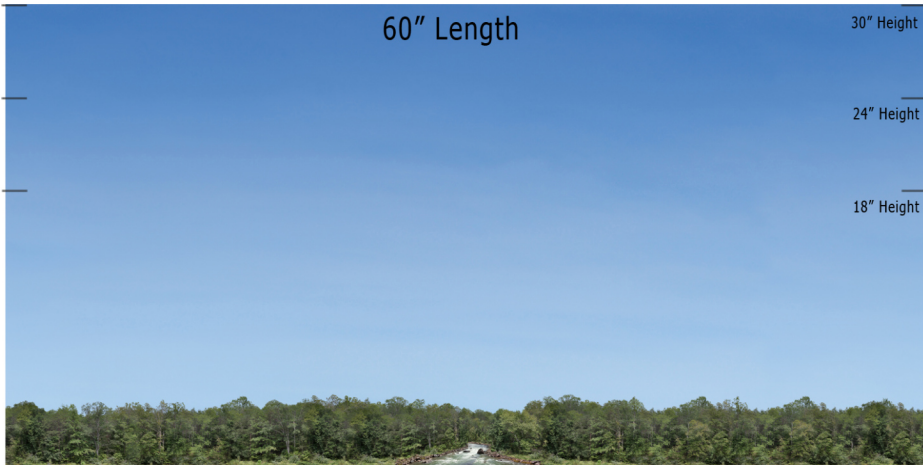

**BSV 08C - Rushing Stream - Blue Sky Valley Series Repeater**  
**O Scale 1:48**

96" Length

30" Height

24" Height

18" Height

60" Length

30" Height

24" Height

**BSV 08C - Rushing Stream - Blue Sky Valley Series Repeater**  
**HO Scale 1:87**

96" Length

30" Height

24" Height

18" Height

60" Length

30" Height

24" Height

18" Height

48" Length

30" Height

24" Height

18" Height

**Printable Sample Previews**  
**for 8.5" x 11 plain paper**

Printable samples for each style are created to cut out and give you the chance to model your backdrop before purchase. Mix and match with others in the same series, or use transition preview samples to move to another series or other available prints. All preview images on this page share the max standard 30" height. Cut your samples to desired heights if needed for visualization.

**BSV 08C - Rushing Stream - Blue Sky Valley Series Repeater**  
**N Scale 1:160**

**Printable Sample Previews**  
**for 8.5" x 11 plain paper**

Printable samples for each style are created to cut out and give you the chance to model your backdrop before purchase. Mix and match with others in the same series, or use transition preview samples to move to another series or other available prints. All preview images on this page share the max standard 30" height. Cut your samples to desired heights if needed for visualization.