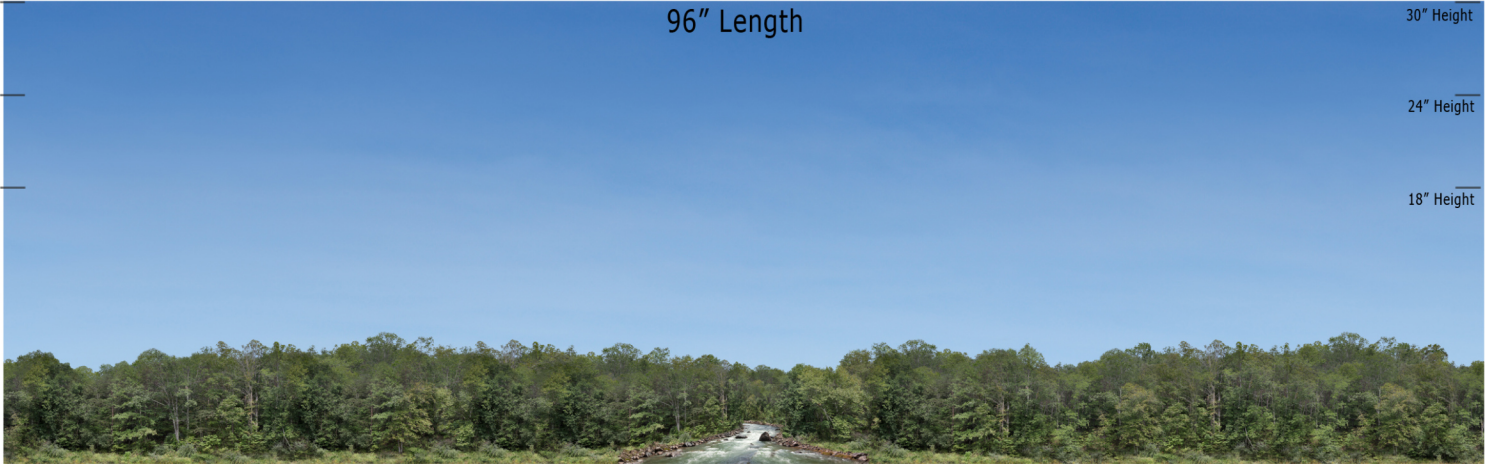

**BSV 08C - Rushing Stream - Blue Sky Valley Series Repeater**  
**O Scale 1:48**

96" Length

30" Height

24" Height

18" Height

60" Length

30" Height

24" Height

18" Height

48" Length

30" Height

24" Height

18" Height

**Printable Sample Previews**  
**for 8.5" x 11 plain paper**

Printable samples for each style are created to cut out and give you the chance to model your backdrop before purchase. Mix and match with others in the same series, or use transition preview samples to move to another series or other available prints. All preview images on this page share the max standard 30" height. Cut your samples to desired heights if needed for visualization.

**BSV 08C - Rushing Stream - Blue Sky Valley Series Repeater**  
**HO Scale 1:87**

96" Length

30" Height

24" Height

18" Height

60" Length

30" Height

24" Height

**BSV 08C - Rushing Stream - Blue Sky Valley Series Repeater**  
**N Scale 1:160**

**Printable Sample Previews**  
**for 8.5" x 11 plain paper**

Printable samples for each style are created to cut out and give you the chance to model your backdrop before purchase. Mix and match with others in the same series, or use transition preview samples to move to another series or other available prints. All preview images on this page share the max standard 30" height. Cut your samples to desired heights if needed for visualization.