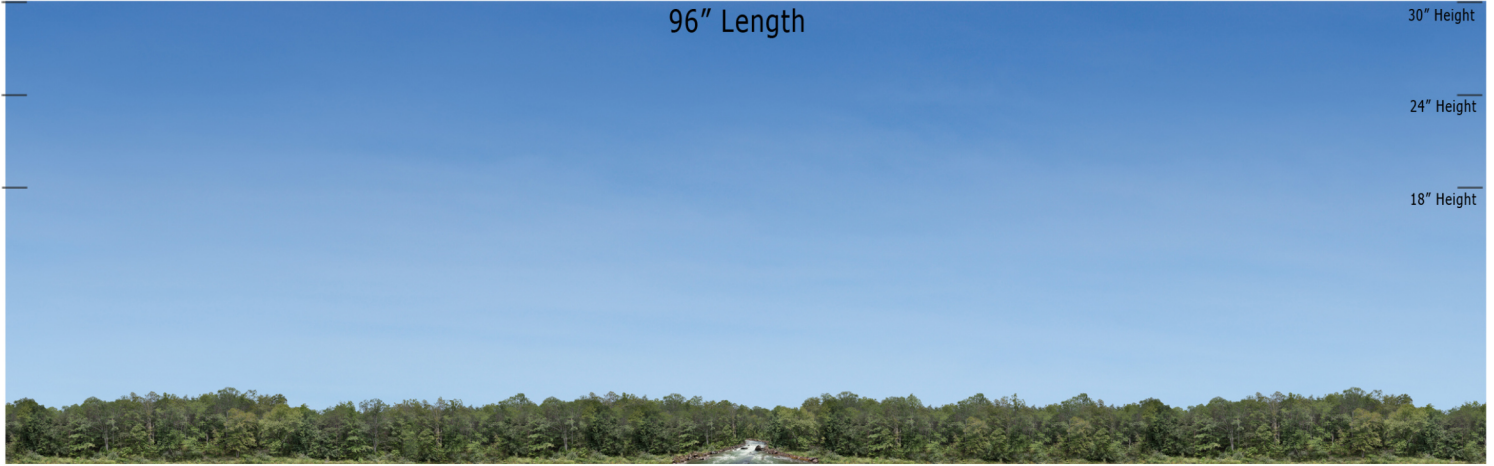

**BSV 08C - Rushing Stream - Blue Sky Valley Series Repeater**  
**O Scale 1:48**

96" Length

30" Height

24" Height

18" Height

60" Length

30" Height

24" Height

**BSV 08C - Rushing Stream - Blue Sky Valley Series Repeater**  
**HO Scale 1:87**

96" Length

30" Height

24" Height

18" Height

60" Length

30" Height

24" Height

18" Height

48" Length

30" Height

24" Height

18" Height

**Printable Sample Previews**  
**for 8.5" x 11 plain paper**

Printable samples for each style are created to cut out and give you the chance to model your backdrop before purchase. Mix and match with others in the same series, or use transition preview samples to move to another series or other available prints. All preview images on this page share the max standard 30" height. Cut your samples to desired heights if needed for visualization.

**BSV 08C - Rushing Stream - Blue Sky Valley Series Repeater**  
**N Scale 1:160**

**Printable Sample Previews**  
**for 8.5" x 11 plain paper**

Printable samples for each style are created to cut out and give you the chance to model your backdrop before purchase. Mix and match with others in the same series, or use transition preview samples to move to another series or other available prints. All preview images on this page share the max standard 30" height. Cut your samples to desired heights if needed for visualization.