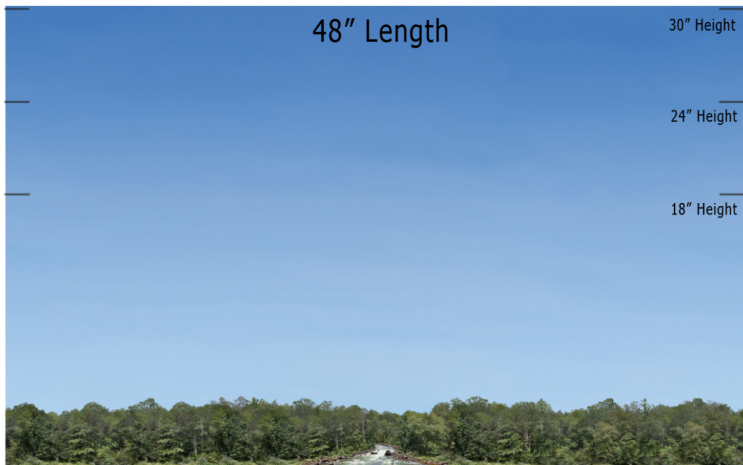

**BSV 08C - Rushing Stream - Blue Sky Valley Series Repeater**  
**O Scale 1:48**

96" Length

30" Height

24" Height

18" Height

60" Length

30" Height

24" Height

**BSV 08C - Rushing Stream - Blue Sky Valley Series Repeater**  
**HO Scale 1:87**

96" Length

30" Height

24" Height

18" Height

60" Length

30" Height

24" Height

18" Height

48" Length

30" Height

24" Height

18" Height

**Printable Sample Previews**  
**for 8.5" x 11 plain paper**

Printable samples for each style are created to cut out and give you the chance to model your backdrop before purchase. Mix and match with others in the same series, or use transition preview samples to move to another series or other available prints. All preview images on this page share the max standard 30" height. Cut your samples to desired heights if needed for visualization.

**BSV 08C - Rushing Stream - Blue Sky Valley Series Repeater**  
**N Scale 1:160**

**Printable Sample Previews**  
**for 8.5" x 11 plain paper**

Printable samples for each style are created to cut out and give you the chance to model your backdrop before purchase. Mix and match with others in the same series, or use transition preview samples to move to another series or other available prints. All preview images on this page share the max standard 30" height. Cut your samples to desired heights if needed for visualization.