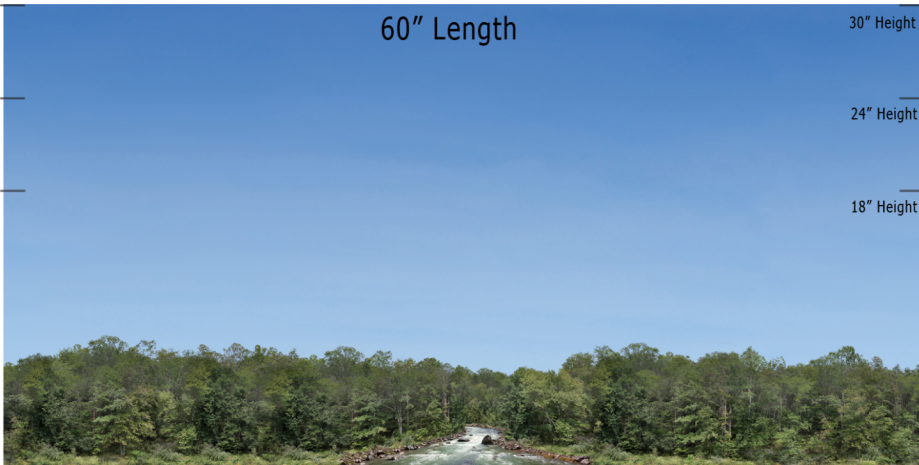

**BSV 08C - Rushing Stream - Blue Sky Valley Series Repeater**  
**O Scale 1:48**

96" Length

30" Height

24" Height

18" Height

60" Length

30" Height

24" Height

18" Height

48" Length

30" Height

24" Height

18" Height

**Printable Sample Previews**  
**for 8.5" x 11 plain paper**

Printable samples for each style are created to cut out and give you the chance to model your backdrop before purchase. Mix and match with others in the same series, or use transition preview samples to move to another series or other available prints. All preview images on this page share the max standard 30" height. Cut your samples to desired heights if needed for visualization.

**BSV 08C - Rushing Stream - Blue Sky Valley Series Repeater**  
**HO Scale 1:87**

96" Length

30" Height

24" Height

18" Height

60" Length

30" Height

24" Height

**BSV 08C - Rushing Stream - Blue Sky Valley Series Repeater**  
**N Scale 1:160**

**Printable Sample Previews**  
**for 8.5" x 11 plain paper**

Printable samples for each style are created to cut out and give you the chance to model your backdrop before purchase. Mix and match with others in the same series, or use transition preview samples to move to another series or other available prints. All preview images on this page share the max standard 30" height. Cut your samples to desired heights if needed for visualization.