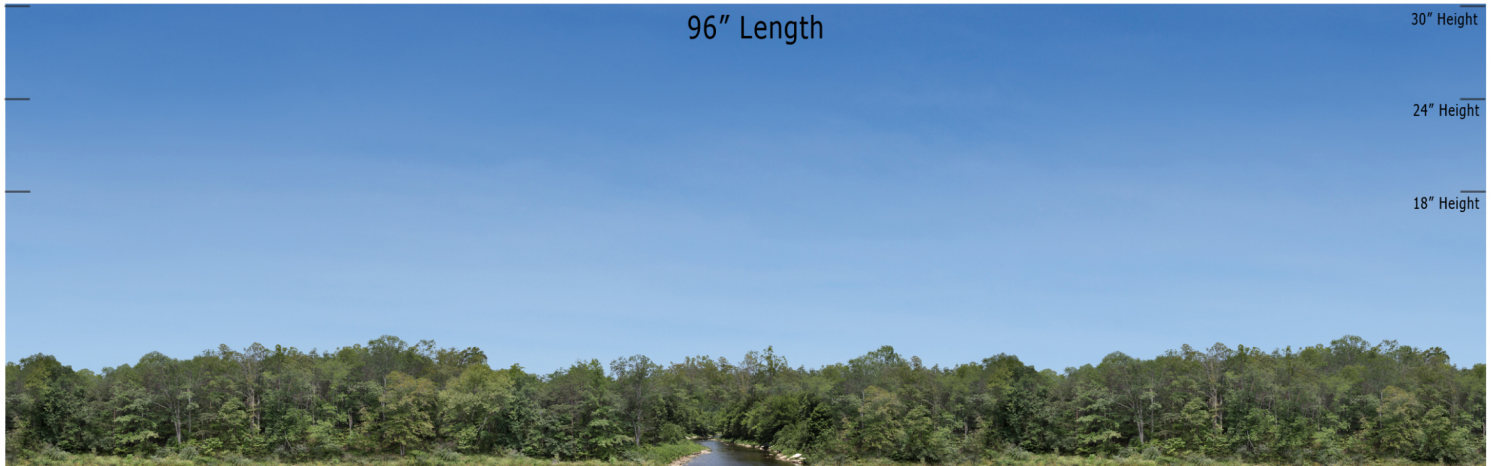

Blue Sky Valley Series - BSV-08 - Repeater
O SCALE 1:48

**Printable Sample Previews
for 8.5" x 11 plain paper**

Printable samples for each style are created to cut out and give you the chance to model your backdrop before purchase. Mix and match with others in the same series, or use transition preview samples to move to another series or other available prints. All preview images on this page share the max standard 30" height. Cut your samples to desired heights if needed for visualization.

Blue Sky Valley Series - BSV-08 - Repeater
HO SCALE 1:87

**Printable Sample Previews
for 8.5" x 11 plain paper**

Printable samples for each style are created to cut out and give you the chance to model your backdrop before purchase. Mix and match with others in the same series, or use transition preview samples to move to another series or other available prints. All preview images on this page share the max standard 30" height. Cut your samples to desired heights if needed for visualization.

Blue Sky Valley Series - BSV-08 - Repeater
N SCALE 1:160

**Printable Sample Previews
for 8.5" x 11 plain paper**

Printable samples for each style are created to cut out and give you the chance to model your backdrop before purchase. Mix and match with others in the same series, or use transition preview samples to move to another series or other available prints. All preview images on this page share the max standard 30" height. Cut your samples to desired heights if needed for visualization.