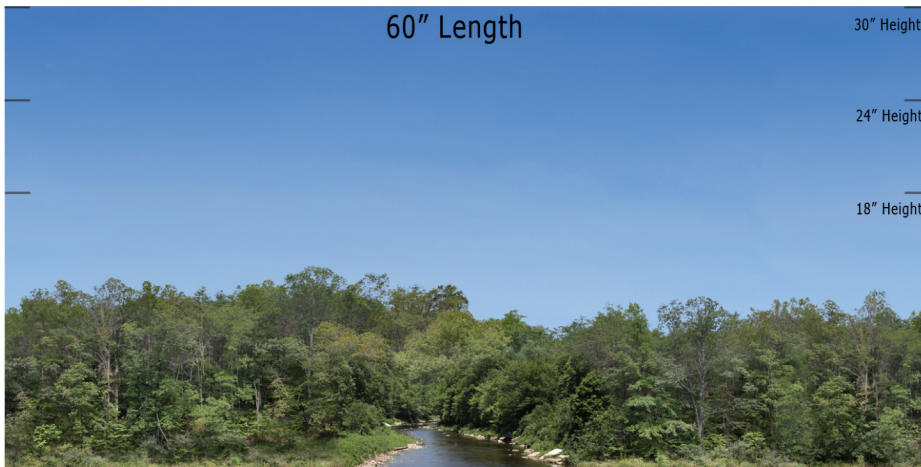

Blue Sky Valley Series - BSV-08 - Repeater
O SCALE 1:48

**Printable Sample Previews
for 8.5" x 11 plain paper**

Printable samples for each style are created to cut out and give you the chance to model your backdrop before purchase. Mix and match with others in the same series, or use transition preview samples to move to another series or other available prints. All preview images on this page share the max standard 30" height. Cut your samples to desired heights if needed for visualization.

Blue Sky Valley Series - BSV-08 - Repeater
HO SCALE 1:87

**Printable Sample Previews
for 8.5" x 11 plain paper**

Printable samples for each style are created to cut out and give you the chance to model your backdrop before purchase. Mix and match with others in the same series, or use transition preview samples to move to another series or other available prints. All preview images on this page share the max standard 30" height. Cut your samples to desired heights if needed for visualization.

Blue Sky Valley Series - BSV-08 - Repeater
N SCALE 1:160

**Printable Sample Previews
for 8.5" x 11 plain paper**

Printable samples for each style are created to cut out and give you the chance to model your backdrop before purchase. Mix and match with others in the same series, or use transition preview samples to move to another series or other available prints. All preview images on this page share the max standard 30" height. Cut your samples to desired heights if needed for visualization.