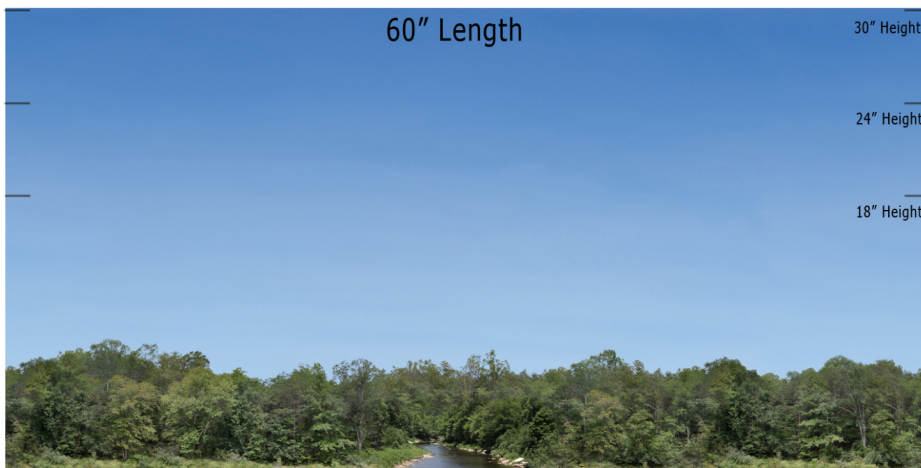

Blue Sky Valley Series - BSV-08 - Repeater
O SCALE 1:48

**Printable Sample Previews
for 8.5" x 11 plain paper**

Printable samples for each style are created to cut out and give you the chance to model your backdrop before purchase. Mix and match with others in the same series, or use transition preview samples to move to another series or other available prints. All preview images on this page share the max standard 30" height. Cut your samples to desired heights if needed for visualization.

Blue Sky Valley Series - BSV-08 - Repeater
HO SCALE 1:87

**Printable Sample Previews
for 8.5" x 11 plain paper**

Printable samples for each style are created to cut out and give you the chance to model your backdrop before purchase. Mix and match with others in the same series, or use transition preview samples to move to another series or other available prints. All preview images on this page share the max standard 30" height. Cut your samples to desired heights if needed for visualization.

Blue Sky Valley Series - BSV-08 - Repeater
N SCALE 1:160

**Printable Sample Previews
for 8.5" x 11 plain paper**

Printable samples for each style are created to cut out and give you the chance to model your backdrop before purchase. Mix and match with others in the same series, or use transition preview samples to move to another series or other available prints. All preview images on this page share the max standard 30" height. Cut your samples to desired heights if needed for visualization.