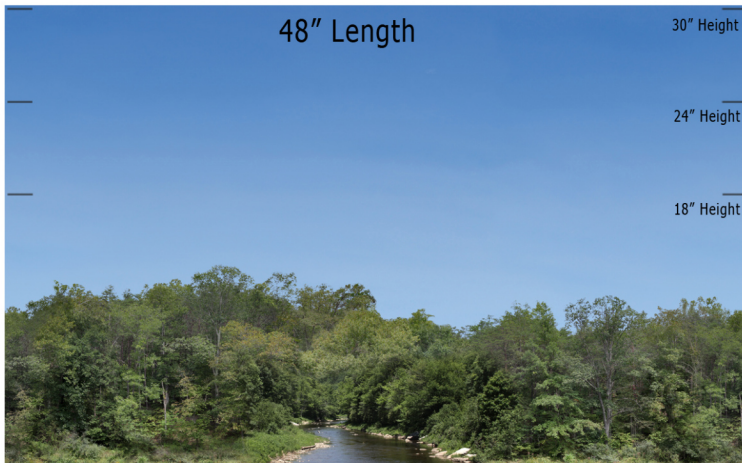

Blue Sky Valley Series - BSV-08 - Repeater
O SCALE 1:48

**Printable Sample Previews
for 8.5" x 11 plain paper**

Printable samples for each style are created to cut out and give you the chance to model your backdrop before purchase. Mix and match with others in the same series, or use transition preview samples to move to another series or other available prints. All preview images on this page share the max standard 30" height. Cut your samples to desired heights if needed for visualization.

Blue Sky Valley Series - BSV-08 - Repeater
HO SCALE 1:87

**Printable Sample Previews
for 8.5" x 11 plain paper**

Printable samples for each style are created to cut out and give you the chance to model your backdrop before purchase. Mix and match with others in the same series, or use transition preview samples to move to another series or other available prints. All preview images on this page share the max standard 30" height. Cut your samples to desired heights if needed for visualization.

Blue Sky Valley Series - BSV-08 - Repeater
N SCALE 1:160

**Printable Sample Previews
for 8.5" x 11 plain paper**

Printable samples for each style are created to cut out and give you the chance to model your backdrop before purchase. Mix and match with others in the same series, or use transition preview samples to move to another series or other available prints. All preview images on this page share the max standard 30" height. Cut your samples to desired heights if needed for visualization.