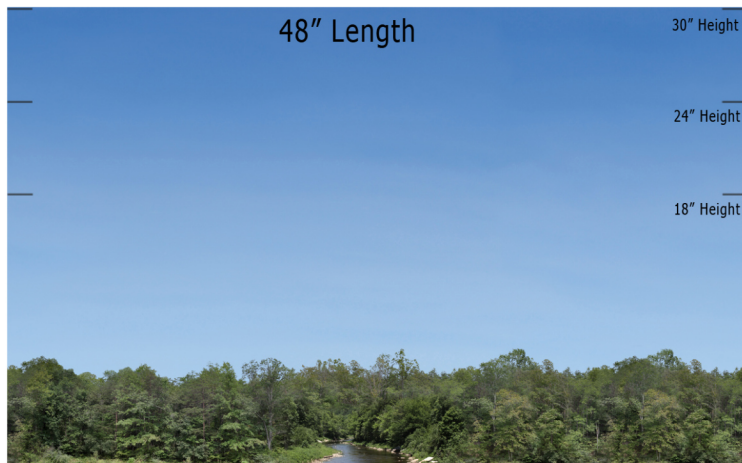

Blue Sky Valley Series - BSV-08 - Repeater
O SCALE 1:48

**Printable Sample Previews
for 8.5" x 11 plain paper**

Printable samples for each style are created to cut out and give you the chance to model your backdrop before purchase. Mix and match with others in the same series, or use transition preview samples to move to another series or other available prints. All preview images on this page share the max standard 30" height. Cut your samples to desired heights if needed for visualization.

Blue Sky Valley Series - BSV-08 - Repeater
HO SCALE 1:87

**Printable Sample Previews
for 8.5" x 11 plain paper**

Printable samples for each style are created to cut out and give you the chance to model your backdrop before purchase. Mix and match with others in the same series, or use transition preview samples to move to another series or other available prints. All preview images on this page share the max standard 30" height. Cut your samples to desired heights if needed for visualization.

Blue Sky Valley Series - BSV-08 - Repeater
N SCALE 1:160

**Printable Sample Previews
for 8.5" x 11 plain paper**

Printable samples for each style are created to cut out and give you the chance to model your backdrop before purchase. Mix and match with others in the same series, or use transition preview samples to move to another series or other available prints. All preview images on this page share the max standard 30" height. Cut your samples to desired heights if needed for visualization.