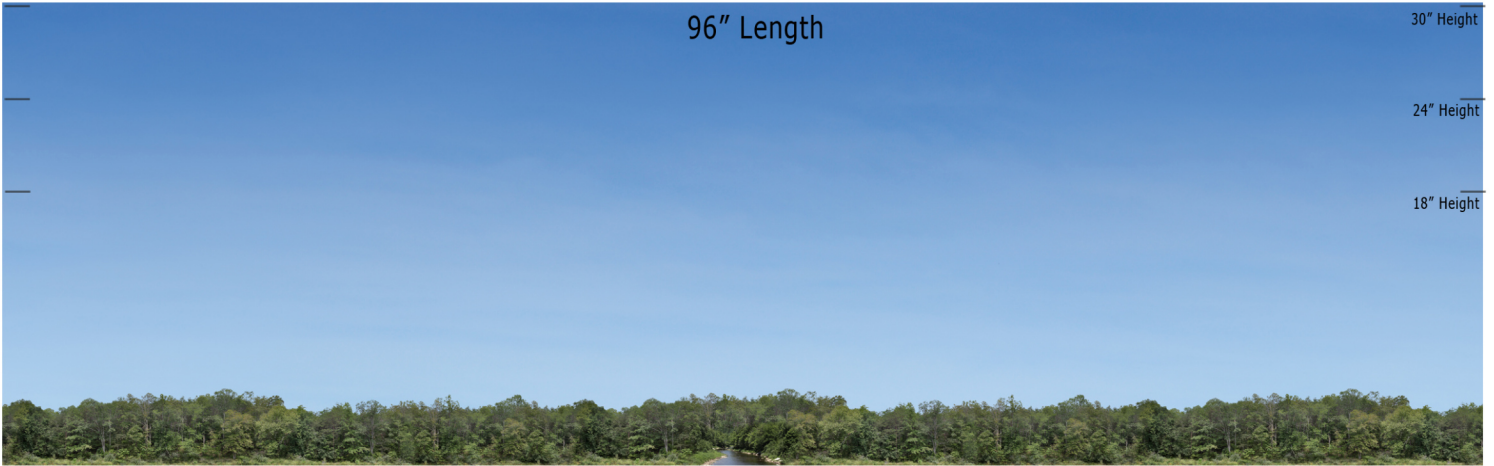

Blue Sky Valley Series - BSV-08 - Repeater
O SCALE 1:48

**Printable Sample Previews
for 8.5" x 11 plain paper**

Printable samples for each style are created to cut out and give you the chance to model your backdrop before purchase. Mix and match with others in the same series, or use transition preview samples to move to another series or other available prints. All preview images on this page share the max standard 30" height. Cut your samples to desired heights if needed for visualization.

Blue Sky Valley Series - BSV-08 - Repeater
HO SCALE 1:87

**Printable Sample Previews
for 8.5" x 11 plain paper**

Printable samples for each style are created to cut out and give you the chance to model your backdrop before purchase. Mix and match with others in the same series, or use transition preview samples to move to another series or other available prints. All preview images on this page share the max standard 30" height. Cut your samples to desired heights if needed for visualization.

Blue Sky Valley Series - BSV-08 - Repeater
N SCALE 1:160

**Printable Sample Previews
for 8.5" x 11 plain paper**

Printable samples for each style are created to cut out and give you the chance to model your backdrop before purchase. Mix and match with others in the same series, or use transition preview samples to move to another series or other available prints. All preview images on this page share the max standard 30" height. Cut your samples to desired heights if needed for visualization.