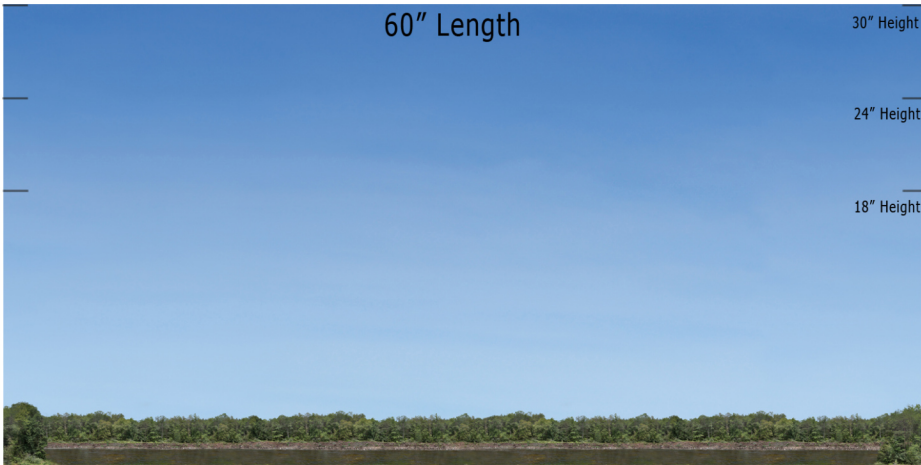

Blue Sky Valley Series - BSV-09 - Repeater  
O SCALE 1:48

**Printable Sample Previews  
for 8.5" x 11 plain paper**

Printable samples for each style are created to cut out and give you the chance to model your backdrop before purchase. Mix and match with others in the same series, or use transition preview samples to move to another series or other available prints. All preview images on this page share the max standard 30" height. Cut your samples to desired heights if needed for visualization.

Blue Sky Valley Series - BSV-09 - Repeater  
HO SCALE 1:87

**Printable Sample Previews  
for 8.5" x 11 plain paper**

Printable samples for each style are created to cut out and give you the chance to model your backdrop before purchase. Mix and match with others in the same series, or use transition preview samples to move to another series or other available prints. All preview images on this page share the max standard 30" height. Cut your samples to desired heights if needed for visualization.

Blue Sky Valley Series - BSV-09 - Repeater  
N SCALE 1:160

**Printable Sample Previews  
for 8.5" x 11 plain paper**

Printable samples for each style are created to cut out and give you the chance to model your backdrop before purchase. Mix and match with others in the same series, or use transition preview samples to move to another series or other available prints. All preview images on this page share the max standard 30" height. Cut your samples to desired heights if needed for visualization.