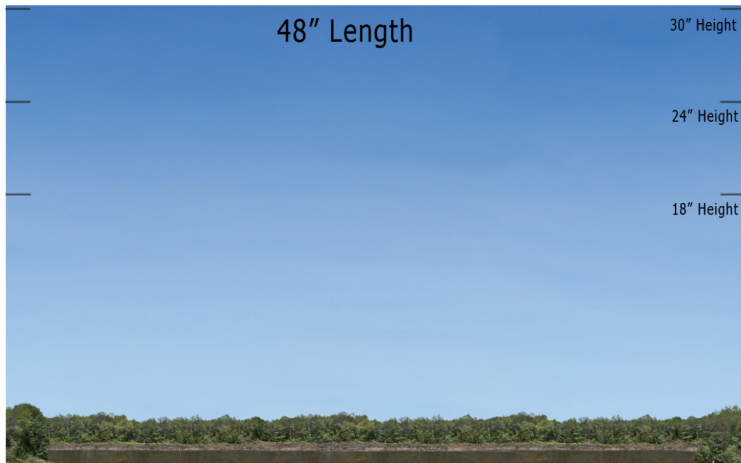

Blue Sky Valley Series - BSV-09 - Repeater  
O SCALE 1:48

**Printable Sample Previews  
for 8.5" x 11 plain paper**

Printable samples for each style are created to cut out and give you the chance to model your backdrop before purchase. Mix and match with others in the same series, or use transition preview samples to move to another series or other available prints. All preview images on this page share the max standard 30" height. Cut your samples to desired heights if needed for visualization.

Blue Sky Valley Series - BSV-09 - Repeater  
HO SCALE 1:87

**Printable Sample Previews  
for 8.5" x 11 plain paper**

Printable samples for each style are created to cut out and give you the chance to model your backdrop before purchase. Mix and match with others in the same series, or use transition preview samples to move to another series or other available prints. All preview images on this page share the max standard 30" height. Cut your samples to desired heights if needed for visualization.

Blue Sky Valley Series - BSV-09 - Repeater  
N SCALE 1:160

**Printable Sample Previews  
for 8.5" x 11 plain paper**

Printable samples for each style are created to cut out and give you the chance to model your backdrop before purchase. Mix and match with others in the same series, or use transition preview samples to move to another series or other available prints. All preview images on this page share the max standard 30" height. Cut your samples to desired heights if needed for visualization.