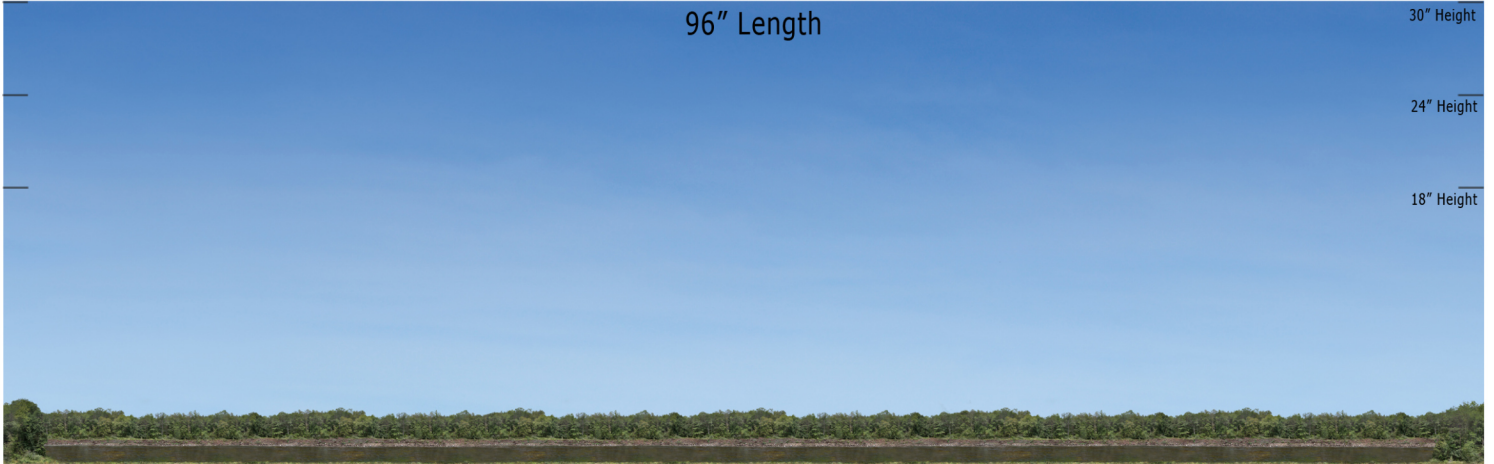

Blue Sky Valley Series - BSV-09 - Repeater  
O SCALE 1:48

**Printable Sample Previews  
for 8.5" x 11 plain paper**

Printable samples for each style are created to cut out and give you the chance to model your backdrop before purchase. Mix and match with others in the same series, or use transition preview samples to move to another series or other available prints. All preview images on this page share the max standard 30" height. Cut your samples to desired heights if needed for visualization.

Blue Sky Valley Series - BSV-09 - Repeater  
HO SCALE 1:87

**Printable Sample Previews  
for 8.5" x 11 plain paper**

Printable samples for each style are created to cut out and give you the chance to model your backdrop before purchase. Mix and match with others in the same series, or use transition preview samples to move to another series or other available prints. All preview images on this page share the max standard 30" height. Cut your samples to desired heights if needed for visualization.

Blue Sky Valley Series - BSV-09 - Repeater  
N SCALE 1:160

**Printable Sample Previews  
for 8.5" x 11 plain paper**

Printable samples for each style are created to cut out and give you the chance to model your backdrop before purchase. Mix and match with others in the same series, or use transition preview samples to move to another series or other available prints. All preview images on this page share the max standard 30" height. Cut your samples to desired heights if needed for visualization.