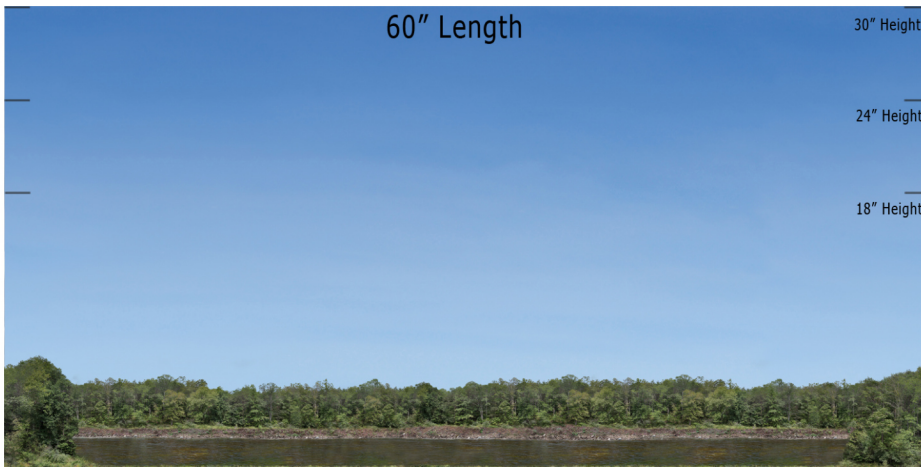

Blue Sky Valley Series - BSV-09 - Repeater  
O SCALE 1:48

**Printable Sample Previews  
for 8.5" x 11 plain paper**

Printable samples for each style are created to cut out and give you the chance to model your backdrop before purchase. Mix and match with others in the same series, or use transition preview samples to move to another series or other available prints. All preview images on this page share the max standard 30" height. Cut your samples to desired heights if needed for visualization.

Blue Sky Valley Series - BSV-09 - Repeater  
HO SCALE 1:87

**Printable Sample Previews  
for 8.5" x 11 plain paper**

Printable samples for each style are created to cut out and give you the chance to model your backdrop before purchase. Mix and match with others in the same series, or use transition preview samples to move to another series or other available prints. All preview images on this page share the max standard 30" height. Cut your samples to desired heights if needed for visualization.

Blue Sky Valley Series - BSV-09 - Repeater  
N SCALE 1:160

**Printable Sample Previews  
for 8.5" x 11 plain paper**

Printable samples for each style are created to cut out and give you the chance to model your backdrop before purchase. Mix and match with others in the same series, or use transition preview samples to move to another series or other available prints. All preview images on this page share the max standard 30" height. Cut your samples to desired heights if needed for visualization.