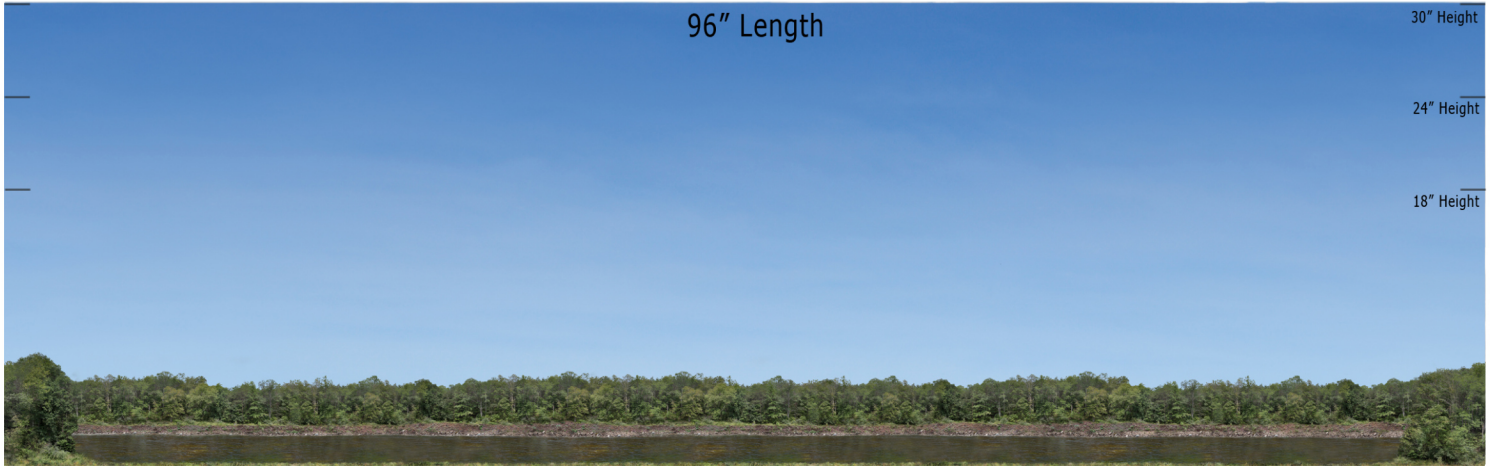

Blue Sky Valley Series - BSV-09 - Repeater  
O SCALE 1:48

**Printable Sample Previews  
for 8.5" x 11 plain paper**

Printable samples for each style are created to cut out and give you the chance to model your backdrop before purchase. Mix and match with others in the same series, or use transition preview samples to move to another series or other available prints. All preview images on this page share the max standard 30" height. Cut your samples to desired heights if needed for visualization.

Blue Sky Valley Series - BSV-09 - Repeater  
HO SCALE 1:87

**Printable Sample Previews  
for 8.5" x 11 plain paper**

Printable samples for each style are created to cut out and give you the chance to model your backdrop before purchase. Mix and match with others in the same series, or use transition preview samples to move to another series or other available prints. All preview images on this page share the max standard 30" height. Cut your samples to desired heights if needed for visualization.

Blue Sky Valley Series - BSV-09 - Repeater  
N SCALE 1:160

**Printable Sample Previews  
for 8.5" x 11 plain paper**

Printable samples for each style are created to cut out and give you the chance to model your backdrop before purchase. Mix and match with others in the same series, or use transition preview samples to move to another series or other available prints. All preview images on this page share the max standard 30" height. Cut your samples to desired heights if needed for visualization.