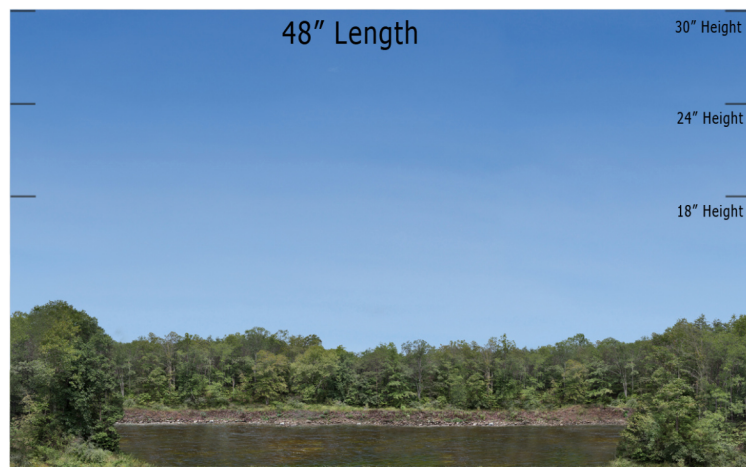

Blue Sky Valley Series - BSV-09 - Repeater  
O SCALE 1:48

**Printable Sample Previews  
for 8.5" x 11 plain paper**

Printable samples for each style are created to cut out and give you the chance to model your backdrop before purchase. Mix and match with others in the same series, or use transition preview samples to move to another series or other available prints. All preview images on this page share the max standard 30" height. Cut your samples to desired heights if needed for visualization.

Blue Sky Valley Series - BSV-09 - Repeater  
HO SCALE 1:87

**Printable Sample Previews  
for 8.5" x 11 plain paper**

Printable samples for each style are created to cut out and give you the chance to model your backdrop before purchase. Mix and match with others in the same series, or use transition preview samples to move to another series or other available prints. All preview images on this page share the max standard 30" height. Cut your samples to desired heights if needed for visualization.

Blue Sky Valley Series - BSV-09 - Repeater  
N SCALE 1:160

**Printable Sample Previews  
for 8.5" x 11 plain paper**

Printable samples for each style are created to cut out and give you the chance to model your backdrop before purchase. Mix and match with others in the same series, or use transition preview samples to move to another series or other available prints. All preview images on this page share the max standard 30" height. Cut your samples to desired heights if needed for visualization.