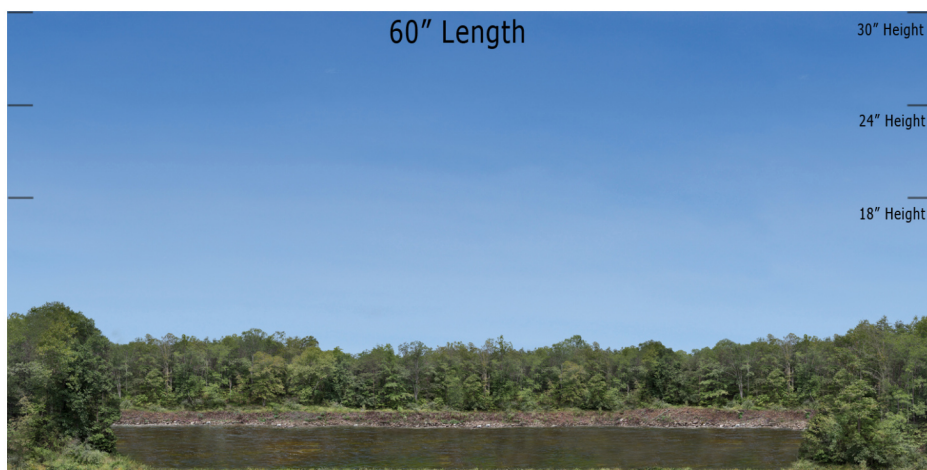

Blue Sky Valley Series - BSV-09 - Repeater  
O SCALE 1:48

**Printable Sample Previews  
for 8.5" x 11 plain paper**

Printable samples for each style are created to cut out and give you the chance to model your backdrop before purchase. Mix and match with others in the same series, or use transition preview samples to move to another series or other available prints. All preview images on this page share the max standard 30" height. Cut your samples to desired heights if needed for visualization.

Blue Sky Valley Series - BSV-09 - Repeater  
HO SCALE 1:87

**Printable Sample Previews  
for 8.5" x 11 plain paper**

Printable samples for each style are created to cut out and give you the chance to model your backdrop before purchase. Mix and match with others in the same series, or use transition preview samples to move to another series or other available prints. All preview images on this page share the max standard 30" height. Cut your samples to desired heights if needed for visualization.

Blue Sky Valley Series - BSV-09 - Repeater  
N SCALE 1:160

**Printable Sample Previews  
for 8.5" x 11 plain paper**

Printable samples for each style are created to cut out and give you the chance to model your backdrop before purchase. Mix and match with others in the same series, or use transition preview samples to move to another series or other available prints. All preview images on this page share the max standard 30" height. Cut your samples to desired heights if needed for visualization.