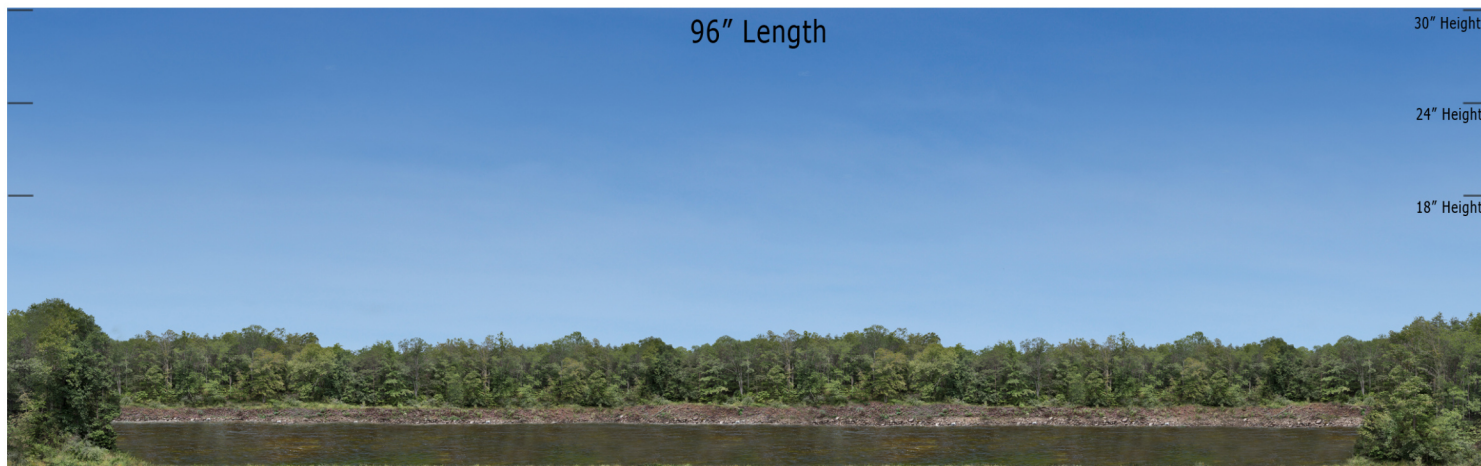

Blue Sky Valley Series - BSV-09 - Repeater  
O SCALE 1:48

**Printable Sample Previews  
for 8.5" x 11 plain paper**

Printable samples for each style are created to cut out and give you the chance to model your backdrop before purchase. Mix and match with others in the same series, or use transition preview samples to move to another series or other available prints. All preview images on this page share the max standard 30" height. Cut your samples to desired heights if needed for visualization.

Blue Sky Valley Series - BSV-09 - Repeater  
HO SCALE 1:87

**Printable Sample Previews  
for 8.5" x 11 plain paper**

Printable samples for each style are created to cut out and give you the chance to model your backdrop before purchase. Mix and match with others in the same series, or use transition preview samples to move to another series or other available prints. All preview images on this page share the max standard 30" height. Cut your samples to desired heights if needed for visualization.

Blue Sky Valley Series - BSV-09 - Repeater  
N SCALE 1:160

**Printable Sample Previews  
for 8.5" x 11 plain paper**

Printable samples for each style are created to cut out and give you the chance to model your backdrop before purchase. Mix and match with others in the same series, or use transition preview samples to move to another series or other available prints. All preview images on this page share the max standard 30" height. Cut your samples to desired heights if needed for visualization.