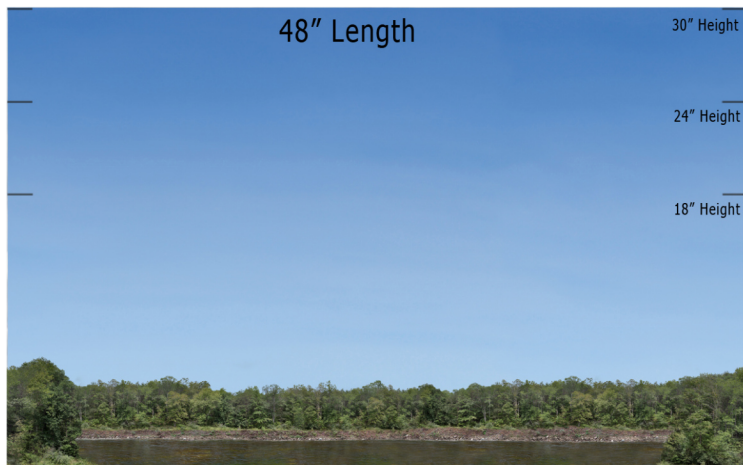

Blue Sky Valley Series - BSV-09 - Repeater  
O SCALE 1:48

**Printable Sample Previews  
for 8.5" x 11 plain paper**

Printable samples for each style are created to cut out and give you the chance to model your backdrop before purchase. Mix and match with others in the same series, or use transition preview samples to move to another series or other available prints. All preview images on this page share the max standard 30" height. Cut your samples to desired heights if needed for visualization.

Blue Sky Valley Series - BSV-09 - Repeater  
HO SCALE 1:87

**Printable Sample Previews  
for 8.5" x 11 plain paper**

Printable samples for each style are created to cut out and give you the chance to model your backdrop before purchase. Mix and match with others in the same series, or use transition preview samples to move to another series or other available prints. All preview images on this page share the max standard 30" height. Cut your samples to desired heights if needed for visualization.

Blue Sky Valley Series - BSV-09 - Repeater  
N SCALE 1:160

**Printable Sample Previews  
for 8.5" x 11 plain paper**

Printable samples for each style are created to cut out and give you the chance to model your backdrop before purchase. Mix and match with others in the same series, or use transition preview samples to move to another series or other available prints. All preview images on this page share the max standard 30" height. Cut your samples to desired heights if needed for visualization.