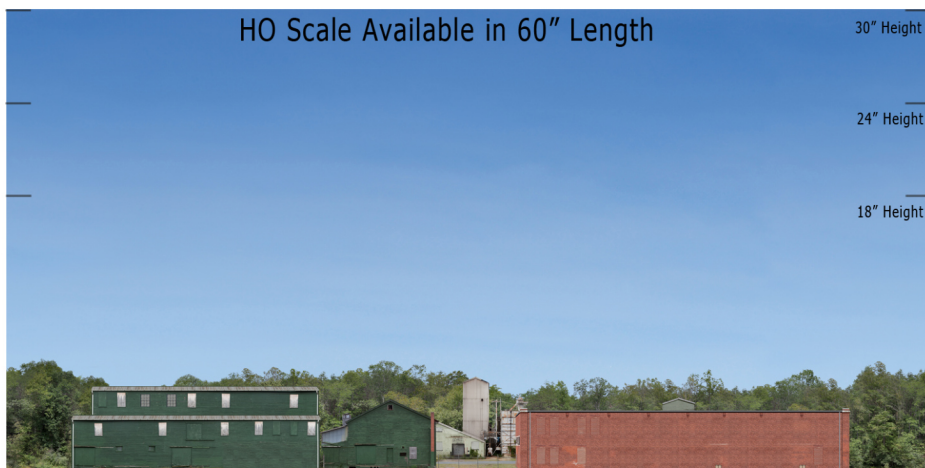

BSV-13 Outskirts 4 - Blue Sky Valley Series Repeater
O SCALE 1:48, HO 1:87 & N 1:160

O Scale Available in 96" Length

HO Scale Available in 60" Length

N Scale 1: 160 Available in 48" Length

Printable Sample Previews
for 8.5" x 11 plain paper

Printable samples for each style are created to cut out and give you the chance to model your backdrop before purchase. Mix and match with others in the same series, or use transition preview samples to move to another series or other available prints. All preview images on this page share the max standard 30" height. Cut your samples to desired heights if needed for visualization.