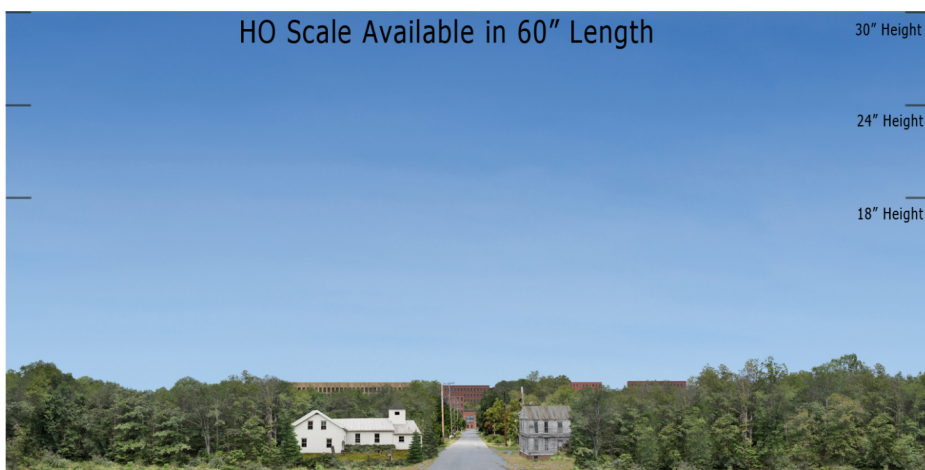

**BSV-15 Maple Avenue - Blue Sky Valley Series Repeater**  
**O SCALE 1:48, HO 1:87 & N 1:160**

O Scale Available in 96" Length

HO Scale Available in 60" Length

N Scale 1: 160 Available in 48" Length

**Printable Sample Previews**  
**for 8.5" x 11 plain paper**

Printable samples for each style are created to cut out and give you the chance to model your backdrop before purchase. Mix and match with others in the same series, or use transition preview samples to move to another series or other available prints. All preview images on this page share the max standard 30" height. Cut your samples to desired heights if needed for visualization.