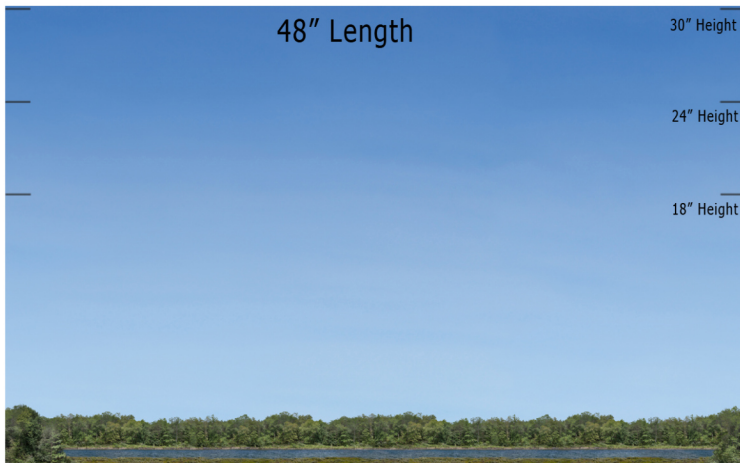

Blue Sky Valley Series - BSV-16 - Repeater

O SCALE 1:48

**Printable Sample Previews
for 8.5" x 11 plain paper**

Printable samples for each style are created to cut out and give you the chance to model your backdrop before purchase. Mix and match with others in the same series, or use transition preview samples to move to another series or other available prints. All preview images on this page share the max standard 30" height. Cut your samples to desired heights if needed for visualization.

Blue Sky Valley Series - BSV-16 - Repeater
HO SCALE 1:87

**Printable Sample Previews
for 8.5" x 11 plain paper**

Printable samples for each style are created to cut out and give you the chance to model your backdrop before purchase. Mix and match with others in the same series, or use transition preview samples to move to another series or other available prints. All preview images on this page share the max standard 30" height. Cut your samples to desired heights if needed for visualization.

Blue Sky Valley Series - BSV-16 - Repeater
N SCALE 1:160

**Printable Sample Previews
for 8.5" x 11 plain paper**

Printable samples for each style are created to cut out and give you the chance to model your backdrop before purchase. Mix and match with others in the same series, or use transition preview samples to move to another series or other available prints. All preview images on this page share the max standard 30" height. Cut your samples to desired heights if needed for visualization.