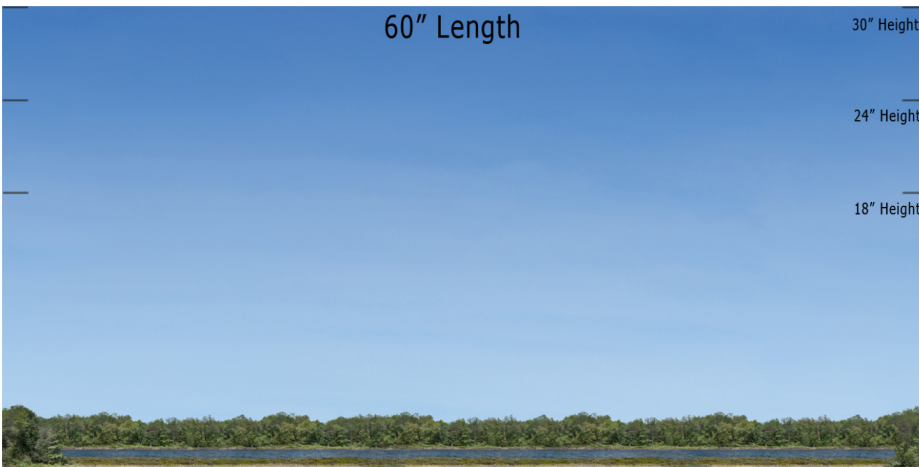

Blue Sky Valley Series - BSV-16 - Repeater

O SCALE 1:48

**Printable Sample Previews
for 8.5" x 11 plain paper**

Printable samples for each style are created to cut out and give you the chance to model your backdrop before purchase. Mix and match with others in the same series, or use transition preview samples to move to another series or other available prints. All preview images on this page share the max standard 30" height. Cut your samples to desired heights if needed for visualization.

Blue Sky Valley Series - BSV-16 - Repeater
HO SCALE 1:87

**Printable Sample Previews
for 8.5" x 11 plain paper**

Printable samples for each style are created to cut out and give you the chance to model your backdrop before purchase. Mix and match with others in the same series, or use transition preview samples to move to another series or other available prints. All preview images on this page share the max standard 30" height. Cut your samples to desired heights if needed for visualization.

Blue Sky Valley Series - BSV-16 - Repeater
N SCALE 1:160

**Printable Sample Previews
for 8.5" x 11 plain paper**

Printable samples for each style are created to cut out and give you the chance to model your backdrop before purchase. Mix and match with others in the same series, or use transition preview samples to move to another series or other available prints. All preview images on this page share the max standard 30" height. Cut your samples to desired heights if needed for visualization.