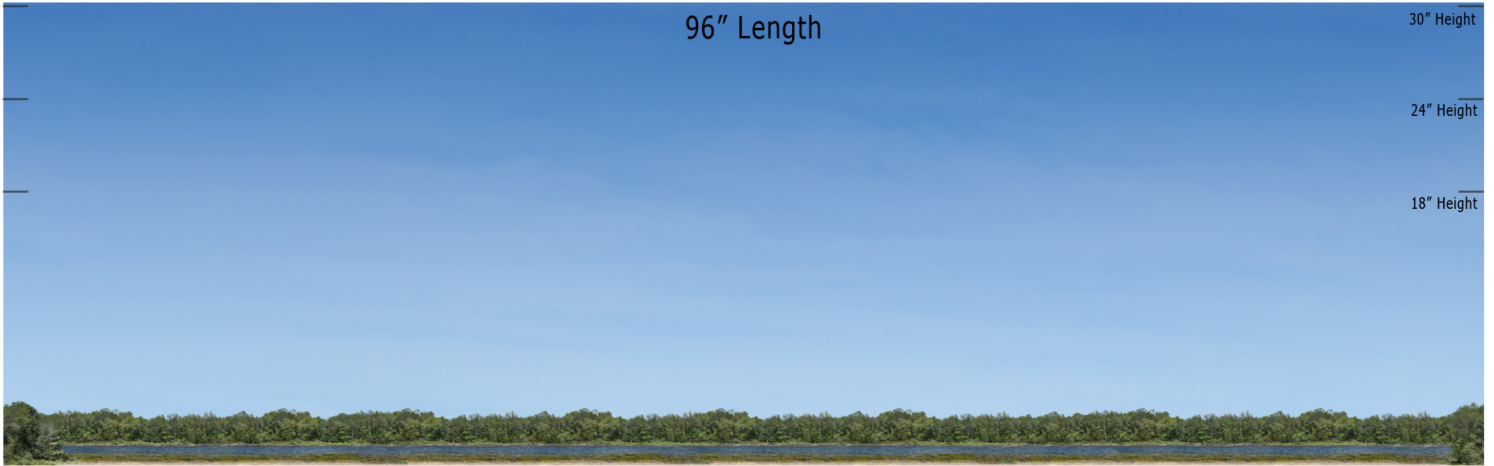

Blue Sky Valley Series - BSV-16 - Repeater

O SCALE 1:48

**Printable Sample Previews
for 8.5" x 11 plain paper**

Printable samples for each style are created to cut out and give you the chance to model your backdrop before purchase. Mix and match with others in the same series, or use transition preview samples to move to another series or other available prints. All preview images on this page share the max standard 30" height. Cut your samples to desired heights if needed for visualization.

Blue Sky Valley Series - BSV-16 - Repeater
HO SCALE 1:87

**Printable Sample Previews
for 8.5" x 11 plain paper**

Printable samples for each style are created to cut out and give you the chance to model your backdrop before purchase. Mix and match with others in the same series, or use transition preview samples to move to another series or other available prints. All preview images on this page share the max standard 30" height. Cut your samples to desired heights if needed for visualization.

Blue Sky Valley Series - BSV-16 - Repeater
N SCALE 1:160

**Printable Sample Previews
for 8.5" x 11 plain paper**

Printable samples for each style are created to cut out and give you the chance to model your backdrop before purchase. Mix and match with others in the same series, or use transition preview samples to move to another series or other available prints. All preview images on this page share the max standard 30" height. Cut your samples to desired heights if needed for visualization.