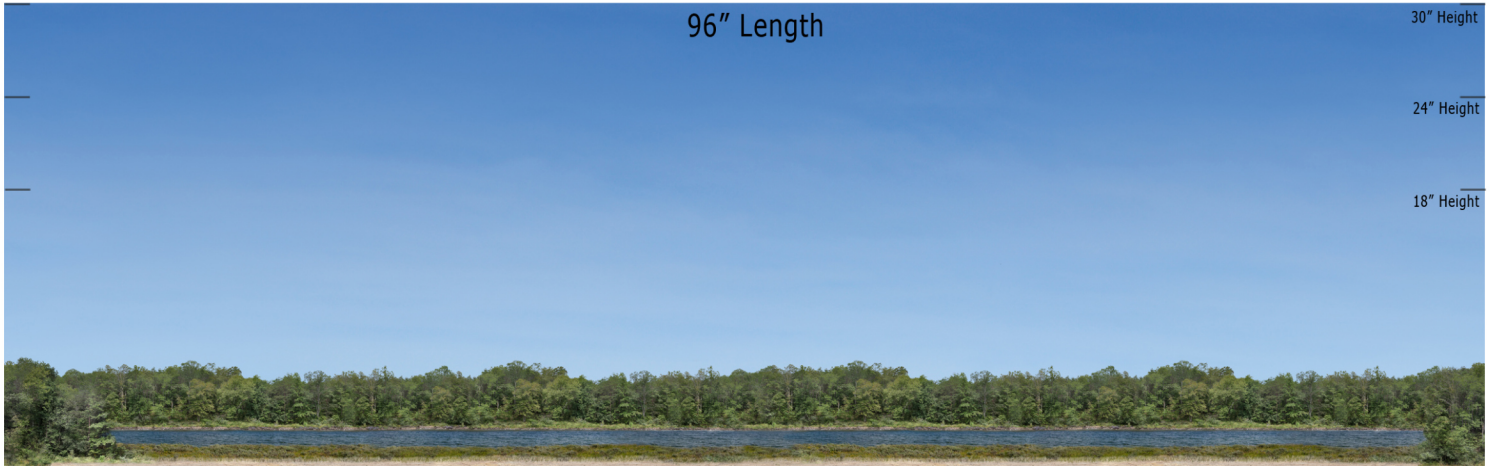

Blue Sky Valley Series - BSV-16 - Repeater

O SCALE 1:48

**Printable Sample Previews
for 8.5" x 11 plain paper**

Printable samples for each style are created to cut out and give you the chance to model your backdrop before purchase. Mix and match with others in the same series, or use transition preview samples to move to another series or other available prints. All preview images on this page share the max standard 30" height. Cut your samples to desired heights if needed for visualization.

Blue Sky Valley Series - BSV-16 - Repeater
HO SCALE 1:87

**Printable Sample Previews
for 8.5" x 11 plain paper**

Printable samples for each style are created to cut out and give you the chance to model your backdrop before purchase. Mix and match with others in the same series, or use transition preview samples to move to another series or other available prints. All preview images on this page share the max standard 30" height. Cut your samples to desired heights if needed for visualization.

Blue Sky Valley Series - BSV-16 - Repeater
N SCALE 1:160

**Printable Sample Previews
for 8.5" x 11 plain paper**

Printable samples for each style are created to cut out and give you the chance to model your backdrop before purchase. Mix and match with others in the same series, or use transition preview samples to move to another series or other available prints. All preview images on this page share the max standard 30" height. Cut your samples to desired heights if needed for visualization.