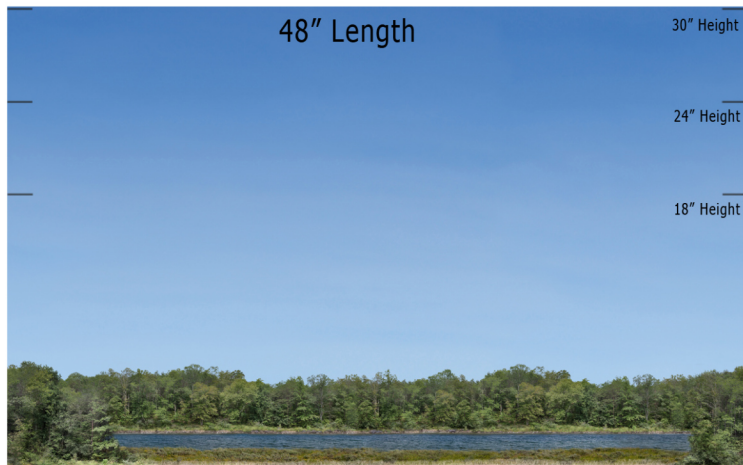

Blue Sky Valley Series - BSV-16 - Repeater

O SCALE 1:48

**Printable Sample Previews
for 8.5" x 11 plain paper**

Printable samples for each style are created to cut out and give you the chance to model your backdrop before purchase. Mix and match with others in the same series, or use transition preview samples to move to another series or other available prints. All preview images on this page share the max standard 30" height. Cut your samples to desired heights if needed for visualization.

Blue Sky Valley Series - BSV-16 - Repeater
HO SCALE 1:87

**Printable Sample Previews
for 8.5" x 11 plain paper**

Printable samples for each style are created to cut out and give you the chance to model your backdrop before purchase. Mix and match with others in the same series, or use transition preview samples to move to another series or other available prints. All preview images on this page share the max standard 30" height. Cut your samples to desired heights if needed for visualization.

Blue Sky Valley Series - BSV-16 - Repeater
N SCALE 1:160

**Printable Sample Previews
for 8.5" x 11 plain paper**

Printable samples for each style are created to cut out and give you the chance to model your backdrop before purchase. Mix and match with others in the same series, or use transition preview samples to move to another series or other available prints. All preview images on this page share the max standard 30" height. Cut your samples to desired heights if needed for visualization.