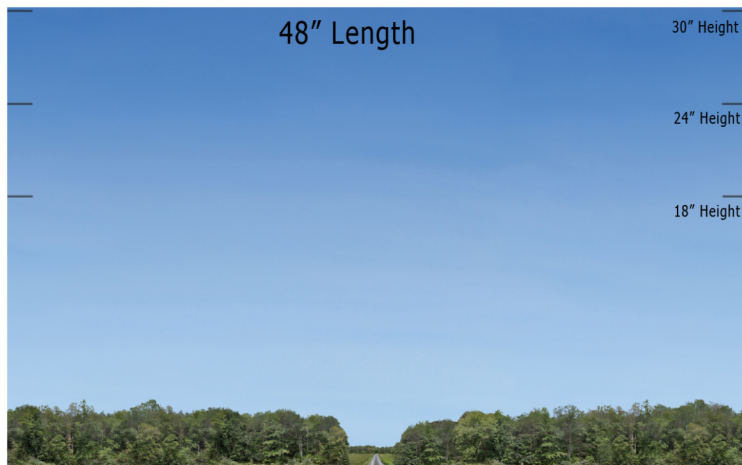

Blue Sky Valley Series - BSV-21 - Repeater  
O SCALE 1:48

**Printable Sample Previews  
for 8.5" x 11 plain paper**

Printable samples for each style are created to cut out and give you the chance to model your backdrop before purchase. Mix and match with others in the same series, or use transition preview samples to move to another series or other available prints. All preview images on this page share the max standard 30" height. Cut your samples to desired heights if needed for visualization.

Blue Sky Valley Series - BSV-21 - Repeater  
HO SCALE 1:87

**Printable Sample Previews  
for 8.5" x 11 plain paper**

Printable samples for each style are created to cut out and give you the chance to model your backdrop before purchase. Mix and match with others in the same series, or use transition preview samples to move to another series or other available prints. All preview images on this page share the max standard 30" height. Cut your samples to desired heights if needed for visualization.

Blue Sky Valley Series - BSV-21 - Repeater  
N SCALE 1:160

**Printable Sample Previews  
for 8.5" x 11 plain paper**

Printable samples for each style are created to cut out and give you the chance to model your backdrop before purchase. Mix and match with others in the same series, or use transition preview samples to move to another series or other available prints. All preview images on this page share the max standard 30" height. Cut your samples to desired heights if needed for visualization.