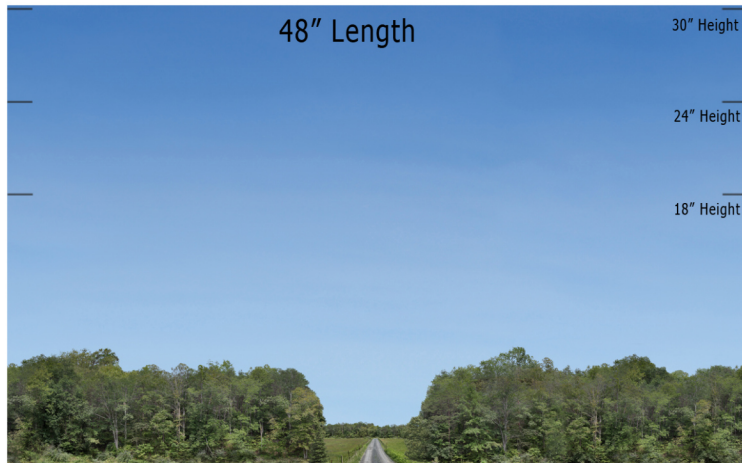

Blue Sky Valley Series - BSV-21 - Repeater  
O SCALE 1:48

**Printable Sample Previews  
for 8.5" x 11 plain paper**

Printable samples for each style are created to cut out and give you the chance to model your backdrop before purchase. Mix and match with others in the same series, or use transition preview samples to move to another series or other available prints. All preview images on this page share the max standard 30" height. Cut your samples to desired heights if needed for visualization.

Blue Sky Valley Series - BSV-21 - Repeater  
HO SCALE 1:87

**Printable Sample Previews  
for 8.5" x 11 plain paper**

Printable samples for each style are created to cut out and give you the chance to model your backdrop before purchase. Mix and match with others in the same series, or use transition preview samples to move to another series or other available prints. All preview images on this page share the max standard 30" height. Cut your samples to desired heights if needed for visualization.

Blue Sky Valley Series - BSV-21 - Repeater  
N SCALE 1:160

**Printable Sample Previews  
for 8.5" x 11 plain paper**

Printable samples for each style are created to cut out and give you the chance to model your backdrop before purchase. Mix and match with others in the same series, or use transition preview samples to move to another series or other available prints. All preview images on this page share the max standard 30" height. Cut your samples to desired heights if needed for visualization.