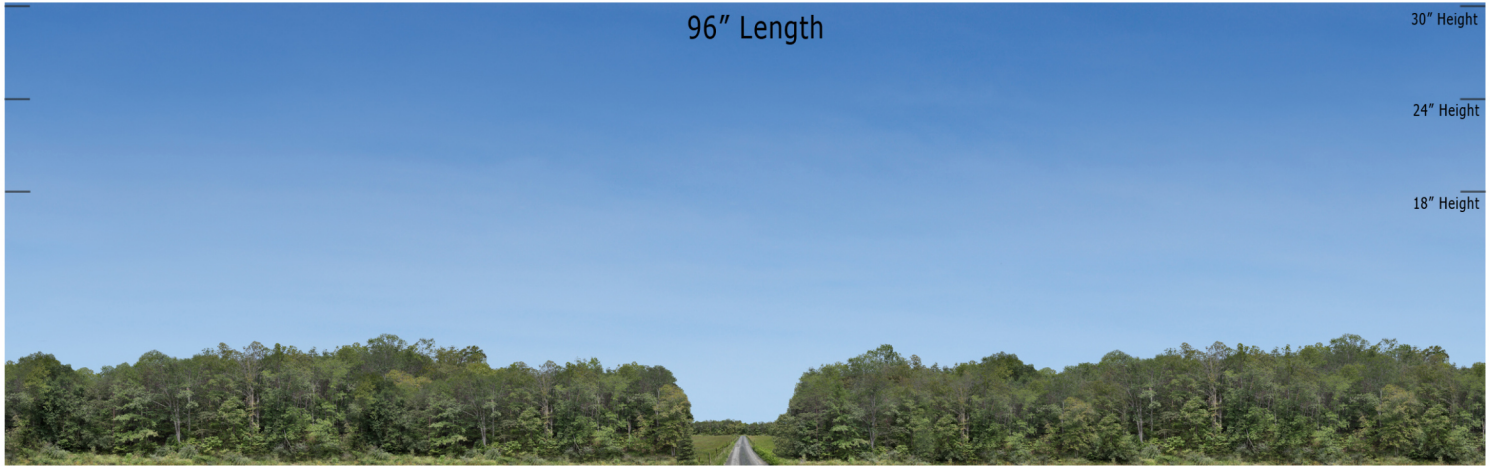

Blue Sky Valley Series - BSV-21 - Repeater  
O SCALE 1:48

**Printable Sample Previews  
for 8.5" x 11 plain paper**

Printable samples for each style are created to cut out and give you the chance to model your backdrop before purchase. Mix and match with others in the same series, or use transition preview samples to move to another series or other available prints. All preview images on this page share the max standard 30" height. Cut your samples to desired heights if needed for visualization.

Blue Sky Valley Series - BSV-21 - Repeater  
HO SCALE 1:87

**Printable Sample Previews  
for 8.5" x 11 plain paper**

Printable samples for each style are created to cut out and give you the chance to model your backdrop before purchase. Mix and match with others in the same series, or use transition preview samples to move to another series or other available prints. All preview images on this page share the max standard 30" height. Cut your samples to desired heights if needed for visualization.

Blue Sky Valley Series - BSV-21 - Repeater  
N SCALE 1:160

**Printable Sample Previews  
for 8.5" x 11 plain paper**

Printable samples for each style are created to cut out and give you the chance to model your backdrop before purchase. Mix and match with others in the same series, or use transition preview samples to move to another series or other available prints. All preview images on this page share the max standard 30" height. Cut your samples to desired heights if needed for visualization.