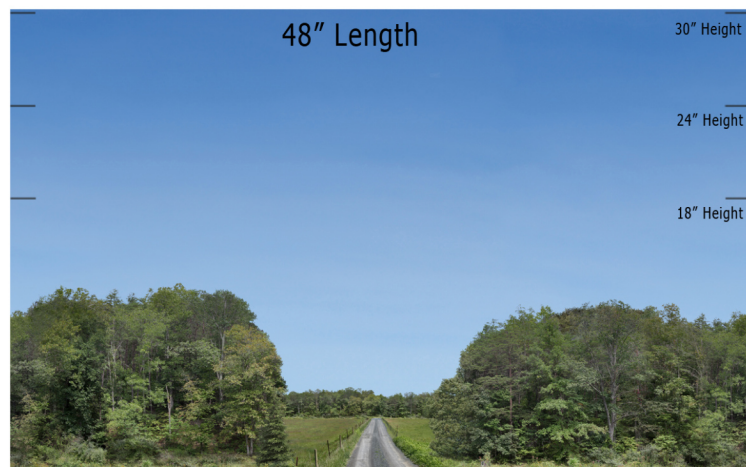

Blue Sky Valley Series - BSV-21 - Repeater  
O SCALE 1:48

**Printable Sample Previews  
for 8.5" x 11 plain paper**

Printable samples for each style are created to cut out and give you the chance to model your backdrop before purchase. Mix and match with others in the same series, or use transition preview samples to move to another series or other available prints. All preview images on this page share the max standard 30" height. Cut your samples to desired heights if needed for visualization.

Blue Sky Valley Series - BSV-21 - Repeater  
HO SCALE 1:87

**Printable Sample Previews  
for 8.5" x 11 plain paper**

Printable samples for each style are created to cut out and give you the chance to model your backdrop before purchase. Mix and match with others in the same series, or use transition preview samples to move to another series or other available prints. All preview images on this page share the max standard 30" height. Cut your samples to desired heights if needed for visualization.

Blue Sky Valley Series - BSV-21 - Repeater  
N SCALE 1:160

**Printable Sample Previews  
for 8.5" x 11 plain paper**

Printable samples for each style are created to cut out and give you the chance to model your backdrop before purchase. Mix and match with others in the same series, or use transition preview samples to move to another series or other available prints. All preview images on this page share the max standard 30" height. Cut your samples to desired heights if needed for visualization.