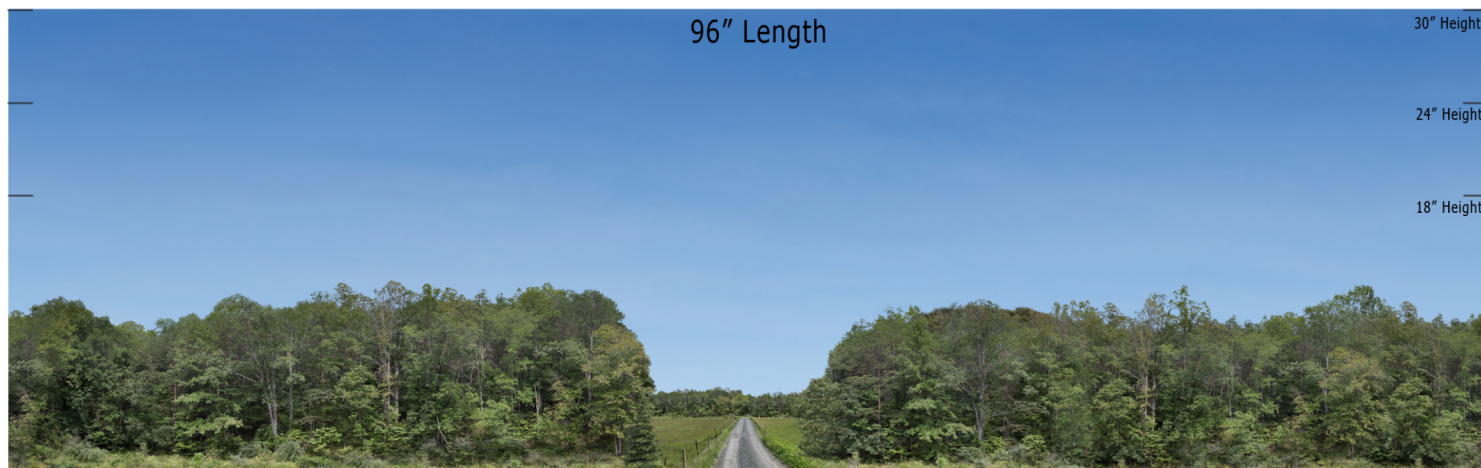

Blue Sky Valley Series - BSV-21 - Repeater  
O SCALE 1:48

**Printable Sample Previews  
for 8.5" x 11 plain paper**

Printable samples for each style are created to cut out and give you the chance to model your backdrop before purchase. Mix and match with others in the same series, or use transition preview samples to move to another series or other available prints. All preview images on this page share the max standard 30" height. Cut your samples to desired heights if needed for visualization.

Blue Sky Valley Series - BSV-21 - Repeater  
HO SCALE 1:87

**Printable Sample Previews  
for 8.5" x 11 plain paper**

Printable samples for each style are created to cut out and give you the chance to model your backdrop before purchase. Mix and match with others in the same series, or use transition preview samples to move to another series or other available prints. All preview images on this page share the max standard 30" height. Cut your samples to desired heights if needed for visualization.

Blue Sky Valley Series - BSV-21 - Repeater  
N SCALE 1:160

**Printable Sample Previews  
for 8.5" x 11 plain paper**

Printable samples for each style are created to cut out and give you the chance to model your backdrop before purchase. Mix and match with others in the same series, or use transition preview samples to move to another series or other available prints. All preview images on this page share the max standard 30" height. Cut your samples to desired heights if needed for visualization.