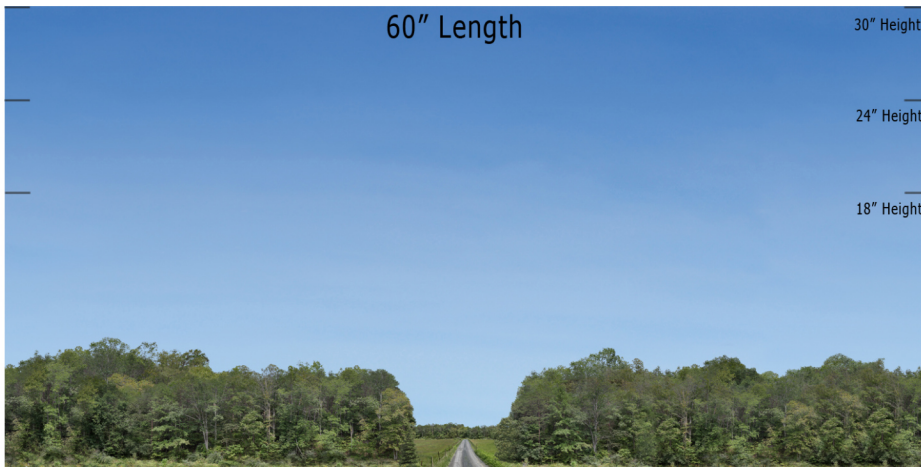

Blue Sky Valley Series - BSV-21 - Repeater  
O SCALE 1:48

**Printable Sample Previews  
for 8.5" x 11 plain paper**

Printable samples for each style are created to cut out and give you the chance to model your backdrop before purchase. Mix and match with others in the same series, or use transition preview samples to move to another series or other available prints. All preview images on this page share the max standard 30" height. Cut your samples to desired heights if needed for visualization.

Blue Sky Valley Series - BSV-21 - Repeater  
HO SCALE 1:87

**Printable Sample Previews  
for 8.5" x 11 plain paper**

Printable samples for each style are created to cut out and give you the chance to model your backdrop before purchase. Mix and match with others in the same series, or use transition preview samples to move to another series or other available prints. All preview images on this page share the max standard 30" height. Cut your samples to desired heights if needed for visualization.

Blue Sky Valley Series - BSV-21 - Repeater  
N SCALE 1:160

**Printable Sample Previews  
for 8.5" x 11 plain paper**

Printable samples for each style are created to cut out and give you the chance to model your backdrop before purchase. Mix and match with others in the same series, or use transition preview samples to move to another series or other available prints. All preview images on this page share the max standard 30" height. Cut your samples to desired heights if needed for visualization.