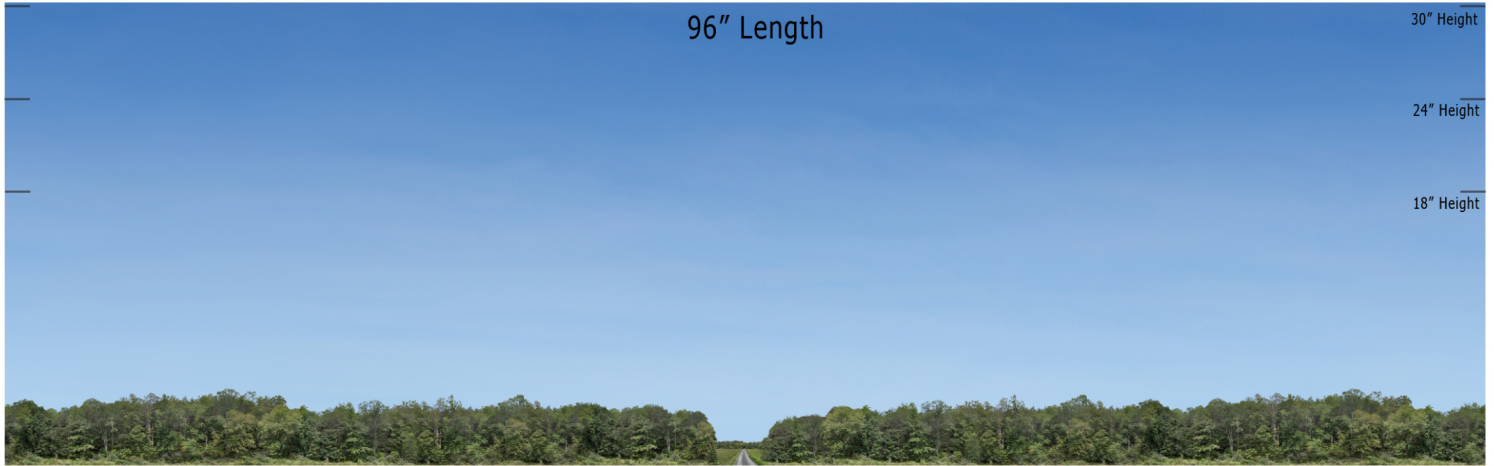

Blue Sky Valley Series - BSV-21 - Repeater  
O SCALE 1:48

**Printable Sample Previews  
for 8.5" x 11 plain paper**

Printable samples for each style are created to cut out and give you the chance to model your backdrop before purchase. Mix and match with others in the same series, or use transition preview samples to move to another series or other available prints. All preview images on this page share the max standard 30" height. Cut your samples to desired heights if needed for visualization.

Blue Sky Valley Series - BSV-21 - Repeater  
HO SCALE 1:87

**Printable Sample Previews  
for 8.5" x 11 plain paper**

Printable samples for each style are created to cut out and give you the chance to model your backdrop before purchase. Mix and match with others in the same series, or use transition preview samples to move to another series or other available prints. All preview images on this page share the max standard 30" height. Cut your samples to desired heights if needed for visualization.

Blue Sky Valley Series - BSV-21 - Repeater  
N SCALE 1:160

**Printable Sample Previews  
for 8.5" x 11 plain paper**

Printable samples for each style are created to cut out and give you the chance to model your backdrop before purchase. Mix and match with others in the same series, or use transition preview samples to move to another series or other available prints. All preview images on this page share the max standard 30" height. Cut your samples to desired heights if needed for visualization.