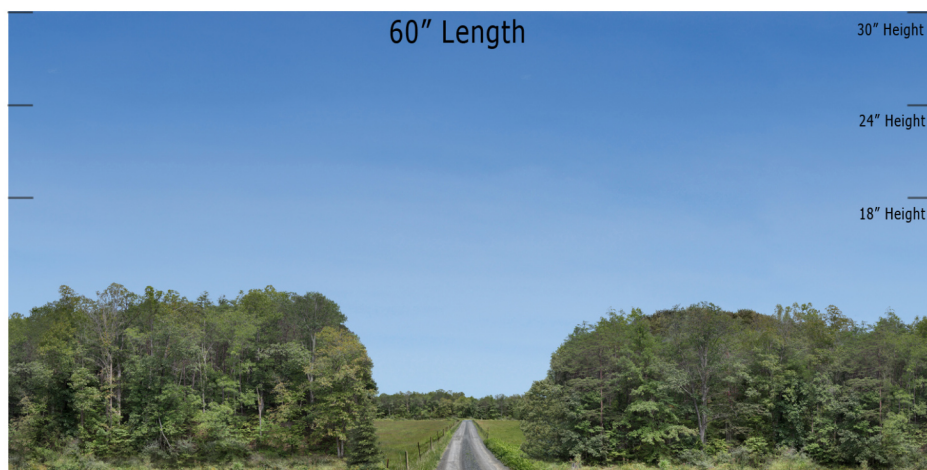

Blue Sky Valley Series - BSV-21 - Repeater  
O SCALE 1:48

**Printable Sample Previews  
for 8.5" x 11 plain paper**

Printable samples for each style are created to cut out and give you the chance to model your backdrop before purchase. Mix and match with others in the same series, or use transition preview samples to move to another series or other available prints. All preview images on this page share the max standard 30" height. Cut your samples to desired heights if needed for visualization.

Blue Sky Valley Series - BSV-21 - Repeater  
HO SCALE 1:87

**Printable Sample Previews  
for 8.5" x 11 plain paper**

Printable samples for each style are created to cut out and give you the chance to model your backdrop before purchase. Mix and match with others in the same series, or use transition preview samples to move to another series or other available prints. All preview images on this page share the max standard 30" height. Cut your samples to desired heights if needed for visualization.

Blue Sky Valley Series - BSV-21 - Repeater  
N SCALE 1:160

**Printable Sample Previews  
for 8.5" x 11 plain paper**

Printable samples for each style are created to cut out and give you the chance to model your backdrop before purchase. Mix and match with others in the same series, or use transition preview samples to move to another series or other available prints. All preview images on this page share the max standard 30" height. Cut your samples to desired heights if needed for visualization.