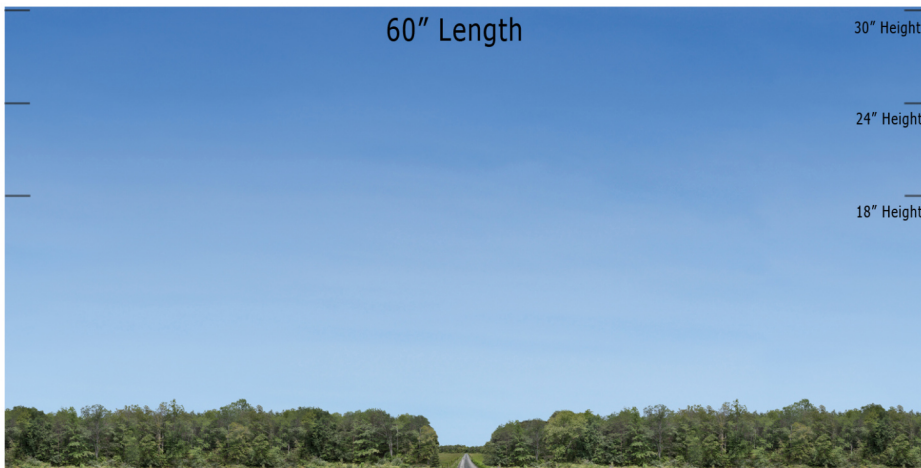

Blue Sky Valley Series - BSV-21 - Repeater  
O SCALE 1:48

**Printable Sample Previews  
for 8.5" x 11 plain paper**

Printable samples for each style are created to cut out and give you the chance to model your backdrop before purchase. Mix and match with others in the same series, or use transition preview samples to move to another series or other available prints. All preview images on this page share the max standard 30" height. Cut your samples to desired heights if needed for visualization.

Blue Sky Valley Series - BSV-21 - Repeater  
HO SCALE 1:87

**Printable Sample Previews  
for 8.5" x 11 plain paper**

Printable samples for each style are created to cut out and give you the chance to model your backdrop before purchase. Mix and match with others in the same series, or use transition preview samples to move to another series or other available prints. All preview images on this page share the max standard 30" height. Cut your samples to desired heights if needed for visualization.

Blue Sky Valley Series - BSV-21 - Repeater  
N SCALE 1:160

**Printable Sample Previews  
for 8.5" x 11 plain paper**

Printable samples for each style are created to cut out and give you the chance to model your backdrop before purchase. Mix and match with others in the same series, or use transition preview samples to move to another series or other available prints. All preview images on this page share the max standard 30" height. Cut your samples to desired heights if needed for visualization.