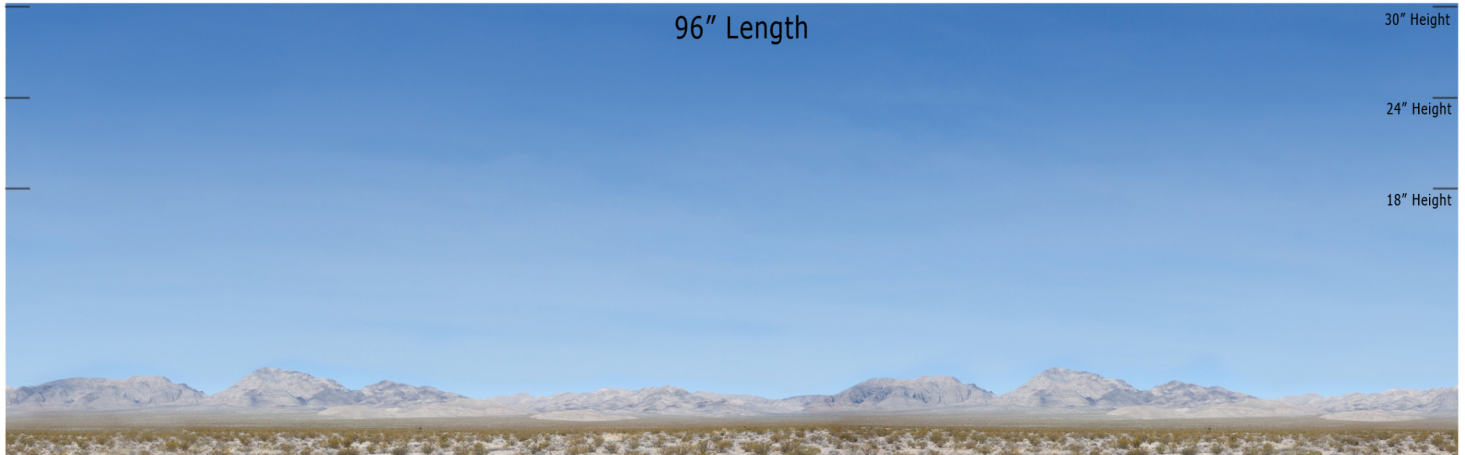

Desert Valley with Distant Mountains and Blue Sky - DV01 - Repeater
O SCALE 1:48

**Printable Sample Previews
for 8.5" x 11 plain paper**

Printable samples for each style are created to cut out and give you the chance to model your backdrop before purchase. Mix and match with others in the same series, or use transition preview samples to move to another series or other available prints. All preview images on this page share the max standard 30" height. Cut your samples to desired heights if needed for visualization.

Desert Valley with Distant Mountains and Blue Sky - DV01 - Repeater
HO SCALE 1:87

**Printable Sample Previews
for 8.5" x 11 plain paper**

Printable samples for each style are created to cut out and give you the chance to model your backdrop before purchase. Mix and match with others in the same series, or use transition preview samples to move to another series or other available prints. All preview images on this page share the max standard 30" height. Cut your samples to desired heights if needed for visualization.

Desert Valley with Distant Mountains and Blue Sky - DV01 - Repeater
N SCALE 1:160

**Printable Sample Previews
for 8.5" x 11 plain paper**

Printable samples for each style are created to cut out and give you the chance to model your backdrop before purchase. Mix and match with others in the same series, or use transition preview samples to move to another series or other available prints. All preview images on this page share the max standard 30" height. Cut your samples to desired heights if needed for visualization.