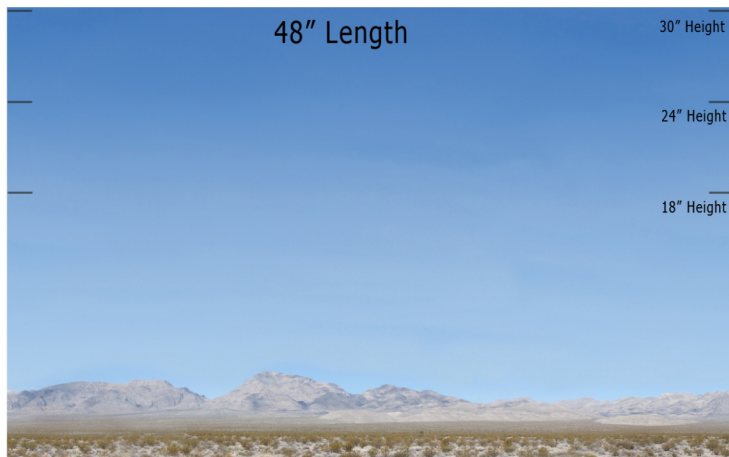

Desert Valley with Distant Mountains and Blue Sky - DV01 - Repeater
O SCALE 1:48

**Printable Sample Previews
for 8.5" x 11 plain paper**

Printable samples for each style are created to cut out and give you the chance to model your backdrop before purchase. Mix and match with others in the same series, or use transition preview samples to move to another series or other available prints. All preview images on this page share the max standard 30" height. Cut your samples to desired heights if needed for visualization.

Desert Valley with Distant Mountains and Blue Sky - DV01 - Repeater
HO SCALE 1:87

**Printable Sample Previews
for 8.5" x 11 plain paper**

Printable samples for each style are created to cut out and give you the chance to model your backdrop before purchase. Mix and match with others in the same series, or use transition preview samples to move to another series or other available prints. All preview images on this page share the max standard 30" height. Cut your samples to desired heights if needed for visualization.

Desert Valley with Distant Mountains and Blue Sky - DV01 - Repeater
N SCALE 1:160

**Printable Sample Previews
for 8.5" x 11 plain paper**

Printable samples for each style are created to cut out and give you the chance to model your backdrop before purchase. Mix and match with others in the same series, or use transition preview samples to move to another series or other available prints. All preview images on this page share the max standard 30" height. Cut your samples to desired heights if needed for visualization.