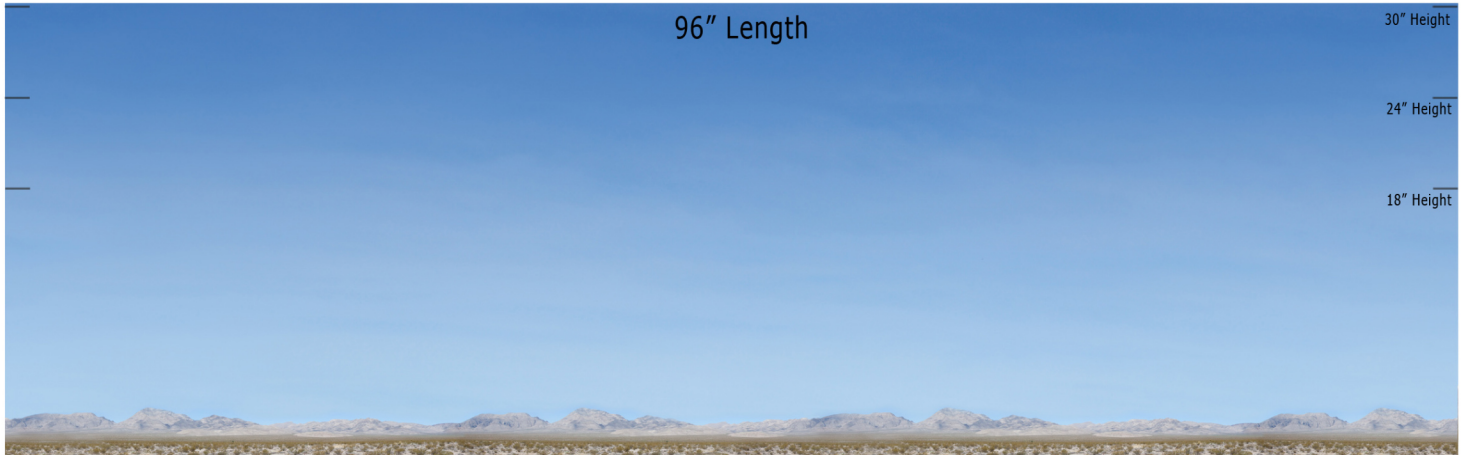

Desert Valley with Distant Mountains and Blue Sky - DV01 - Repeater
O SCALE 1:48

**Printable Sample Previews
for 8.5" x 11 plain paper**

Printable samples for each style are created to cut out and give you the chance to model your backdrop before purchase. Mix and match with others in the same series, or use transition preview samples to move to another series or other available prints. All preview images on this page share the max standard 30" height. Cut your samples to desired heights if needed for visualization.

Desert Valley with Distant Mountains and Blue Sky - DV01 - Repeater
HO SCALE 1:87

**Printable Sample Previews
for 8.5" x 11 plain paper**

Printable samples for each style are created to cut out and give you the chance to model your backdrop before purchase. Mix and match with others in the same series, or use transition preview samples to move to another series or other available prints. All preview images on this page share the max standard 30" height. Cut your samples to desired heights if needed for visualization.

Desert Valley with Distant Mountains and Blue Sky - DV01 - Repeater
N SCALE 1:160

**Printable Sample Previews
for 8.5" x 11 plain paper**

Printable samples for each style are created to cut out and give you the chance to model your backdrop before purchase. Mix and match with others in the same series, or use transition preview samples to move to another series or other available prints. All preview images on this page share the max standard 30" height. Cut your samples to desired heights if needed for visualization.