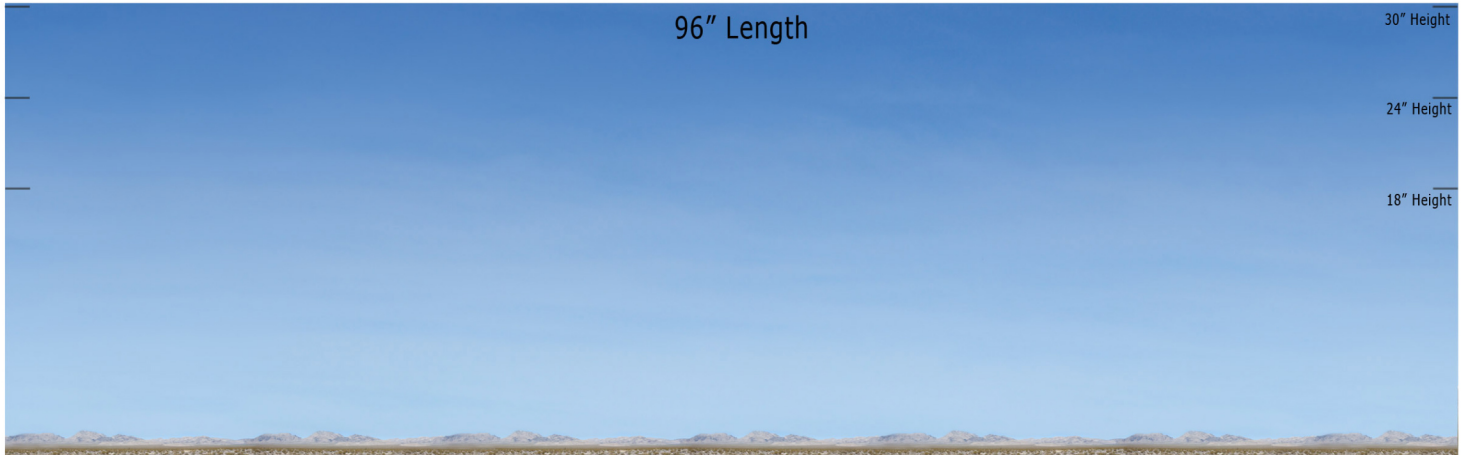

Desert Valley with Distant Mountains and Blue Sky - DV01 - Repeater
O SCALE 1:48

**Printable Sample Previews
for 8.5" x 11 plain paper**

Printable samples for each style are created to cut out and give you the chance to model your backdrop before purchase. Mix and match with others in the same series, or use transition preview samples to move to another series or other available prints. All preview images on this page share the max standard 30" height. Cut your samples to desired heights if needed for visualization.

Desert Valley with Distant Mountains and Blue Sky - DV01 - Repeater
HO SCALE 1:87

**Printable Sample Previews
for 8.5" x 11 plain paper**

Printable samples for each style are created to cut out and give you the chance to model your backdrop before purchase. Mix and match with others in the same series, or use transition preview samples to move to another series or other available prints. All preview images on this page share the max standard 30" height. Cut your samples to desired heights if needed for visualization.

Desert Valley with Distant Mountains and Blue Sky - DV01 - Repeater
N SCALE 1:160

**Printable Sample Previews
for 8.5" x 11 plain paper**

Printable samples for each style are created to cut out and give you the chance to model your backdrop before purchase. Mix and match with others in the same series, or use transition preview samples to move to another series or other available prints. All preview images on this page share the max standard 30" height. Cut your samples to desired heights if needed for visualization.