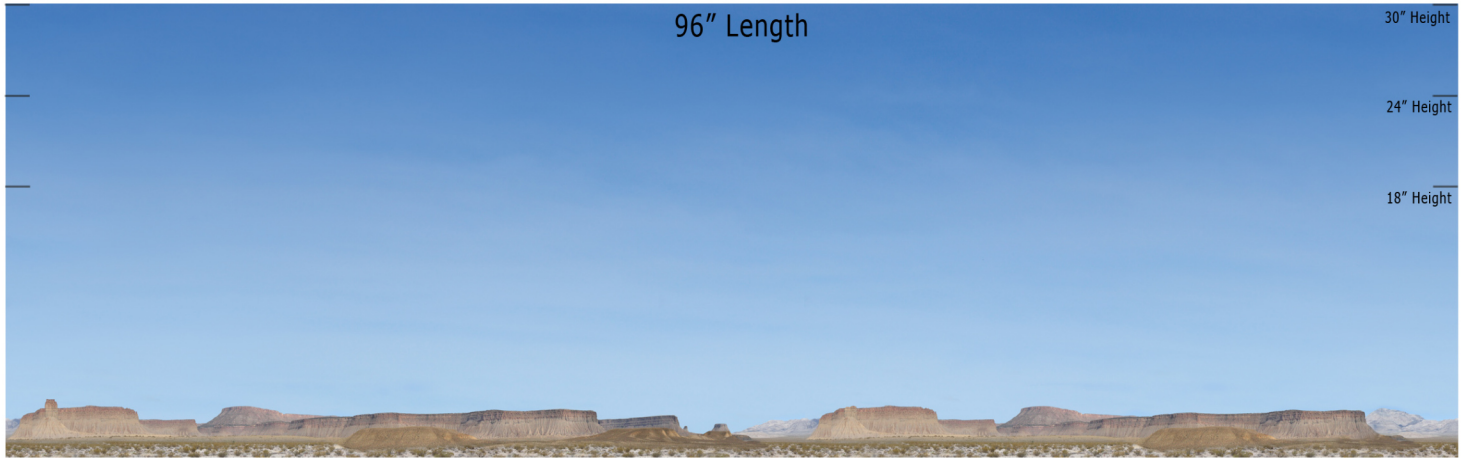

Buttes and Mesas - DV-02 - Desert Valley Series Repeater

O SCALE 1:48

**Printable Sample Previews
for 8.5" x 11 plain paper**

Printable samples for each style are created to cut out and give you the chance to model your backdrop before purchase. Mix and match with others in the same series, or use transition preview samples to move to another series or other available prints. All preview images on this page share the max standard 30" height. Cut your samples to desired heights if needed for visualization.

Buttes and Mesas - DV-02 - Desert Valley Series Repeater
HO SCALE 1:87

Printable Sample Previews
for 8.5" x 11 plain paper

Printable samples for each style are created to cut out and give you the chance to model your backdrop before purchase. Mix and match with others in the same series, or use transition preview samples to move to another series or other available prints. All preview images on this page share the max standard 30" height. Cut your samples to desired heights if needed for visualization.

Buttes and Mesas - DV-02 - Desert Valley Series Repeater
N SCALE 1:160

**Printable Sample Previews
for 8.5" x 11 plain paper**

Printable samples for each style are created to cut out and give you the chance to model your backdrop before purchase. Mix and match with others in the same series, or use transition preview samples to move to another series or other available prints. All preview images on this page share the max standard 30" height. Cut your samples to desired heights if needed for visualization.