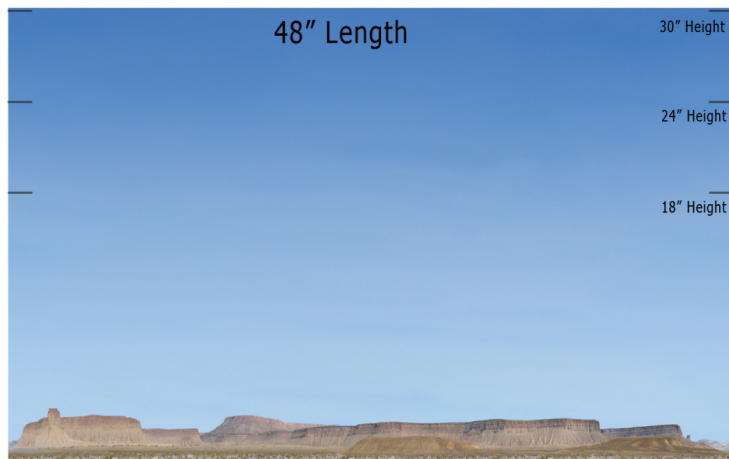

Buttes and Mesas - DV-02 - Desert Valley Series Repeater

O SCALE 1:48

**Printable Sample Previews
for 8.5" x 11 plain paper**

Printable samples for each style are created to cut out and give you the chance to model your backdrop before purchase. Mix and match with others in the same series, or use transition preview samples to move to another series or other available prints. All preview images on this page share the max standard 30" height. Cut your samples to desired heights if needed for visualization.

Buttes and Mesas - DV-02 - Desert Valley Series Repeater
HO SCALE 1:87

Printable Sample Previews
for 8.5" x 11 plain paper

Printable samples for each style are created to cut out and give you the chance to model your backdrop before purchase. Mix and match with others in the same series, or use transition preview samples to move to another series or other available prints. All preview images on this page share the max standard 30" height. Cut your samples to desired heights if needed for visualization.

Buttes and Mesas - DV-02 - Desert Valley Series Repeater
N SCALE 1:160

**Printable Sample Previews
for 8.5" x 11 plain paper**

Printable samples for each style are created to cut out and give you the chance to model your backdrop before purchase. Mix and match with others in the same series, or use transition preview samples to move to another series or other available prints. All preview images on this page share the max standard 30" height. Cut your samples to desired heights if needed for visualization.