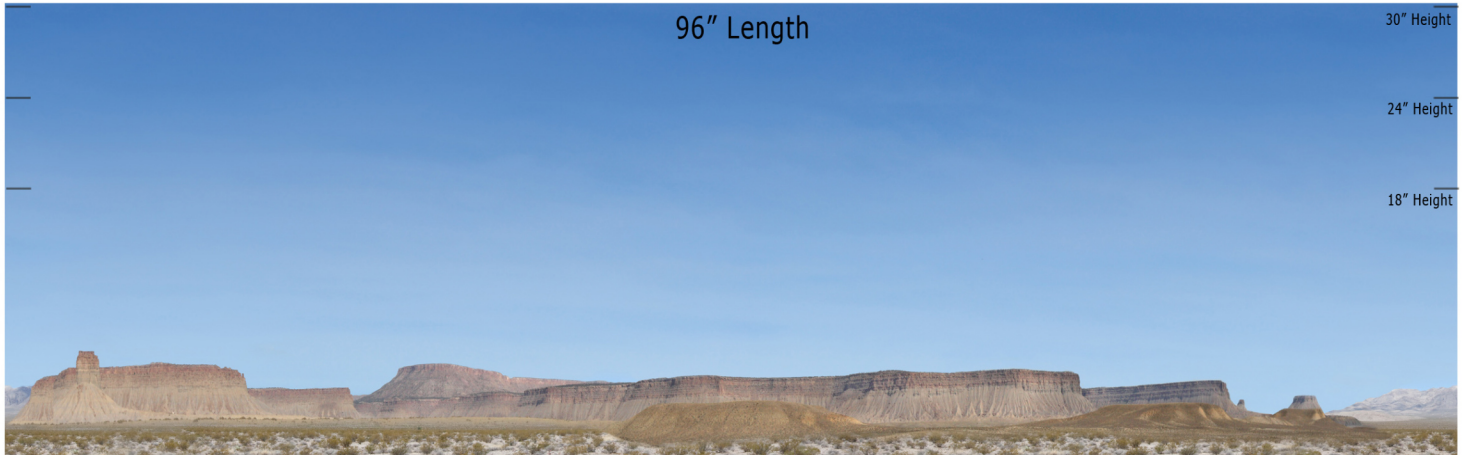

Buttes and Mesas - DV-02 - Desert Valley Series Repeater

O SCALE 1:48

**Printable Sample Previews
for 8.5" x 11 plain paper**

Printable samples for each style are created to cut out and give you the chance to model your backdrop before purchase. Mix and match with others in the same series, or use transition preview samples to move to another series or other available prints. All preview images on this page share the max standard 30" height. Cut your samples to desired heights if needed for visualization.

Buttes and Mesas - DV-02 - Desert Valley Series Repeater
HO SCALE 1:87

Printable Sample Previews
for 8.5" x 11 plain paper

Printable samples for each style are created to cut out and give you the chance to model your backdrop before purchase. Mix and match with others in the same series, or use transition preview samples to move to another series or other available prints. All preview images on this page share the max standard 30" height. Cut your samples to desired heights if needed for visualization.

Buttes and Mesas - DV-02 - Desert Valley Series Repeater
N SCALE 1:160

**Printable Sample Previews
for 8.5" x 11 plain paper**

Printable samples for each style are created to cut out and give you the chance to model your backdrop before purchase. Mix and match with others in the same series, or use transition preview samples to move to another series or other available prints. All preview images on this page share the max standard 30" height. Cut your samples to desired heights if needed for visualization.