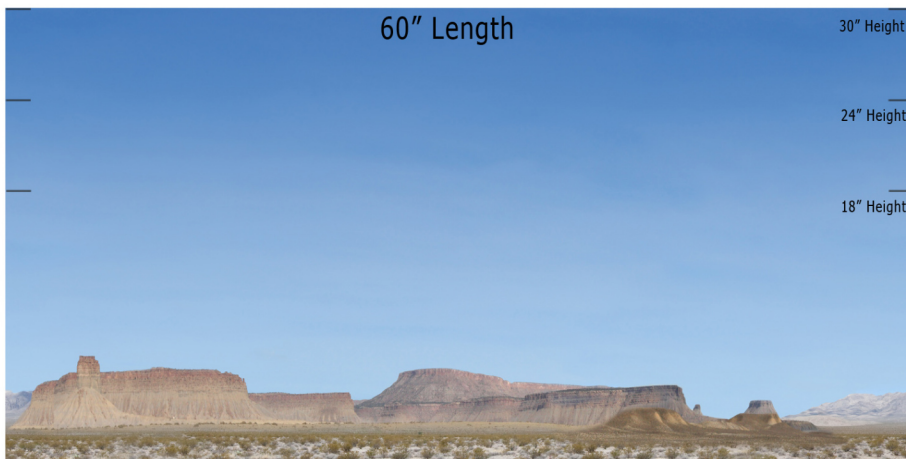

Buttes and Mesas - DV-02 - Desert Valley Series Repeater

O SCALE 1:48

**Printable Sample Previews
for 8.5" x 11 plain paper**

Printable samples for each style are created to cut out and give you the chance to model your backdrop before purchase. Mix and match with others in the same series, or use transition preview samples to move to another series or other available prints. All preview images on this page share the max standard 30" height. Cut your samples to desired heights if needed for visualization.

Buttes and Mesas - DV-02 - Desert Valley Series Repeater
HO SCALE 1:87

Printable Sample Previews
for 8.5" x 11 plain paper

Printable samples for each style are created to cut out and give you the chance to model your backdrop before purchase. Mix and match with others in the same series, or use transition preview samples to move to another series or other available prints. All preview images on this page share the max standard 30" height. Cut your samples to desired heights if needed for visualization.

Buttes and Mesas - DV-02 - Desert Valley Series Repeater
N SCALE 1:160

**Printable Sample Previews
for 8.5" x 11 plain paper**

Printable samples for each style are created to cut out and give you the chance to model your backdrop before purchase. Mix and match with others in the same series, or use transition preview samples to move to another series or other available prints. All preview images on this page share the max standard 30" height. Cut your samples to desired heights if needed for visualization.