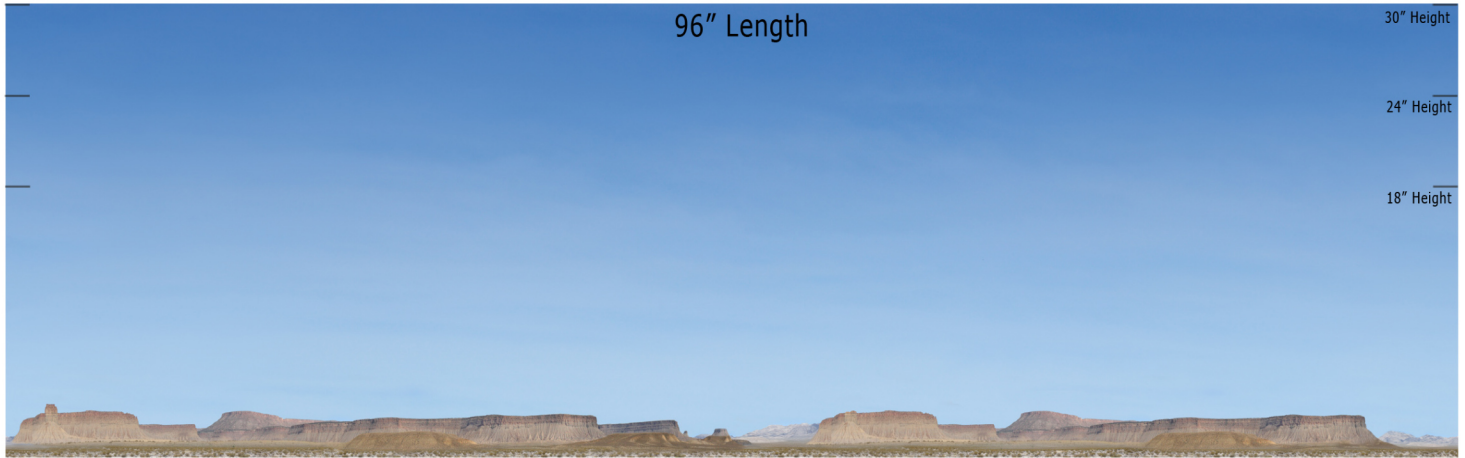

Buttes and Mesas - DV-02 - Desert Valley Series Repeater

O SCALE 1:48

**Printable Sample Previews
for 8.5" x 11 plain paper**

Printable samples for each style are created to cut out and give you the chance to model your backdrop before purchase. Mix and match with others in the same series, or use transition preview samples to move to another series or other available prints. All preview images on this page share the max standard 30" height. Cut your samples to desired heights if needed for visualization.

Buttes and Mesas - DV-02 - Desert Valley Series Repeater
HO SCALE 1:87

Printable Sample Previews
for 8.5" x 11 plain paper

Printable samples for each style are created to cut out and give you the chance to model your backdrop before purchase. Mix and match with others in the same series, or use transition preview samples to move to another series or other available prints. All preview images on this page share the max standard 30" height. Cut your samples to desired heights if needed for visualization.

Buttes and Mesas - DV-02 - Desert Valley Series Repeater
N SCALE 1:160

**Printable Sample Previews
for 8.5" x 11 plain paper**

Printable samples for each style are created to cut out and give you the chance to model your backdrop before purchase. Mix and match with others in the same series, or use transition preview samples to move to another series or other available prints. All preview images on this page share the max standard 30" height. Cut your samples to desired heights if needed for visualization.