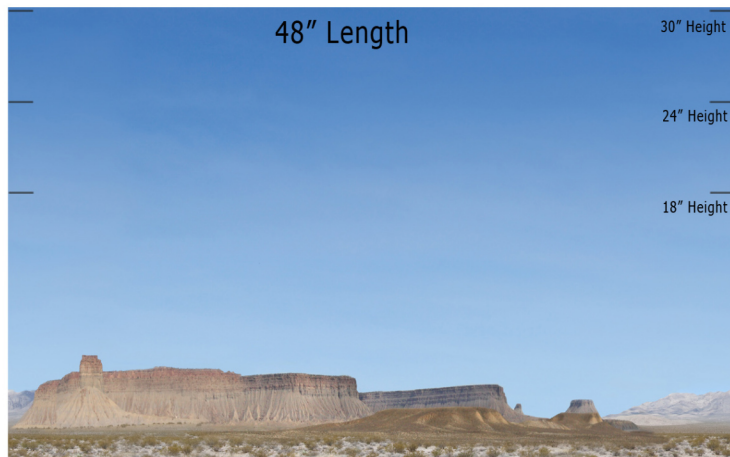

Buttes and Mesas - DV-02 - Desert Valley Series Repeater

O SCALE 1:48

**Printable Sample Previews
for 8.5" x 11 plain paper**

Printable samples for each style are created to cut out and give you the chance to model your backdrop before purchase. Mix and match with others in the same series, or use transition preview samples to move to another series or other available prints. All preview images on this page share the max standard 30" height. Cut your samples to desired heights if needed for visualization.

Buttes and Mesas - DV-02 - Desert Valley Series Repeater
HO SCALE 1:87

Printable Sample Previews
for 8.5" x 11 plain paper

Printable samples for each style are created to cut out and give you the chance to model your backdrop before purchase. Mix and match with others in the same series, or use transition preview samples to move to another series or other available prints. All preview images on this page share the max standard 30" height. Cut your samples to desired heights if needed for visualization.

Buttes and Mesas - DV-02 - Desert Valley Series Repeater
N SCALE 1:160

**Printable Sample Previews
for 8.5" x 11 plain paper**

Printable samples for each style are created to cut out and give you the chance to model your backdrop before purchase. Mix and match with others in the same series, or use transition preview samples to move to another series or other available prints. All preview images on this page share the max standard 30" height. Cut your samples to desired heights if needed for visualization.