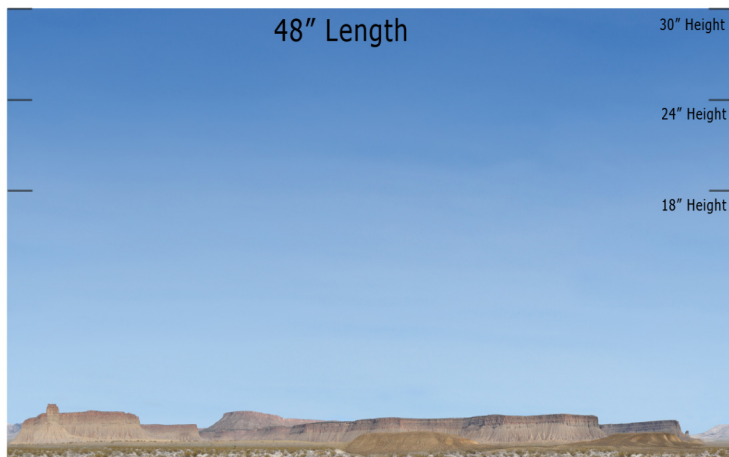

Buttes and Mesas - DV-02 - Desert Valley Series Repeater

O SCALE 1:48

**Printable Sample Previews
for 8.5" x 11 plain paper**

Printable samples for each style are created to cut out and give you the chance to model your backdrop before purchase. Mix and match with others in the same series, or use transition preview samples to move to another series or other available prints. All preview images on this page share the max standard 30" height. Cut your samples to desired heights if needed for visualization.

Buttes and Mesas - DV-02 - Desert Valley Series Repeater
HO SCALE 1:87

Printable Sample Previews
for 8.5" x 11 plain paper

Printable samples for each style are created to cut out and give you the chance to model your backdrop before purchase. Mix and match with others in the same series, or use transition preview samples to move to another series or other available prints. All preview images on this page share the max standard 30" height. Cut your samples to desired heights if needed for visualization.

Buttes and Mesas - DV-02 - Desert Valley Series Repeater
N SCALE 1:160

**Printable Sample Previews
for 8.5" x 11 plain paper**

Printable samples for each style are created to cut out and give you the chance to model your backdrop before purchase. Mix and match with others in the same series, or use transition preview samples to move to another series or other available prints. All preview images on this page share the max standard 30" height. Cut your samples to desired heights if needed for visualization.