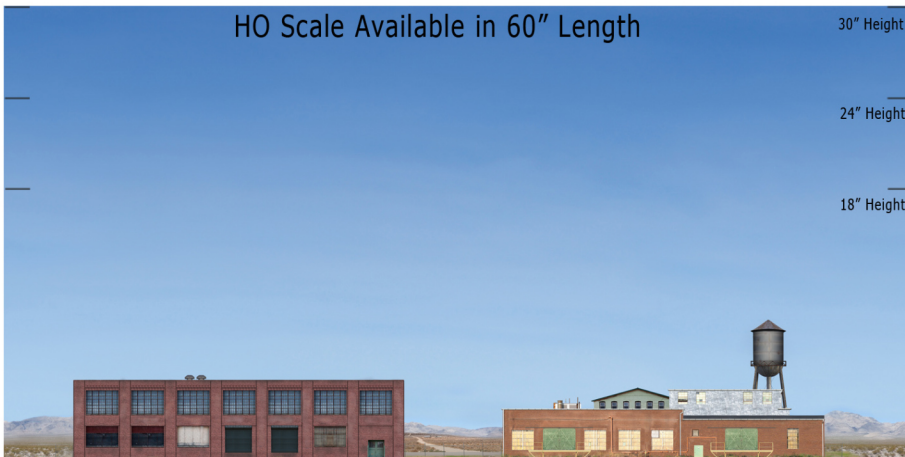

DV-05 Outskirts #2 - Desert Valley Series Repeater

O SCALE 1:48, HO 1:87 & N 1:160

**Printable Sample Previews
for 8.5" x 11 plain paper**

Printable samples for each style are created to cut out and give you the chance to model your backdrop before purchase. Mix and match with others in the same series, or use transition preview samples to move to another series or other available prints. All preview images on this page share the max standard 30" height. Cut your samples to desired heights if needed for visualization.