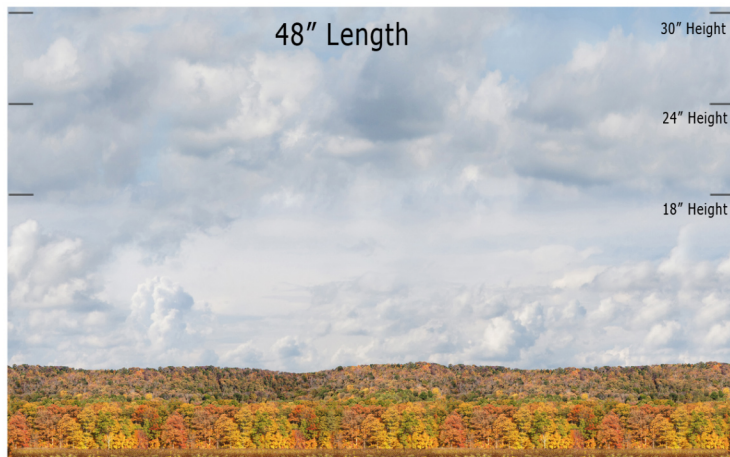

Fall Cornfield - FM-02 - Fall Mountain Series Repeater  
O SCALE 1:48 - Available heights 30" and 24"

**Printable Sample Previews  
for 8.5" x 11 plain paper**

Printable samples for each style are created to cut out and give you the chance to model your backdrop before purchase. Mix and match with others in the same series, or use transition preview samples to move to another series or other available prints. All preview images on this page share the max standard 30" height. Cut your samples to desired heights if needed for visualization.

Fall Cornfield - FM-02 - Fall Mountain Series Repeater

HO SCALE 1:87

**Printable Sample Previews  
for 8.5" x 11 plain paper**

Printable samples for each style are created to cut out and give you the chance to model your backdrop before purchase. Mix and match with others in the same series, or use transition preview samples to move to another series or other available prints. All preview images on this page share the max standard 30" height. Cut your samples to desired heights if needed for visualization.

Fall Cornfield - FM-02 - Fall Mountain Series Repeater

N SCALE 1:160

**Printable Sample Previews  
for 8.5" x 11 plain paper**

Printable samples for each style are created to cut out and give you the chance to model your backdrop before purchase. Mix and match with others in the same series, or use transition preview samples to move to another series or other available prints. All preview images on this page share the max standard 30" height. Cut your samples to desired heights if needed for visualization.