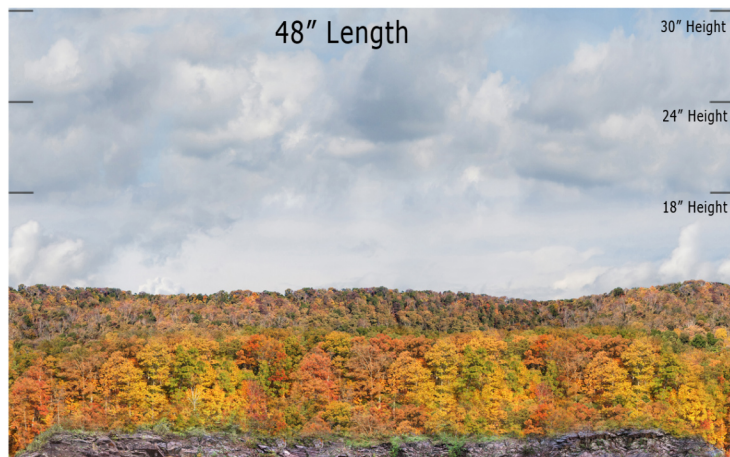

Rocky Embankment - FM-06 - Fall Mountain Series Repeater
O SCALE 1:48 - Available heights 30" and 24"

Printable Sample Previews
for 8.5" x 11 plain paper

Printable samples for each style are created to cut out and give you the chance to model your backdrop before purchase. Mix and match with others in the same series, or use transition preview samples to move to another series or other available prints. All preview images on this page share the max standard 30" height. Cut your samples to desired heights if needed for visualization.

Rocky Embankment - FM-06 - Fall Mountain Series Repeater
HO SCALE 1:87

**Printable Sample Previews
for 8.5" x 11 plain paper**

Printable samples for each style are created to cut out and give you the chance to model your backdrop before purchase. Mix and match with others in the same series, or use transition preview samples to move to another series or other available prints. All preview images on this page share the max standard 30" height. Cut your samples to desired heights if needed for visualization.

Rocky Embankment - FM-06 - Fall Mountain Series Repeater
N SCALE 1:160

**Printable Sample Previews
for 8.5" x 11 plain paper**

Printable samples for each style are created to cut out and give you the chance to model your backdrop before purchase. Mix and match with others in the same series, or use transition preview samples to move to another series or other available prints. All preview images on this page share the max standard 30" height. Cut your samples to desired heights if needed for visualization.