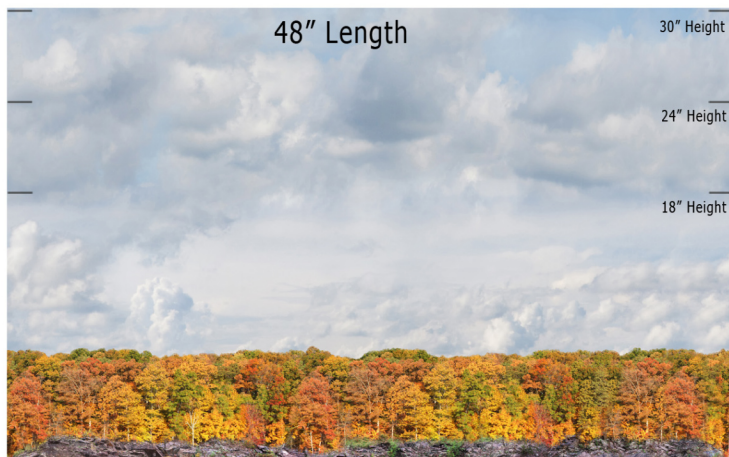

Rock Embankment - FV-06 - Fall Valley Series Repeater

O SCALE 1:48

**Printable Sample Previews
for 8.5" x 11 plain paper**

Printable samples for each style are created to cut out and give you the chance to model your backdrop before purchase. Mix and match with others in the same series, or use transition preview samples to move to another series or other available prints. All preview images on this page share the max standard 30" height. Cut your samples to desired heights if needed for visualization.

Rock Embankment - FV-06 - Fall Valley Series Repeater

HO SCALE 1:87

**Printable Sample Previews
for 8.5" x 11 plain paper**

Printable samples for each style are created to cut out and give you the chance to model your backdrop before purchase. Mix and match with others in the same series, or use transition preview samples to move to another series or other available prints. All preview images on this page share the max standard 30" height. Cut your samples to desired heights if needed for visualization.

Rock Embankment - FV-06 - Fall Valley Series Repeater
N SCALE 1:160

**Printable Sample Previews
for 8.5" x 11 plain paper**

Printable samples for each style are created to cut out and give you the chance to model your backdrop before purchase. Mix and match with others in the same series, or use transition preview samples to move to another series or other available prints. All preview images on this page share the max standard 30" height. Cut your samples to desired heights if needed for visualization.