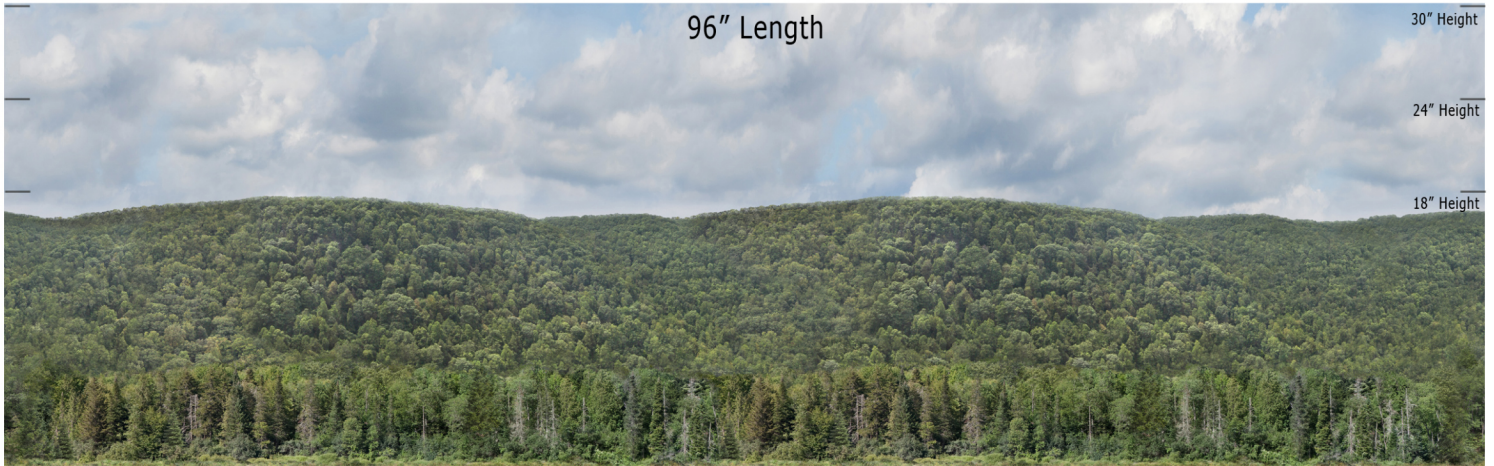

HH-01-C - Evergreen Woodlands - Hickory Holloy Series Repeater  
O SCALE 1:48

**Printable Sample Previews  
for 8.5" x 11 plain paper**

Printable samples for each style are created to cut out and give you the chance to model your backdrop before purchase. Mix and match with others in the same series, or use transition preview samples to move to another series or other available prints. All preview images on this page share the max standard 30" height. Cut your samples to desired heights if needed for visualization.

HH-01-C - Evergreen Woodlands - Hickory Holloy Series Repeater  
HO SCALE 1:87

**Printable Sample Previews  
for 8.5" x 11 plain paper**

Printable samples for each style are created to cut out and give you the chance to model your backdrop before purchase. Mix and match with others in the same series, or use transition preview samples to move to another series or other available prints. All preview images on this page share the max standard 30" height. Cut your samples to desired heights if needed for visualization.

HH-01-C - Evergreen Woodlands - Hickory Holloy Series Repeater  
N SCALE 1:160

**Printable Sample Previews  
for 8.5" x 11 plain paper**

Printable samples for each style are created to cut out and give you the chance to model your backdrop before purchase. Mix and match with others in the same series, or use transition preview samples to move to another series or other available prints. All preview images on this page share the max standard 30" height. Cut your samples to desired heights if needed for visualization.