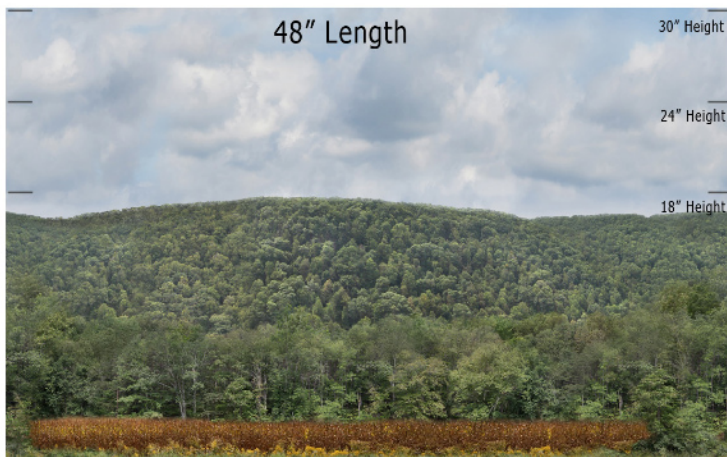

HH-02 Mountain Farm - Hickory Hollow Series Repeater

O SCALE 1:48

**Printable Sample Previews
for 8.5" x 11 plain paper**

Printable samples for each style are created to cut out and give you the chance to model your backdrop before purchase. Mix and match with others in the same series, or use transition preview samples to move to another series or other available prints. All preview images on this page share the max standard 30" height. Cut your samples to desired heights if needed for visualization.

HH-02 Mountain Farm - Hickory Hollow Series Repeater

HO SCALE 1:87

**Printable Sample Previews
for 8.5" x 11 plain paper**

Printable samples for each style are created to cut out and give you the chance to model your backdrop before purchase. Mix and match with others in the same series, or use transition preview samples to move to another series or other available prints. All preview images on this page share the max standard 30" height. Cut your samples to desired heights if needed for visualization.

HH-02 Mountain Farm - Hickory Hollow Series Repeater

N SCALE 1:160

**Printable Sample Previews
for 8.5" x 11 plain paper**

Printable samples for each style are created to cut out and give you the chance to model your backdrop before purchase. Mix and match with others in the same series, or use transition preview samples to move to another series or other available prints. All preview images on this page share the max standard 30" height. Cut your samples to desired heights if needed for visualization.