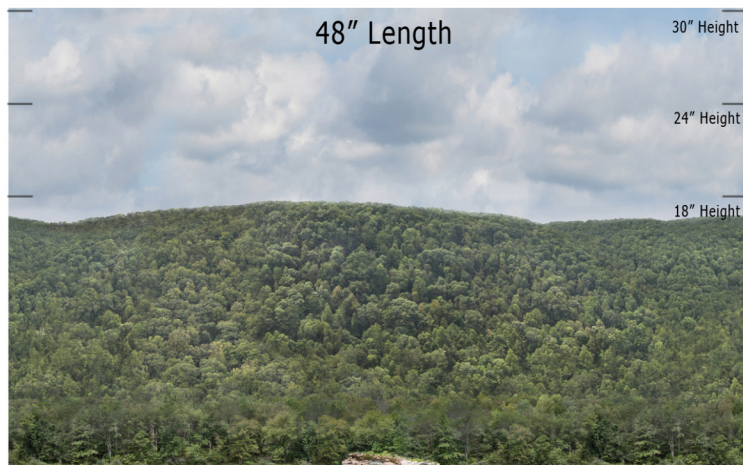

HH-08B - Rocky Stream - Hickory Hollow Series Series Repeater
O Scale 1:48

**Printable Sample Previews
for 8.5" x 11 plain paper**

Printable samples for each style are created to cut out and give you the chance to model your backdrop before purchase. Mix and match with others in the same series, or use transition preview samples to move to another series or other available prints. All preview images on this page share the max standard 30" height. Cut your samples to desired heights if needed for visualization.

HH-08B - Rocky Stream - Hickory Hollow Series Series Repeater
HO Scale 1:87

**Printable Sample Previews
for 8.5" x 11 plain paper**

Printable samples for each style are created to cut out and give you the chance to model your backdrop before purchase. Mix and match with others in the same series, or use transition preview samples to move to another series or other available prints. All preview images on this page share the max standard 30" height. Cut your samples to desired heights if needed for visualization.

HH-08B - Rocky Stream - Hickoy Hollow Series Series Repeater
N Scale 1:160

**Printable Sample Previews
for 8.5" x 11 plain paper**

Printable samples for each style are created to cut out and give you the chance to model your backdrop before purchase. Mix and match with others in the same series, or use transition preview samples to move to another series or other available prints. All preview images on this page share the max standard 30" height. Cut your samples to desired heights if needed for visualization.