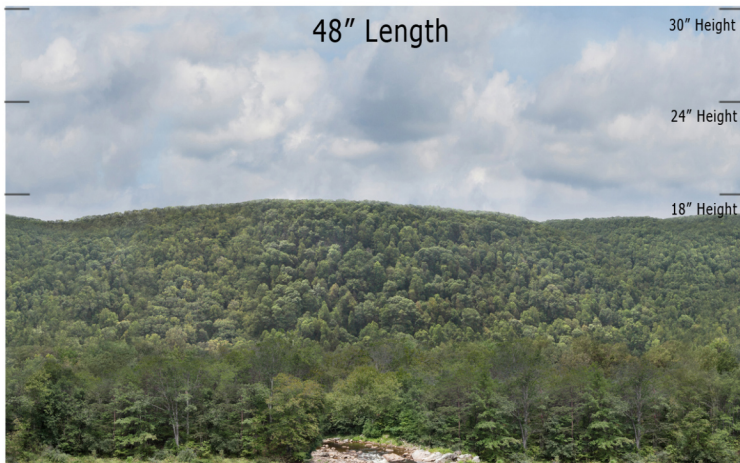

HH-08B - Rocky Stream - Hickory Hollow Series Series Repeater
O Scale 1:48

**Printable Sample Previews
for 8.5" x 11 plain paper**

Printable samples for each style are created to cut out and give you the chance to model your backdrop before purchase. Mix and match with others in the same series, or use transition preview samples to move to another series or other available prints. All preview images on this page share the max standard 30" height. Cut your samples to desired heights if needed for visualization.

HH-08B - Rocky Stream - Hickory Hollow Series Series Repeater
HO Scale 1:87

**Printable Sample Previews
for 8.5" x 11 plain paper**

Printable samples for each style are created to cut out and give you the chance to model your backdrop before purchase. Mix and match with others in the same series, or use transition preview samples to move to another series or other available prints. All preview images on this page share the max standard 30" height. Cut your samples to desired heights if needed for visualization.

HH-08B - Rocky Stream - Hickoy Hollow Series Series Repeater
N Scale 1:160

**Printable Sample Previews
for 8.5" x 11 plain paper**

Printable samples for each style are created to cut out and give you the chance to model your backdrop before purchase. Mix and match with others in the same series, or use transition preview samples to move to another series or other available prints. All preview images on this page share the max standard 30" height. Cut your samples to desired heights if needed for visualization.