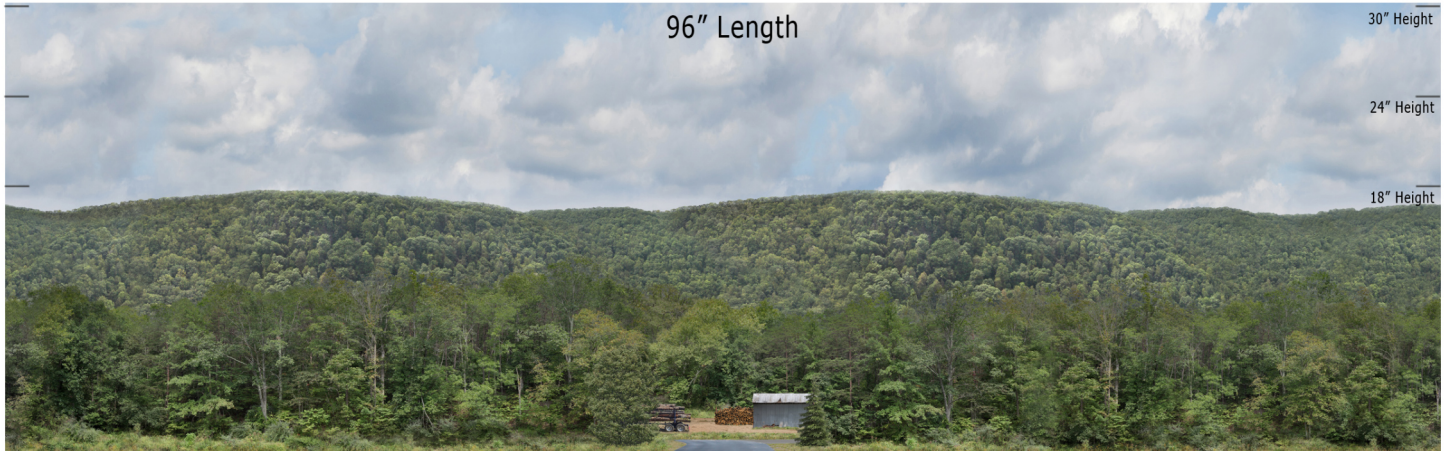

HH-14 Outskirts #5 - Hickory Hollow Series Repeater  
O SCALE 1:48

**Printable Sample Previews  
for 8.5" x 11 plain paper**

Printable samples for each style are created to cut out and give you the chance to model your backdrop before purchase. Mix and match with others in the same series, or use transition preview samples to move to another series or other available prints. All preview images on this page share the max standard 30" height. Cut your samples to desired heights if needed for visualization.

HH-14 Outskirts #5 - Hickory Hollow Series Repeater  
HO SCALE 1:87

**Printable Sample Previews  
for 8.5" x 11 plain paper**

Printable samples for each style are created to cut out and give you the chance to model your backdrop before purchase. Mix and match with others in the same series, or use transition preview samples to move to another series or other available prints. All preview images on this page share the max standard 30" height. Cut your samples to desired heights if needed for visualization.

HH-14 Outskirts #5 - Hickory Hollow Series Repeater  
N SCALE 1:160

**Printable Sample Previews  
for 8.5" x 11 plain paper**

Printable samples for each style are created to cut out and give you the chance to model your backdrop before purchase. Mix and match with others in the same series, or use transition preview samples to move to another series or other available prints. All preview images on this page share the max standard 30" height. Cut your samples to desired heights if needed for visualization.