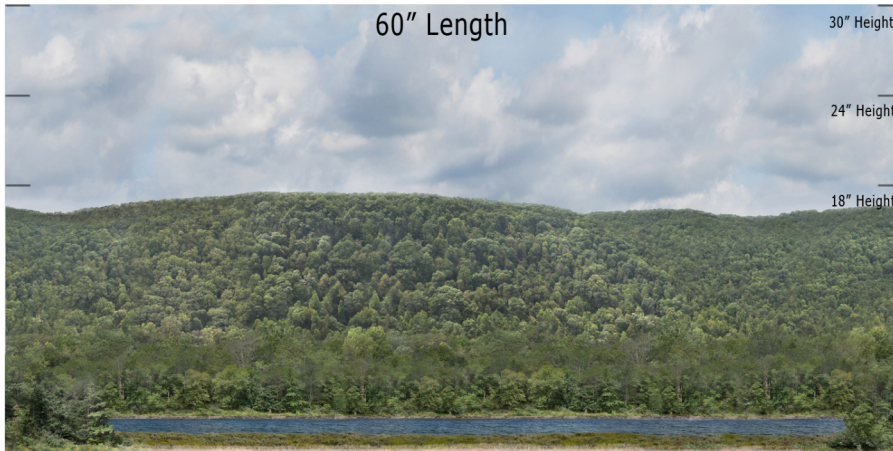

HH-16 - Lakeside - Hickory Hollow Series Repeater
O SCALE 1:48

**Printable Sample Previews
for 8.5" x 11 plain paper**

Printable samples for each style are created to cut out and give you the chance to model your backdrop before purchase. Mix and match with others in the same series, or use transition preview samples to move to another series or other available prints. All preview images on this page share the max standard 30" height. Cut your samples to desired heights if needed for visualization.

HH-16 - Lakeside - Hickory Hollow Series Repeater
HO SCALE 1:87

**Printable Sample Previews
for 8.5" x 11 plain paper**

Printable samples for each style are created to cut out and give you the chance to model your backdrop before purchase. Mix and match with others in the same series, or use transition preview samples to move to another series or other available prints. All preview images on this page share the max standard 30" height. Cut your samples to desired heights if needed for visualization.

HH-16 - Lakeside - Hickory Hollow Series Repeater
N SCALE 1:160

**Printable Sample Previews
for 8.5" x 11 plain paper**

Printable samples for each style are created to cut out and give you the chance to model your backdrop before purchase. Mix and match with others in the same series, or use transition preview samples to move to another series or other available prints. All preview images on this page share the max standard 30" height. Cut your samples to desired heights if needed for visualization.