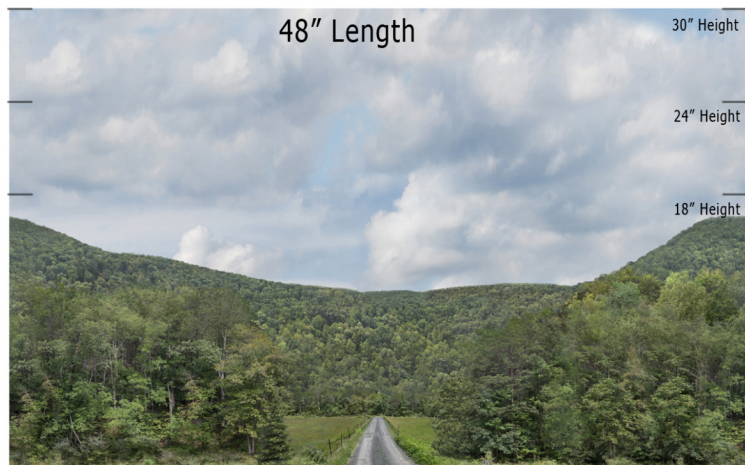

HH-21 Country Road - Hickory Hollow Series Repeater
O Scale 1:48

**Printable Sample Previews
for 8.5" x 11 plain paper**

Printable samples for each style are created to cut out and give you the chance to model your backdrop before purchase. Mix and match with others in the same series, or use transition preview samples to move to another series or other available prints. All preview images on this page share the max standard 30" height. Cut your samples to desired heights if needed for visualization.

HH-21 Country Road - Hickory Hollow Series Repeater
HO Scale 1:87

**Printable Sample Previews
for 8.5" x 11 plain paper**

Printable samples for each style are created to cut out and give you the chance to model your backdrop before purchase. Mix and match with others in the same series, or use transition preview samples to move to another series or other available prints. All preview images on this page share the max standard 30" height. Cut your samples to desired heights if needed for visualization.

HH-21 Country Road - Hickory Hollow Series Repeater
N Scale 1:160

**Printable Sample Previews
for 8.5" x 11 plain paper**

Printable samples for each style are created to cut out and give you the chance to model your backdrop before purchase. Mix and match with others in the same series, or use transition preview samples to move to another series or other available prints. All preview images on this page share the max standard 30" height. Cut your samples to desired heights if needed for visualization.