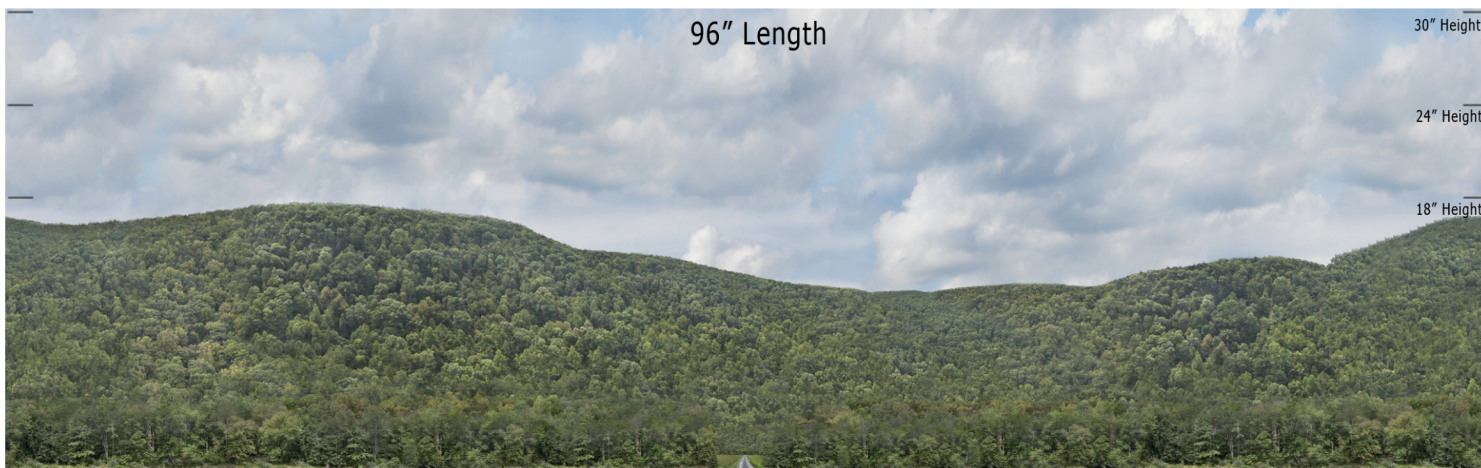

HH-21 Country Road - Hickory Hollow Series Repeater
O Scale 1:48

**Printable Sample Previews
for 8.5" x 11 plain paper**

Printable samples for each style are created to cut out and give you the chance to model your backdrop before purchase. Mix and match with others in the same series, or use transition preview samples to move to another series or other available prints. All preview images on this page share the max standard 30" height. Cut your samples to desired heights if needed for visualization.

HH-21 Country Road - Hickory Hollow Series Repeater
HO Scale 1:87

**Printable Sample Previews
for 8.5" x 11 plain paper**

Printable samples for each style are created to cut out and give you the chance to model your backdrop before purchase. Mix and match with others in the same series, or use transition preview samples to move to another series or other available prints. All preview images on this page share the max standard 30" height. Cut your samples to desired heights if needed for visualization.

HH-21 Country Road - Hickory Hollow Series Repeater
N Scale 1:160

**Printable Sample Previews
for 8.5" x 11 plain paper**

Printable samples for each style are created to cut out and give you the chance to model your backdrop before purchase. Mix and match with others in the same series, or use transition preview samples to move to another series or other available prints. All preview images on this page share the max standard 30" height. Cut your samples to desired heights if needed for visualization.