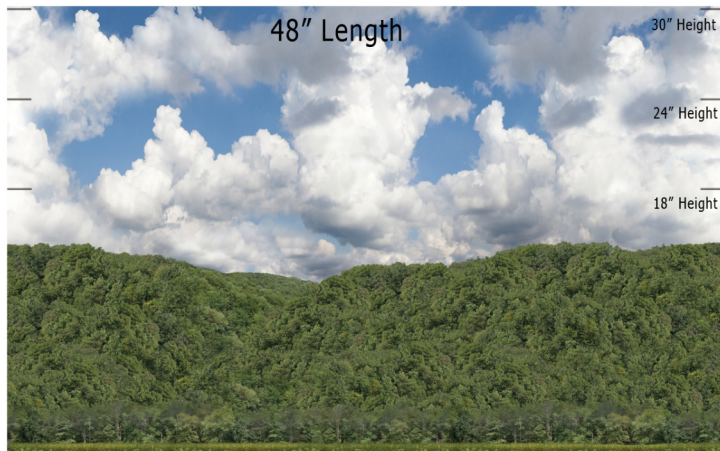

Mountain Ridge Series - MR-02 Cornfield - Repeater
O SCALE 1:48

**Printable Sample Previews
for 8.5" x 11 plain paper**

Printable samples for each style are created to cut out and give you the chance to model your backdrop before purchase. Mix and match with others in the same series, or use transition preview samples to move to another series or other available prints. All preview images on this page share the max standard 30" height. Cut your samples to desired heights if needed for visualization.

Mountain Ridge Series - MR-02 Cornfield - Repeater
HO SCALE 1:87

**Printable Sample Previews
for 8.5" x 11 plain paper**

Printable samples for each style are created to cut out and give you the chance to model your backdrop before purchase. Mix and match with others in the same series, or use transition preview samples to move to another series or other available prints. All preview images on this page share the max standard 30" height. Cut your samples to desired heights if needed for visualization.

Mountain Ridge Series - MR-02 Cornfield - Repeater
N SCALE 1:160

**Printable Sample Previews
for 8.5" x 11 plain paper**

Printable samples for each style are created to cut out and give you the chance to model your backdrop before purchase. Mix and match with others in the same series, or use transition preview samples to move to another series or other available prints. All preview images on this page share the max standard 30" height. Cut your samples to desired heights if needed for visualization.