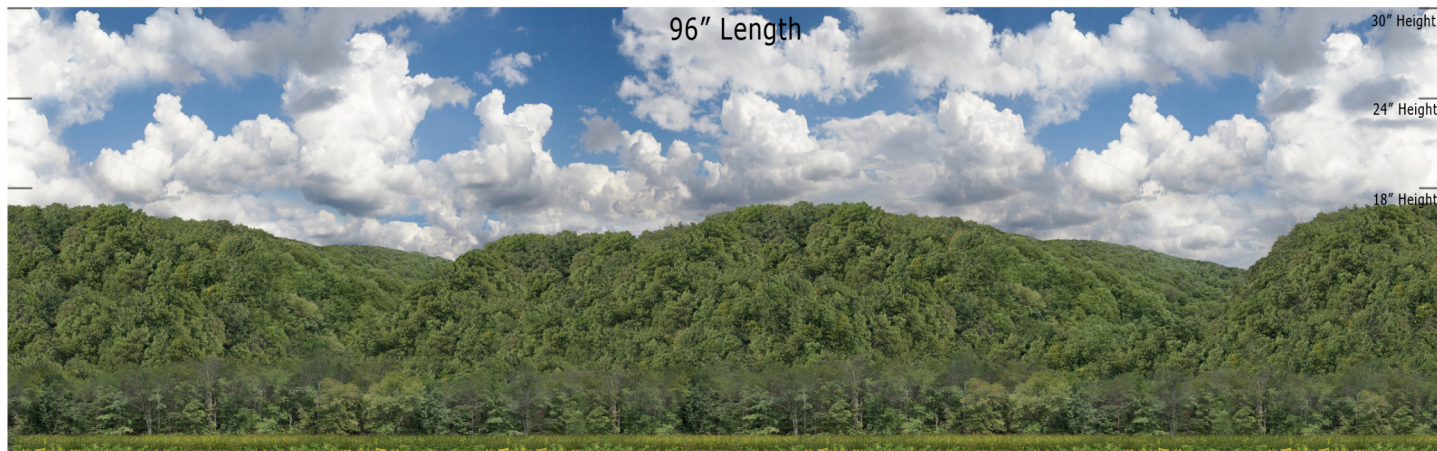

Mountain Ridge Series - MR-02 Cornfield - Repeater
O SCALE 1:48

**Printable Sample Previews
for 8.5" x 11 plain paper**

Printable samples for each style are created to cut out and give you the chance to model your backdrop before purchase. Mix and match with others in the same series, or use transition preview samples to move to another series or other available prints. All preview images on this page share the max standard 30" height. Cut your samples to desired heights if needed for visualization.

Mountain Ridge Series - MR-02 Cornfield - Repeater
HO SCALE 1:87

**Printable Sample Previews
for 8.5" x 11 plain paper**

Printable samples for each style are created to cut out and give you the chance to model your backdrop before purchase. Mix and match with others in the same series, or use transition preview samples to move to another series or other available prints. All preview images on this page share the max standard 30" height. Cut your samples to desired heights if needed for visualization.

Mountain Ridge Series - MR-02 Cornfield - Repeater
N SCALE 1:160

**Printable Sample Previews
for 8.5" x 11 plain paper**

Printable samples for each style are created to cut out and give you the chance to model your backdrop before purchase. Mix and match with others in the same series, or use transition preview samples to move to another series or other available prints. All preview images on this page share the max standard 30" height. Cut your samples to desired heights if needed for visualization.