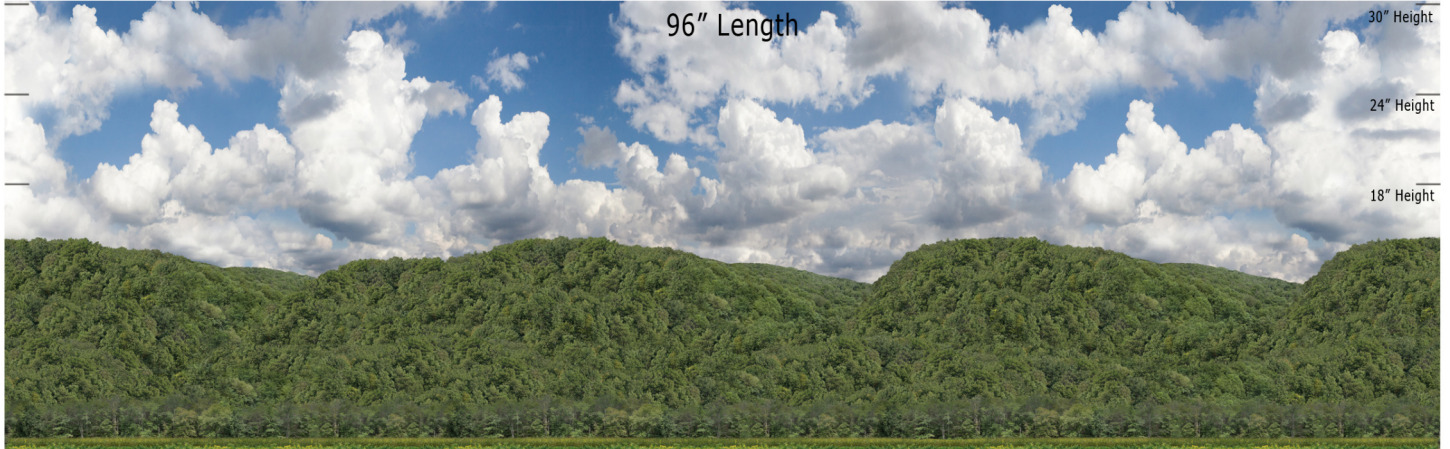

Mountain Ridge Series - MR-02 Cornfield - Repeater
O SCALE 1:48

**Printable Sample Previews
for 8.5" x 11 plain paper**

Printable samples for each style are created to cut out and give you the chance to model your backdrop before purchase. Mix and match with others in the same series, or use transition preview samples to move to another series or other available prints. All preview images on this page share the max standard 30" height. Cut your samples to desired heights if needed for visualization.

Mountain Ridge Series - MR-02 Cornfield - Repeater
HO SCALE 1:87

**Printable Sample Previews
for 8.5" x 11 plain paper**

Printable samples for each style are created to cut out and give you the chance to model your backdrop before purchase. Mix and match with others in the same series, or use transition preview samples to move to another series or other available prints. All preview images on this page share the max standard 30" height. Cut your samples to desired heights if needed for visualization.

Mountain Ridge Series - MR-02 Cornfield - Repeater
N SCALE 1:160

**Printable Sample Previews
for 8.5" x 11 plain paper**

Printable samples for each style are created to cut out and give you the chance to model your backdrop before purchase. Mix and match with others in the same series, or use transition preview samples to move to another series or other available prints. All preview images on this page share the max standard 30" height. Cut your samples to desired heights if needed for visualization.