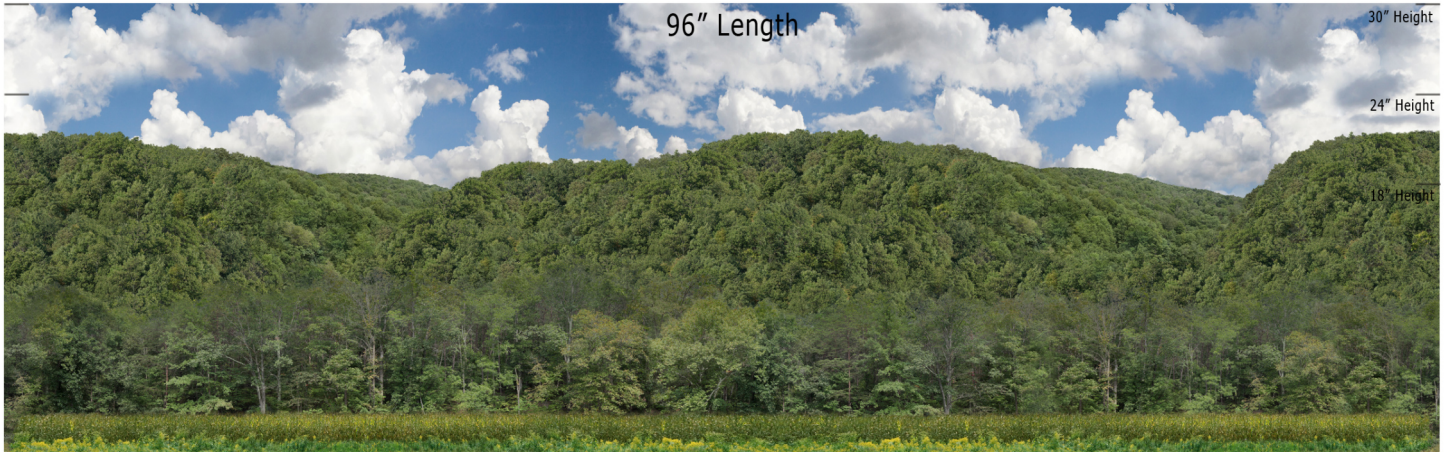

Mountain Ridge Series - MR-02 Cornfield - Repeater
O SCALE 1:48

**Printable Sample Previews
for 8.5" x 11 plain paper**

Printable samples for each style are created to cut out and give you the chance to model your backdrop before purchase. Mix and match with others in the same series, or use transition preview samples to move to another series or other available prints. All preview images on this page share the max standard 30" height. Cut your samples to desired heights if needed for visualization.

Mountain Ridge Series - MR-02 Cornfield - Repeater
HO SCALE 1:87

**Printable Sample Previews
for 8.5" x 11 plain paper**

Printable samples for each style are created to cut out and give you the chance to model your backdrop before purchase. Mix and match with others in the same series, or use transition preview samples to move to another series or other available prints. All preview images on this page share the max standard 30" height. Cut your samples to desired heights if needed for visualization.

Mountain Ridge Series - MR-02 Cornfield - Repeater
N SCALE 1:160

**Printable Sample Previews
for 8.5" x 11 plain paper**

Printable samples for each style are created to cut out and give you the chance to model your backdrop before purchase. Mix and match with others in the same series, or use transition preview samples to move to another series or other available prints. All preview images on this page share the max standard 30" height. Cut your samples to desired heights if needed for visualization.