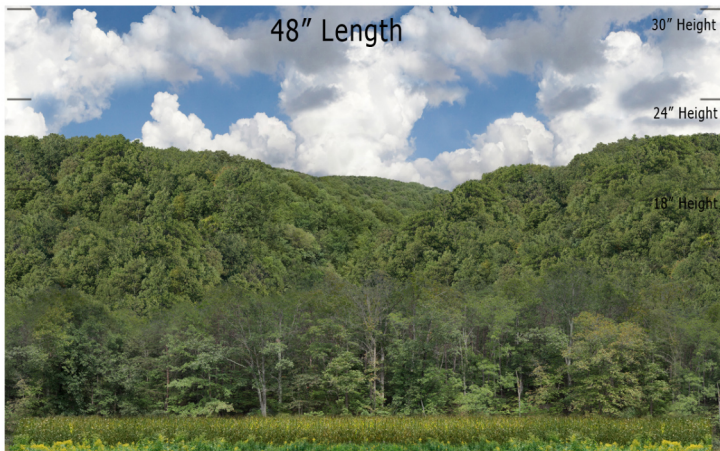

Mountain Ridge Series - MR-02 Cornfield - Repeater
O SCALE 1:48

**Printable Sample Previews
for 8.5" x 11 plain paper**

Printable samples for each style are created to cut out and give you the chance to model your backdrop before purchase. Mix and match with others in the same series, or use transition preview samples to move to another series or other available prints. All preview images on this page share the max standard 30" height. Cut your samples to desired heights if needed for visualization.

Mountain Ridge Series - MR-02 Cornfield - Repeater
HO SCALE 1:87

**Printable Sample Previews
for 8.5" x 11 plain paper**

Printable samples for each style are created to cut out and give you the chance to model your backdrop before purchase. Mix and match with others in the same series, or use transition preview samples to move to another series or other available prints. All preview images on this page share the max standard 30" height. Cut your samples to desired heights if needed for visualization.

Mountain Ridge Series - MR-02 Cornfield - Repeater
N SCALE 1:160

**Printable Sample Previews
for 8.5" x 11 plain paper**

Printable samples for each style are created to cut out and give you the chance to model your backdrop before purchase. Mix and match with others in the same series, or use transition preview samples to move to another series or other available prints. All preview images on this page share the max standard 30" height. Cut your samples to desired heights if needed for visualization.