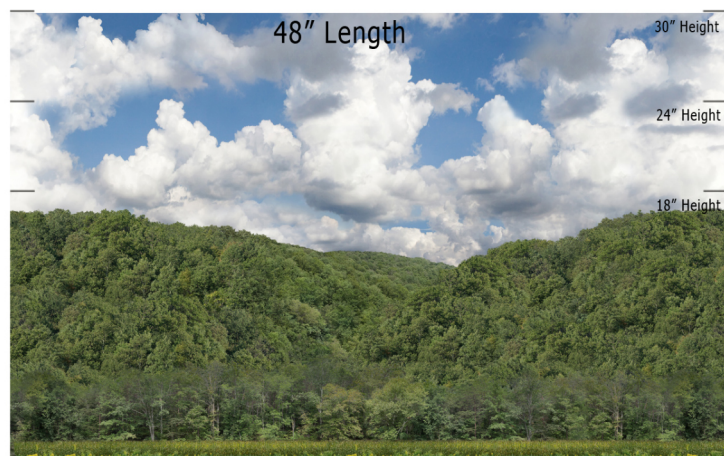

Mountain Ridge Series - MR-02 Cornfield - Repeater
O SCALE 1:48

**Printable Sample Previews
for 8.5" x 11 plain paper**

Printable samples for each style are created to cut out and give you the chance to model your backdrop before purchase. Mix and match with others in the same series, or use transition preview samples to move to another series or other available prints. All preview images on this page share the max standard 30" height. Cut your samples to desired heights if needed for visualization.

Mountain Ridge Series - MR-02 Cornfield - Repeater
HO SCALE 1:87

**Printable Sample Previews
for 8.5" x 11 plain paper**

Printable samples for each style are created to cut out and give you the chance to model your backdrop before purchase. Mix and match with others in the same series, or use transition preview samples to move to another series or other available prints. All preview images on this page share the max standard 30" height. Cut your samples to desired heights if needed for visualization.

Mountain Ridge Series - MR-02 Cornfield - Repeater
N SCALE 1:160

**Printable Sample Previews
for 8.5" x 11 plain paper**

Printable samples for each style are created to cut out and give you the chance to model your backdrop before purchase. Mix and match with others in the same series, or use transition preview samples to move to another series or other available prints. All preview images on this page share the max standard 30" height. Cut your samples to desired heights if needed for visualization.