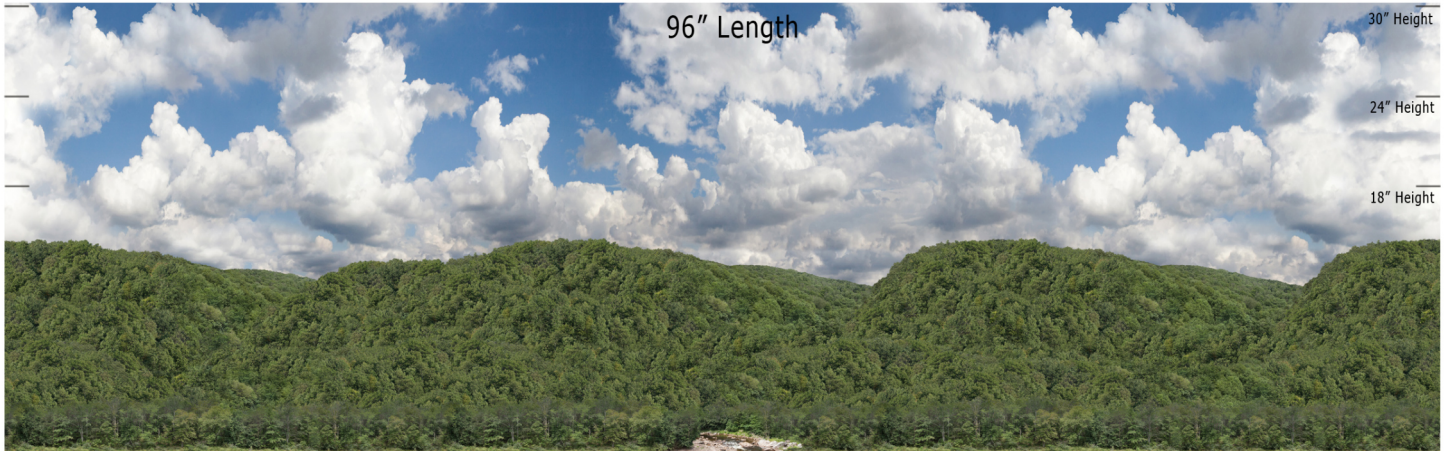

Mountain Ridge Series - MR-04 Rocky Stream - Repeater
O SCALE 1:48

**Printable Sample Previews
for 8.5" x 11 plain paper**

Printable samples for each style are created to cut out and give you the chance to model your backdrop before purchase. Mix and match with others in the same series, or use transition preview samples to move to another series or other available prints. All preview images on this page share the max standard 30" height. Cut your samples to desired heights if needed for visualization.

Mountain Ridge Series - MR-04 Rocky Stream - Repeater
HO SCALE 1:87

Printable Sample Previews
for 8.5" x 11 plain paper

Printable samples for each style are created to cut out and give you the chance to model your backdrop before purchase. Mix and match with others in the same series, or use transition preview samples to move to another series or other available prints. All preview images on this page share the max standard 30" height. Cut your samples to desired heights if needed for visualization.

Mountain Ridge Series - MR-04 Rocky Stream - Repeater
N SCALE 1:160

**Printable Sample Previews
for 8.5" x 11 plain paper**

Printable samples for each style are created to cut out and give you the chance to model your backdrop before purchase. Mix and match with others in the same series, or use transition preview samples to move to another series or other available prints. All preview images on this page share the max standard 30" height. Cut your samples to desired heights if needed for visualization.