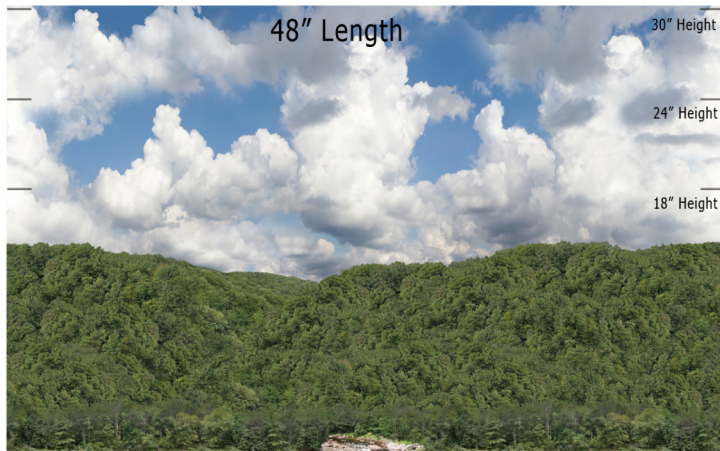

Mountain Ridge Series - MR-04 Rocky Stream - Repeater
O SCALE 1:48

**Printable Sample Previews
for 8.5" x 11 plain paper**

Printable samples for each style are created to cut out and give you the chance to model your backdrop before purchase. Mix and match with others in the same series, or use transition preview samples to move to another series or other available prints. All preview images on this page share the max standard 30" height. Cut your samples to desired heights if needed for visualization.

Mountain Ridge Series - MR-04 Rocky Stream - Repeater
HO SCALE 1:87

Printable Sample Previews
for 8.5" x 11 plain paper

Printable samples for each style are created to cut out and give you the chance to model your backdrop before purchase. Mix and match with others in the same series, or use transition preview samples to move to another series or other available prints. All preview images on this page share the max standard 30" height. Cut your samples to desired heights if needed for visualization.

Mountain Ridge Series - MR-04 Rocky Stream - Repeater
N SCALE 1:160

**Printable Sample Previews
for 8.5" x 11 plain paper**

Printable samples for each style are created to cut out and give you the chance to model your backdrop before purchase. Mix and match with others in the same series, or use transition preview samples to move to another series or other available prints. All preview images on this page share the max standard 30" height. Cut your samples to desired heights if needed for visualization.