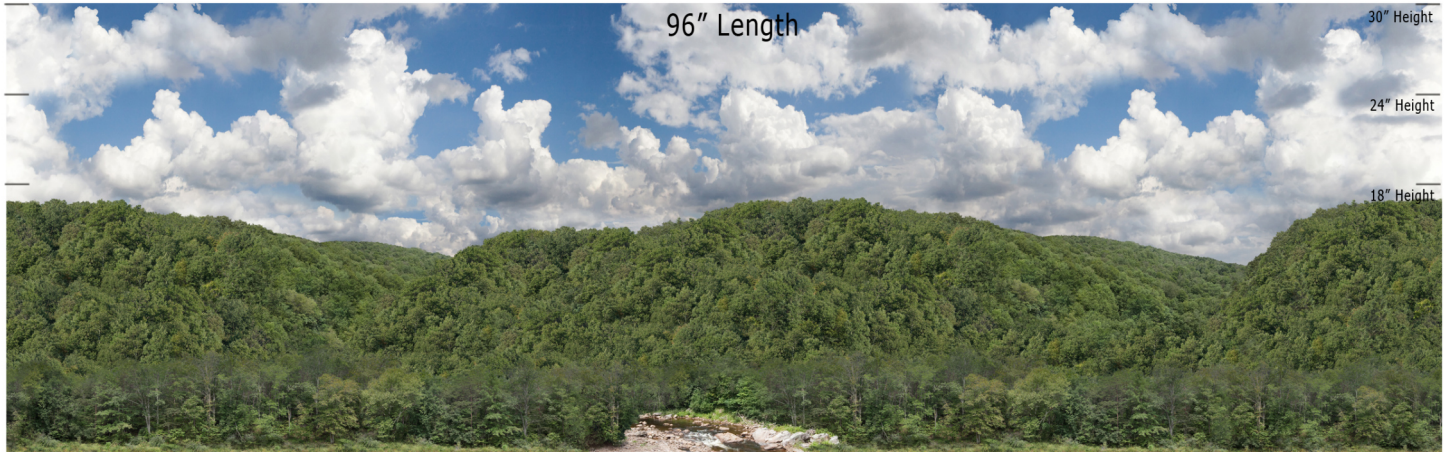

Mountain Ridge Series - MR-04 Rocky Stream - Repeater
O SCALE 1:48

**Printable Sample Previews
for 8.5" x 11 plain paper**

Printable samples for each style are created to cut out and give you the chance to model your backdrop before purchase. Mix and match with others in the same series, or use transition preview samples to move to another series or other available prints. All preview images on this page share the max standard 30" height. Cut your samples to desired heights if needed for visualization.

Mountain Ridge Series - MR-04 Rocky Stream - Repeater
HO SCALE 1:87

Printable Sample Previews
for 8.5" x 11 plain paper

Printable samples for each style are created to cut out and give you the chance to model your backdrop before purchase. Mix and match with others in the same series, or use transition preview samples to move to another series or other available prints. All preview images on this page share the max standard 30" height. Cut your samples to desired heights if needed for visualization.

Mountain Ridge Series - MR-04 Rocky Stream - Repeater
N SCALE 1:160

**Printable Sample Previews
for 8.5" x 11 plain paper**

Printable samples for each style are created to cut out and give you the chance to model your backdrop before purchase. Mix and match with others in the same series, or use transition preview samples to move to another series or other available prints. All preview images on this page share the max standard 30" height. Cut your samples to desired heights if needed for visualization.