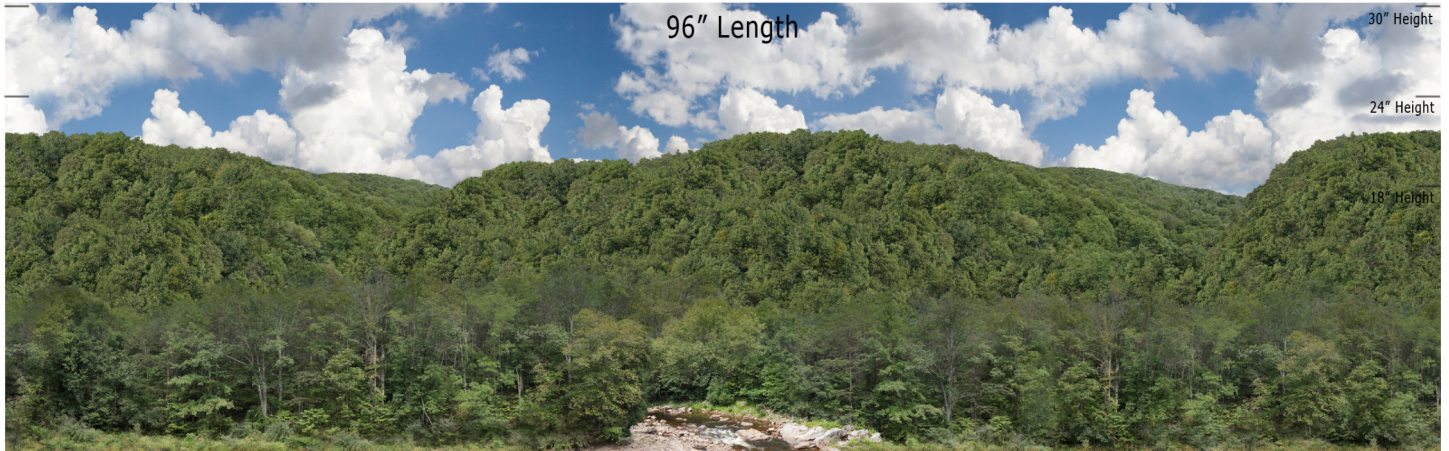

Mountain Ridge Series - MR-04 Rocky Stream - Repeater
O SCALE 1:48

**Printable Sample Previews
for 8.5" x 11 plain paper**

Printable samples for each style are created to cut out and give you the chance to model your backdrop before purchase. Mix and match with others in the same series, or use transition preview samples to move to another series or other available prints. All preview images on this page share the max standard 30" height. Cut your samples to desired heights if needed for visualization.

Mountain Ridge Series - MR-04 Rocky Stream - Repeater
HO SCALE 1:87

Printable Sample Previews
for 8.5" x 11 plain paper

Printable samples for each style are created to cut out and give you the chance to model your backdrop before purchase. Mix and match with others in the same series, or use transition preview samples to move to another series or other available prints. All preview images on this page share the max standard 30" height. Cut your samples to desired heights if needed for visualization.

Mountain Ridge Series - MR-04 Rocky Stream - Repeater
N SCALE 1:160

**Printable Sample Previews
for 8.5" x 11 plain paper**

Printable samples for each style are created to cut out and give you the chance to model your backdrop before purchase. Mix and match with others in the same series, or use transition preview samples to move to another series or other available prints. All preview images on this page share the max standard 30" height. Cut your samples to desired heights if needed for visualization.