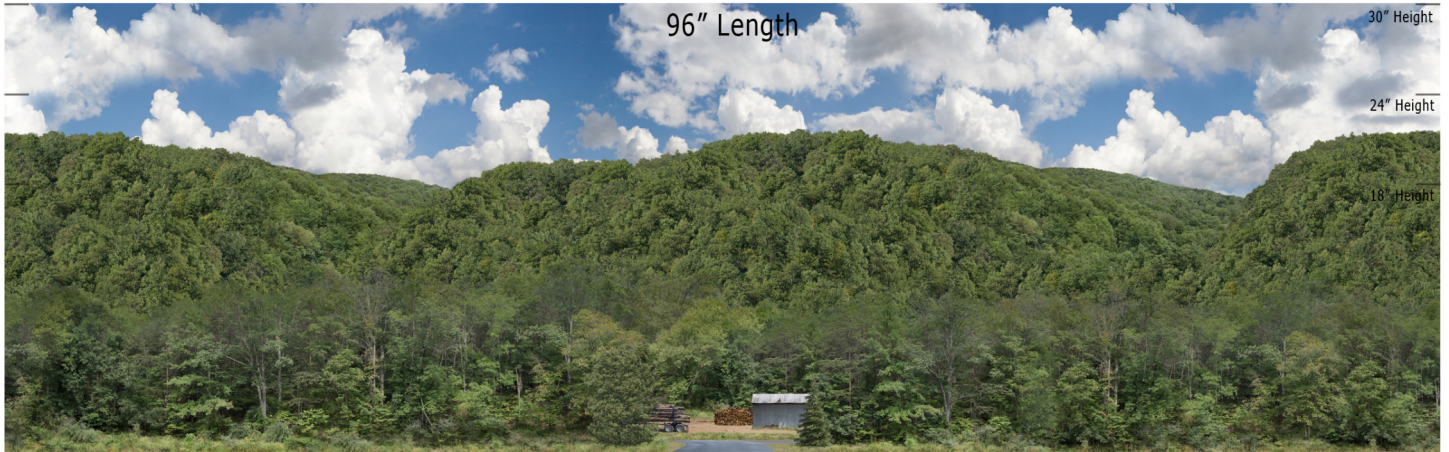

Mountain Ridge Series - MR-10 Outskirts 5 - Repeater
O SCALE 1:48

**Printable Sample Previews
for 8.5" x 11 plain paper**

Printable samples for each style are created to cut out and give you the chance to model your backdrop before purchase. Mix and match with others in the same series, or use transition preview samples to move to another series or other available prints. All preview images on this page share the max standard 30" height. Cut your samples to desired heights if needed for visualization.

Mountain Ridge Series - MR-10 Outskirts 5 - Repeater
HO SCALE 1:87

**Printable Sample Previews
for 8.5" x 11 plain paper**

Printable samples for each style are created to cut out and give you the chance to model your backdrop before purchase. Mix and match with others in the same series, or use transition preview samples to move to another series or other available prints. All preview images on this page share the max standard 30" height. Cut your samples to desired heights if needed for visualization.

Mountain Ridge Series - MR-10 Outskirts 5 - Repeater
N SCALE 1:160

**Printable Sample Previews
for 8.5" x 11 plain paper**

Printable samples for each style are created to cut out and give you the chance to model your backdrop before purchase. Mix and match with others in the same series, or use transition preview samples to move to another series or other available prints. All preview images on this page share the max standard 30" height. Cut your samples to desired heights if needed for visualization.