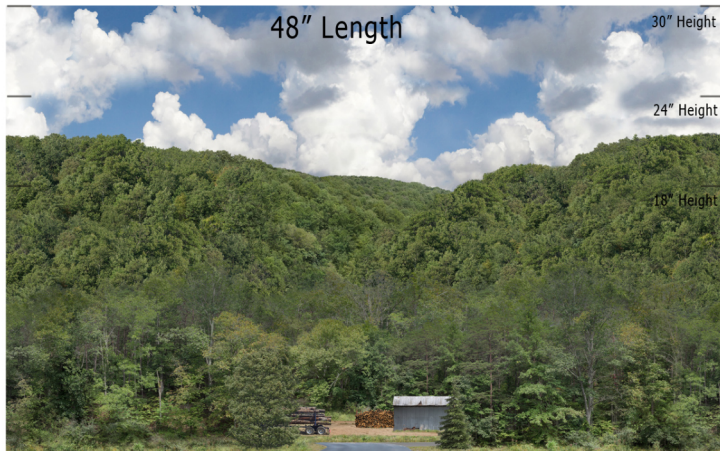

Mountain Ridge Series - MR-10 Outskirts 5 - Repeater
O SCALE 1:48

**Printable Sample Previews
for 8.5" x 11 plain paper**

Printable samples for each style are created to cut out and give you the chance to model your backdrop before purchase. Mix and match with others in the same series, or use transition preview samples to move to another series or other available prints. All preview images on this page share the max standard 30" height. Cut your samples to desired heights if needed for visualization.

Mountain Ridge Series - MR-10 Outskirts 5 - Repeater
HO SCALE 1:87

**Printable Sample Previews
for 8.5" x 11 plain paper**

Printable samples for each style are created to cut out and give you the chance to model your backdrop before purchase. Mix and match with others in the same series, or use transition preview samples to move to another series or other available prints. All preview images on this page share the max standard 30" height. Cut your samples to desired heights if needed for visualization.

Mountain Ridge Series - MR-10 Outskirts 5 - Repeater
N SCALE 1:160

**Printable Sample Previews
for 8.5" x 11 plain paper**

Printable samples for each style are created to cut out and give you the chance to model your backdrop before purchase. Mix and match with others in the same series, or use transition preview samples to move to another series or other available prints. All preview images on this page share the max standard 30" height. Cut your samples to desired heights if needed for visualization.