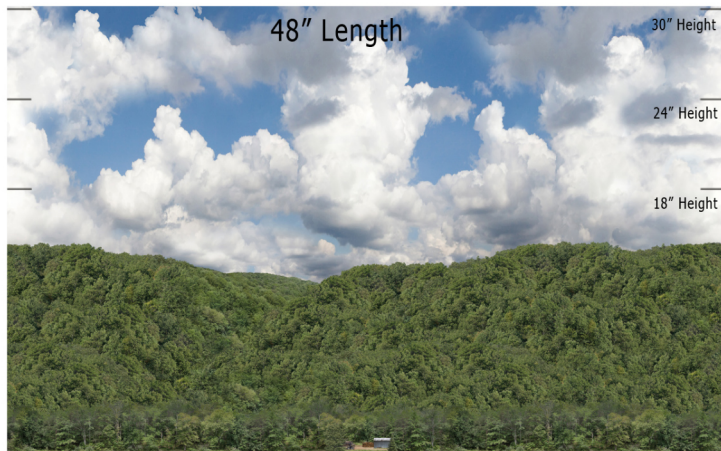

Mountain Ridge Series - MR-10 Outskirts 5 - Repeater
O SCALE 1:48

**Printable Sample Previews
for 8.5" x 11 plain paper**

Printable samples for each style are created to cut out and give you the chance to model your backdrop before purchase. Mix and match with others in the same series, or use transition preview samples to move to another series or other available prints. All preview images on this page share the max standard 30" height. Cut your samples to desired heights if needed for visualization.

Mountain Ridge Series - MR-10 Outskirts 5 - Repeater
HO SCALE 1:87

**Printable Sample Previews
for 8.5" x 11 plain paper**

Printable samples for each style are created to cut out and give you the chance to model your backdrop before purchase. Mix and match with others in the same series, or use transition preview samples to move to another series or other available prints. All preview images on this page share the max standard 30" height. Cut your samples to desired heights if needed for visualization.

Mountain Ridge Series - MR-10 Outskirts 5 - Repeater
N SCALE 1:160

**Printable Sample Previews
for 8.5" x 11 plain paper**

Printable samples for each style are created to cut out and give you the chance to model your backdrop before purchase. Mix and match with others in the same series, or use transition preview samples to move to another series or other available prints. All preview images on this page share the max standard 30" height. Cut your samples to desired heights if needed for visualization.