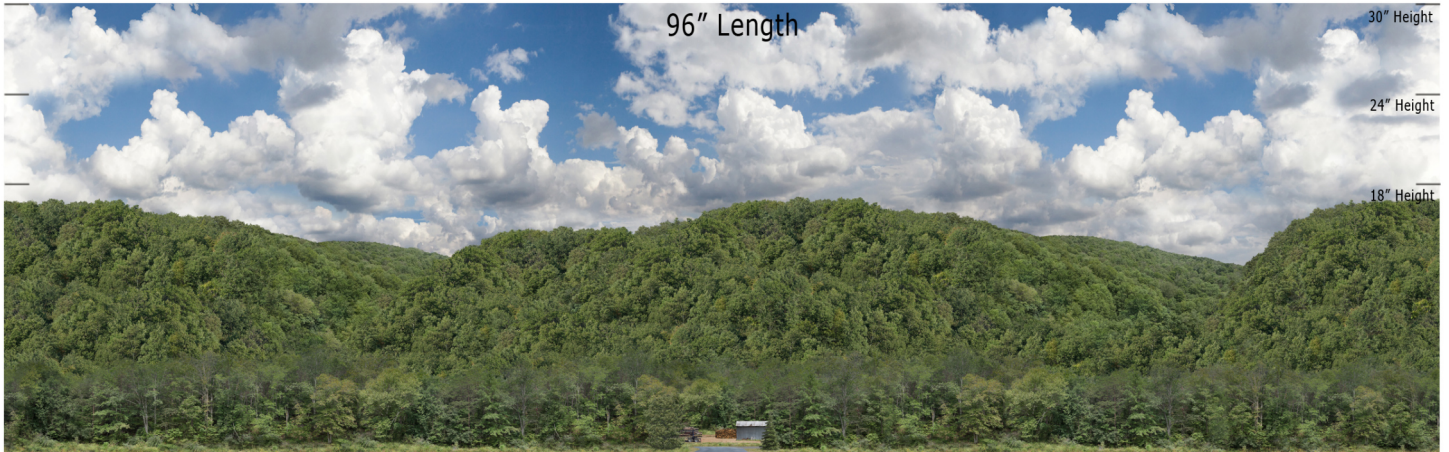

Mountain Ridge Series - MR-10 Outskirts 5 - Repeater
O SCALE 1:48

**Printable Sample Previews
for 8.5" x 11 plain paper**

Printable samples for each style are created to cut out and give you the chance to model your backdrop before purchase. Mix and match with others in the same series, or use transition preview samples to move to another series or other available prints. All preview images on this page share the max standard 30" height. Cut your samples to desired heights if needed for visualization.

Mountain Ridge Series - MR-10 Outskirts 5 - Repeater
HO SCALE 1:87

**Printable Sample Previews
for 8.5" x 11 plain paper**

Printable samples for each style are created to cut out and give you the chance to model your backdrop before purchase. Mix and match with others in the same series, or use transition preview samples to move to another series or other available prints. All preview images on this page share the max standard 30" height. Cut your samples to desired heights if needed for visualization.

Mountain Ridge Series - MR-10 Outskirts 5 - Repeater
N SCALE 1:160

**Printable Sample Previews
for 8.5" x 11 plain paper**

Printable samples for each style are created to cut out and give you the chance to model your backdrop before purchase. Mix and match with others in the same series, or use transition preview samples to move to another series or other available prints. All preview images on this page share the max standard 30" height. Cut your samples to desired heights if needed for visualization.