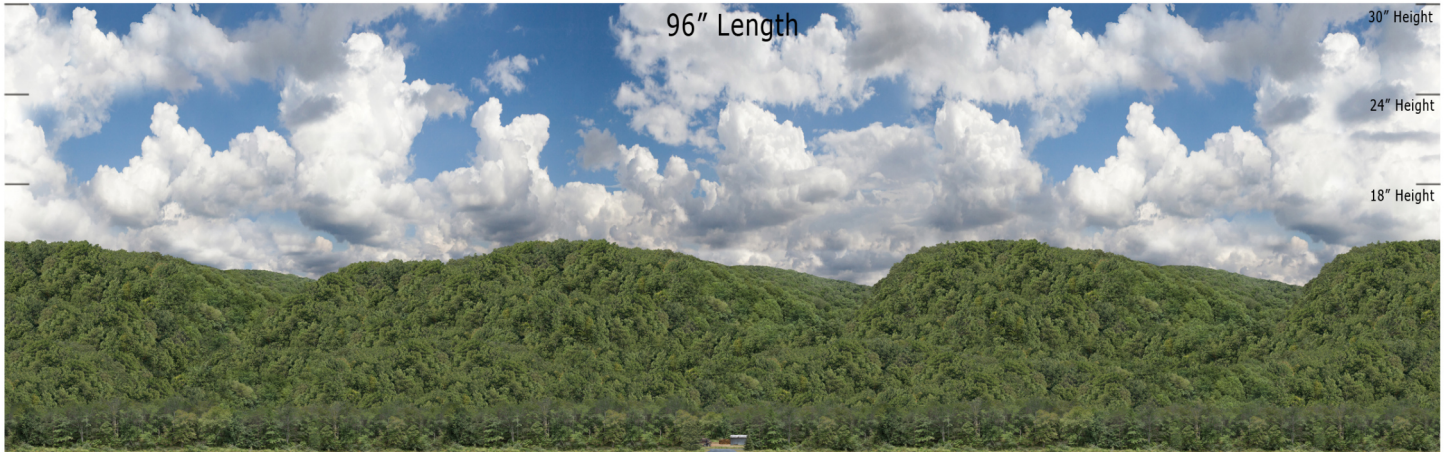

Mountain Ridge Series - MR-10 Outskirts 5 - Repeater
O SCALE 1:48

**Printable Sample Previews
for 8.5" x 11 plain paper**

Printable samples for each style are created to cut out and give you the chance to model your backdrop before purchase. Mix and match with others in the same series, or use transition preview samples to move to another series or other available prints. All preview images on this page share the max standard 30" height. Cut your samples to desired heights if needed for visualization.

Mountain Ridge Series - MR-10 Outskirts 5 - Repeater
HO SCALE 1:87

**Printable Sample Previews
for 8.5" x 11 plain paper**

Printable samples for each style are created to cut out and give you the chance to model your backdrop before purchase. Mix and match with others in the same series, or use transition preview samples to move to another series or other available prints. All preview images on this page share the max standard 30" height. Cut your samples to desired heights if needed for visualization.

Mountain Ridge Series - MR-10 Outskirts 5 - Repeater
N SCALE 1:160

**Printable Sample Previews
for 8.5" x 11 plain paper**

Printable samples for each style are created to cut out and give you the chance to model your backdrop before purchase. Mix and match with others in the same series, or use transition preview samples to move to another series or other available prints. All preview images on this page share the max standard 30" height. Cut your samples to desired heights if needed for visualization.