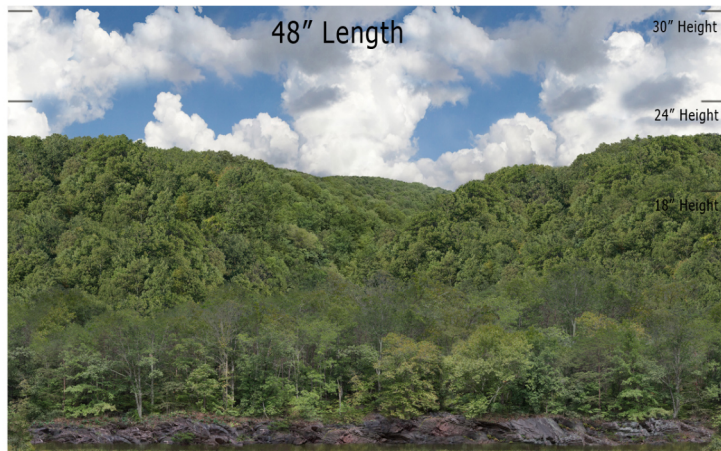

Mountain Ridge Series - MR-14 Creekside - Repeater  
O SCALE 1:48

**Printable Sample Previews  
for 8.5" x 11 plain paper**

Printable samples for each style are created to cut out and give you the chance to model your backdrop before purchase. Mix and match with others in the same series, or use transition preview samples to move to another series or other available prints. All preview images on this page share the max standard 30" height. Cut your samples to desired heights if needed for visualization.

Mountain Ridge Series - MR-14 Creekside - Repeater  
HO SCALE 1:87

**Printable Sample Previews  
for 8.5" x 11 plain paper**

Printable samples for each style are created to cut out and give you the chance to model your backdrop before purchase. Mix and match with others in the same series, or use transition preview samples to move to another series or other available prints. All preview images on this page share the max standard 30" height. Cut your samples to desired heights if needed for visualization.

Mountain Ridge Series - MR-14 Creekside - Repeater  
N SCALE 1:160

**Printable Sample Previews  
for 8.5" x 11 plain paper**

Printable samples for each style are created to cut out and give you the chance to model your backdrop before purchase. Mix and match with others in the same series, or use transition preview samples to move to another series or other available prints. All preview images on this page share the max standard 30" height. Cut your samples to desired heights if needed for visualization.