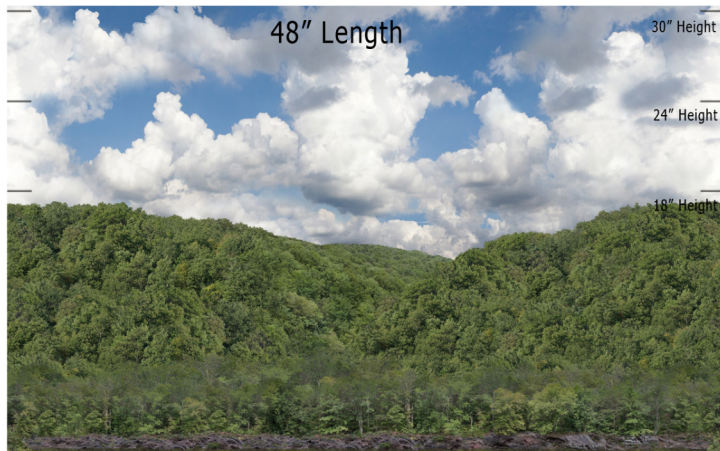

Mountain Ridge Series - MR-14 Creekside - Repeater  
O SCALE 1:48

**Printable Sample Previews  
for 8.5" x 11 plain paper**

Printable samples for each style are created to cut out and give you the chance to model your backdrop before purchase. Mix and match with others in the same series, or use transition preview samples to move to another series or other available prints. All preview images on this page share the max standard 30" height. Cut your samples to desired heights if needed for visualization.

Mountain Ridge Series - MR-14 Creekside - Repeater  
HO SCALE 1:87

**Printable Sample Previews  
for 8.5" x 11 plain paper**

Printable samples for each style are created to cut out and give you the chance to model your backdrop before purchase. Mix and match with others in the same series, or use transition preview samples to move to another series or other available prints. All preview images on this page share the max standard 30" height. Cut your samples to desired heights if needed for visualization.

Mountain Ridge Series - MR-14 Creekside - Repeater  
N SCALE 1:160

**Printable Sample Previews  
for 8.5" x 11 plain paper**

Printable samples for each style are created to cut out and give you the chance to model your backdrop before purchase. Mix and match with others in the same series, or use transition preview samples to move to another series or other available prints. All preview images on this page share the max standard 30" height. Cut your samples to desired heights if needed for visualization.