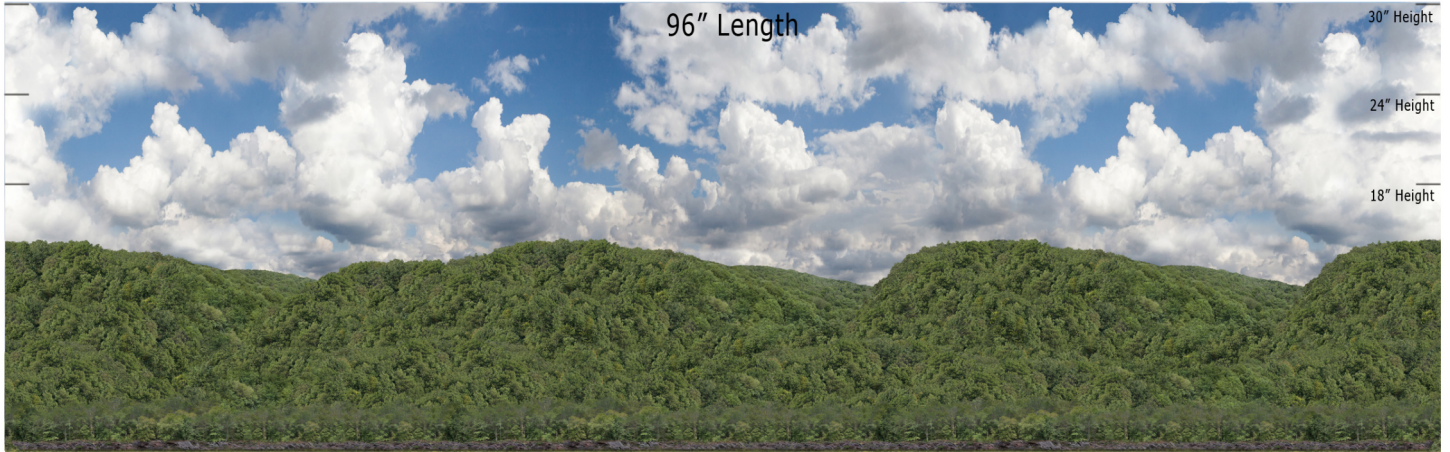

Mountain Ridge Series - MR-14 Creekside - Repeater  
O SCALE 1:48

**Printable Sample Previews  
for 8.5" x 11 plain paper**

Printable samples for each style are created to cut out and give you the chance to model your backdrop before purchase. Mix and match with others in the same series, or use transition preview samples to move to another series or other available prints. All preview images on this page share the max standard 30" height. Cut your samples to desired heights if needed for visualization.

Mountain Ridge Series - MR-14 Creekside - Repeater  
HO SCALE 1:87

**Printable Sample Previews  
for 8.5" x 11 plain paper**

Printable samples for each style are created to cut out and give you the chance to model your backdrop before purchase. Mix and match with others in the same series, or use transition preview samples to move to another series or other available prints. All preview images on this page share the max standard 30" height. Cut your samples to desired heights if needed for visualization.

Mountain Ridge Series - MR-14 Creekside - Repeater  
N SCALE 1:160

**Printable Sample Previews  
for 8.5" x 11 plain paper**

Printable samples for each style are created to cut out and give you the chance to model your backdrop before purchase. Mix and match with others in the same series, or use transition preview samples to move to another series or other available prints. All preview images on this page share the max standard 30" height. Cut your samples to desired heights if needed for visualization.