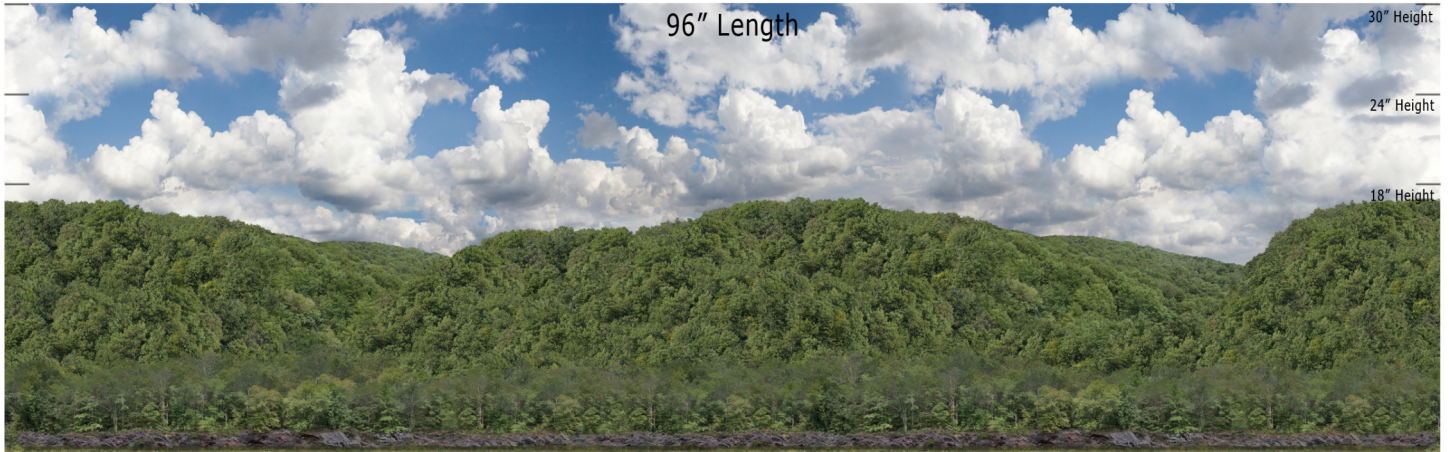

Mountain Ridge Series - MR-14 Creekside - Repeater  
O SCALE 1:48

**Printable Sample Previews  
for 8.5" x 11 plain paper**

Printable samples for each style are created to cut out and give you the chance to model your backdrop before purchase. Mix and match with others in the same series, or use transition preview samples to move to another series or other available prints. All preview images on this page share the max standard 30" height. Cut your samples to desired heights if needed for visualization.

Mountain Ridge Series - MR-14 Creekside - Repeater  
HO SCALE 1:87

**Printable Sample Previews  
for 8.5" x 11 plain paper**

Printable samples for each style are created to cut out and give you the chance to model your backdrop before purchase. Mix and match with others in the same series, or use transition preview samples to move to another series or other available prints. All preview images on this page share the max standard 30" height. Cut your samples to desired heights if needed for visualization.

Mountain Ridge Series - MR-14 Creekside - Repeater  
N SCALE 1:160

**Printable Sample Previews  
for 8.5" x 11 plain paper**

Printable samples for each style are created to cut out and give you the chance to model your backdrop before purchase. Mix and match with others in the same series, or use transition preview samples to move to another series or other available prints. All preview images on this page share the max standard 30" height. Cut your samples to desired heights if needed for visualization.