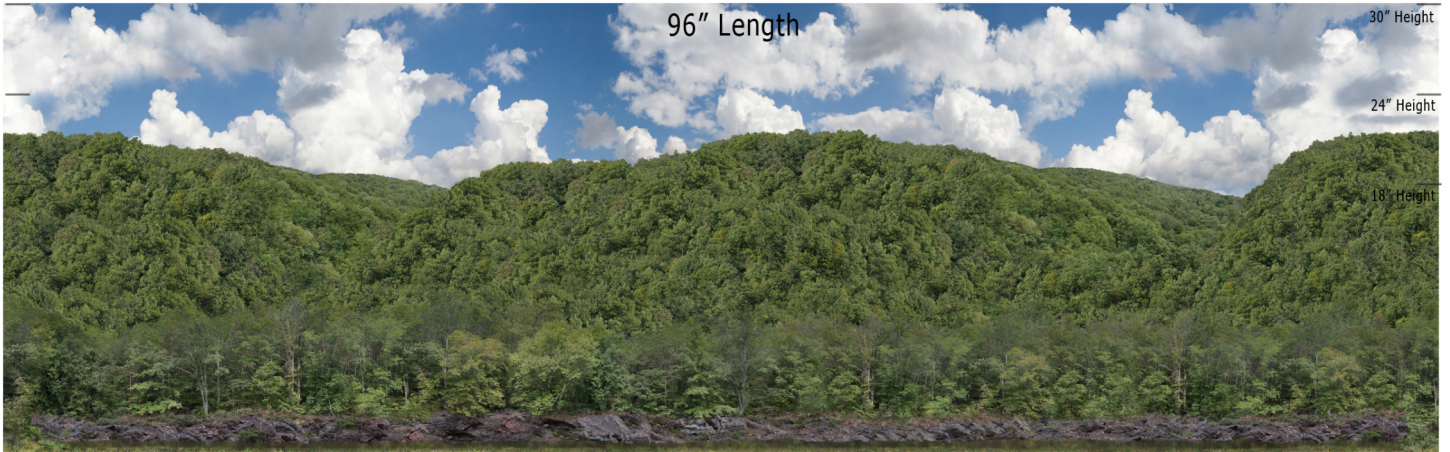

Mountain Ridge Series - MR-14 Creekside - Repeater  
O SCALE 1:48

**Printable Sample Previews  
for 8.5" x 11 plain paper**

Printable samples for each style are created to cut out and give you the chance to model your backdrop before purchase. Mix and match with others in the same series, or use transition preview samples to move to another series or other available prints. All preview images on this page share the max standard 30" height. Cut your samples to desired heights if needed for visualization.

Mountain Ridge Series - MR-14 Creekside - Repeater  
HO SCALE 1:87

**Printable Sample Previews  
for 8.5" x 11 plain paper**

Printable samples for each style are created to cut out and give you the chance to model your backdrop before purchase. Mix and match with others in the same series, or use transition preview samples to move to another series or other available prints. All preview images on this page share the max standard 30" height. Cut your samples to desired heights if needed for visualization.

Mountain Ridge Series - MR-14 Creekside - Repeater  
N SCALE 1:160

**Printable Sample Previews  
for 8.5" x 11 plain paper**

Printable samples for each style are created to cut out and give you the chance to model your backdrop before purchase. Mix and match with others in the same series, or use transition preview samples to move to another series or other available prints. All preview images on this page share the max standard 30" height. Cut your samples to desired heights if needed for visualization.