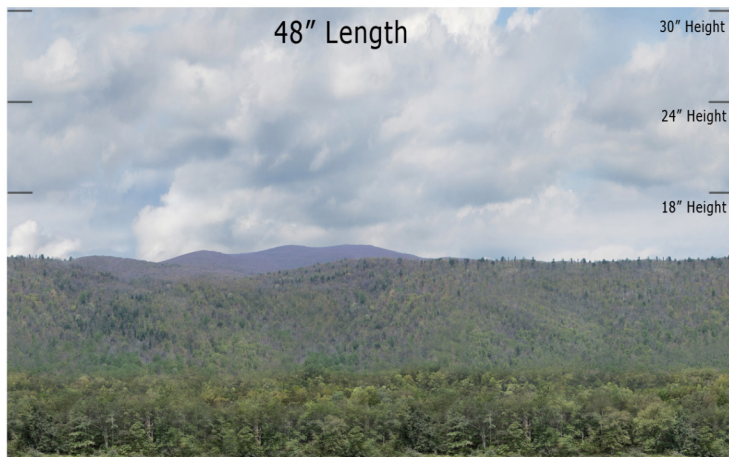

SV-01 Level Woodland - Shenandoah View Series Repeater

O SCALE 1:48

**Printable Sample Previews  
for 8.5" x 11 plain paper**

Printable samples for each style are created to cut out and give you the chance to model your backdrop before purchase. Mix and match with others in the same series, or use transition preview samples to move to another series or other available prints. All preview images on this page share the max standard 30" height. Cut your samples to desired heights if needed for visualization.

SV-01 Level Woodland - Shenandoah View Series Repeater

HO SCALE 1:87

**Printable Sample Previews  
for 8.5" x 11 plain paper**

Printable samples for each style are created to cut out and give you the chance to model your backdrop before purchase. Mix and match with others in the same series, or use transition preview samples to move to another series or other available prints. All preview images on this page share the max standard 30" height. Cut your samples to desired heights if needed for visualization.

SV-01 Level Woodland - Shenandoah View Series Repeater

N SCALE 1:160

**Printable Sample Previews  
for 8.5" x 11 plain paper**

Printable samples for each style are created to cut out and give you the chance to model your backdrop before purchase. Mix and match with others in the same series, or use transition preview samples to move to another series or other available prints. All preview images on this page share the max standard 30" height. Cut your samples to desired heights if needed for visualization.