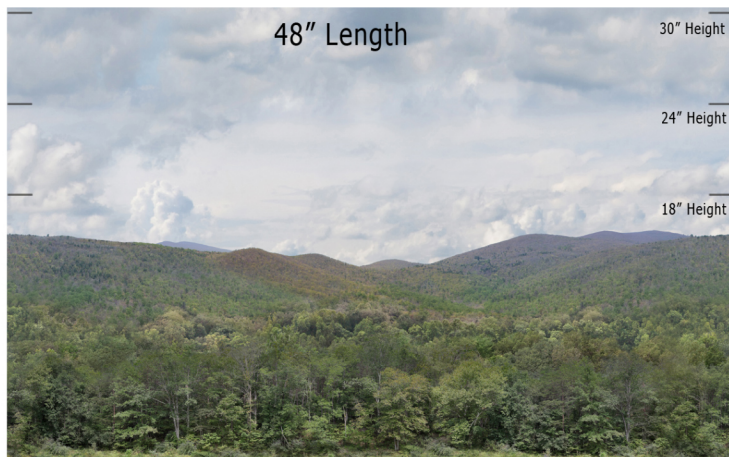

SV-01 Level Woodland - Shenandoah View Series Repeater

O SCALE 1:48

**Printable Sample Previews  
for 8.5" x 11 plain paper**

Printable samples for each style are created to cut out and give you the chance to model your backdrop before purchase. Mix and match with others in the same series, or use transition preview samples to move to another series or other available prints. All preview images on this page share the max standard 30" height. Cut your samples to desired heights if needed for visualization.

SV-01 Level Woodland - Shenandoah View Series Repeater

HO SCALE 1:87

**Printable Sample Previews  
for 8.5" x 11 plain paper**

Printable samples for each style are created to cut out and give you the chance to model your backdrop before purchase. Mix and match with others in the same series, or use transition preview samples to move to another series or other available prints. All preview images on this page share the max standard 30" height. Cut your samples to desired heights if needed for visualization.

SV-01 Level Woodland - Shenandoah View Series Repeater

N SCALE 1:160

**Printable Sample Previews  
for 8.5" x 11 plain paper**

Printable samples for each style are created to cut out and give you the chance to model your backdrop before purchase. Mix and match with others in the same series, or use transition preview samples to move to another series or other available prints. All preview images on this page share the max standard 30" height. Cut your samples to desired heights if needed for visualization.