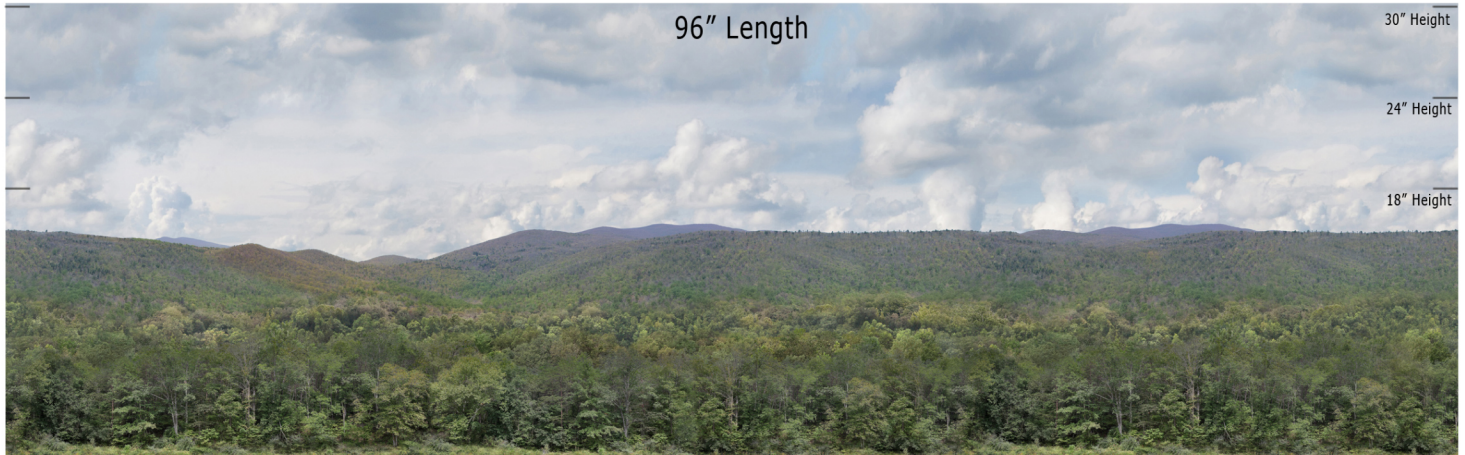

SV-01 Level Woodland - Shenandoah View Series Repeater

O SCALE 1:48

**Printable Sample Previews  
for 8.5" x 11 plain paper**

Printable samples for each style are created to cut out and give you the chance to model your backdrop before purchase. Mix and match with others in the same series, or use transition preview samples to move to another series or other available prints. All preview images on this page share the max standard 30" height. Cut your samples to desired heights if needed for visualization.

SV-01 Level Woodland - Shenandoah View Series Repeater

HO SCALE 1:87

**Printable Sample Previews  
for 8.5" x 11 plain paper**

Printable samples for each style are created to cut out and give you the chance to model your backdrop before purchase. Mix and match with others in the same series, or use transition preview samples to move to another series or other available prints. All preview images on this page share the max standard 30" height. Cut your samples to desired heights if needed for visualization.

SV-01 Level Woodland - Shenandoah View Series Repeater

N SCALE 1:160

**Printable Sample Previews  
for 8.5" x 11 plain paper**

Printable samples for each style are created to cut out and give you the chance to model your backdrop before purchase. Mix and match with others in the same series, or use transition preview samples to move to another series or other available prints. All preview images on this page share the max standard 30" height. Cut your samples to desired heights if needed for visualization.