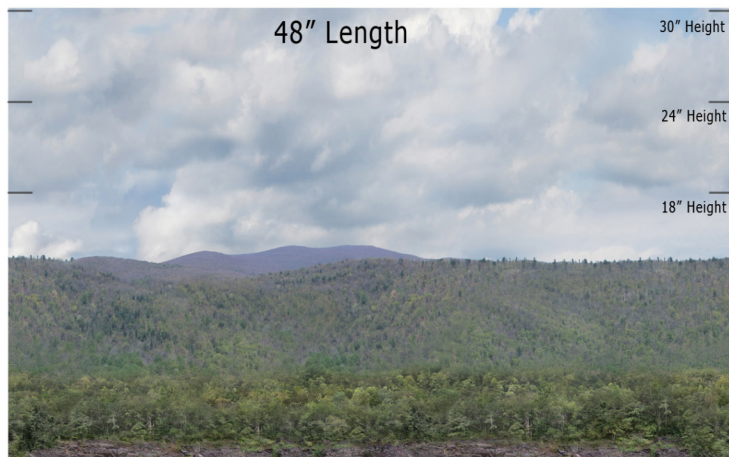

SV-06 Doe Gully - Shenandoah View Series Repeater

O SCALE 1:48

**Printable Sample Previews
for 8.5" x 11 plain paper**

Printable samples for each style are created to cut out and give you the chance to model your backdrop before purchase. Mix and match with others in the same series, or use transition preview samples to move to another series or other available prints. All preview images on this page share the max standard 30" height. Cut your samples to desired heights if needed for visualization.

SV-06 Doe Gully - Shenandoah View Series Repeater
HO SCALE 1:87

**Printable Sample Previews
for 8.5" x 11 plain paper**

Printable samples for each style are created to cut out and give you the chance to model your backdrop before purchase. Mix and match with others in the same series, or use transition preview samples to move to another series or other available prints. All preview images on this page share the max standard 30" height. Cut your samples to desired heights if needed for visualization.

SV-06 Doe Gully - Shenandoah View Series Repeater

N SCALE 1:160

**Printable Sample Previews
for 8.5" x 11 plain paper**

Printable samples for each style are created to cut out and give you the chance to model your backdrop before purchase. Mix and match with others in the same series, or use transition preview samples to move to another series or other available prints. All preview images on this page share the max standard 30" height. Cut your samples to desired heights if needed for visualization.