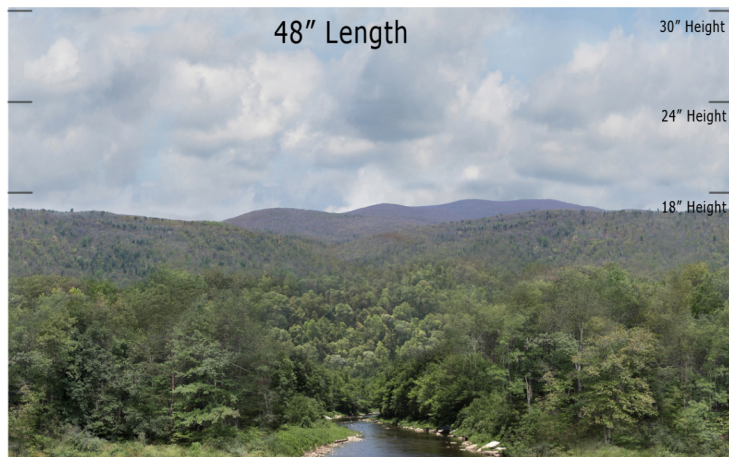

SV-08 Stream - Shenandoah View Repeater

O SCALE 1:48

**Printable Sample Previews
for 8.5" x 11 plain paper**

Printable samples for each style are created to cut out and give you the chance to model your backdrop before purchase. Mix and match with others in the same series, or use transition preview samples to move to another series or other available prints. All preview images on this page share the max standard 30" height. Cut your samples to desired heights if needed for visualization.

SV-08 Stream - Shenandoah View Repeater

HO SCALE 1:87

**Printable Sample Previews
for 8.5" x 11 plain paper**

Printable samples for each style are created to cut out and give you the chance to model your backdrop before purchase. Mix and match with others in the same series, or use transition preview samples to move to another series or other available prints. All preview images on this page share the max standard 30" height. Cut your samples to desired heights if needed for visualization.

SV-08 Stream - Shenandoah View Repeater

N SCALE 1:160

**Printable Sample Previews
for 8.5" x 11 plain paper**

Printable samples for each style are created to cut out and give you the chance to model your backdrop before purchase. Mix and match with others in the same series, or use transition preview samples to move to another series or other available prints. All preview images on this page share the max standard 30" height. Cut your samples to desired heights if needed for visualization.