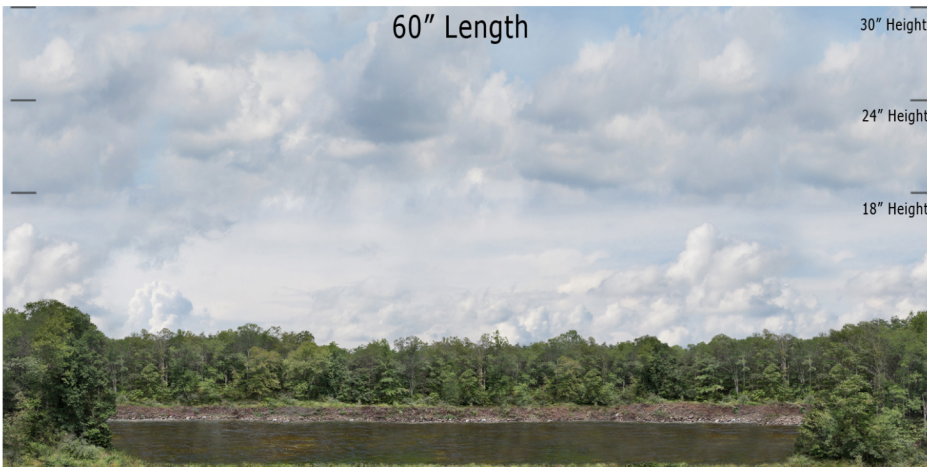

Valley Flats Series - VF-09 - Repeater

O SCALE 1:48

**Printable Sample Previews
for 8.5" x 11 plain paper**

Printable samples for each style are created to cut out and give you the chance to model your backdrop before purchase. Mix and match with others in the same series, or use transition preview samples to move to another series or other available prints. All preview images on this page share the max standard 30" height. Cut your samples to desired heights if needed for visualization.

Valley Flats Series - VF-09 - Repeater
HO SCALE 1:87

**Printable Sample Previews
for 8.5" x 11 plain paper**

Printable samples for each style are created to cut out and give you the chance to model your backdrop before purchase. Mix and match with others in the same series, or use transition preview samples to move to another series or other available prints. All preview images on this page share the max standard 30" height. Cut your samples to desired heights if needed for visualization.

Valley Flats Series - VF-09 - Repeater
N SCALE 1:160

**Printable Sample Previews
for 8.5" x 11 plain paper**

Printable samples for each style are created to cut out and give you the chance to model your backdrop before purchase. Mix and match with others in the same series, or use transition preview samples to move to another series or other available prints. All preview images on this page share the max standard 30" height. Cut your samples to desired heights if needed for visualization.