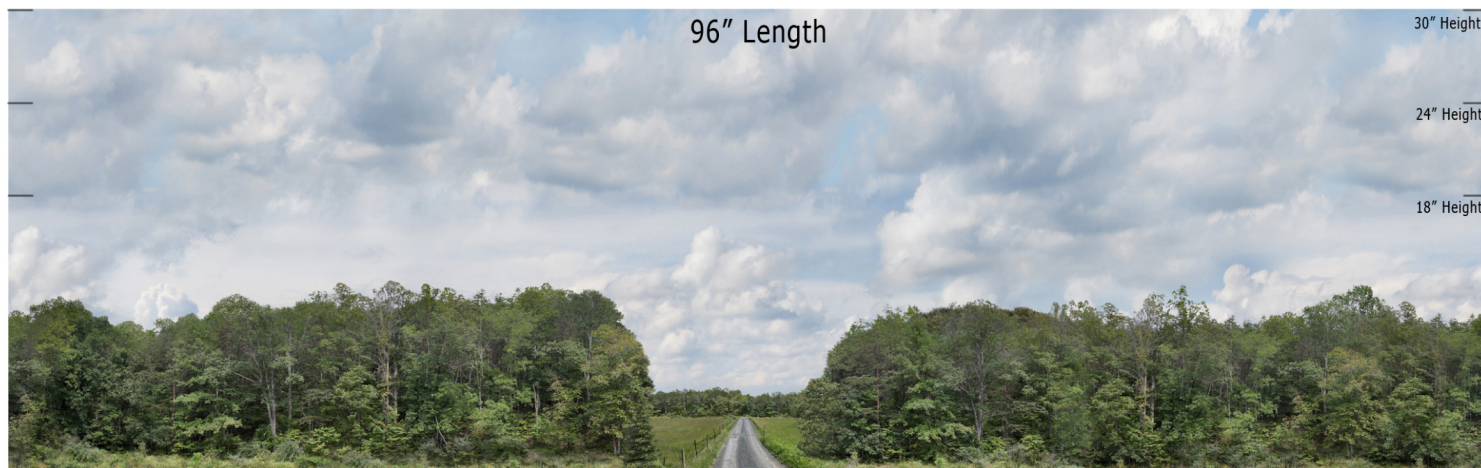

VF-21 Country Road - Valley Flats Series Repeater  
O SCALE 1:48

**Printable Sample Previews  
for 8.5" x 11 plain paper**

Printable samples for each style are created to cut out and give you the chance to model your backdrop before purchase. Mix and match with others in the same series, or use transition preview samples to move to another series or other available prints. All preview images on this page share the max standard 30" height. Cut your samples to desired heights if needed for visualization.

**VF-21 Country Road - Valley Flats Series Repeater**  
**HO SCALE 1:87**

**Printable Sample Previews**  
**for 8.5" x 11 plain paper**

Printable samples for each style are created to cut out and give you the chance to model your backdrop before purchase. Mix and match with others in the same series, or use transition preview samples to move to another series or other available prints. All preview images on this page share the max standard 30" height. Cut your samples to desired heights if needed for visualization.

VF-21 Country Road - Valley Flats Series Repeater  
N SCALE 1:160

**Printable Sample Previews  
for 8.5" x 11 plain paper**

Printable samples for each style are created to cut out and give you the chance to model your backdrop before purchase. Mix and match with others in the same series, or use transition preview samples to move to another series or other available prints. All preview images on this page share the max standard 30" height. Cut your samples to desired heights if needed for visualization.