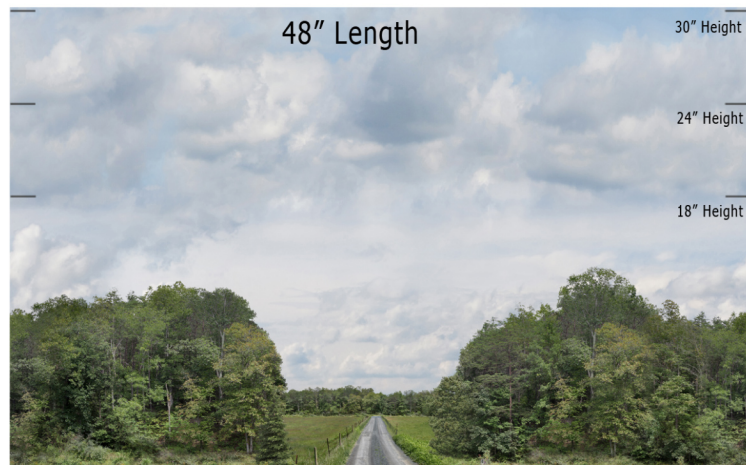

VF-21 Country Road - Valley Flats Series Repeater  
O SCALE 1:48

**Printable Sample Previews  
for 8.5" x 11 plain paper**

Printable samples for each style are created to cut out and give you the chance to model your backdrop before purchase. Mix and match with others in the same series, or use transition preview samples to move to another series or other available prints. All preview images on this page share the max standard 30" height. Cut your samples to desired heights if needed for visualization.

**VF-21 Country Road - Valley Flats Series Repeater**  
**HO SCALE 1:87**

**Printable Sample Previews**  
**for 8.5" x 11 plain paper**

Printable samples for each style are created to cut out and give you the chance to model your backdrop before purchase. Mix and match with others in the same series, or use transition preview samples to move to another series or other available prints. All preview images on this page share the max standard 30" height. Cut your samples to desired heights if needed for visualization.

VF-21 Country Road - Valley Flats Series Repeater  
N SCALE 1:160

**Printable Sample Previews  
for 8.5" x 11 plain paper**

Printable samples for each style are created to cut out and give you the chance to model your backdrop before purchase. Mix and match with others in the same series, or use transition preview samples to move to another series or other available prints. All preview images on this page share the max standard 30" height. Cut your samples to desired heights if needed for visualization.