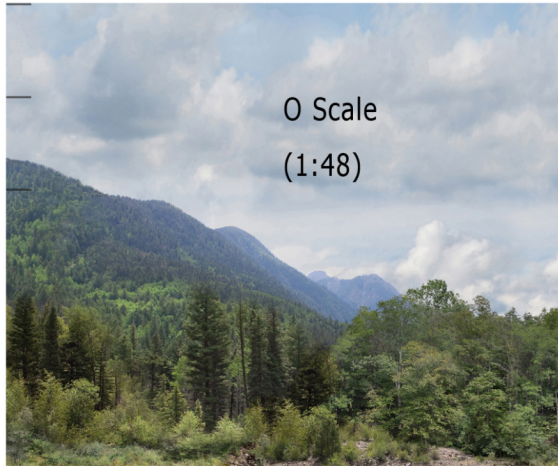

Valley Flats Series & Western Timberland Series Transitions
VF-WT and WT-VF Multiple Scales Preview

WT-VF

O Scale
(1:48)

HO Scale
(1:87)

N Scale
(1:160)

VF-WT

O Scale
(1:48)

HO Scale
(1:87)

N Scale
(1:160)

30" Height

24" Height

18" Height

O Scale Not available at 18" height

30" Height

24" Height

18" Height

30" Height

24" Height

18" Height