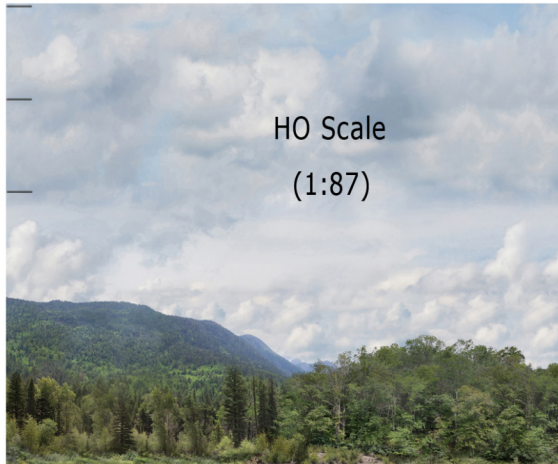

Valley Flats Series & Western Timberland Series Transitions
VF-WT and WT-VF Multiple Scales Preview

WT-VF

O Scale
(1:48)

HO Scale
(1:87)

N Scale
(1:160)

VF-WT

O Scale
(1:48)

HO Scale
(1:87)

N Scale
(1:160)

30" Height

24" Height

18" Height

O Scale Not available at 18" height

30" Height

24" Height

18" Height

30" Height

24" Height

18" Height