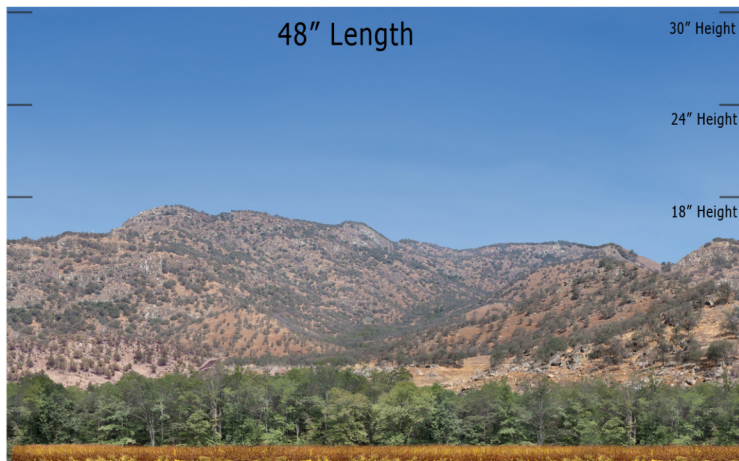

Western Hills Series - WH-02 - Cornfield - Repeater

O SCALE 1:48

**Printable Sample Previews
for 8.5" x 11 plain paper**

Printable samples for each style are created to cut out and give you the chance to model your backdrop before purchase. Mix and match with others in the same series, or use transition preview samples to move to another series or other available prints. All preview images on this page share the max standard 30" height. Cut your samples to desired heights if needed for visualization.

Western Hills Series - WH-02 - Cornfield - Repeater
HO SCALE 1:87

**Printable Sample Previews
for 8.5" x 11 plain paper**

Printable samples for each style are created to cut out and give you the chance to model your backdrop before purchase. Mix and match with others in the same series, or use transition preview samples to move to another series or other available prints. All preview images on this page share the max standard 30" height. Cut your samples to desired heights if needed for visualization.

Western Hills Series - WH-02 - Cornfield - Repeater
N SCALE 1:160

**Printable Sample Previews
for 8.5" x 11 plain paper**

Printable samples for each style are created to cut out and give you the chance to model your backdrop before purchase. Mix and match with others in the same series, or use transition preview samples to move to another series or other available prints. All preview images on this page share the max standard 30" height. Cut your samples to desired heights if needed for visualization.