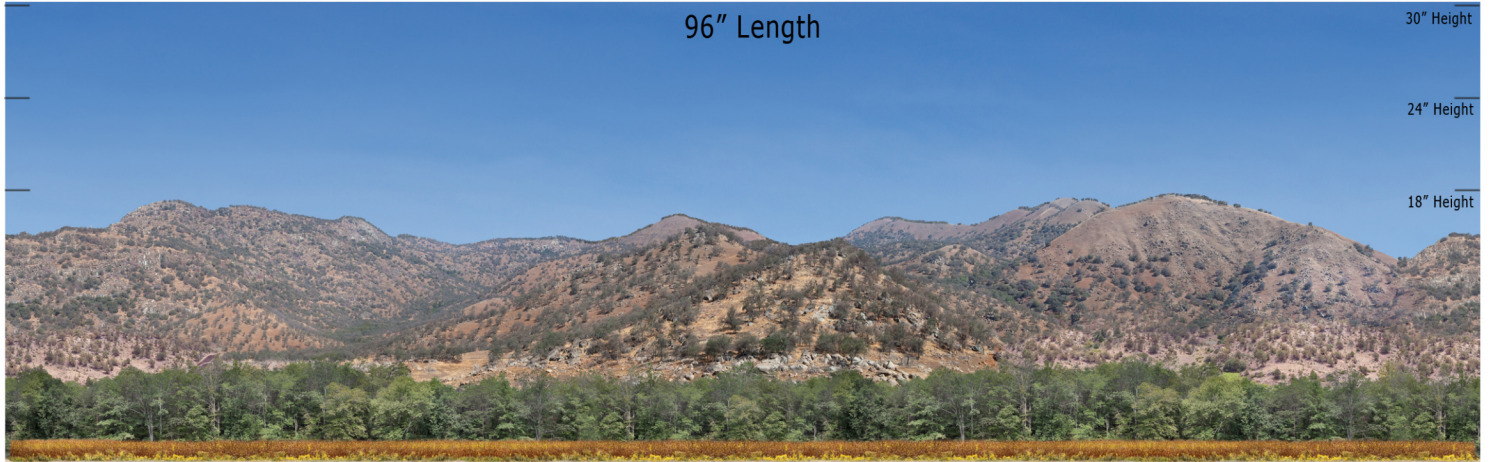

Western Hills Series - WH-02 - Cornfield - Repeater

O SCALE 1:48

**Printable Sample Previews
for 8.5" x 11 plain paper**

Printable samples for each style are created to cut out and give you the chance to model your backdrop before purchase. Mix and match with others in the same series, or use transition preview samples to move to another series or other available prints. All preview images on this page share the max standard 30" height. Cut your samples to desired heights if needed for visualization.

Western Hills Series - WH-02 - Cornfield - Repeater
HO SCALE 1:87

**Printable Sample Previews
for 8.5" x 11 plain paper**

Printable samples for each style are created to cut out and give you the chance to model your backdrop before purchase. Mix and match with others in the same series, or use transition preview samples to move to another series or other available prints. All preview images on this page share the max standard 30" height. Cut your samples to desired heights if needed for visualization.

Western Hills Series - WH-02 - Cornfield - Repeater
N SCALE 1:160

**Printable Sample Previews
for 8.5" x 11 plain paper**

Printable samples for each style are created to cut out and give you the chance to model your backdrop before purchase. Mix and match with others in the same series, or use transition preview samples to move to another series or other available prints. All preview images on this page share the max standard 30" height. Cut your samples to desired heights if needed for visualization.