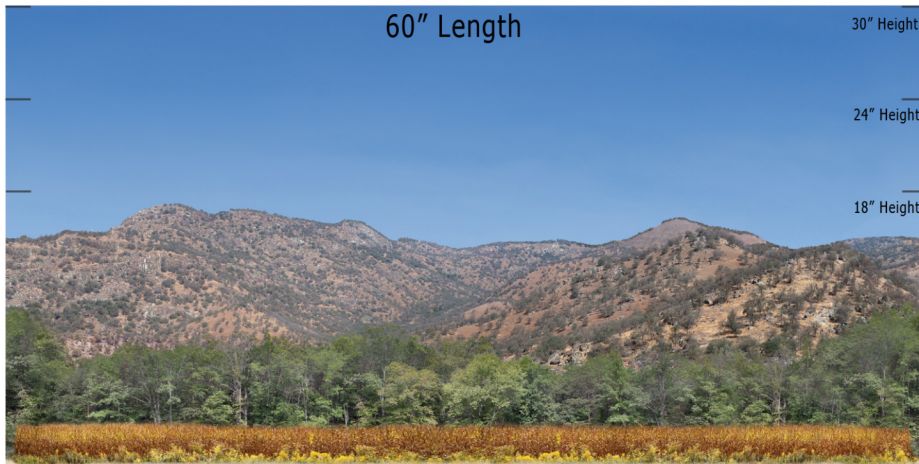

Western Hills Series - WH-02 - Cornfield - Repeater

O SCALE 1:48

**Printable Sample Previews
for 8.5" x 11 plain paper**

Printable samples for each style are created to cut out and give you the chance to model your backdrop before purchase. Mix and match with others in the same series, or use transition preview samples to move to another series or other available prints. All preview images on this page share the max standard 30" height. Cut your samples to desired heights if needed for visualization.

Western Hills Series - WH-02 - Cornfield - Repeater
HO SCALE 1:87

**Printable Sample Previews
for 8.5" x 11 plain paper**

Printable samples for each style are created to cut out and give you the chance to model your backdrop before purchase. Mix and match with others in the same series, or use transition preview samples to move to another series or other available prints. All preview images on this page share the max standard 30" height. Cut your samples to desired heights if needed for visualization.

Western Hills Series - WH-02 - Cornfield - Repeater
N SCALE 1:160

**Printable Sample Previews
for 8.5" x 11 plain paper**

Printable samples for each style are created to cut out and give you the chance to model your backdrop before purchase. Mix and match with others in the same series, or use transition preview samples to move to another series or other available prints. All preview images on this page share the max standard 30" height. Cut your samples to desired heights if needed for visualization.