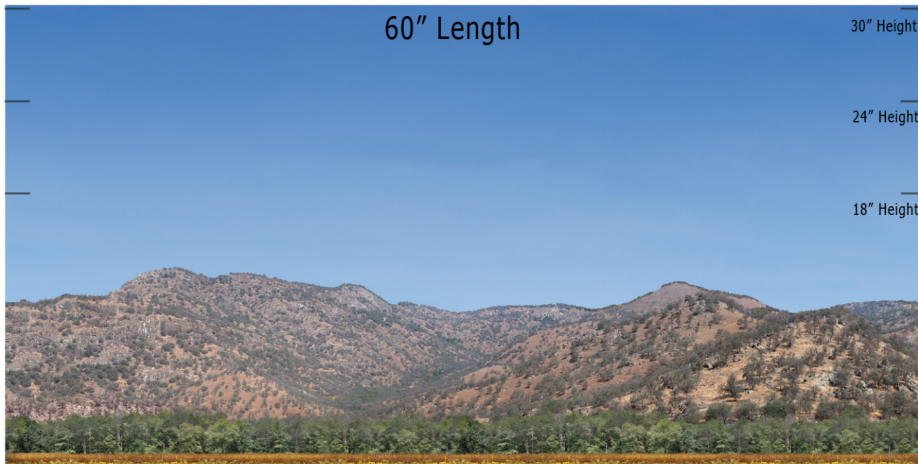

Western Hills Series - WH-02 - Cornfield - Repeater

O SCALE 1:48

**Printable Sample Previews
for 8.5" x 11 plain paper**

Printable samples for each style are created to cut out and give you the chance to model your backdrop before purchase. Mix and match with others in the same series, or use transition preview samples to move to another series or other available prints. All preview images on this page share the max standard 30" height. Cut your samples to desired heights if needed for visualization.

Western Hills Series - WH-02 - Cornfield - Repeater
HO SCALE 1:87

**Printable Sample Previews
for 8.5" x 11 plain paper**

Printable samples for each style are created to cut out and give you the chance to model your backdrop before purchase. Mix and match with others in the same series, or use transition preview samples to move to another series or other available prints. All preview images on this page share the max standard 30" height. Cut your samples to desired heights if needed for visualization.

Western Hills Series - WH-02 - Cornfield - Repeater
N SCALE 1:160

**Printable Sample Previews
for 8.5" x 11 plain paper**

Printable samples for each style are created to cut out and give you the chance to model your backdrop before purchase. Mix and match with others in the same series, or use transition preview samples to move to another series or other available prints. All preview images on this page share the max standard 30" height. Cut your samples to desired heights if needed for visualization.