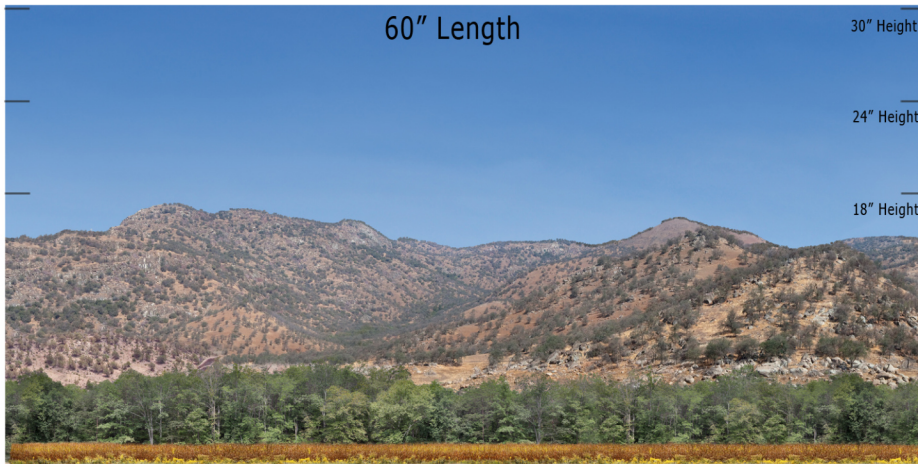

Western Hills Series - WH-02 - Cornfield - Repeater

O SCALE 1:48

**Printable Sample Previews
for 8.5" x 11 plain paper**

Printable samples for each style are created to cut out and give you the chance to model your backdrop before purchase. Mix and match with others in the same series, or use transition preview samples to move to another series or other available prints. All preview images on this page share the max standard 30" height. Cut your samples to desired heights if needed for visualization.

Western Hills Series - WH-02 - Cornfield - Repeater
HO SCALE 1:87

**Printable Sample Previews
for 8.5" x 11 plain paper**

Printable samples for each style are created to cut out and give you the chance to model your backdrop before purchase. Mix and match with others in the same series, or use transition preview samples to move to another series or other available prints. All preview images on this page share the max standard 30" height. Cut your samples to desired heights if needed for visualization.

Western Hills Series - WH-02 - Cornfield - Repeater
N SCALE 1:160

**Printable Sample Previews
for 8.5" x 11 plain paper**

Printable samples for each style are created to cut out and give you the chance to model your backdrop before purchase. Mix and match with others in the same series, or use transition preview samples to move to another series or other available prints. All preview images on this page share the max standard 30" height. Cut your samples to desired heights if needed for visualization.