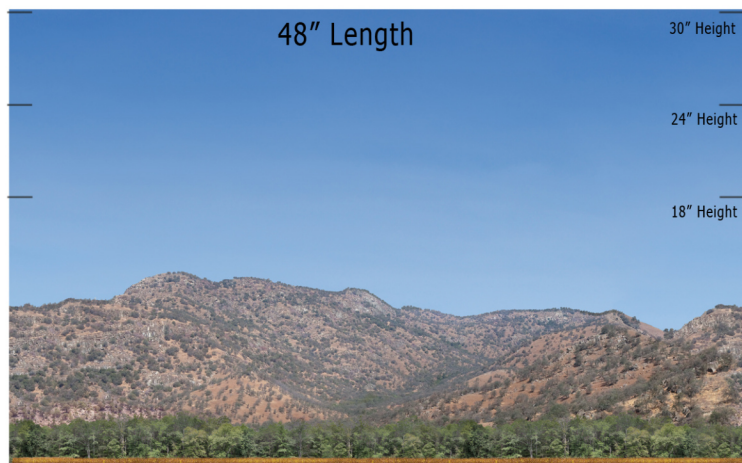

Western Hills Series - WH-02 - Cornfield - Repeater

O SCALE 1:48

**Printable Sample Previews
for 8.5" x 11 plain paper**

Printable samples for each style are created to cut out and give you the chance to model your backdrop before purchase. Mix and match with others in the same series, or use transition preview samples to move to another series or other available prints. All preview images on this page share the max standard 30" height. Cut your samples to desired heights if needed for visualization.

Western Hills Series - WH-02 - Cornfield - Repeater
HO SCALE 1:87

**Printable Sample Previews
for 8.5" x 11 plain paper**

Printable samples for each style are created to cut out and give you the chance to model your backdrop before purchase. Mix and match with others in the same series, or use transition preview samples to move to another series or other available prints. All preview images on this page share the max standard 30" height. Cut your samples to desired heights if needed for visualization.

Western Hills Series - WH-02 - Cornfield - Repeater
N SCALE 1:160

**Printable Sample Previews
for 8.5" x 11 plain paper**

Printable samples for each style are created to cut out and give you the chance to model your backdrop before purchase. Mix and match with others in the same series, or use transition preview samples to move to another series or other available prints. All preview images on this page share the max standard 30" height. Cut your samples to desired heights if needed for visualization.