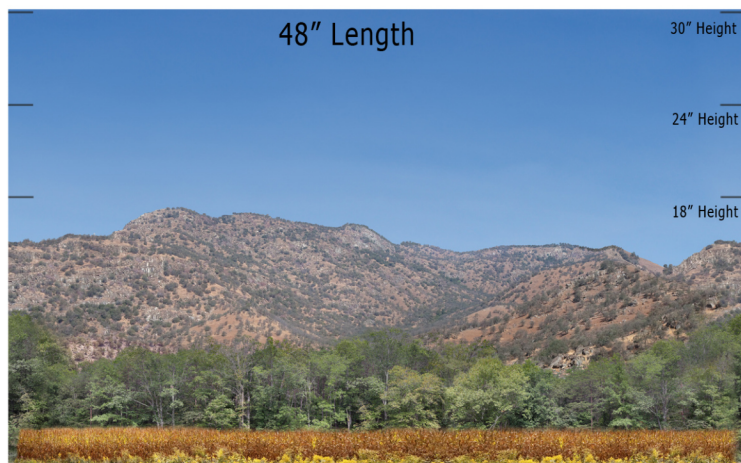

Western Hills Series - WH-02 - Cornfield - Repeater

O SCALE 1:48

**Printable Sample Previews
for 8.5" x 11 plain paper**

Printable samples for each style are created to cut out and give you the chance to model your backdrop before purchase. Mix and match with others in the same series, or use transition preview samples to move to another series or other available prints. All preview images on this page share the max standard 30" height. Cut your samples to desired heights if needed for visualization.

Western Hills Series - WH-02 - Cornfield - Repeater
HO SCALE 1:87

**Printable Sample Previews
for 8.5" x 11 plain paper**

Printable samples for each style are created to cut out and give you the chance to model your backdrop before purchase. Mix and match with others in the same series, or use transition preview samples to move to another series or other available prints. All preview images on this page share the max standard 30" height. Cut your samples to desired heights if needed for visualization.

Western Hills Series - WH-02 - Cornfield - Repeater
N SCALE 1:160

**Printable Sample Previews
for 8.5" x 11 plain paper**

Printable samples for each style are created to cut out and give you the chance to model your backdrop before purchase. Mix and match with others in the same series, or use transition preview samples to move to another series or other available prints. All preview images on this page share the max standard 30" height. Cut your samples to desired heights if needed for visualization.