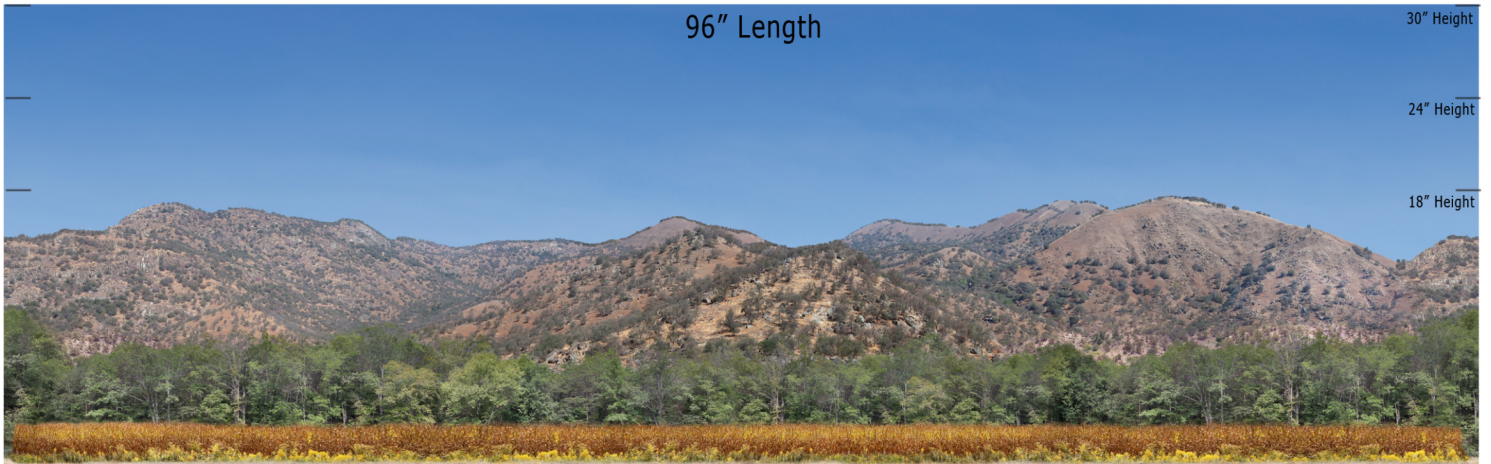

Western Hills Series - WH-02 - Cornfield - Repeater

O SCALE 1:48

**Printable Sample Previews
for 8.5" x 11 plain paper**

Printable samples for each style are created to cut out and give you the chance to model your backdrop before purchase. Mix and match with others in the same series, or use transition preview samples to move to another series or other available prints. All preview images on this page share the max standard 30" height. Cut your samples to desired heights if needed for visualization.

Western Hills Series - WH-02 - Cornfield - Repeater
HO SCALE 1:87

**Printable Sample Previews
for 8.5" x 11 plain paper**

Printable samples for each style are created to cut out and give you the chance to model your backdrop before purchase. Mix and match with others in the same series, or use transition preview samples to move to another series or other available prints. All preview images on this page share the max standard 30" height. Cut your samples to desired heights if needed for visualization.

Western Hills Series - WH-02 - Cornfield - Repeater
N SCALE 1:160

**Printable Sample Previews
for 8.5" x 11 plain paper**

Printable samples for each style are created to cut out and give you the chance to model your backdrop before purchase. Mix and match with others in the same series, or use transition preview samples to move to another series or other available prints. All preview images on this page share the max standard 30" height. Cut your samples to desired heights if needed for visualization.