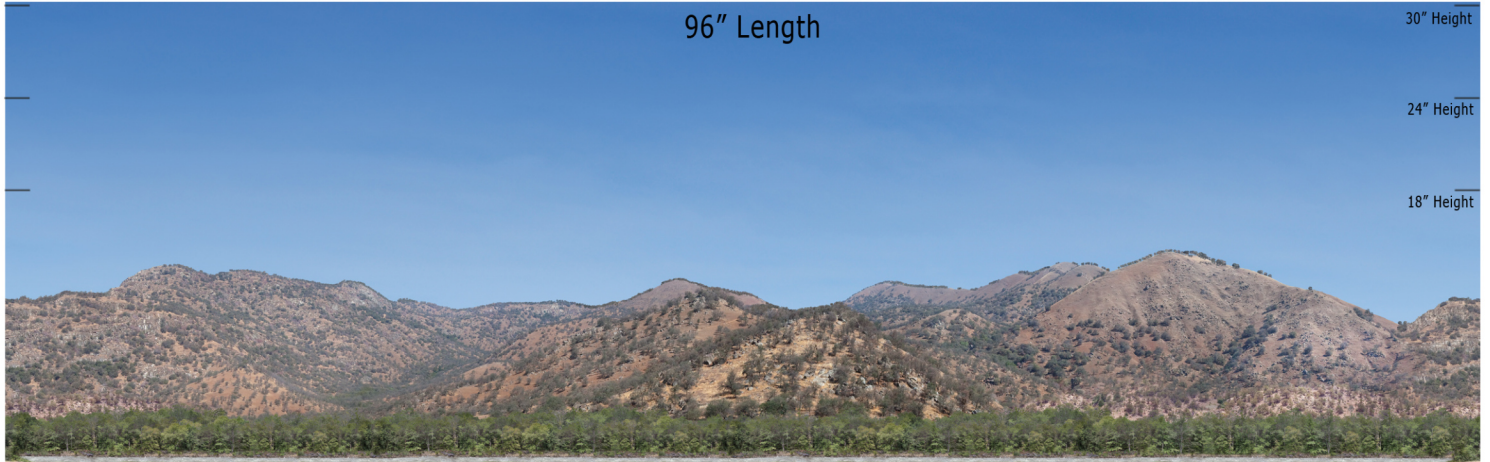

WH-03 Creekside - Western Hills Series Repeater
O SCALE 1:48

**Printable Sample Previews
for 8.5" x 11 plain paper**

Printable samples for each style are created to cut out and give you the chance to model your backdrop before purchase. Mix and match with others in the same series, or use transition preview samples to move to another series or other available prints. All preview images on this page share the max standard 30" height. Cut your samples to desired heights if needed for visualization.

WH-03 Creekside - Western Hills Series Repeater
HO SCALE 1:87

**Printable Sample Previews
for 8.5" x 11 plain paper**

Printable samples for each style are created to cut out and give you the chance to model your backdrop before purchase. Mix and match with others in the same series, or use transition preview samples to move to another series or other available prints. All preview images on this page share the max standard 30" height. Cut your samples to desired heights if needed for visualization.

WH-03 Creekside - Western Hills Series Repeater
N SCALE 1:160

Printable Sample Previews
for 8.5" x 11 plain paper

Printable samples for each style are created to cut out and give you the chance to model your backdrop before purchase. Mix and match with others in the same series, or use transition preview samples to move to another series or other available prints. All preview images on this page share the max standard 30" height. Cut your samples to desired heights if needed for visualization.