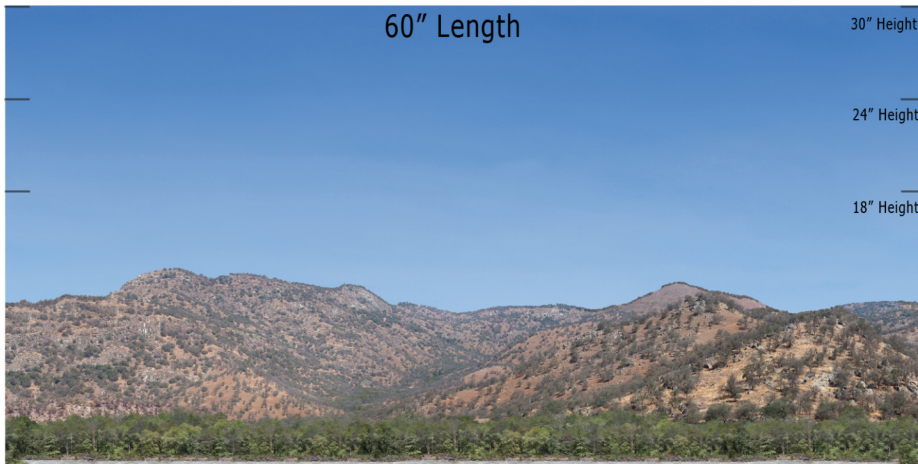

WH-03 Creekside - Western Hills Series Repeater
O SCALE 1:48

**Printable Sample Previews
for 8.5" x 11 plain paper**

Printable samples for each style are created to cut out and give you the chance to model your backdrop before purchase. Mix and match with others in the same series, or use transition preview samples to move to another series or other available prints. All preview images on this page share the max standard 30" height. Cut your samples to desired heights if needed for visualization.

WH-03 Creekside - Western Hills Series Repeater
HO SCALE 1:87

**Printable Sample Previews
for 8.5" x 11 plain paper**

Printable samples for each style are created to cut out and give you the chance to model your backdrop before purchase. Mix and match with others in the same series, or use transition preview samples to move to another series or other available prints. All preview images on this page share the max standard 30" height. Cut your samples to desired heights if needed for visualization.

WH-03 Creekside - Western Hills Series Repeater
N SCALE 1:160

Printable Sample Previews
for 8.5" x 11 plain paper

Printable samples for each style are created to cut out and give you the chance to model your backdrop before purchase. Mix and match with others in the same series, or use transition preview samples to move to another series or other available prints. All preview images on this page share the max standard 30" height. Cut your samples to desired heights if needed for visualization.