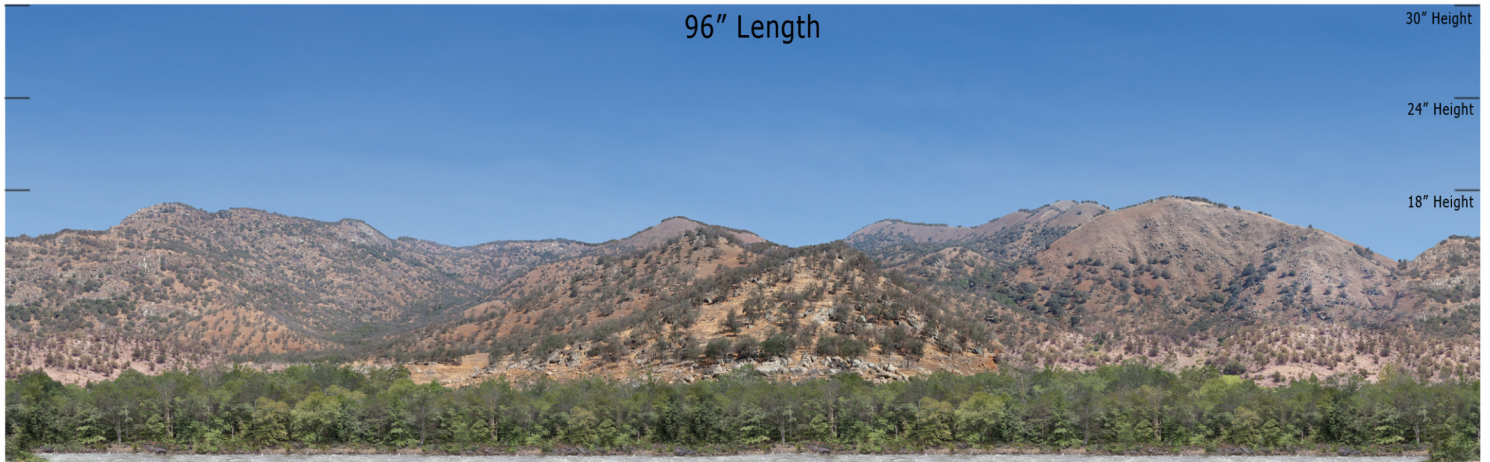

WH-03 Creekside - Western Hills Series Repeater
O SCALE 1:48

**Printable Sample Previews
for 8.5" x 11 plain paper**

Printable samples for each style are created to cut out and give you the chance to model your backdrop before purchase. Mix and match with others in the same series, or use transition preview samples to move to another series or other available prints. All preview images on this page share the max standard 30" height. Cut your samples to desired heights if needed for visualization.

WH-03 Creekside - Western Hills Series Repeater
HO SCALE 1:87

**Printable Sample Previews
for 8.5" x 11 plain paper**

Printable samples for each style are created to cut out and give you the chance to model your backdrop before purchase. Mix and match with others in the same series, or use transition preview samples to move to another series or other available prints. All preview images on this page share the max standard 30" height. Cut your samples to desired heights if needed for visualization.

WH-03 Creekside - Western Hills Series Repeater
N SCALE 1:160

Printable Sample Previews
for 8.5" x 11 plain paper

Printable samples for each style are created to cut out and give you the chance to model your backdrop before purchase. Mix and match with others in the same series, or use transition preview samples to move to another series or other available prints. All preview images on this page share the max standard 30" height. Cut your samples to desired heights if needed for visualization.