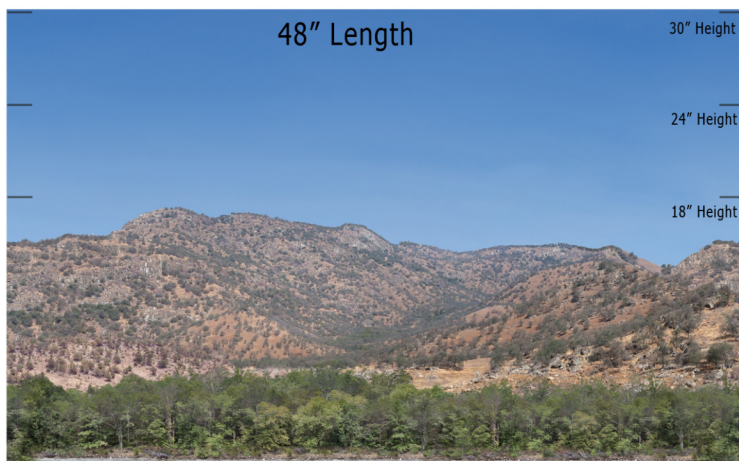

WH-03 Creekside - Western Hills Series Repeater
O SCALE 1:48

**Printable Sample Previews
for 8.5" x 11 plain paper**

Printable samples for each style are created to cut out and give you the chance to model your backdrop before purchase. Mix and match with others in the same series, or use transition preview samples to move to another series or other available prints. All preview images on this page share the max standard 30" height. Cut your samples to desired heights if needed for visualization.

WH-03 Creekside - Western Hills Series Repeater
HO SCALE 1:87

**Printable Sample Previews
for 8.5" x 11 plain paper**

Printable samples for each style are created to cut out and give you the chance to model your backdrop before purchase. Mix and match with others in the same series, or use transition preview samples to move to another series or other available prints. All preview images on this page share the max standard 30" height. Cut your samples to desired heights if needed for visualization.

WH-03 Creekside - Western Hills Series Repeater
N SCALE 1:160

Printable Sample Previews
for 8.5" x 11 plain paper

Printable samples for each style are created to cut out and give you the chance to model your backdrop before purchase. Mix and match with others in the same series, or use transition preview samples to move to another series or other available prints. All preview images on this page share the max standard 30" height. Cut your samples to desired heights if needed for visualization.