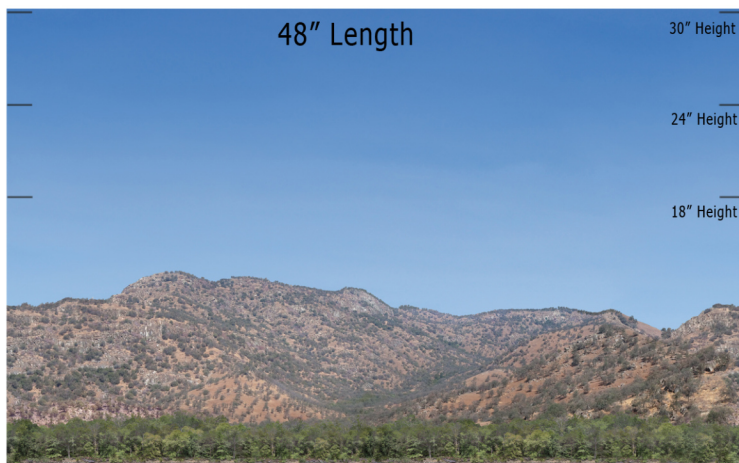

WH-03 Creekside - Western Hills Series Repeater
O SCALE 1:48

**Printable Sample Previews
for 8.5" x 11 plain paper**

Printable samples for each style are created to cut out and give you the chance to model your backdrop before purchase. Mix and match with others in the same series, or use transition preview samples to move to another series or other available prints. All preview images on this page share the max standard 30" height. Cut your samples to desired heights if needed for visualization.

WH-03 Creekside - Western Hills Series Repeater
HO SCALE 1:87

**Printable Sample Previews
for 8.5" x 11 plain paper**

Printable samples for each style are created to cut out and give you the chance to model your backdrop before purchase. Mix and match with others in the same series, or use transition preview samples to move to another series or other available prints. All preview images on this page share the max standard 30" height. Cut your samples to desired heights if needed for visualization.

WH-03 Creekside - Western Hills Series Repeater
N SCALE 1:160

Printable Sample Previews
for 8.5" x 11 plain paper

Printable samples for each style are created to cut out and give you the chance to model your backdrop before purchase. Mix and match with others in the same series, or use transition preview samples to move to another series or other available prints. All preview images on this page share the max standard 30" height. Cut your samples to desired heights if needed for visualization.