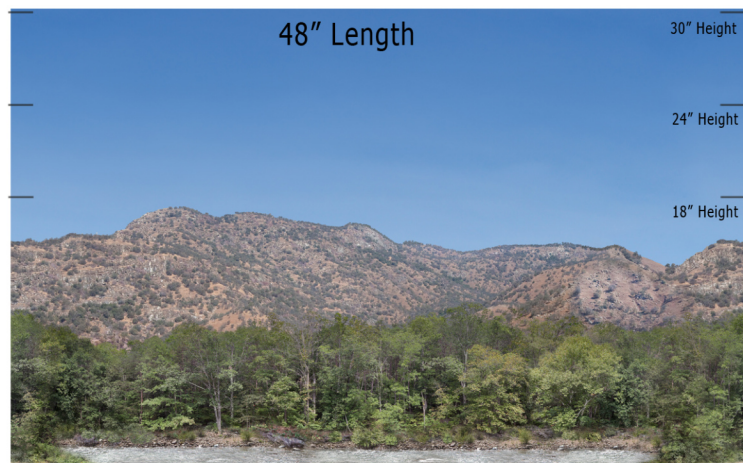

WH-03 Creekside - Western Hills Series Repeater
O SCALE 1:48

**Printable Sample Previews
for 8.5" x 11 plain paper**

Printable samples for each style are created to cut out and give you the chance to model your backdrop before purchase. Mix and match with others in the same series, or use transition preview samples to move to another series or other available prints. All preview images on this page share the max standard 30" height. Cut your samples to desired heights if needed for visualization.

WH-03 Creekside - Western Hills Series Repeater
HO SCALE 1:87

**Printable Sample Previews
for 8.5" x 11 plain paper**

Printable samples for each style are created to cut out and give you the chance to model your backdrop before purchase. Mix and match with others in the same series, or use transition preview samples to move to another series or other available prints. All preview images on this page share the max standard 30" height. Cut your samples to desired heights if needed for visualization.

WH-03 Creekside - Western Hills Series Repeater
N SCALE 1:160

Printable Sample Previews
for 8.5" x 11 plain paper

Printable samples for each style are created to cut out and give you the chance to model your backdrop before purchase. Mix and match with others in the same series, or use transition preview samples to move to another series or other available prints. All preview images on this page share the max standard 30" height. Cut your samples to desired heights if needed for visualization.