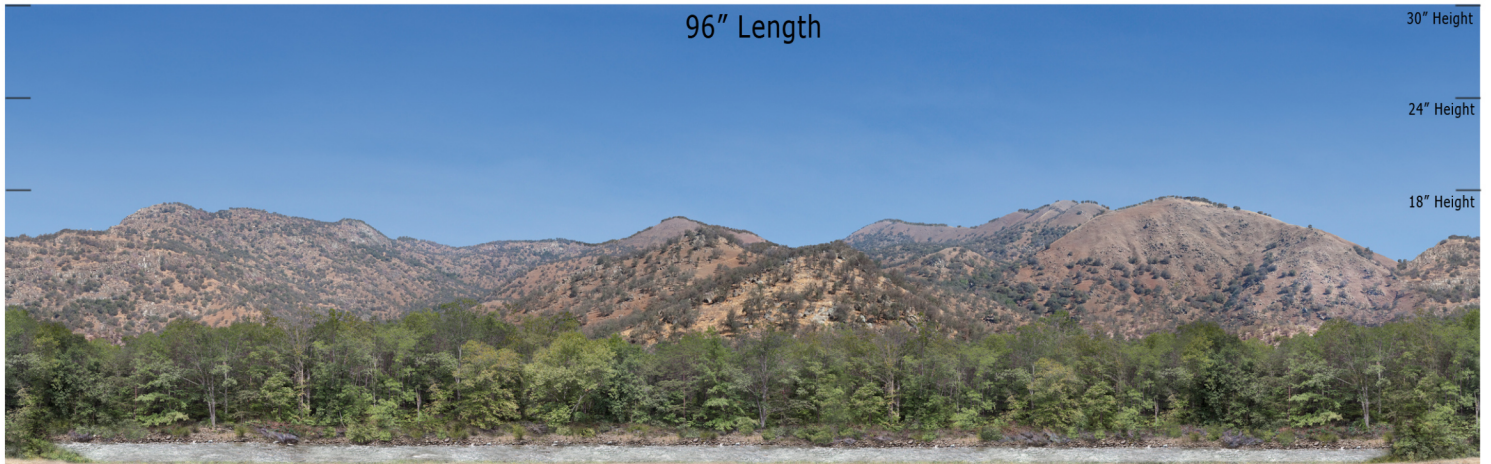

WH-03 Creekside - Western Hills Series Repeater
O SCALE 1:48

**Printable Sample Previews
for 8.5" x 11 plain paper**

Printable samples for each style are created to cut out and give you the chance to model your backdrop before purchase. Mix and match with others in the same series, or use transition preview samples to move to another series or other available prints. All preview images on this page share the max standard 30" height. Cut your samples to desired heights if needed for visualization.

WH-03 Creekside - Western Hills Series Repeater
HO SCALE 1:87

**Printable Sample Previews
for 8.5" x 11 plain paper**

Printable samples for each style are created to cut out and give you the chance to model your backdrop before purchase. Mix and match with others in the same series, or use transition preview samples to move to another series or other available prints. All preview images on this page share the max standard 30" height. Cut your samples to desired heights if needed for visualization.

WH-03 Creekside - Western Hills Series Repeater
N SCALE 1:160

Printable Sample Previews
for 8.5" x 11 plain paper

Printable samples for each style are created to cut out and give you the chance to model your backdrop before purchase. Mix and match with others in the same series, or use transition preview samples to move to another series or other available prints. All preview images on this page share the max standard 30" height. Cut your samples to desired heights if needed for visualization.