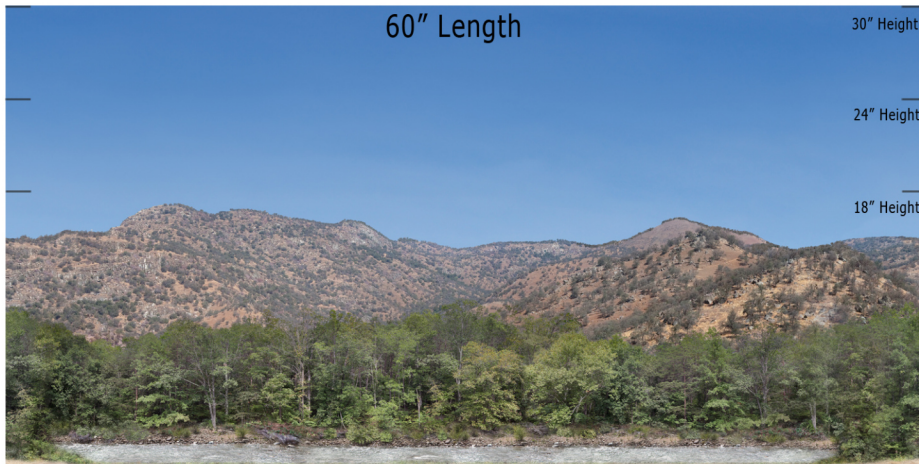

WH-03 Creekside - Western Hills Series Repeater
O SCALE 1:48

**Printable Sample Previews
for 8.5" x 11 plain paper**

Printable samples for each style are created to cut out and give you the chance to model your backdrop before purchase. Mix and match with others in the same series, or use transition preview samples to move to another series or other available prints. All preview images on this page share the max standard 30" height. Cut your samples to desired heights if needed for visualization.

WH-03 Creekside - Western Hills Series Repeater
HO SCALE 1:87

**Printable Sample Previews
for 8.5" x 11 plain paper**

Printable samples for each style are created to cut out and give you the chance to model your backdrop before purchase. Mix and match with others in the same series, or use transition preview samples to move to another series or other available prints. All preview images on this page share the max standard 30" height. Cut your samples to desired heights if needed for visualization.

WH-03 Creekside - Western Hills Series Repeater
N SCALE 1:160

Printable Sample Previews
for 8.5" x 11 plain paper

Printable samples for each style are created to cut out and give you the chance to model your backdrop before purchase. Mix and match with others in the same series, or use transition preview samples to move to another series or other available prints. All preview images on this page share the max standard 30" height. Cut your samples to desired heights if needed for visualization.