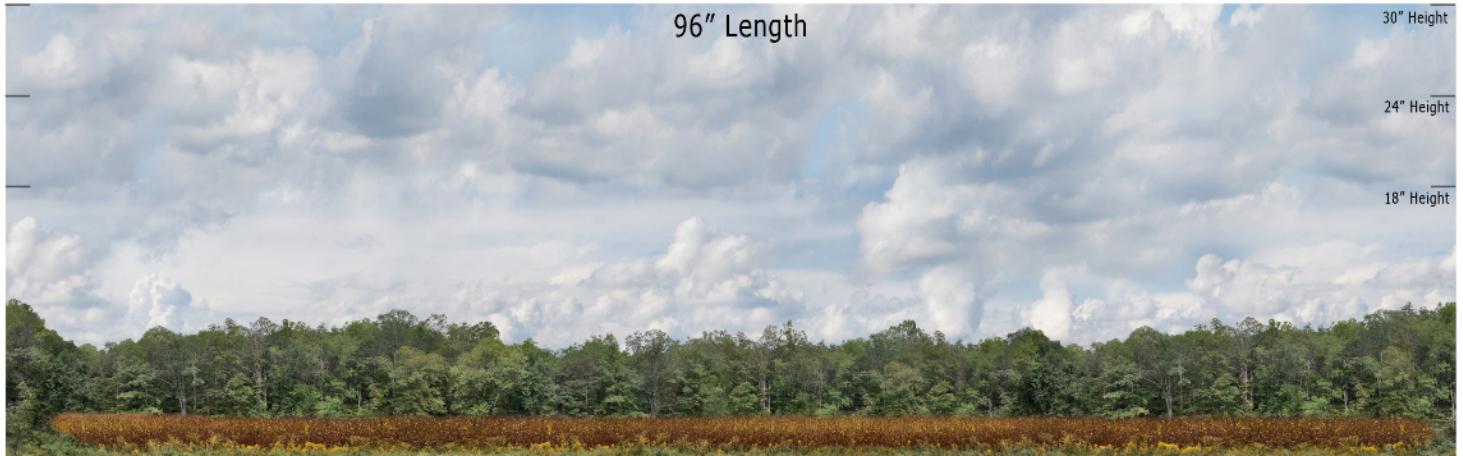

VF-02 Summer Cornfield - Valley Flats Series Repeater

O SCALE 1:48

**Printable Sample Previews  
for 8.5" x 11 plain paper**

Printable samples for each style are created to cut out and give you the chance to model your backdrop before purchase. Mix and match with others in the same series, or use transition preview samples to move to another series or other available prints. All preview images on this page share the max standard 30" height. Cut your samples to desired heights if needed for visualization.

**VF-02 Summer Cornfield - Valley Flats Series Repeater**

**HO SCALE 1:87**

**Printable Sample Previews  
for 8.5" x 11 plain paper**

Printable samples for each style are created to cut out and give you the chance to model your backdrop before purchase. Mix and match with others in the same series, or use transition preview samples to move to another series or other available prints. All preview images on this page share the max standard 30" height. Cut your samples to desired heights if needed for visualization.

**VF-02 Summer Cornfield - Valley Flats Series Repeater**

**N SCALE 1:160**

**Printable Sample Previews  
for 8.5" x 11 plain paper**

Printable samples for each style are created to cut out and give you the chance to model your backdrop before purchase. Mix and match with others in the same series, or use transition preview samples to move to another series or other available prints. All preview images on this page share the max standard 30" height. Cut your samples to desired heights if needed for visualization.